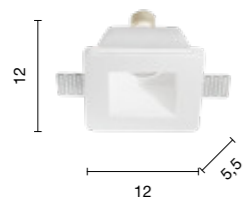

# Jazz

Faretto da incasso in gesso verniciabile.  
Recessed spotlight in paintable plaster.

→  
overview

faretto  
spotlight

faretto  
spotlight

**FT.RUMBA/GR-B.CO**

**FT.RUMBA/PC-B.CO**

power: 1 x GU10  
voltage: 220-230V