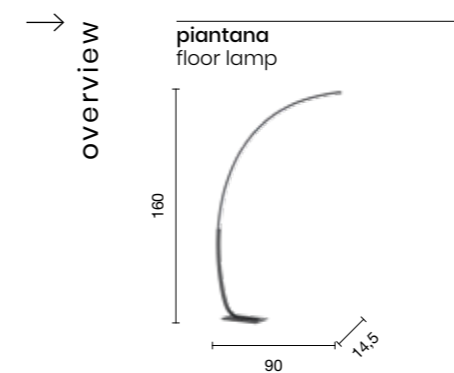

# Keep

Piantana a LED dimmerabile con struttura in metallo verniciato.  
 Disponibile in diversi colori.  
 Dimmable LED floor lamp with painted metal structure.  
 Available in different colours.

258 → 259