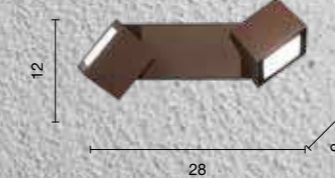

→
overview

applique
wall lamp

applique
wall lamp