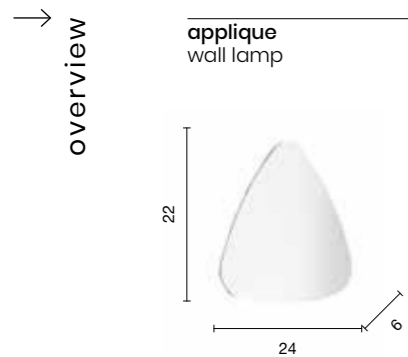

Geo

Applique in metallo, luce indiretta, fonte luminosa a LED.
Colori disponibili: Bianco opaco, Tortora opaco.
Metal wall lamp, indirect light, LED light source.
Available colours: Matt white, Matt dove grey.

AP. GEO/BCO
 AP. GEO/TOR

power: 8W
voltage: 220-230V
light temperature: 3000K
nominal lumens: 800LM
actual lumens: 350LM
dimmer: N/A