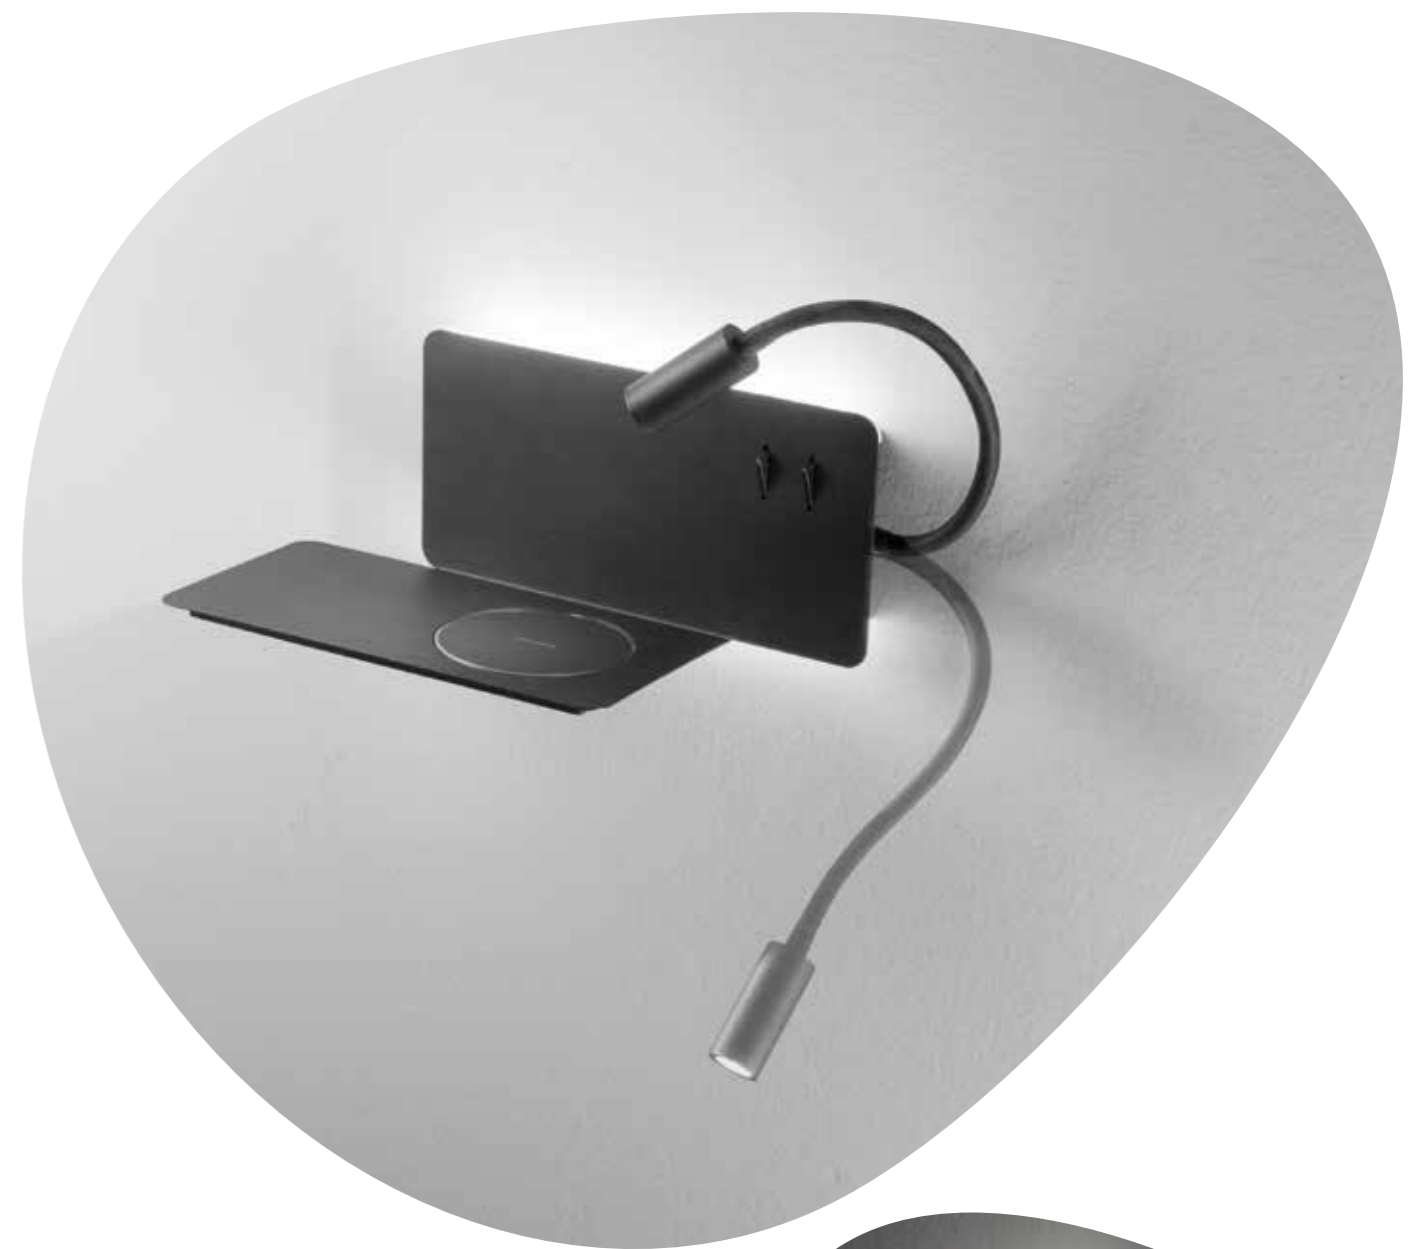

# Flat

Applique in metallo con retroilluminazione LED e spot LED orientabile.  
 Caricatore wireless e USB per cellulare.  
 Metal wall lamp with LED backlight and adjustable LED spot.  
 Wireless and USB charger for mobile phone.