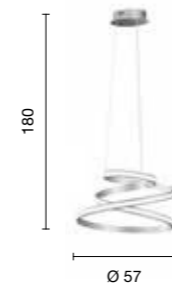

Vuelta

Collezione LED in metallo verniciato. Cavetti regolabili in lunghezza.
Disponibile in due colori.
LED collection in painted metal. Length adjustable cables.
Available in two colours.

→
overview

sospensione
suspension

plafoniera
ceiling light

SO.VUELTA/B.CO
SO.VUELTA/SILVER

PL.VUELTA/B.CO
PL.VUELTA/SILVER

power: 50W
voltage: 220-230V
light temperature: 3000K
nominal lumens: 5000LM
actual lumens: 2863LM
dimmer:

37W
220-230V
3000K
3700LM
2035LM
dimmer: