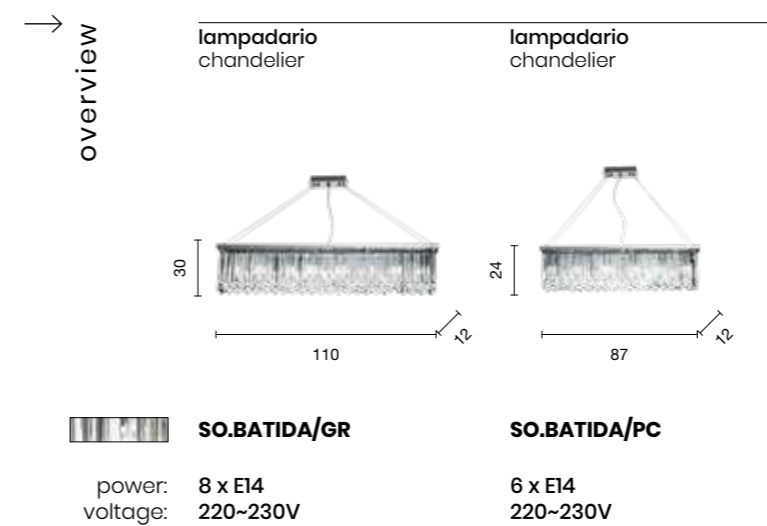

Batida

Struttura in metallo cromato. Elementi decorativi in cristallo molato.
Sospensioni con cavi in acciaio a lunghezza regolabile.
Structure in chromed metal. Decorative elements in cut crystal.
Suspensions with steel cables and adjustable length.