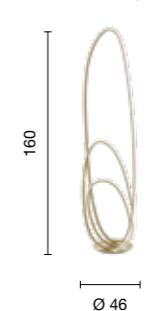

applique  
wall lamp

**AP.GOLDEN/ORO**

23W  
220~230V  
3000K  
2300LM  
1250LM  
N/A

piantana  
floor lamp

**PT.GOLDEN/ORO**

45W  
220~230V  
3000K  
4250LM  
2085LM  
dimmer: