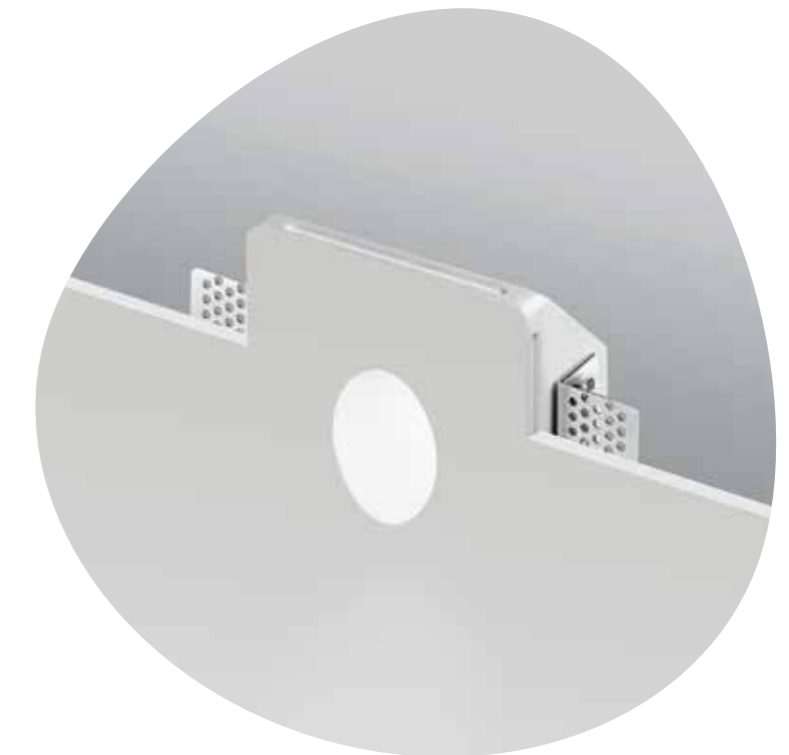

→ overview

faretto spotlight

10
10
4,5

FT.VALZER/B.CO

power: 1W LED
voltage: 220-230V
light temperature: 3000K
nominal lumens: 100LM
actual lumens: 90LM