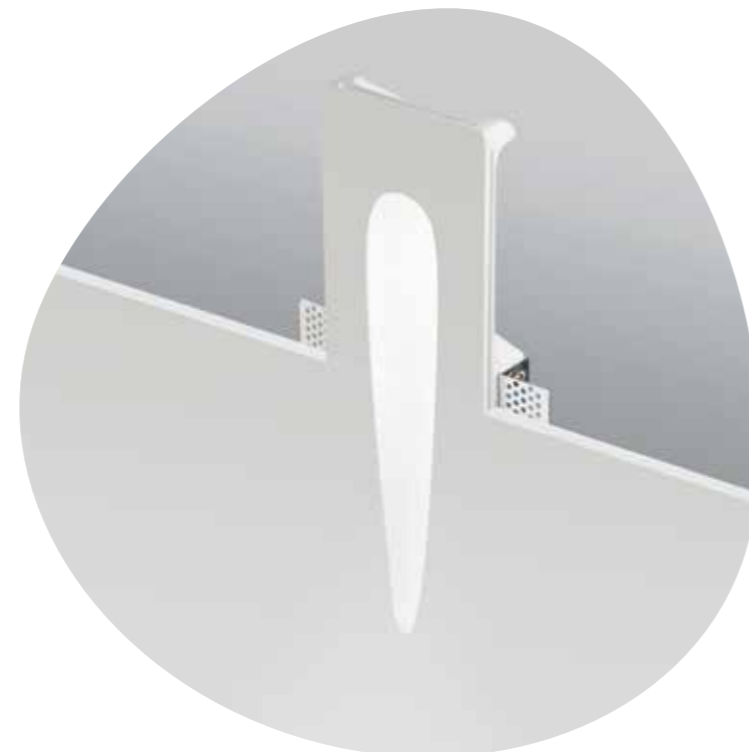

→ overview

faretto spotlight

32
10 15

FT.LIMBO/B.CO

power: 1W LED
voltage: 220-230V
light temperature: 3000K
nominal lumens: 100LM
actual lumens: 90LM