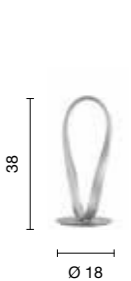

LT.SPARK

power: 12W
voltage: 220-230V
light temperature: 3000K
nominal lumens: 1200LM
actual lumens: 676LM
TOUCH