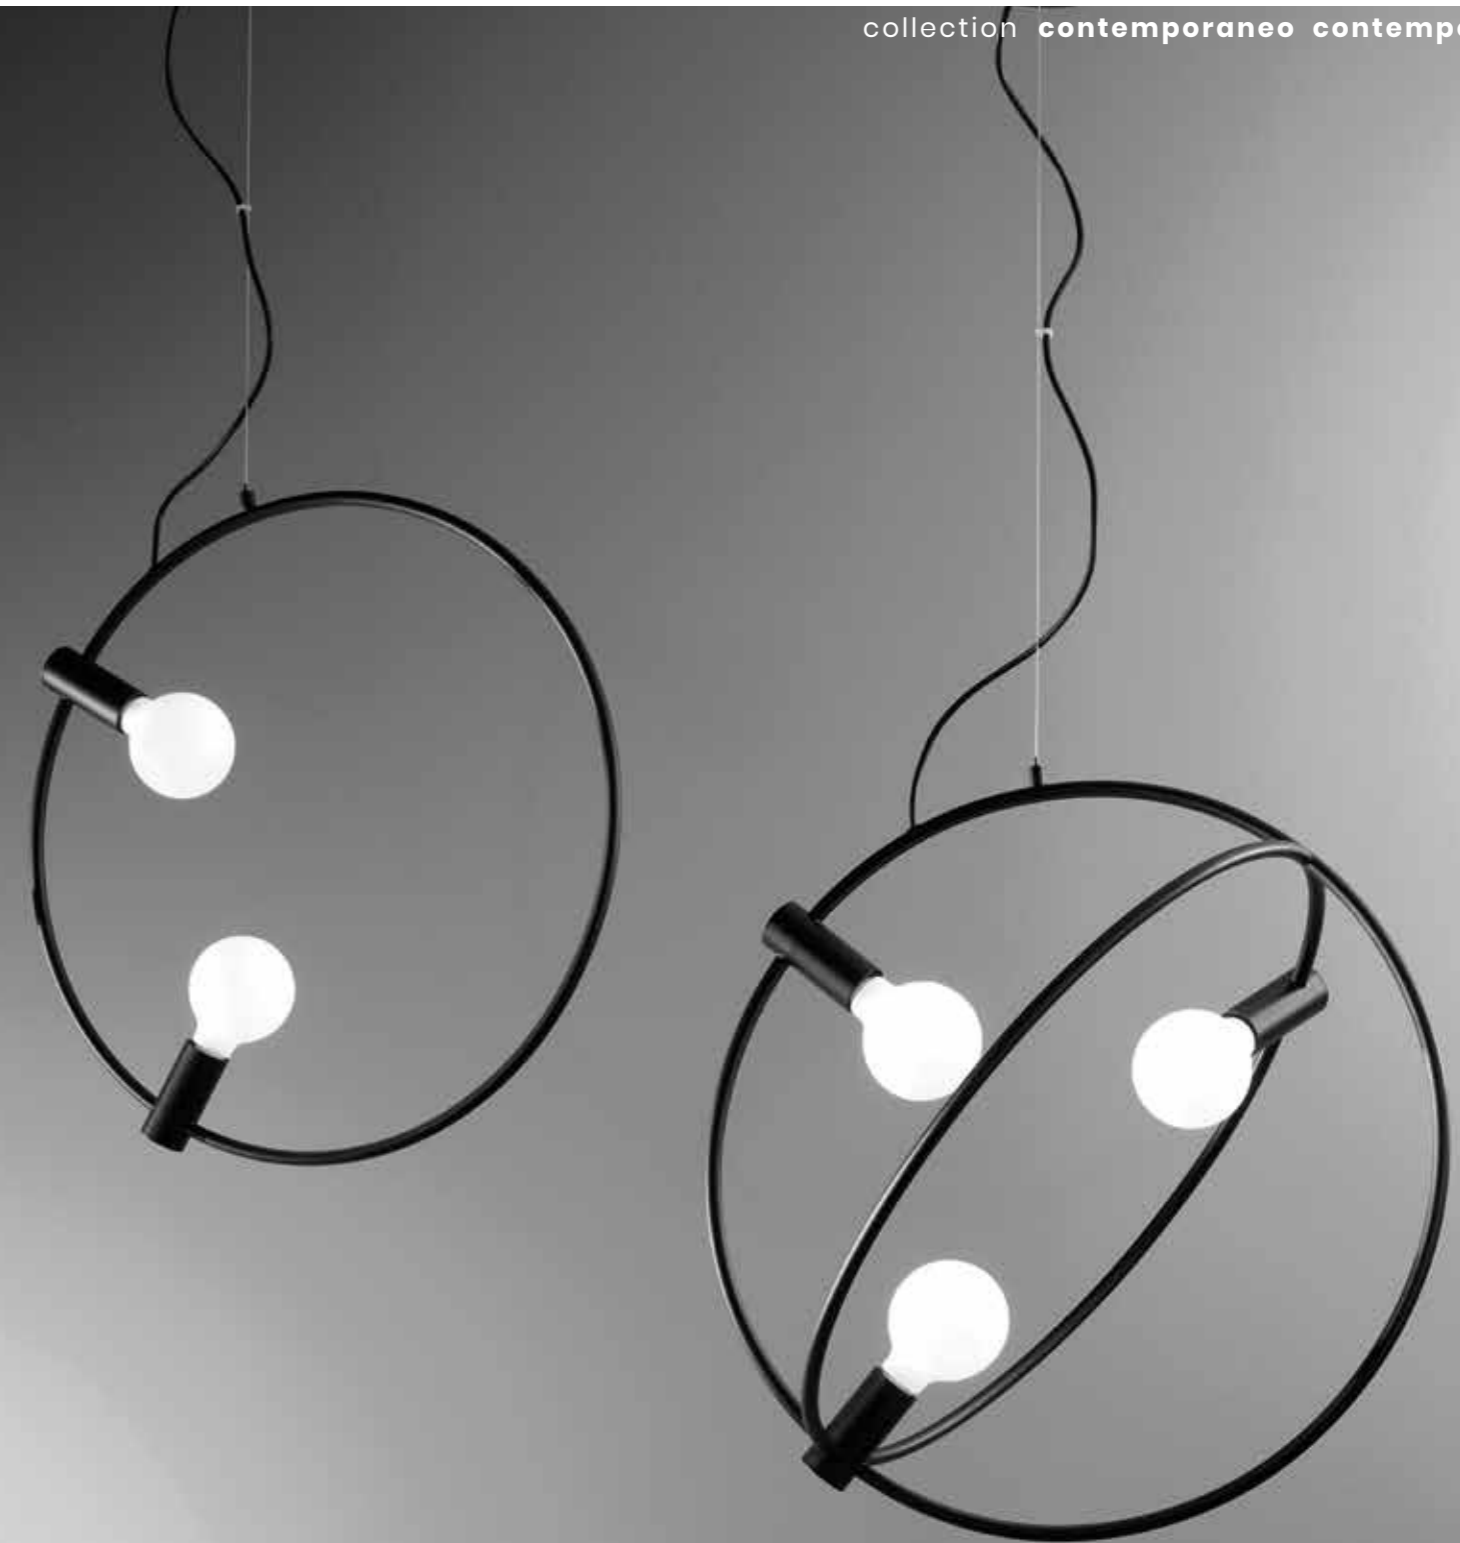

collection contemporaneo contemporary