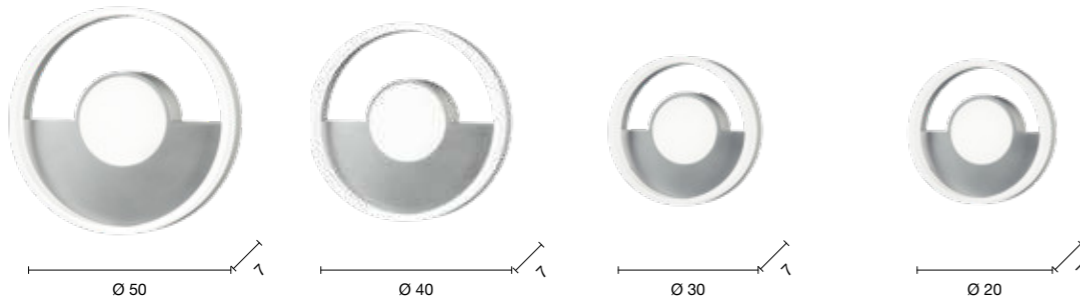

→ overview

plafoniera ceiling light   plafoniera ceiling light   plafoniera ceiling light   applique wall lamp

PLELISA/GR-SILVER   **PLELISA/MD-SILVER**   **PLELISA/PC-SILVER**   **AP.ELISA/SILVER**

power:	55W	40W	32W	20W
voltage:	220-230V	220-230V	220-230V	220-230V
light temperature:	CCT SYSTEM 3000K-4000K	CCT SYSTEM 3000K-4000K	CCT SYSTEM 3000K-4000K	CCT SYSTEM 3000K-4000K
nominal lumens:	4800LM	4000LM	3200LM	2000LM
actual lumens:	2650LM	2210LM	1890LM	1560LM
dimmer:	☺	☺	☺	☺