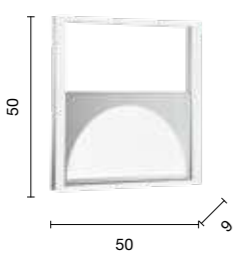

→ overview

plafoniera ceiling light