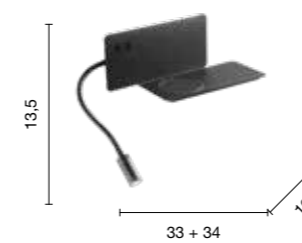

→
overview

applique
wall lamp