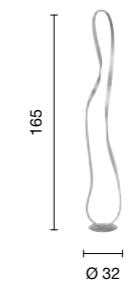

PT.SPARK

power: 35W
voltage: 220-230V
light temperature: 3000K
nominal lumens: 3375LM
actual lumens: 1954LM
dimmer:

lumetto
table lamp