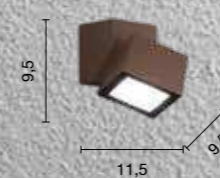

→
overview

applique
wall lamp

applique
wall lamp