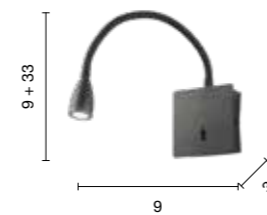

overview

applique
wall lamp