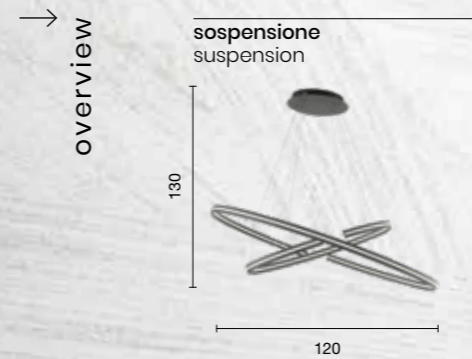

ICS

Collezione LED in metallo verniciato. Cavetti regolabili in lunghezza.
Disponibile in due colori.
LED collection in painted metal. Length adjustable cables.
Available in two colours.

SO.IC3/SILVER-GR
SO.IC3/NERO-GR

power: 75W
voltage: 220-230V
light temperature: 3000K
nominal lumens: 7200LM
actual lumens: 3300LM
dimmer: