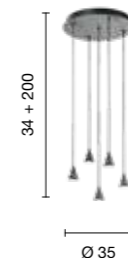

SO.LEX/5-B.CO
SO.LEX/5.NERO

power: 5 x 5W LED
voltage: 220-230V
light temperature: 3000K
nominal lumens: 2500LM
actual lumens: 1320LM
dimmer:

sospensione
suspension