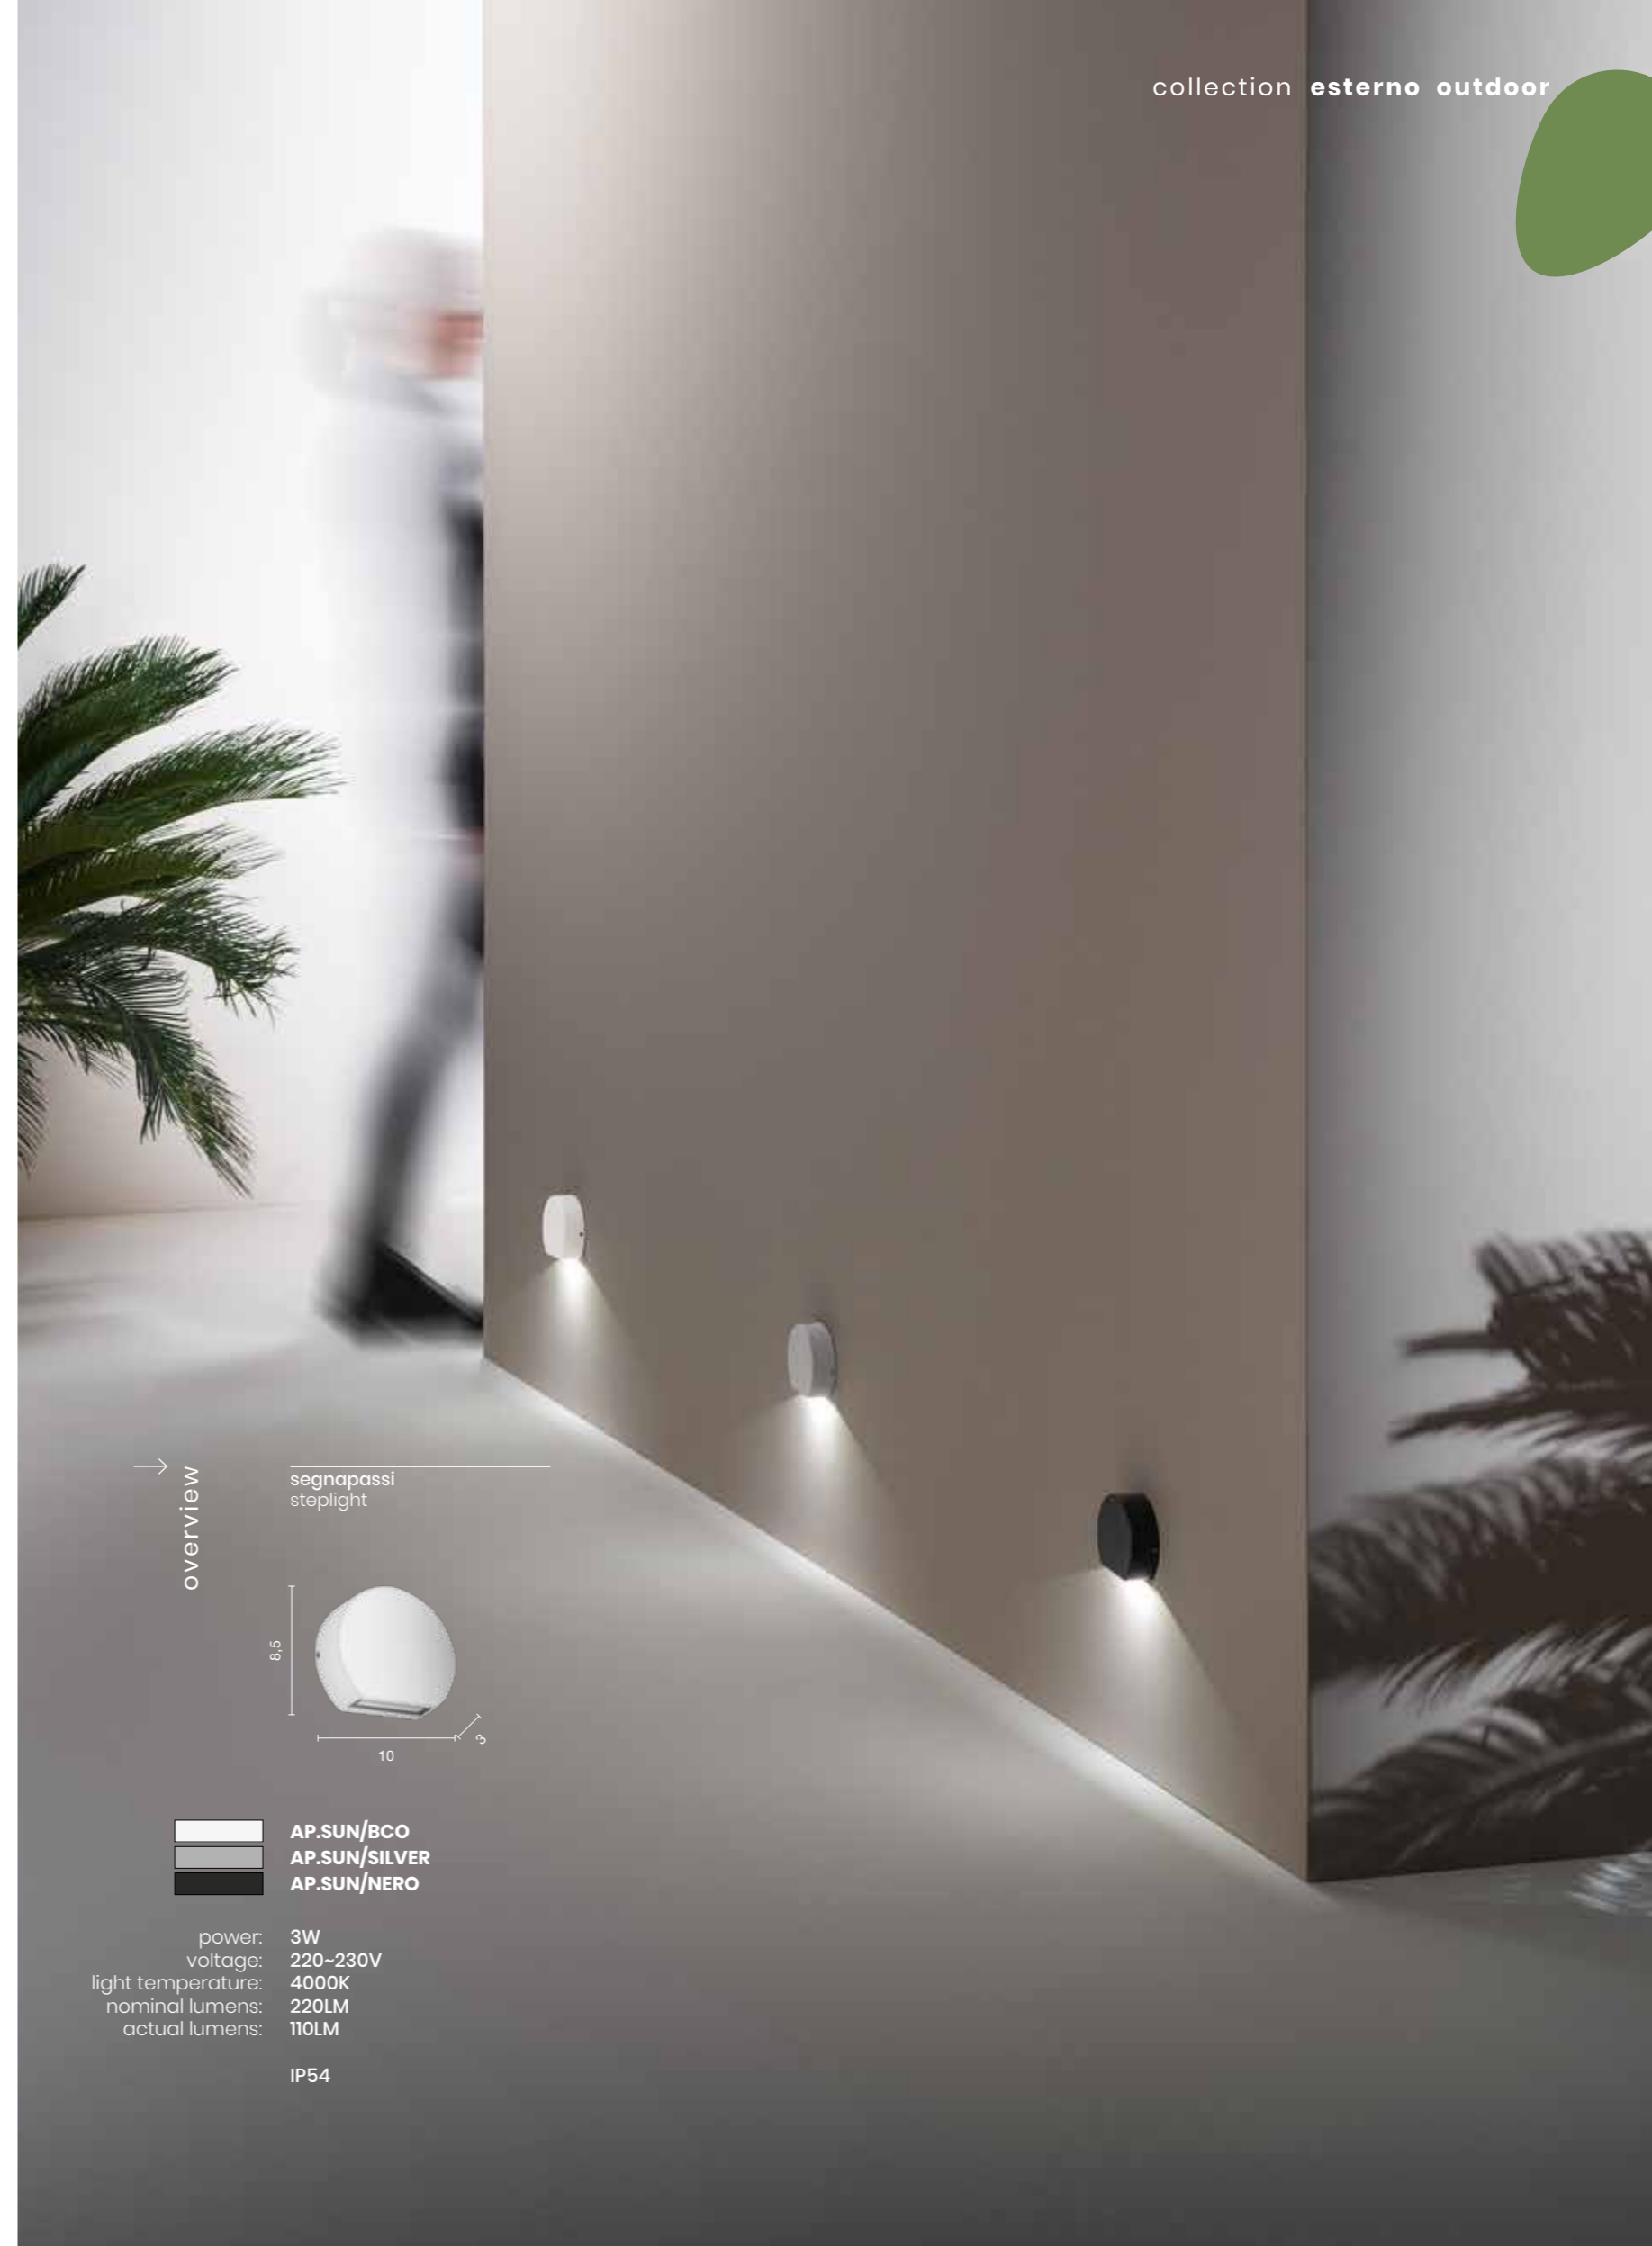

Sun

Applique LED per esterno in alluminio con diffusore in vetro.
Disponibile in diversi colori.
Outdoor LED wall lamp in aluminum with glass diffuser.
Available in different colours.

→
overview

segnapassi
steplight

- AP.SUN/BCO
- AP.SUN/SILVER
- AP.SUN/NERO

power: 3W
voltage: 220-230V
light temperature: 4000K
nominal lumens: 220LM
actual lumens: 110LM

IP54