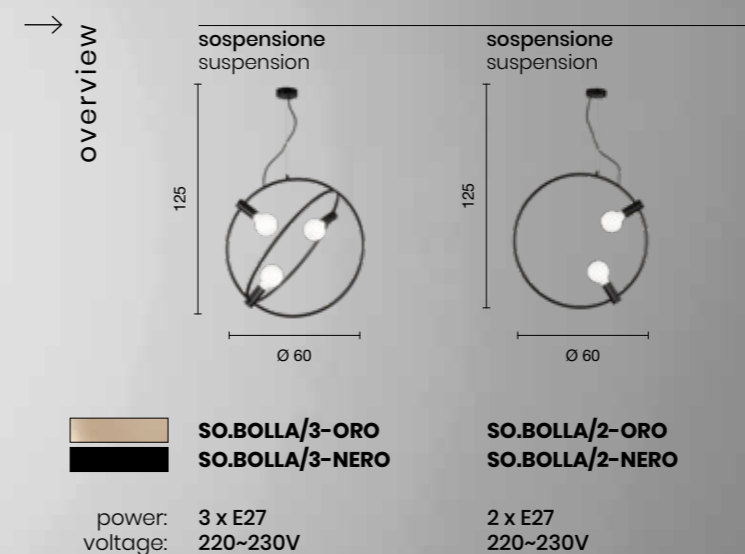

collection contemporaneo contemporary