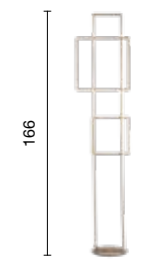

PT.DOWEL/SILVER
PT.DOWEL/ORO

power: 77W
voltage: 220-230V
light temperature: 3000K
nominal lumens: 7000LM
actual lumens: 3320LM
dimmer: