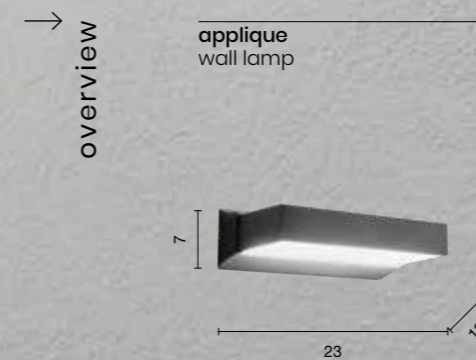

Nic

Applique a LED da esterno in alluminio verniciato con diffusore in policarbonato.
Doppia emissione luminosa. Disponibile in diversi colori.
LED outdoor wall lamp in painted aluminum with polycarbonate diffuser.
Double light emission. Available in different colours.

- AP.NIC/B.CO
- AP.NIC/SILVER
- AP.NIC/NERO

power: 13W
voltage: 220~230V
light temperature: 4000K
nominal lumens: 1200LM
actual lumens: 916LM

IP65