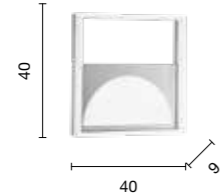

plafoniera ceiling light