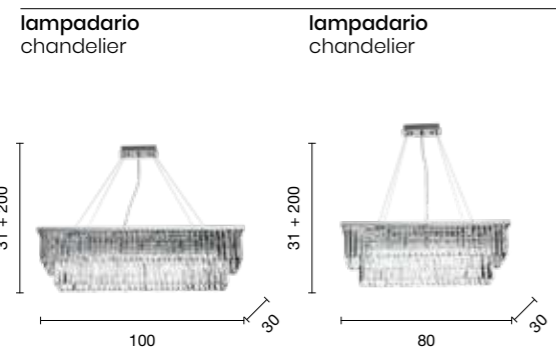

→
overview

SO.DAIQUIR/GR

power: 8 x E14
voltage: 220-230V

SO.DAIQUIR/PC

6 x E14
220-230V