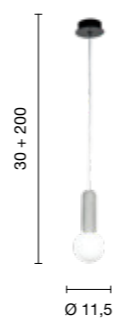

→
overview

sospensione
suspension