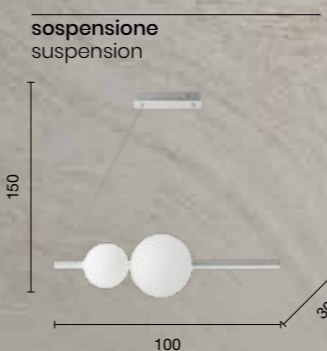

SO.FUFI/B.CO
SO.FUFI/NERO

SO.FUFI/ORO

power: 40W
voltage: 220-230V
light temperature: 3000K; 4000K
nominal lumens: 4000LM
actual lumens: 1980LM
dimmer:

40W
220-230V
3000K
4000LM
1980LM