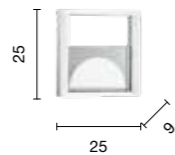

PL.ART/GR-SILVER

PL.ART/MD-SILVER

AP.ART/SILVER

power:	40W	32W	20W
voltage:	220-230V	220-230V	220-230V
light temperature:	CCT SYSTEM 3000K-4000K	CCT SYSTEM 3000K-4000K	CCT SYSTEM 3000K-4000K
nominal lumens:	4000LM	3200LM	2000LM
actual lumens:	2050LM	1630LM	1030LM
dimmer: