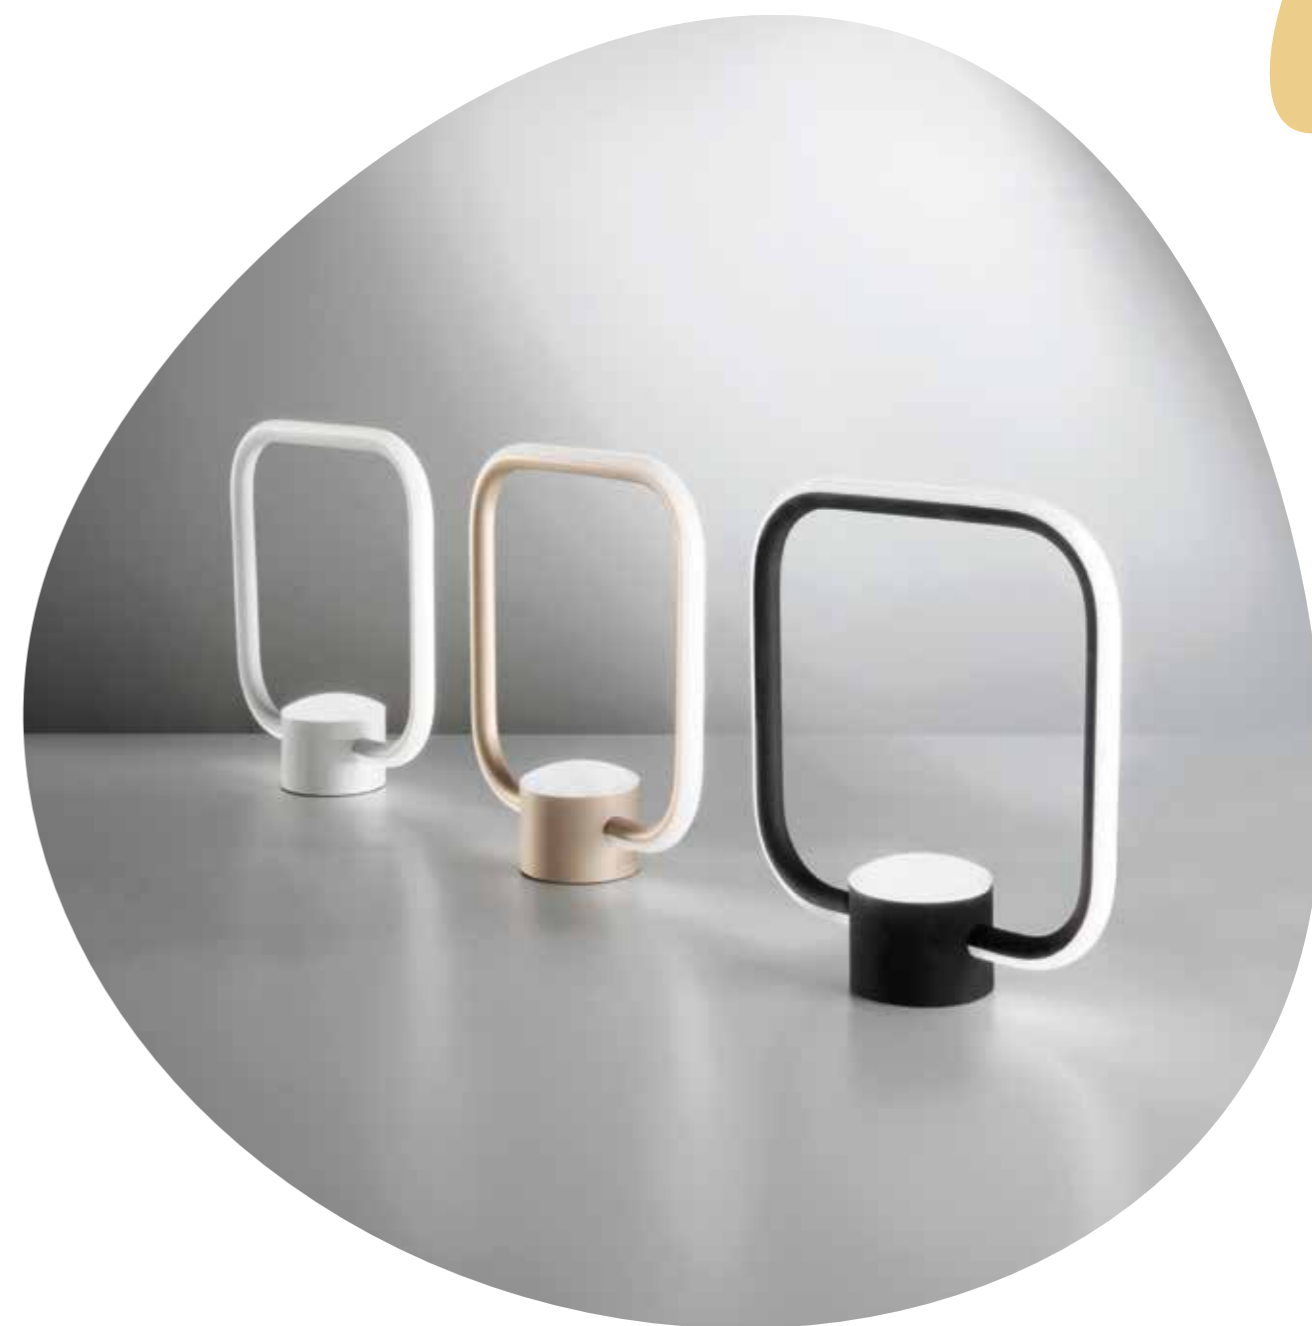

Collezione LED dimmerabile in metallo e diffusori polimerici.
Cavi regolabili in lunghezza. Versione bianca con sistema CCT
e controllo remoto.
Dimmable LED collection in metal and polymer diffuser. Cables adjustable.
White version with CCT system and remote control.

→
overview

sospensione
suspension

sospensione
suspension

lumetto
table lamp

piantana
floor lamp

SO.ALFA/GR-B.CO
SO.ALFA/GR-NERO
SO.ALFA/GR-ORO

SO.ALFA/PC-B.CO
SO.ALFA/PC-NERO
SO.ALFA/PC-ORO

LT.ALFA/B.CO
LT.ALFA/NERO
LT.ALFA/ORO

PT.ALFA/B.CO
PT.ALFA/NERO
PT.ALFA/ORO

power: 35W
voltage: 220-230V
light temperature: 3000K
BIANCO CCT SYSTEM
3000K-40000K
nominal lumens: 3500LM
actual lumens: 2000LM
dimmer:

28W
220-230V
3000K
BIANCO CCT SYSTEM
3000K-40000K
2800LM
1300LM
dimmer:

18W
220-230V
3000K
BIANCO CCT SYSTEM
3000K-40000K
1800LM
900LM
TOUCH

35W
220-230V
3000K
BIANCO CCT SYSTEM
3000K-40000K
3500LM
2000LM
dimmer: