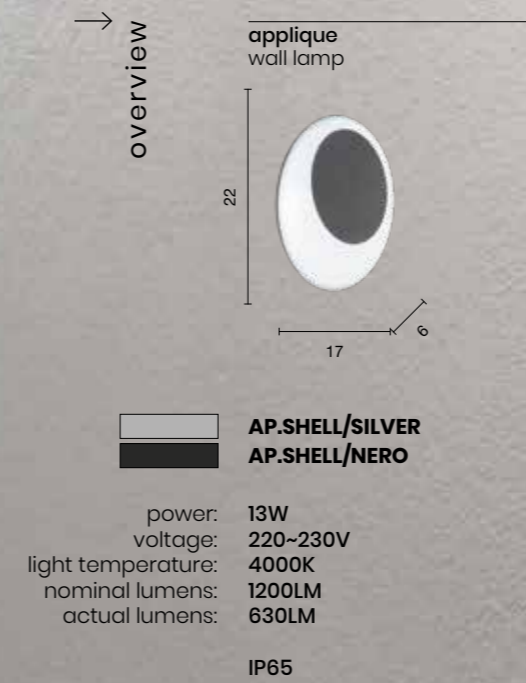

Shell

Applique LED per esterni in alluminio con diffusore in policarbonato.
Disponibile in due colori: Silver, Nero.
Aluminum outdoor LED wall lamp with polycarbonate diffuser.
Available in two colours: Silver, Black.