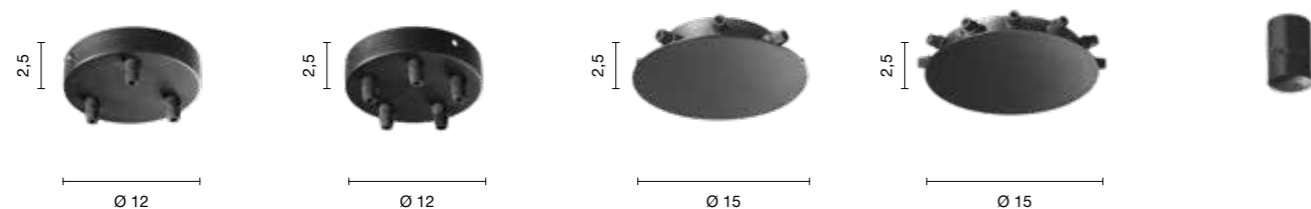

base canopy	base canopy	base canopy	base canopy	fermacavo cableclip