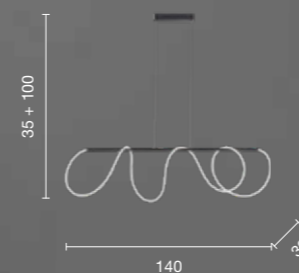

SO.LINE/GR-BIANCO
SO.LINE/GR-NERO

power: 62W
voltage: 220-230V
light temperature: 3000K
nominal lumens: 6100LM
actual lumens: 3050LM
dimmer:

sospensione
suspension