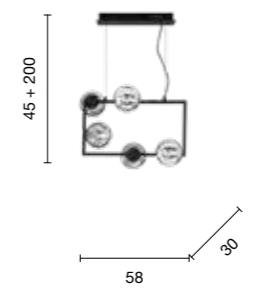

SO.MONILE/RETT-5NERO
SO.MONILE/RETT-5ORO

power: 5 x E14
voltage: 220-230V

piantana
floor lamp