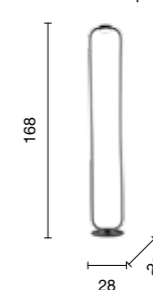

piantana
floor lamp