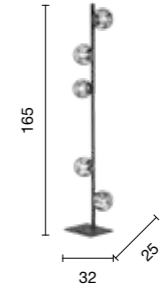

PT.MONILE/NERO
PT.MONILE/ORO

power: 5 x E14
voltage: 220-230V