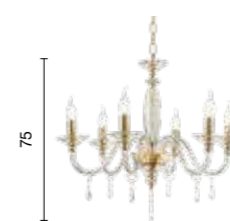

Ø 70

LP.FIAMMA/6

power: 6 x E14
voltage: 220~230V

lampadario
chandelier