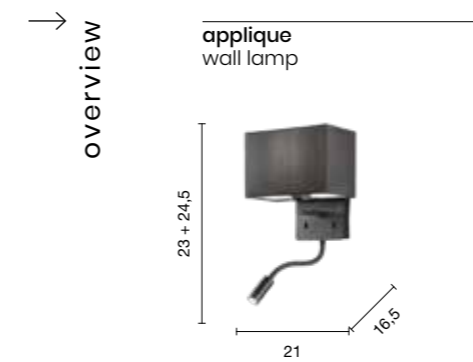

# Shadow

Applique in metallo con paralume più spot a LED orientabile.  
Metal wall lamp with lampshade plus adjustable LED spot.

AP.SHADOW/BIANCO  
AP.SHADOW/NERO

power: 1 x E27 + 3W LED  
voltage: 220~230V