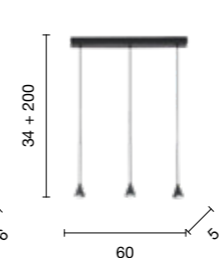

SO.LEX/RETT-3B.CO
SO.LEX/RETT-3.NERO

power: 3 x 5W LED
voltage: 220-230V
light temperature: 3000K
nominal lumens: 1500LM
actual lumens: 1000LM
dimmer:

sospensione
suspension