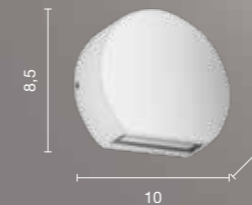

- AP.SUN/BCO
- AP.SUN/SILVER
- AP.SUN/NERO

power: 3W
voltage: 220-230V
light temperature: 4000K
nominal lumens: 220LM
actual lumens: 110LM

IP54