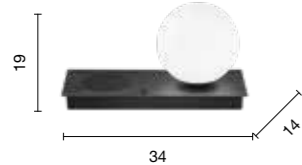

overview

applique
wall lamp

LT.MADAME/BIANCO
LT.MADAME/NERO

power: 1 x E14
voltage: 220-230V