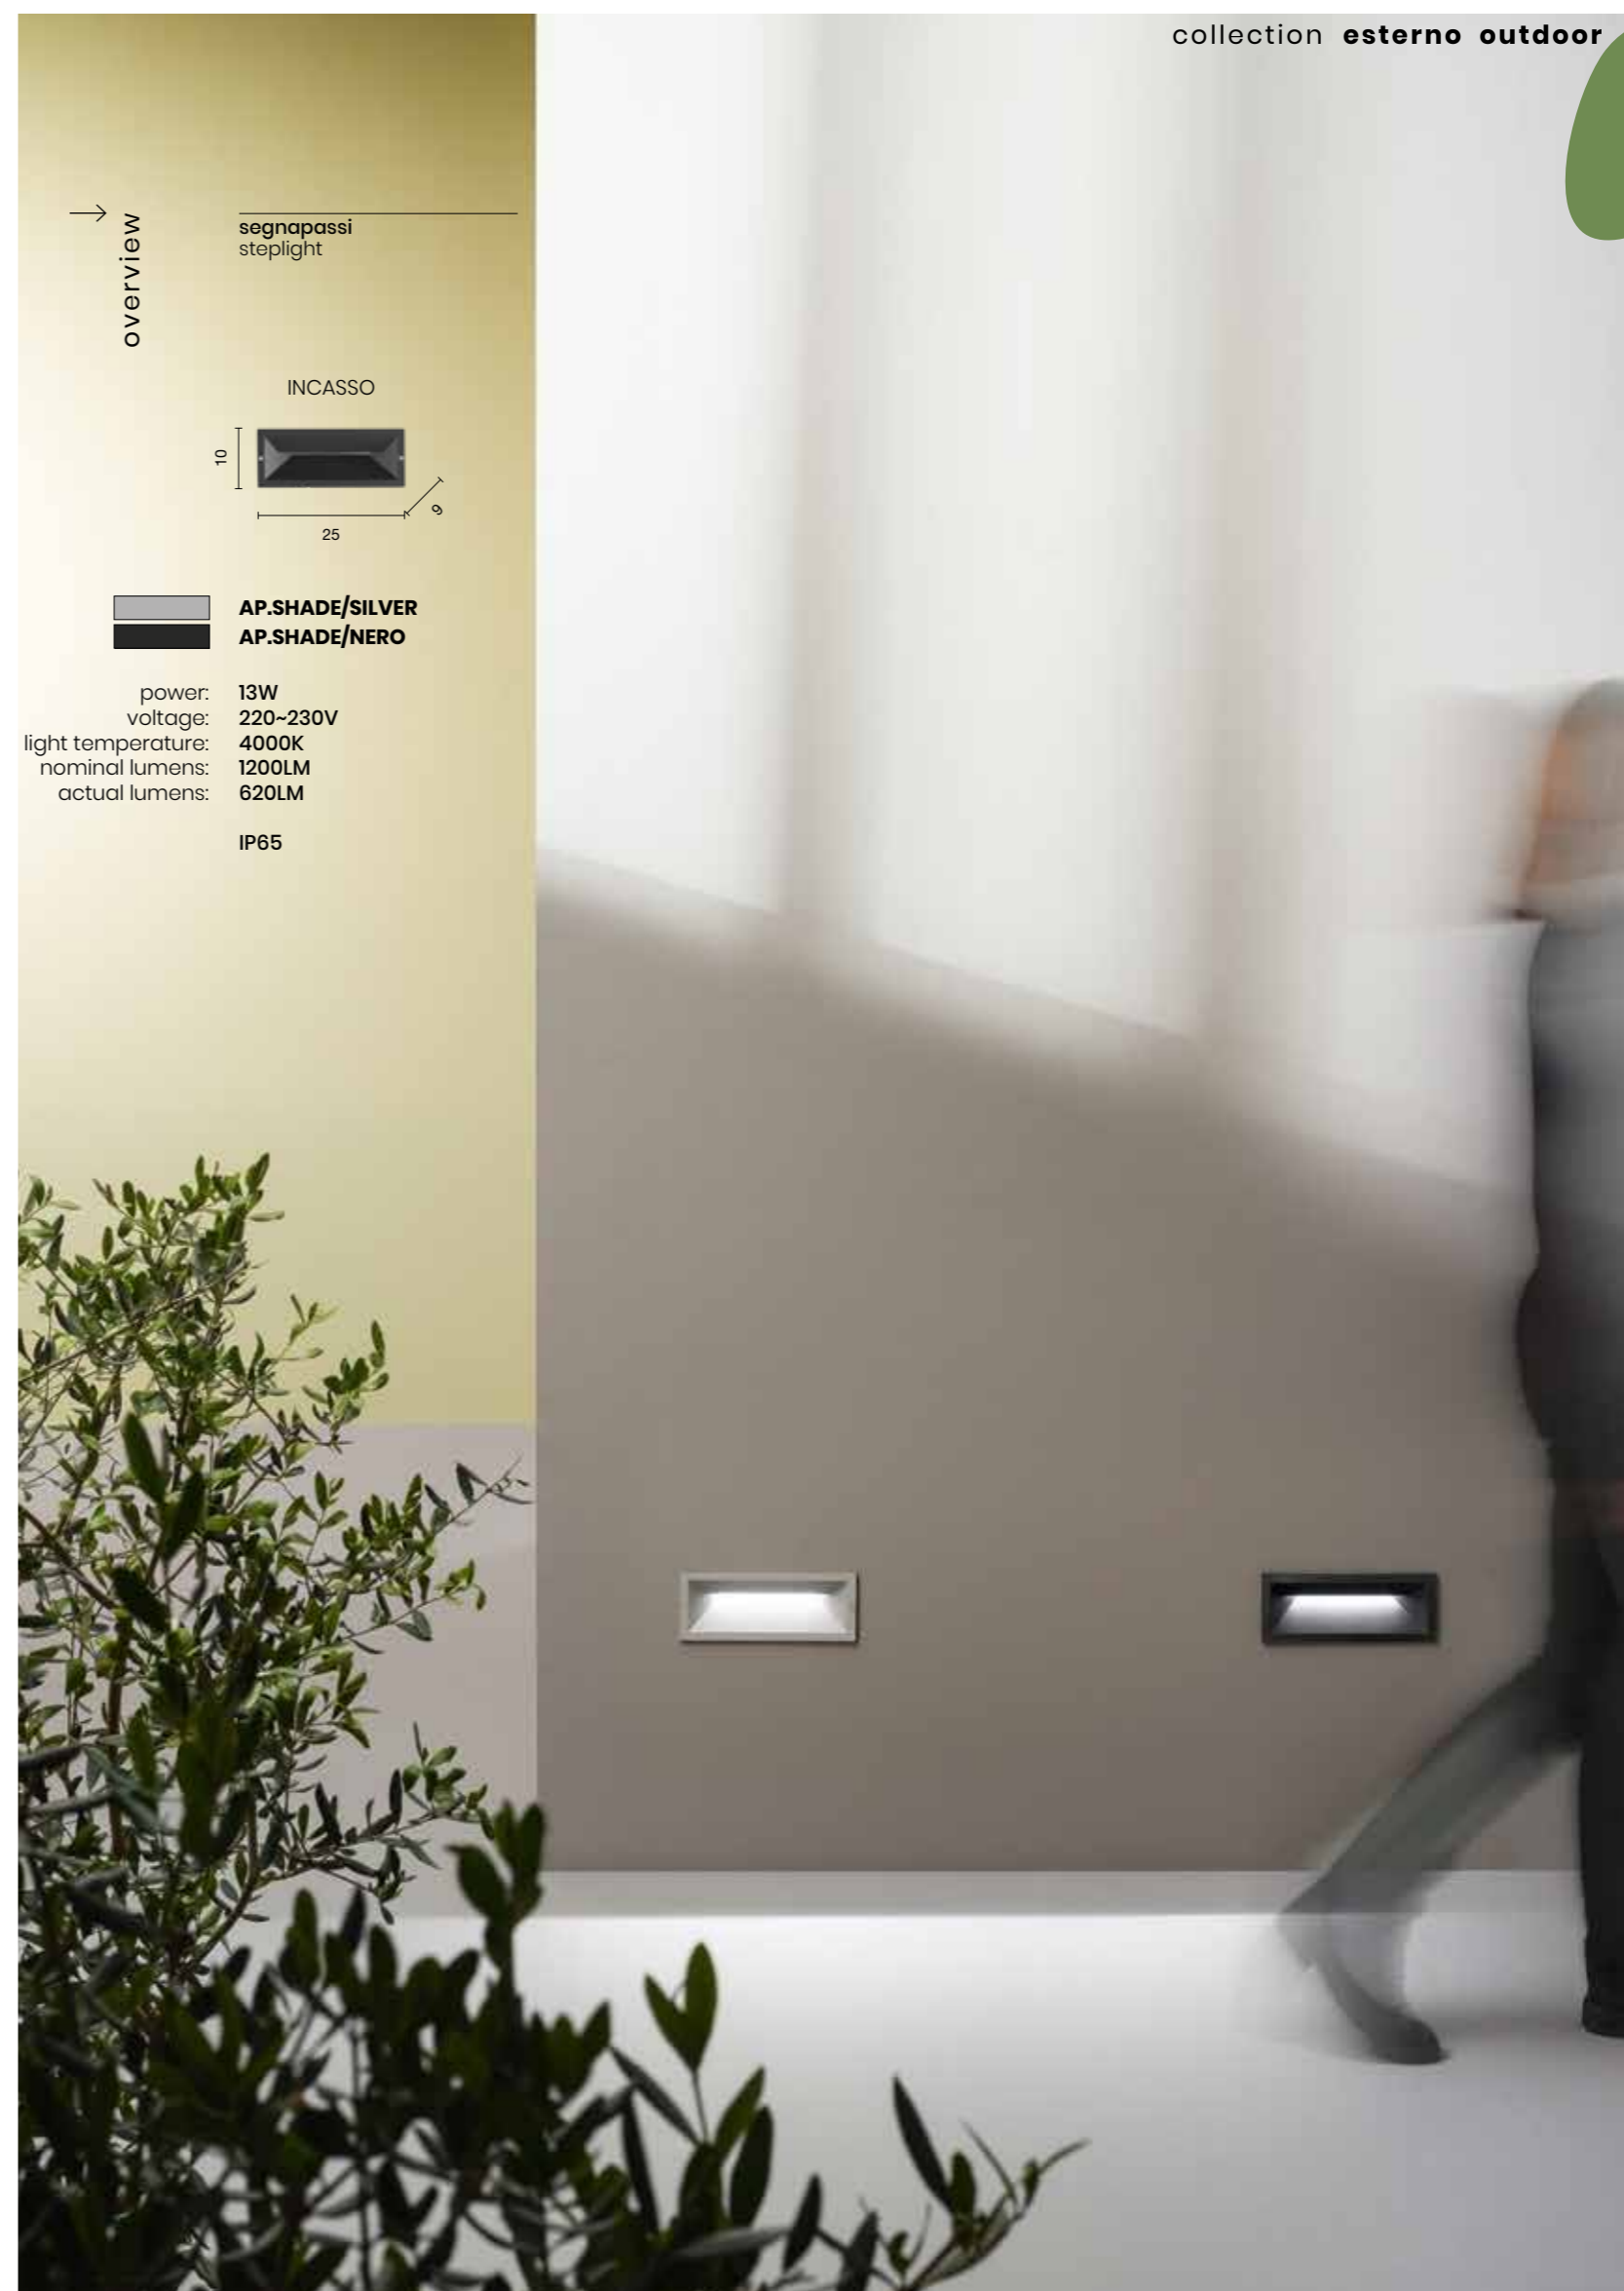

Shade

Applique LED per esterni in alluminio con diffusore in policarbonato.
Disponibile in diversi colori.
Aluminum outdoor LED wall lamp with polycarbonate diffuser.
Available in different colours.