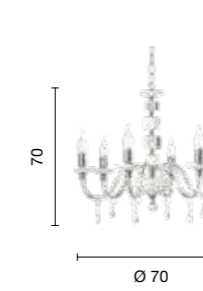

lampadario
chandelier

LP.LIVIA/6BL
LP.LIVIA/6-TOR
LP.LIVIA/6-FUME
LP.LIVIA/6-OTT

power: 6 x E14
voltage: 220-230V