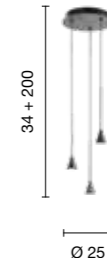

SO.LEX/3-B.CO
SO.LEX/3.NERO

power: 3 x 5W LED
voltage: 220-230V
light temperature: 3000K
nominal lumens: 1500LM
actual lumens: 1000LM
dimmer:

sospensione
suspension