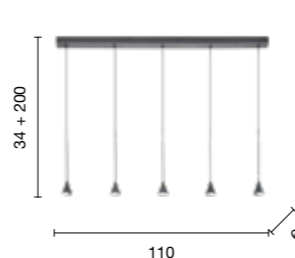

SO.LEX/RETT-5B.CO
SO.LEX/RETT-5.NERO

power: 5 x 5W LED
voltage: 220-230V
light temperature: 3000K
nominal lumens: 2500LM
actual lumens: 1320LM
dimmer:

sospensione
suspension