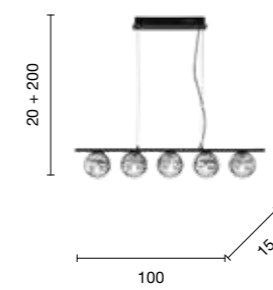

SO.MONILE/5-NERO
SO.MONILE/5-ORO

power: 5 x E14
voltage: 220-230V

sospensione
suspension