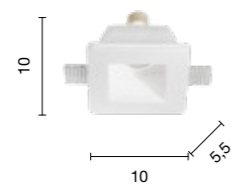

# Jazz

Faretto da incasso in gesso verniciabile.  
Recessed spotlight in paintable plaster.

→  
overview

faretto  
spotlight

faretto  
spotlight

**FT.RUMBA/GR-B.CO**

**FT.RUMBA/PC-B.CO**

power: 1 x GU10  
voltage: 220-230V