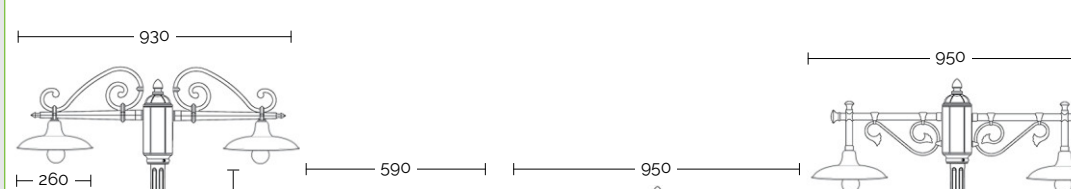

COLORI DISPONIBILI:

- NN = nero gofrato
- NO = nero-oro
- NA = nero-argento
- NR = nero-rame
- NV = nero-verde

Corpo: alluminio pressofuso
Diffusore: cappello in ottone naturale
Ø260 mm

Guarnizione in silicone aggiuntiva sul portalampade per una maggiore protezione.

Viteria esterna in acciaio inox.
Tasselli di fissaggio inclusi.
Lampadina non inclusa.

Specifiche bracci e pali a pag. 586-591
Accessori a pag. 591

COLOURS AVAILABLE:

- NN = black matt
- NO = black-gold
- NA = black-silver
- NR = black-copper
- NV = black-green

Body: die cast aluminium
Diffuser: natural brass hat Ø260 mm

Additional silicone protection on lamp holder.
External screws: stainless steel
Anchorage screws included.
Bulbs not included.

Arms and poles details on page 586-591
Accessories on page 591

Lampadine alogene, fluorescenti e a Led.
For alogen, fluorescent and Led lamps.
A++ .... E

E27 75W

E27 23W

IP23

CON BRACCIO B28

- ↳ 3 luci: 640 mm -1
- ↳ 2 luci: 730 mm -1

CON BRACCIO B8

- ↳ 3 luci: 770 mm -1
- ↳ 2 luci: 930 mm -1

CON BRACCIO B18

- ↳ 3 luci: 790 mm -1
- ↳ 2 luci: 950 mm -1