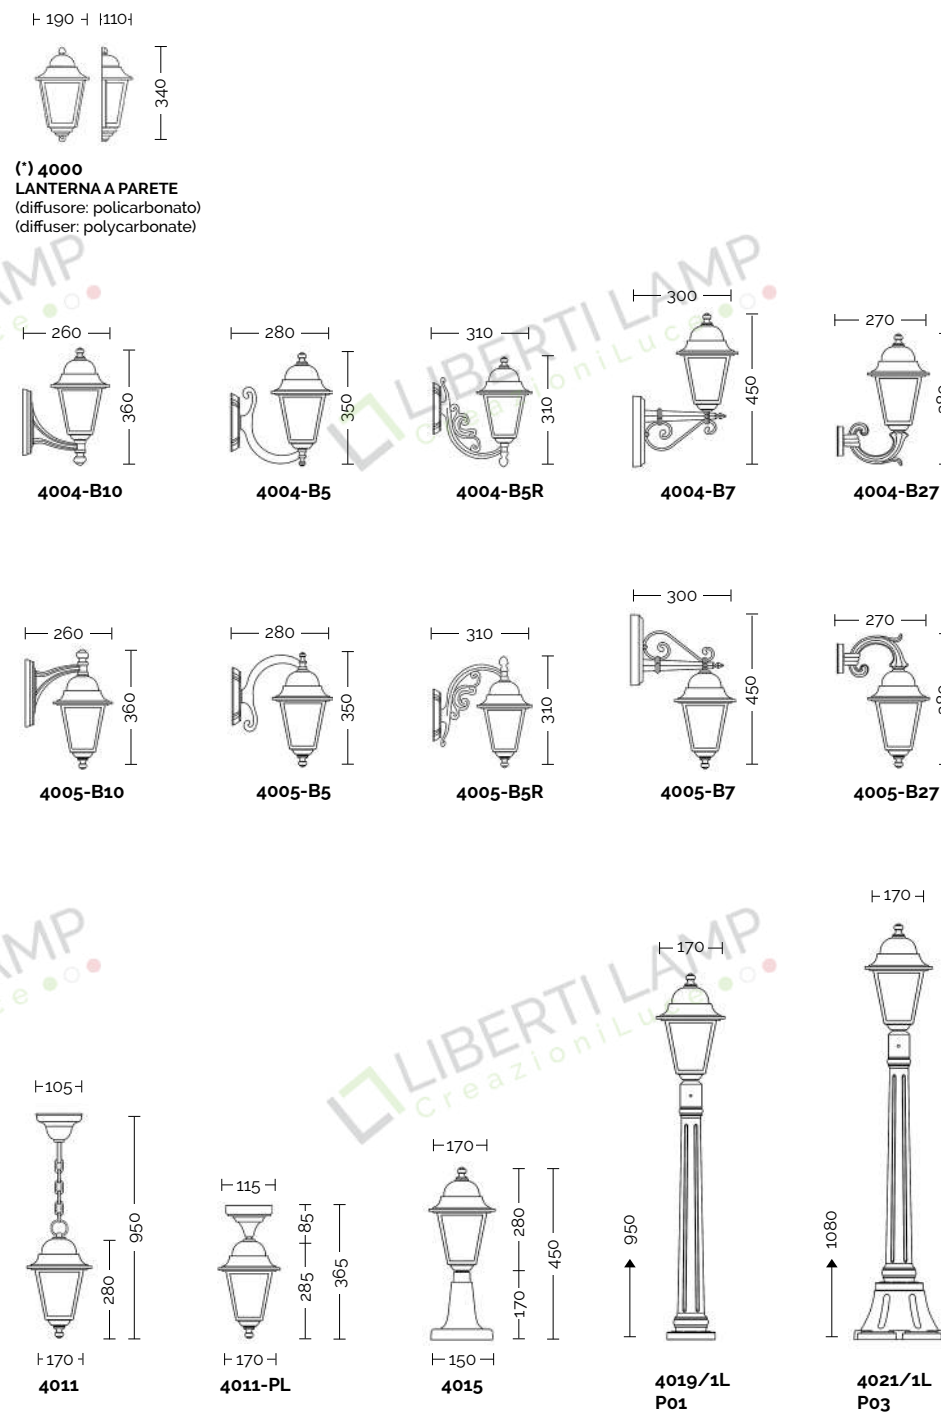

ATHENA PICCOLA