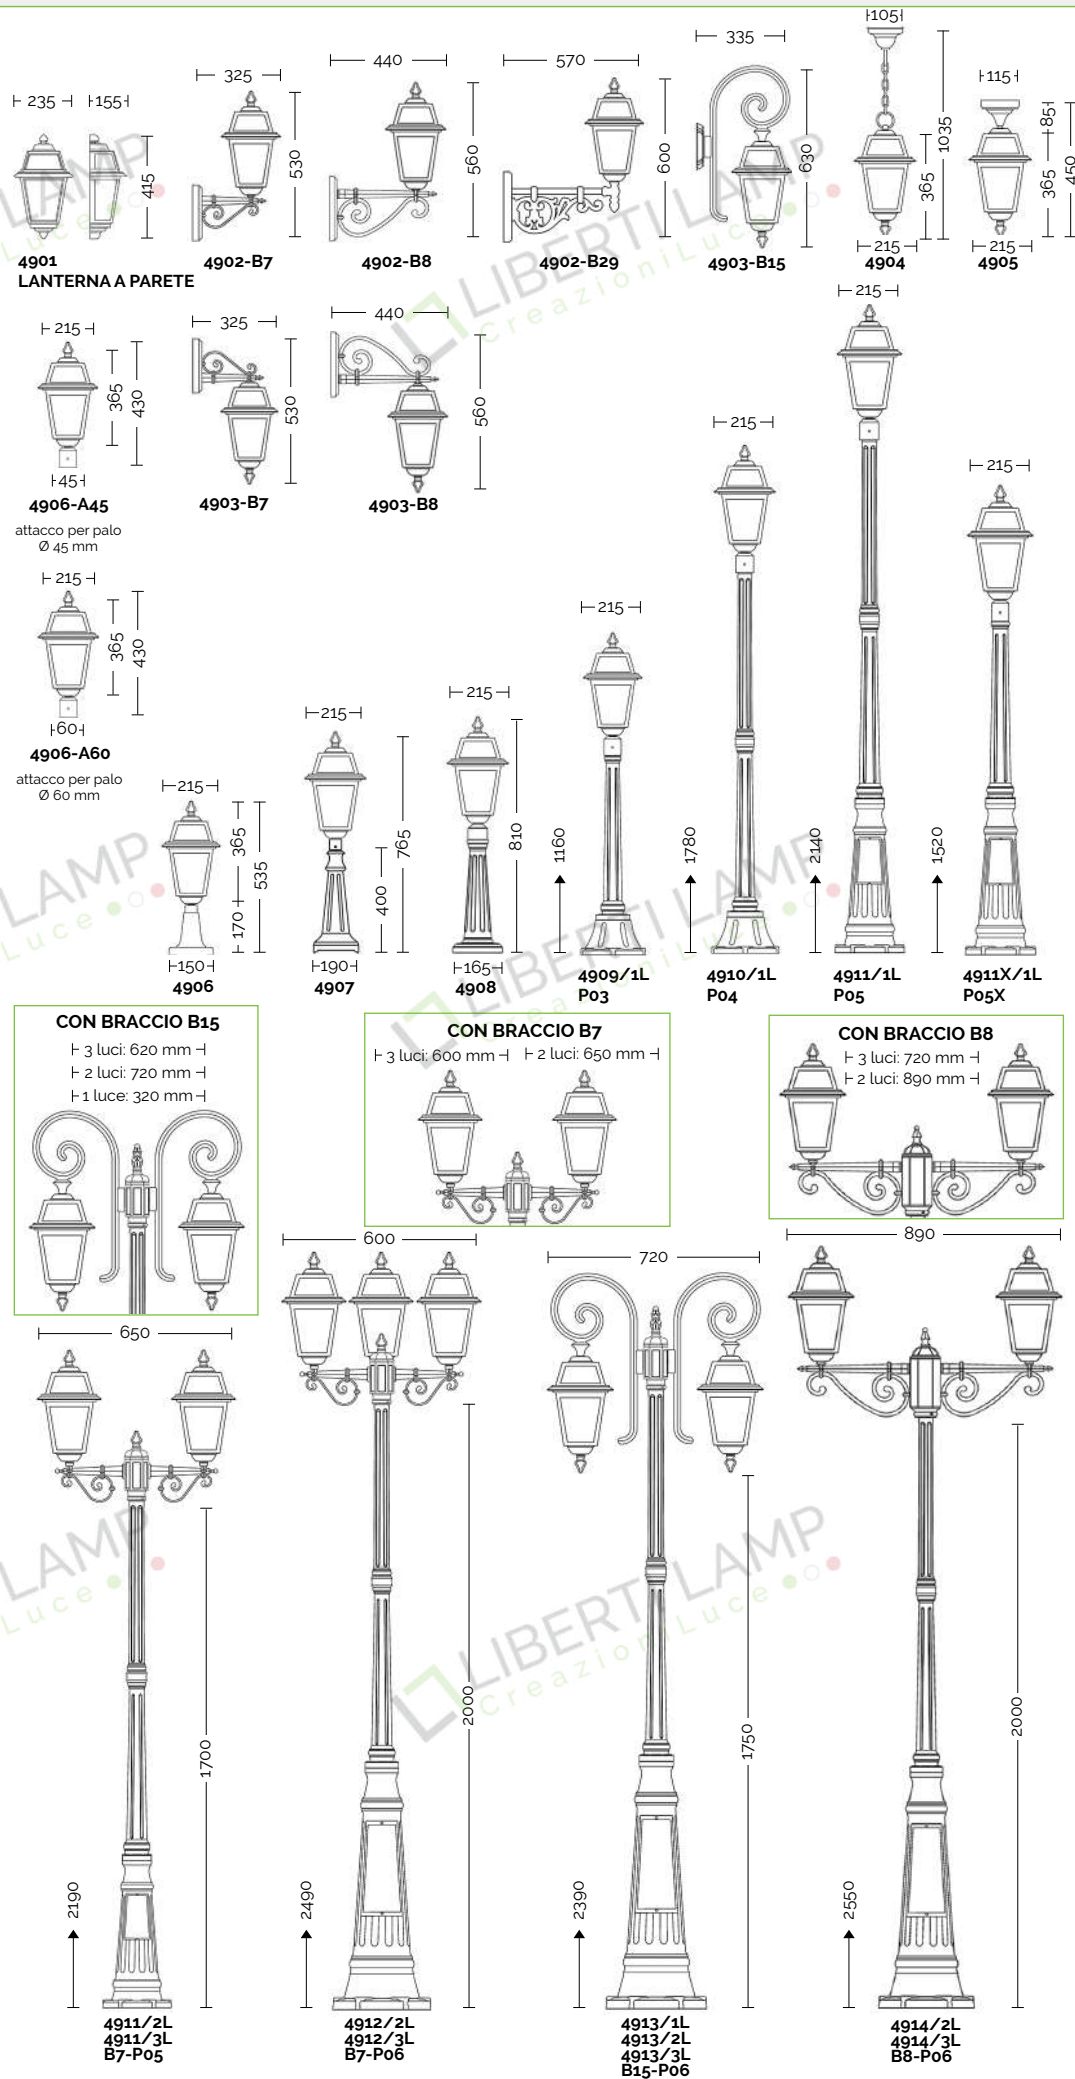

COLORI DISPONIBILI:

- NN - nero gofrato
- NO - nero-oro
- NA - nero-argento
- NR - nero-rame
- NV - nero-verde

Corpo: alluminio pressofuso
Diffusore: vetro

VT = vetro trasparente (standard)

VS = vetro sabbato (su richiesta, vedere le condizioni riportate nel listino prezzi)

Viteria esterna in acciaio inox.
Tasselli di fissaggio inclusi.
Lampadina non inclusa.
Specifiche bracci e pali a pag. 586-591
Accessori a pag. 591

COLOURS AVAILABLE:

- NN - black matt
- NO - black-gold
- NA - black-silver
- NR - black-copper
- NV - black-green

Body: die cast aluminium
Diffuser: glass

VT = transparent glass (standard)

VS = satin glass (on request, refer to conditions on price list).

External screws: stainless steel
Anchorage screws included.
Bulbs not included.
Arms and poles details on page 586-591
Accessories on page 591

Lampadine alogene, fluorescenti e a Led.
For alogen, fluorescent and Led lamps.

A** ... E

E27 75W

E27 23W