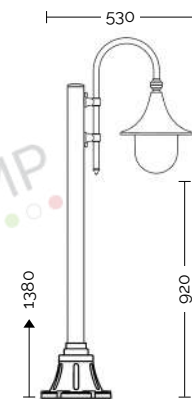

1944A/1L
1944A/2L
B3 - P20