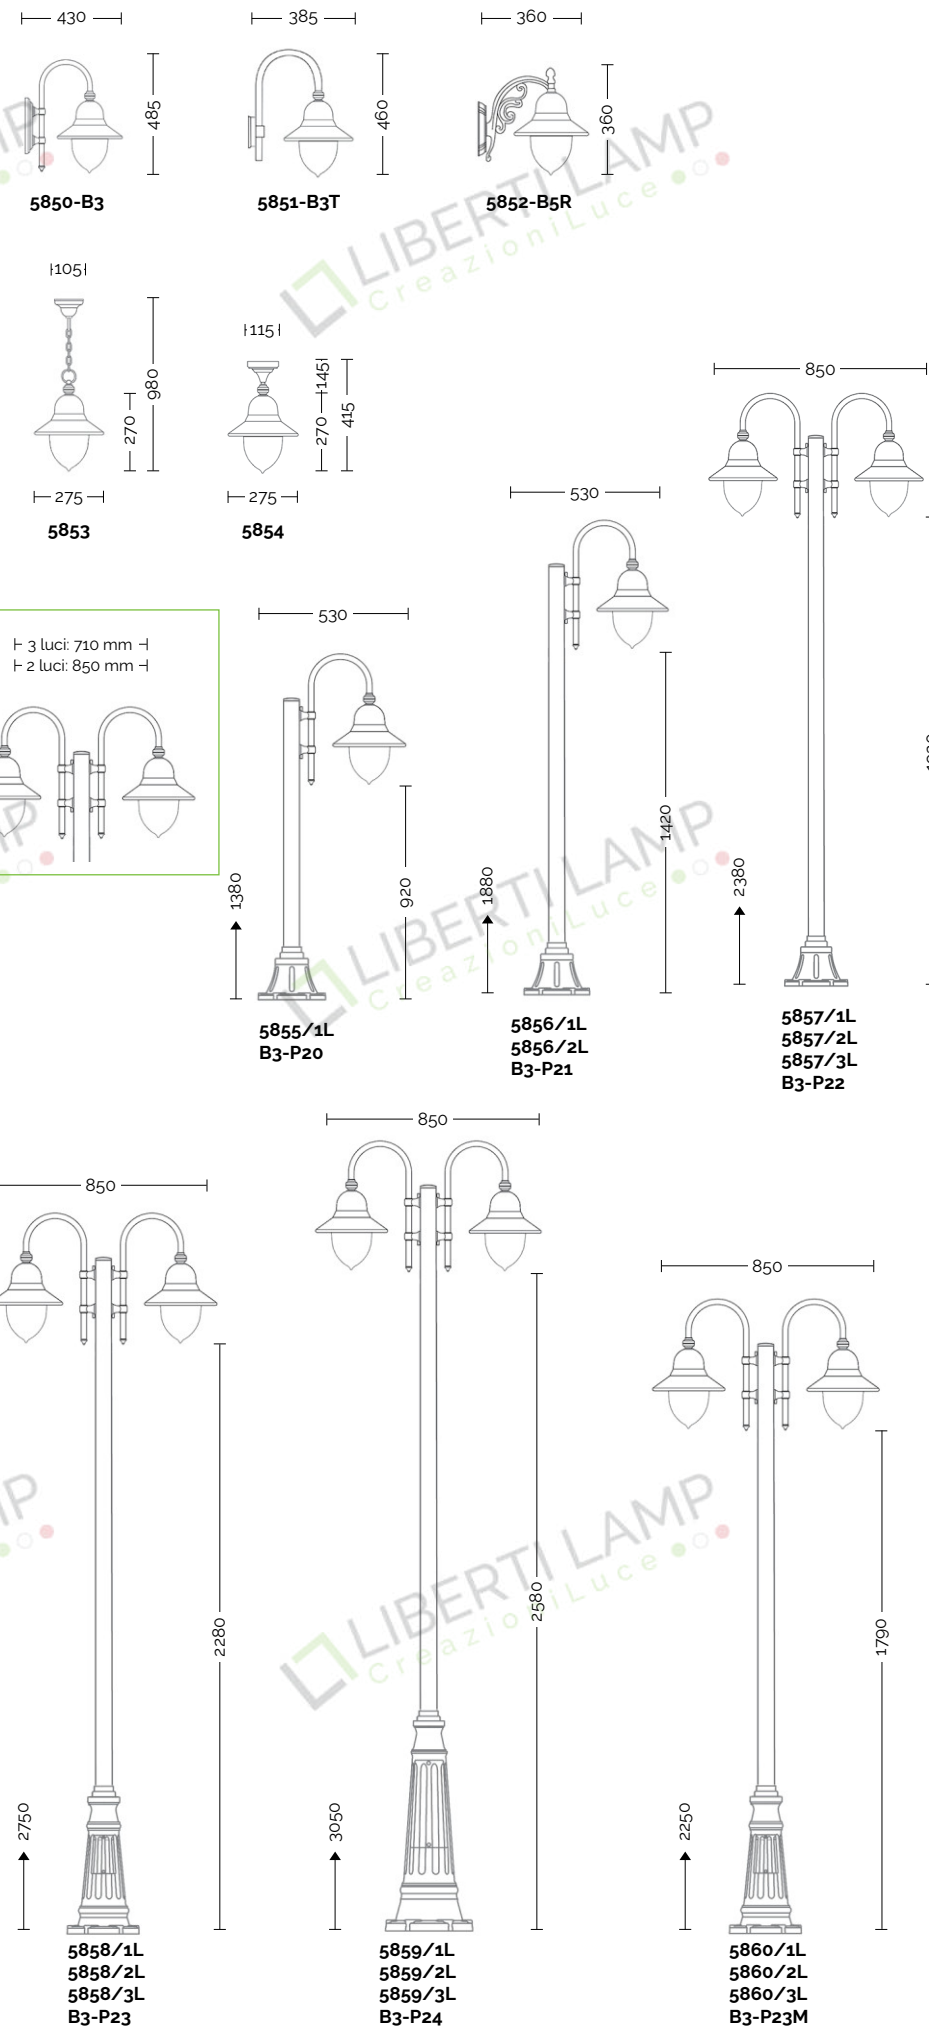

-  E27 75W
-  E27 23W
- 

Art. 5852-B5R bianco-oro (BO) - DF

Art. 5851-B3T bianco-oro (BO) - DF

Art. 5856/1L bianco gofrato (BB) - DF

Art. 5853 bianco gofrato (BB) - DF

Art. 5854 bianco gofrato (BB) - DF

Art. 5858/3L bianco-oro (BO) - DF