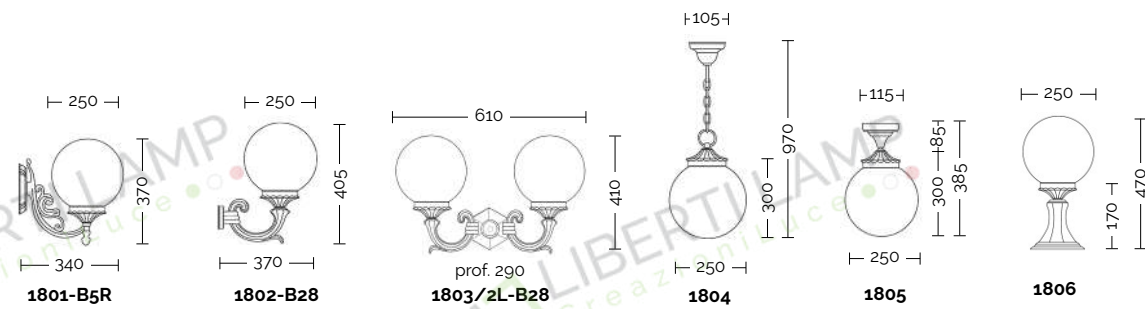

COLORI DISPONIBILI:

BB = bianco goffrato

BO = bianco-oro

Corpo: alluminio pressofuso
Diffusore: sfera d.250 mm in acrilico
Colori disponibili (da specificare):

SO = sfera opale (standard)

SF = sfera fumè

ST = sfera trasparente

Viteria esterna in acciaio inox.

Tasselli di fissaggio inclusi.

Lampadina non inclusa.

Specifiche bracci e pali a pag. 586-591

Accessori a pag. 591

COLOURS AVAILABLE:

BB = white matt

BO = white gold

Body: die cast aluminium
Diffuser: acrylic globe d.250 mm

Colours available (to specify):

SO = opal globe (standard)

SF = smoked globe

ST = transparent globe

External screws: stainless steel

Anchorage screws included.

Bulbs not included.

Arms and poles details on page 586-591

Accessories on page 591

Lampadine alogene, fluorescenti e a Led.
For alogen, fluorescent and Led lamps.

A** ... E

E27 75W

E27 23W

CE IP43