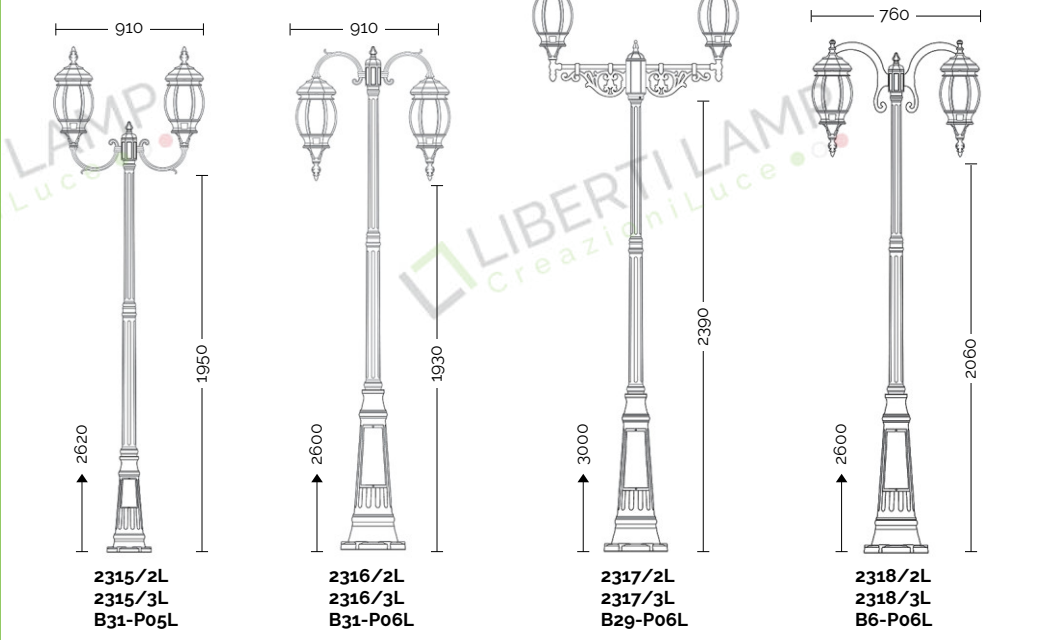

COLORI DISPONIBILI:

- NN = nero goffrato
- NO = nero-oro
- NA = nero-argento
- NR = nero-rame
- NV = nero-verde

Corpo: alluminio pressofuso

Diffusore: policarbonato trasparente

Viteria esterna in acciaio inox.
Tasselli di fissaggio inclusi.
Lampadina non inclusa.
Specifiche bracci e pali a pag. 586-591
Accessori a pag. 591

COLOURS AVAILABLE:

- NN = black matt
- NO = black-gold
- NA = black-silver
- NR = black-copper
- NV = black-green

Body: die cast aluminium

Diffuser: transparent polycarbonate

External screws: stainless steel
Anchorage screws included.
Bulbs not included.

Arms and poles details on page 586-591
Accessories on page 591

Lampadine alogene, fluorescenti e a Led.
For halogen, fluorescent and Led lamps.
A++ .... E

E27 75W

E27 23W

IP43

Art. 2301-B31 nero-rame (NR)