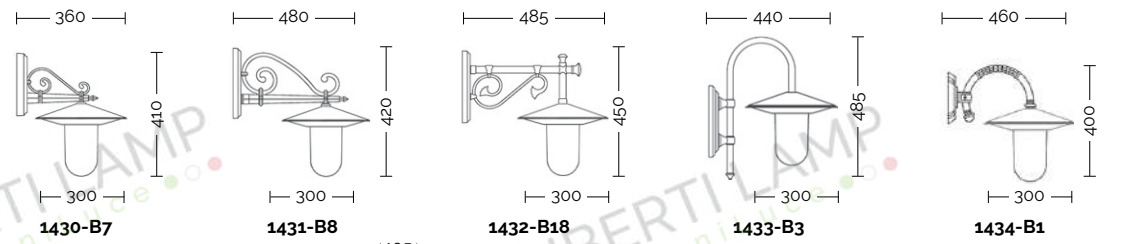

COLORI DISPONIBILI:

- NN = nero gofrato
- NO = nero-oro
- NA = nero-argento
- NR = nero-rame
- NV = nero-verde

Corpo: alluminio pressofuso
Diffusore: policarbonato

- PT = policarbonato trasparente
- PO = policarbonato opale (standard)

Viteria esterna in acciaio inox.
Tasselli di fissaggio inclusi.
Lampadina non inclusa.
Specifiche bracci e pali a pag. 586-591
Accessori a pag. 591

COLOURS AVAILABLE:

- NN = black matt
- NO = black-gold
- NA = black-silver
- NR = black-copper
- NV = black-green

Body: die cast aluminium
Diffuser: polycarbonate

- PT = transparent polycarbonate
- PO = opal polycarbonate (standard)

External screws: stainless steel
Anchorage screws included.
Bulbs not included.
Arms and poles details on page 586-591
Accessories on page 591

Lampadine alogene, fluorescenti e a Led.
For alogen, fluorescent and Led lamps.

A** ... E

- E27 75W
- E27 23W

CE IP43