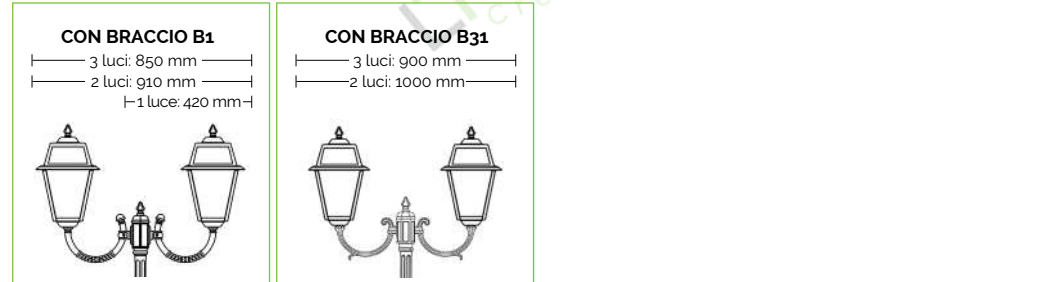

COLORI DISPONIBILI:

- NN - nero goffrato
- NO - nero-oro
- NA - nero-argento
- NR - nero-rame
- NV - nero-verde

Corpo: alluminio pressofuso
Diffusore: vetro

VT = vetro trasparente (standard)

VS = vetro sabbato (su richiesta, vedere le condizioni riportate nel listino prezzi)

Viteria esterna in acciaio inox.
Tasselli di fissaggio inclusi.
Lampadina non inclusa.
Specifiche bracci e pali a pag. 586-591
Accessori a pag. 591

COLOURS AVAILABLE:

- NN - black matt
- NO - black-gold
- NA - black-silver
- NR - black-copper
- NV - black-green

Body: die cast aluminium
Diffuser: glass

VT = transparent glass (standard)

VS = satin glass (on request, refer to conditions on price list).

External screws: stainless steel
Anchorage screws included.
Bulbs not included.

Arms and poles details on page 586-591
Accessories on page 591

Lampadine alogene, fluorescenti e a Led.
For alogen, fluorescent and Led lamps.

A** ... E

E27 75W

E27 23W

CE IP43