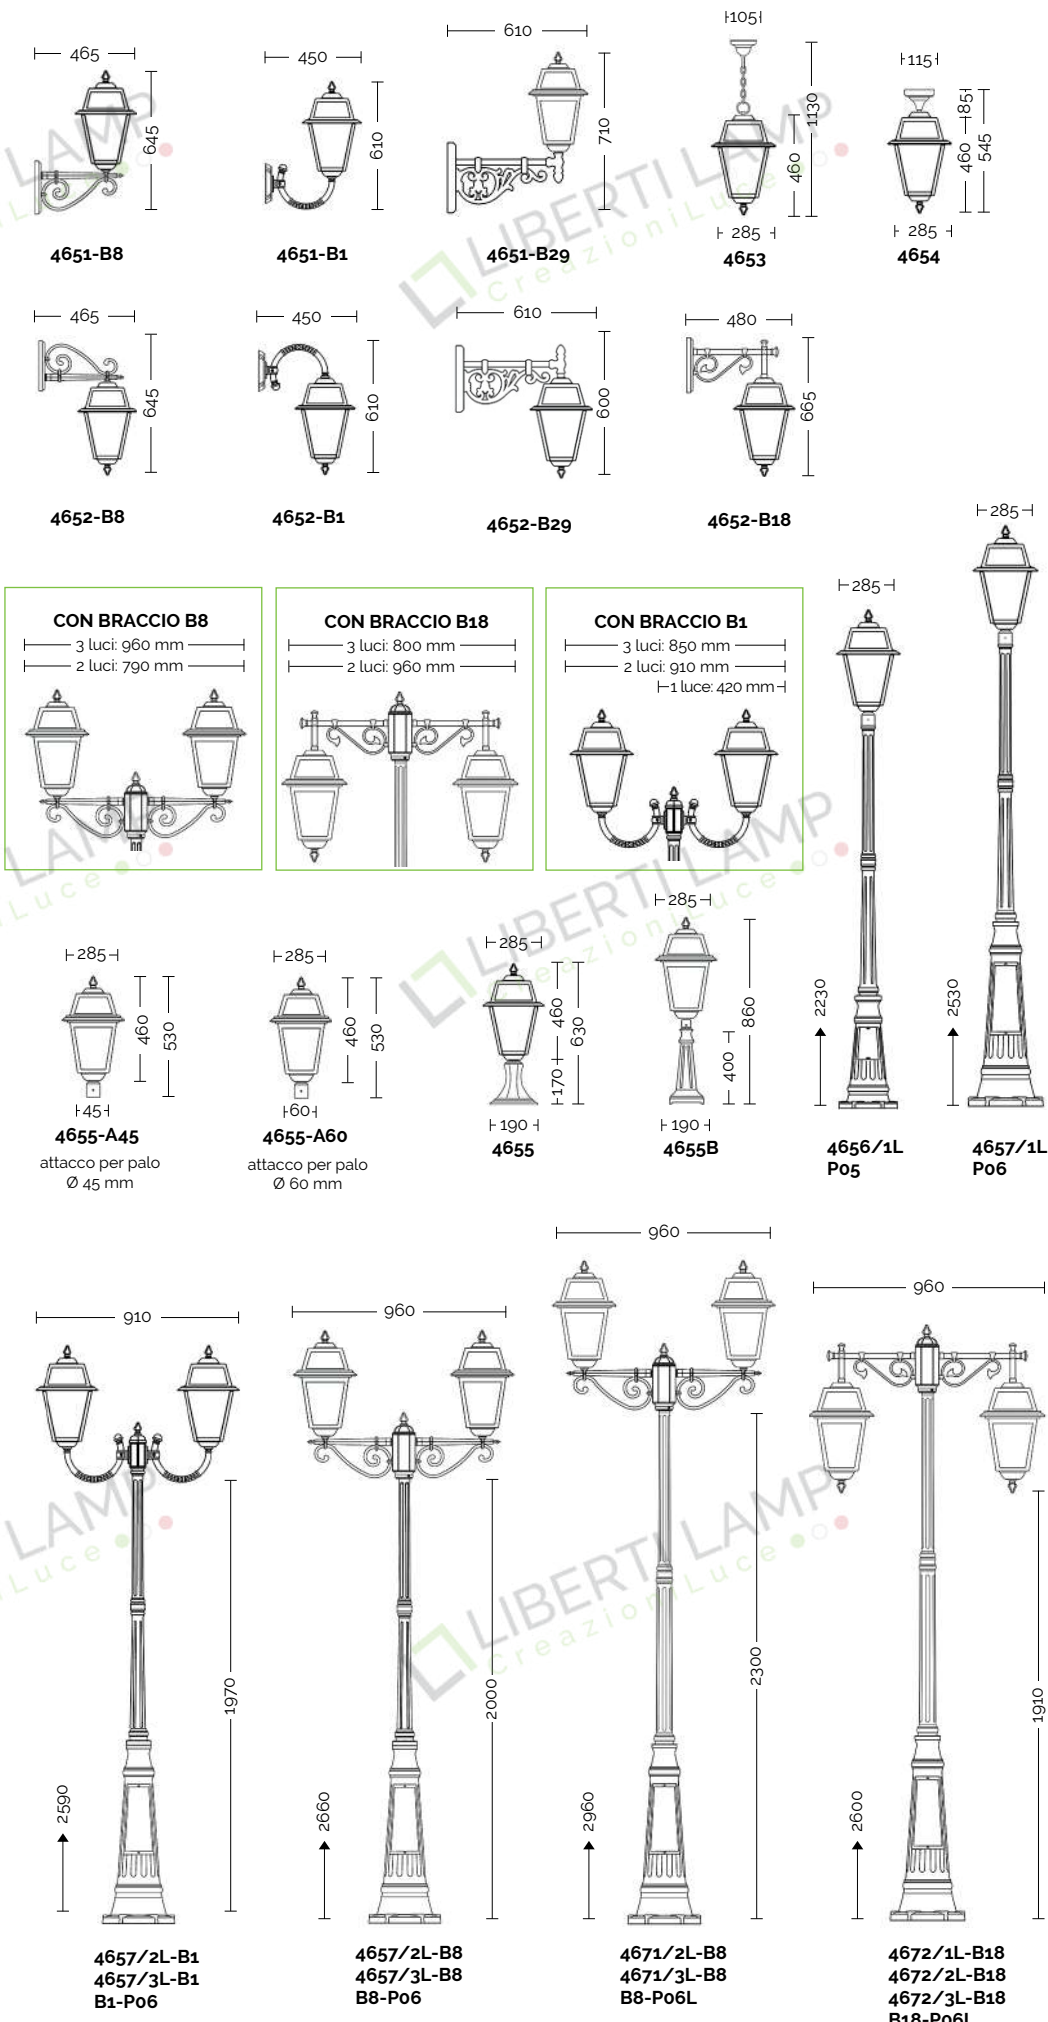

Art. 4654 nero-verde (NV) - VS

COLORI DISPONIBILI:

- NN - nero gofrato
- NO - nero-oro
- NA - nero-argento
- NR - nero-rame
- NV - nero-verde

Corpo: alluminio pressofuso
Diffusore: vetro

- VT - vetro trasparente (standard)
- VS - vetro sabbato (su richiesta, vedere le condizioni riportate nel listino prezzi)

Viteria esterna in acciaio inox.
Tasselli di fissaggio inclusi.
Lampadina non inclusa.

Specifiche bracci e pali a pag. 586-591
Accessori a pag. 591

COLOURS AVAILABLE:

- NN - black matt
- NO - black-gold
- NA - black-silver
- NR - black-copper
- NV - black-green

Body: die cast aluminium
Diffuser: glass

- VT - transparent glass (standard)
- VS - satin glass (on request, refer to conditions on price list).

External screws: stainless steel
Anchorage screws included.
Bulbs not included.

Arms and poles details on page 586-591
Accessories on page 591

Lampadine alogene, fluorescenti e a Led.
For alogen, fluorescent and Led lamps.

- E27 75W
- E27 23W
- IP43