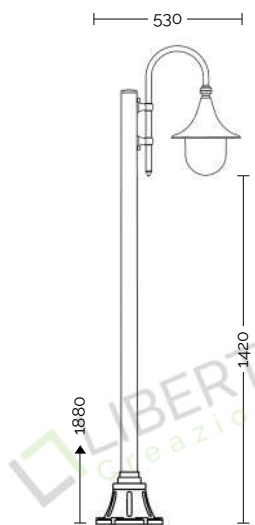

1945A/1L
1945A/2L
1945A/3L
B3 - P21