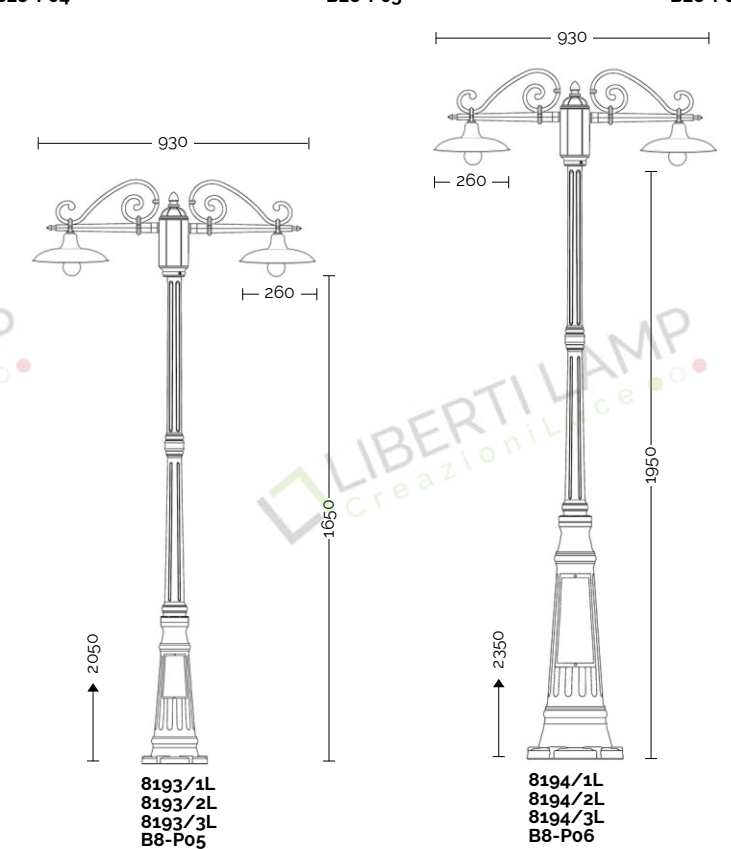

COLORI DISPONIBILI:

BB = bianco gofrato

Corpo: alluminio pressofuso
Diffusore: cappello in ottone naturale Ø260 mm

Guarnizione in silicone aggiuntiva sul portalampe per una maggiore protezione.
Viteria esterna in acciaio inox.
Tasselli di fissaggio inclusi.
Lampadina non inclusa.

Specifiche bracci e pali a pag. 586-591
Accessori a pag. 591

COLOURS AVAILABLE:

BB - white matt

Body: die cast aluminium
Diffuser: natural brass hat Ø260 mm

Additional silicone protection on lamp holder.
External screws: stainless steel
Anchorage screws included.
Bulbs not included.

Arms and poles details on page 586-591
Accessories on page 591

Lampadine alogene, fluorescenti e a Led.
For alogen, fluorescent and Led lamps.
A++ .... E

E27 75W

E27 23W

CE IP23

CON BRACCIO B28

┆ 3 luci: 640 mm ┆
┆ 2 luci: 730 mm ┆

CON BRACCIO B8

┆ 3 luci: 770 mm ┆
┆ 2 luci: 930 mm ┆