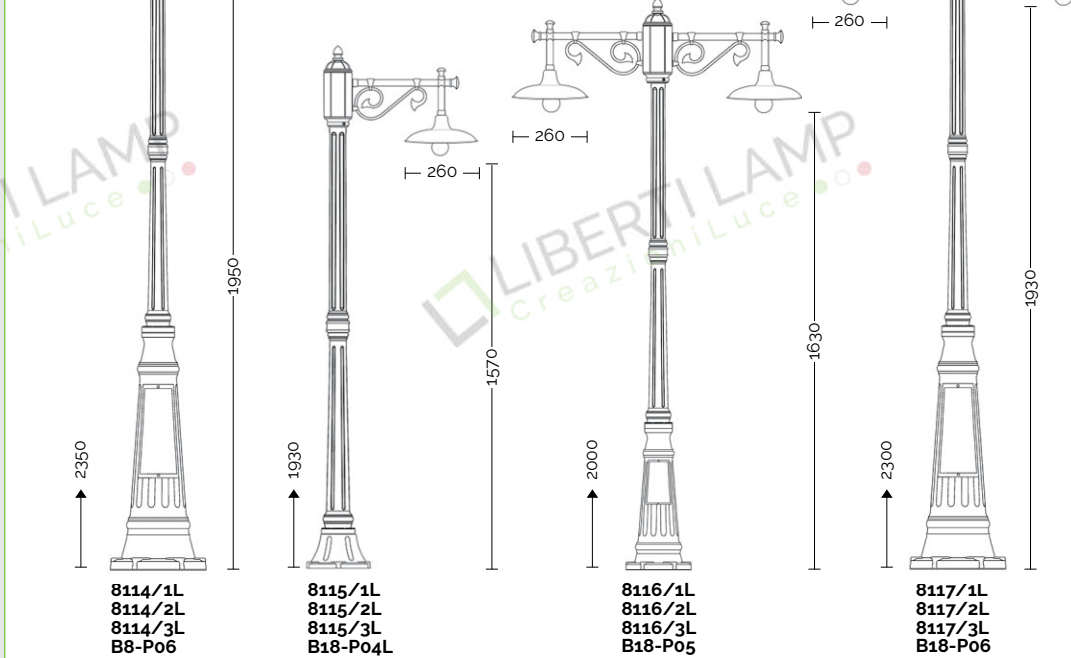

COLORI DISPONIBILI:

- NN = nero gofrato
- NO = nero-oro
- NA = nero-argento
- NR = nero-rame
- NV = nero-verde

Corpo: alluminio pressofuso
Diffusore: cappello in ottone naturale
Ø260 mm

Guarnizione in silicone aggiuntiva sul portalampade per una maggiore protezione.

Viteria esterna in acciaio inox.
Tasselli di fissaggio inclusi.
Lampadina non inclusa.

Specifiche bracci e pali a pag. 586-591
Accessori a pag. 591

COLOURS AVAILABLE:

- NN = black matt
- NO = black-gold
- NA = black-silver
- NR = black-copper
- NV = black-green

Body: die cast aluminium
Diffuser: natural brass hat Ø260 mm

Additional silicone protection on lamp holder.
External screws: stainless steel
Anchorage screws included.
Bulbs not included.

Arms and poles details on page 586-591
Accessories on page 591

Lampadine alogene, fluorescenti e a Led.
For alogen, fluorescent and Led lamps.
A++ .... E

E27 75W

E27 23W

IP23

CON BRACCIO B28

- ↳ 3 luci: 640 mm -1
- ↳ 2 luci: 730 mm -1

CON BRACCIO B8

- ↳ 3 luci: 770 mm -1
- ↳ 2 luci: 930 mm -1

CON BRACCIO B18

- ↳ 3 luci: 790 mm -1
- ↳ 2 luci: 950 mm -1