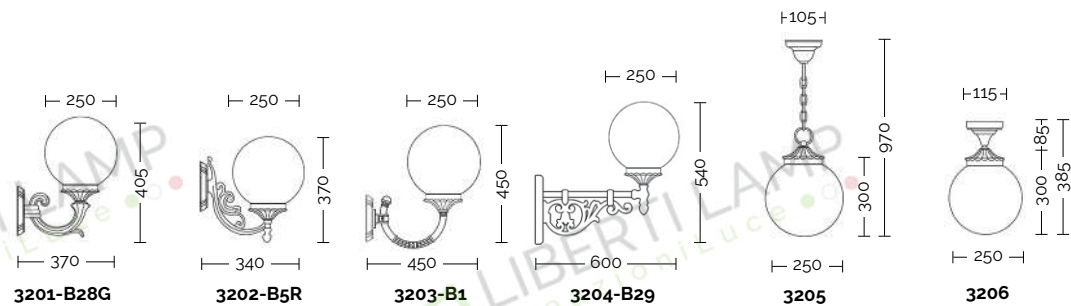

COLORI DISPONIBILI:

- NN = nero goffrato
- NO = nero-oro
- NA = nero-argento
- NR = nero-rame
- NV = nero-verde

Corpo: alluminio pressofuso
Diffusore: sfera d.250 mm in vetro
Colori disponibili (da specificare):

- VT = vetro trasparente (standard)
- VS = vetro acidato/satinato

Viteria esterna in acciaio inox.
Tasselli di fissaggio inclusi.
Lampadina non inclusa.
Specifiche bracci e pali a pag. 586-591
Accessori a pag. 591

COLOURS AVAILABLE:

- NN = black matt
- NO = black-gold
- NA = black-silver
- NR = black-copper
- NV = black-green

Body: die cast aluminium
Diffuser: glass globe d.250 mm
Colours available (to specify):

- VT = transparent glass (standard)
- VS = satin glass

External screws: stainless steel
Anchorage screws included.
Bulbs not included.
Arms and poles details on page 586-591
Accessories on page 591

Lampadine alogene, fluorescenti e a Led.
For alogen, fluorescent and Led lamps.

1. A** ... E
2. E27 75W
   - E27 23W
3. CE IP43