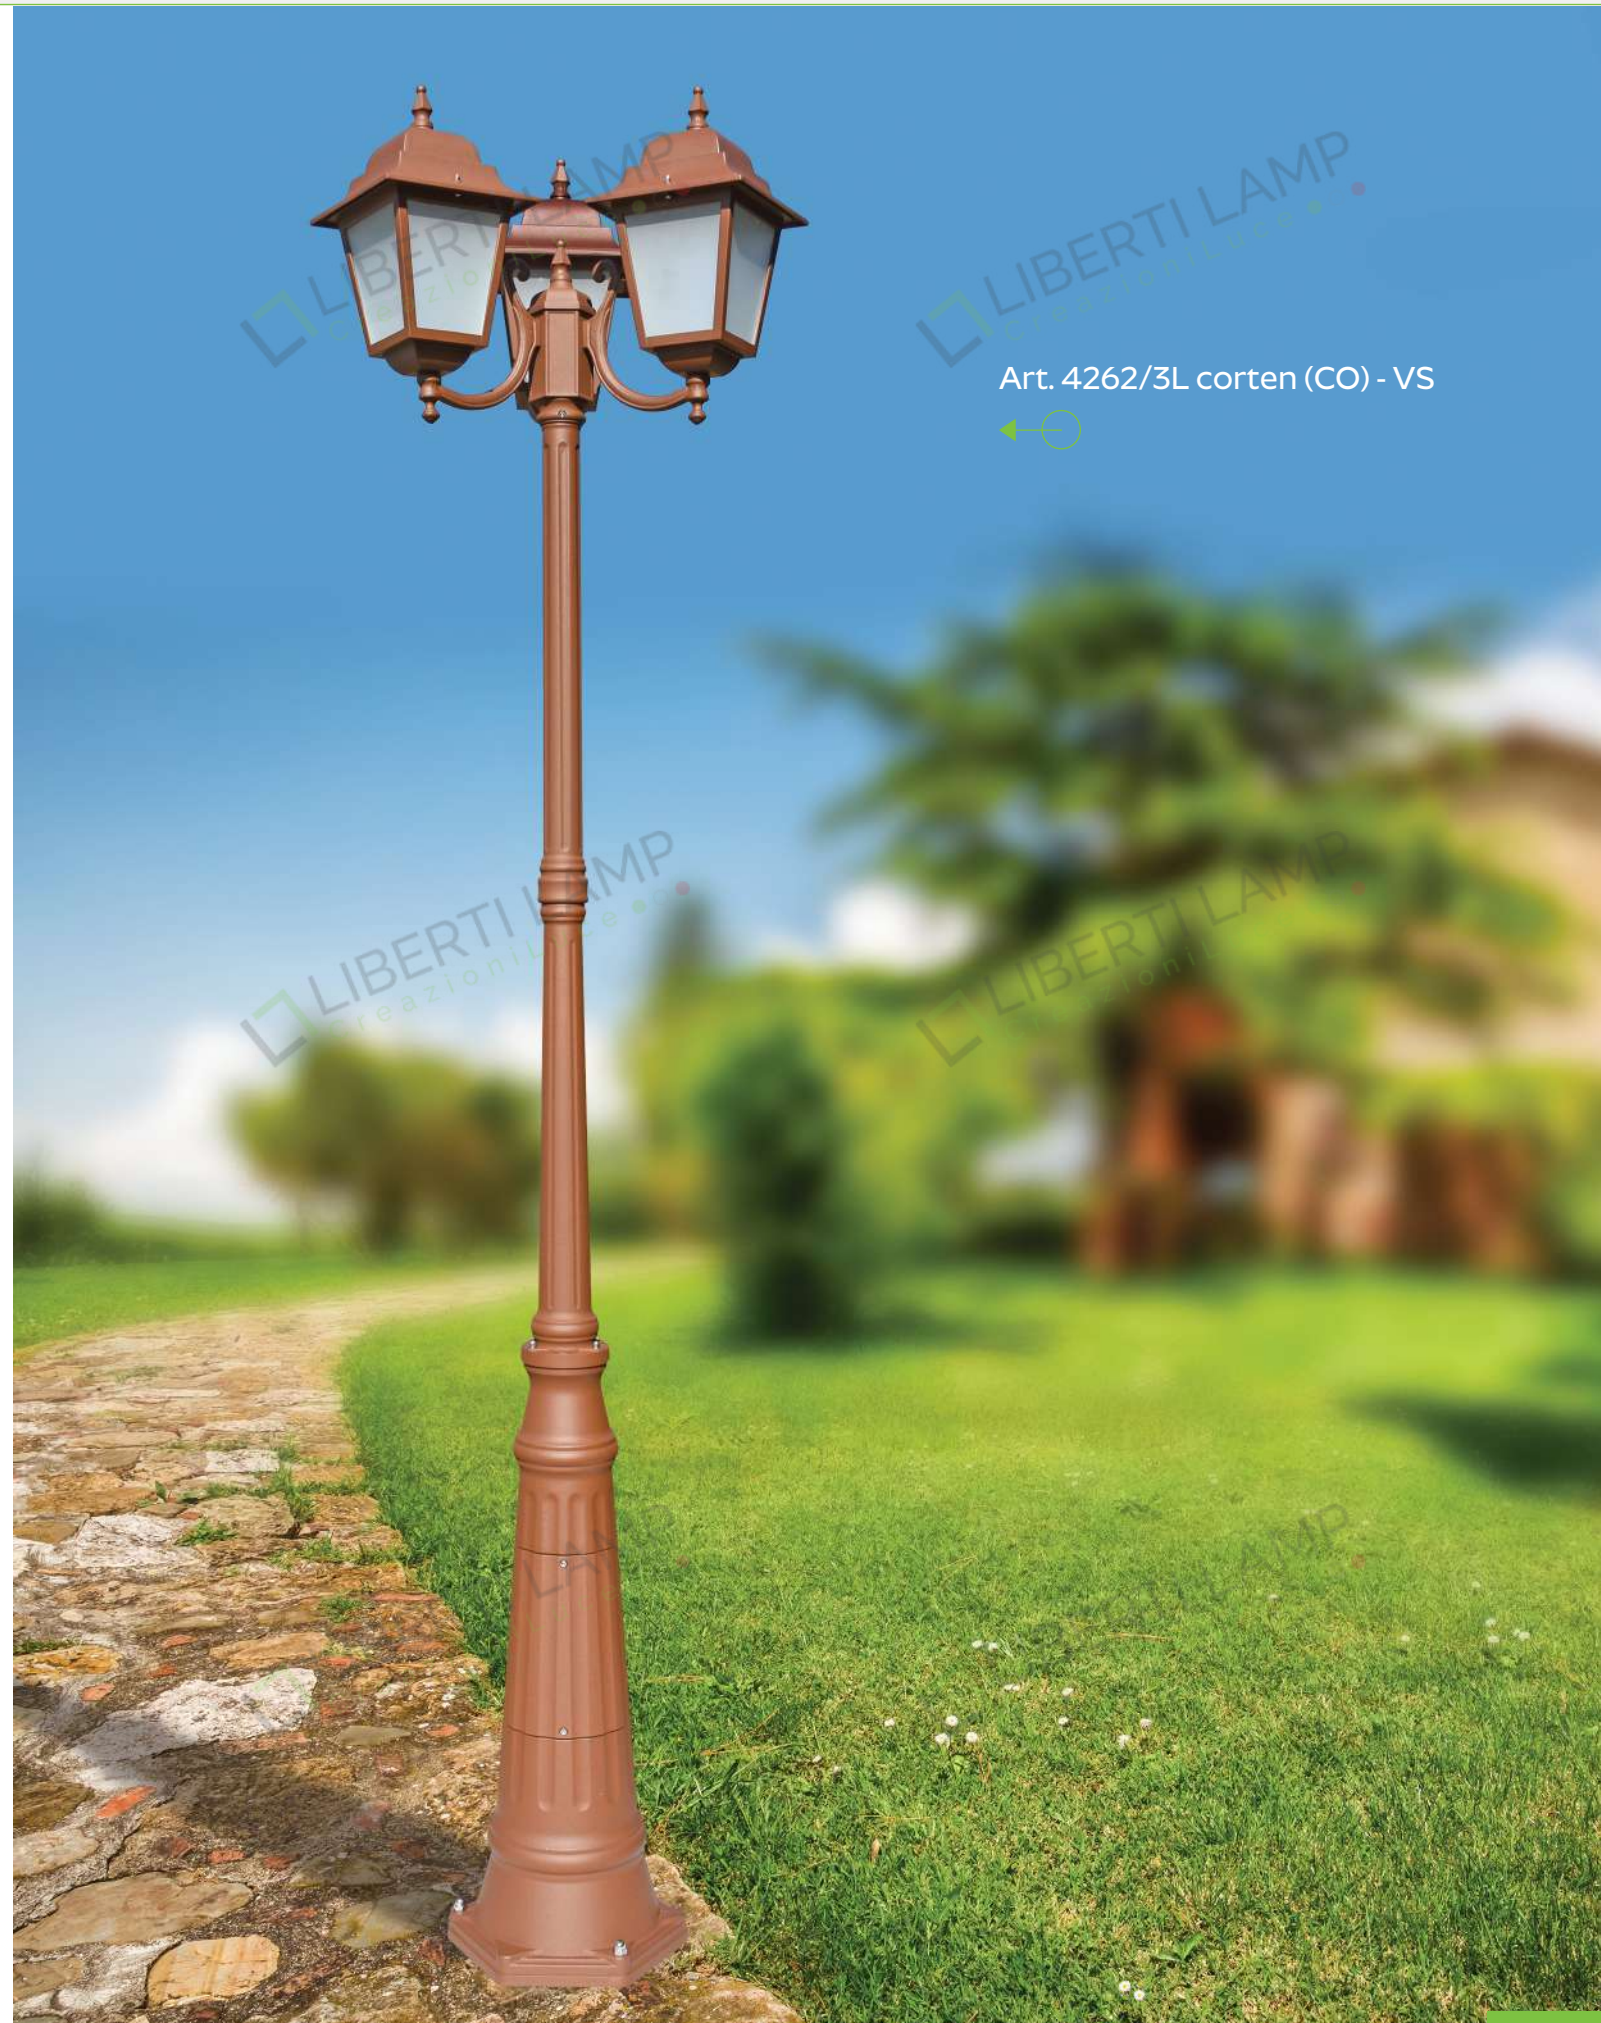

Art. 4259/3L corten (CO) - VS

Art. 4259X/1L corten (CO) - VS

Art. 4259/1L corten (CO) - VS

Art. 4260/2+1L  
corten (CO) - VS

Art. 4261/2L  
corten (CO) - VS

Art. 4262/3L corten (CO) - VS

CUSTOM MADE

Corpo: alluminio pressofuso  
Body: die cast aluminium