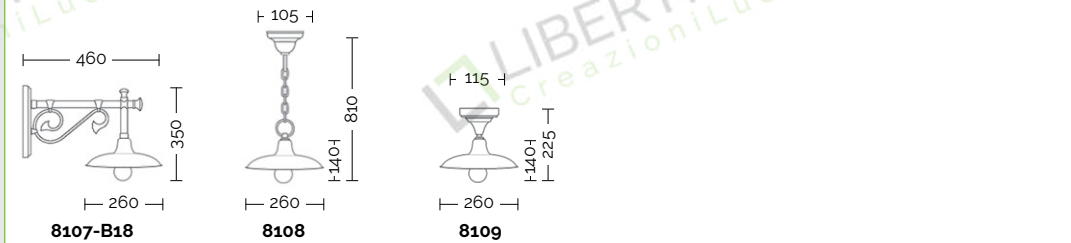

COLORI DISPONIBILI:

- NN = nero gofrato
- NO = nero-oro
- NA = nero-argento
- NR = nero-rame
- NV = nero-verde

Corpo: alluminio pressofuso
Diffusore: cappello in ottone naturale
Ø260 mm

Guarnizione in silicone aggiuntiva sul portalampade per una maggiore protezione.

Viteria esterna in acciaio inox.
Tasselli di fissaggio inclusi.
Lampadina non inclusa.

Specifiche bracci e pali a pag. 586-591
Accessori a pag. 591

COLOURS AVAILABLE:

- NN = black matt
- NO = black-gold
- NA = black-silver
- NR = black-copper
- NV = black-green

Body: die cast aluminium
Diffuser: natural brass hat Ø260 mm

Additional silicone protection on lamp holder.
External screws: stainless steel
Anchorage screws included.
Bulbs not included.

Arms and poles details on page 586-591
Accessories on page 591

Lampadine alogene, fluorescenti e a Led.
For alogen, fluorescent and Led lamps.
A++ .... E

E27 75W

E27 23W

IP23

CON BRACCIO B28

- ↳ 3 luci: 640 mm -1
- ↳ 2 luci: 730 mm -1

CON BRACCIO B8

- ↳ 3 luci: 770 mm -1
- ↳ 2 luci: 930 mm -1

CON BRACCIO B18

- ↳ 3 luci: 790 mm -1
- ↳ 2 luci: 950 mm -1