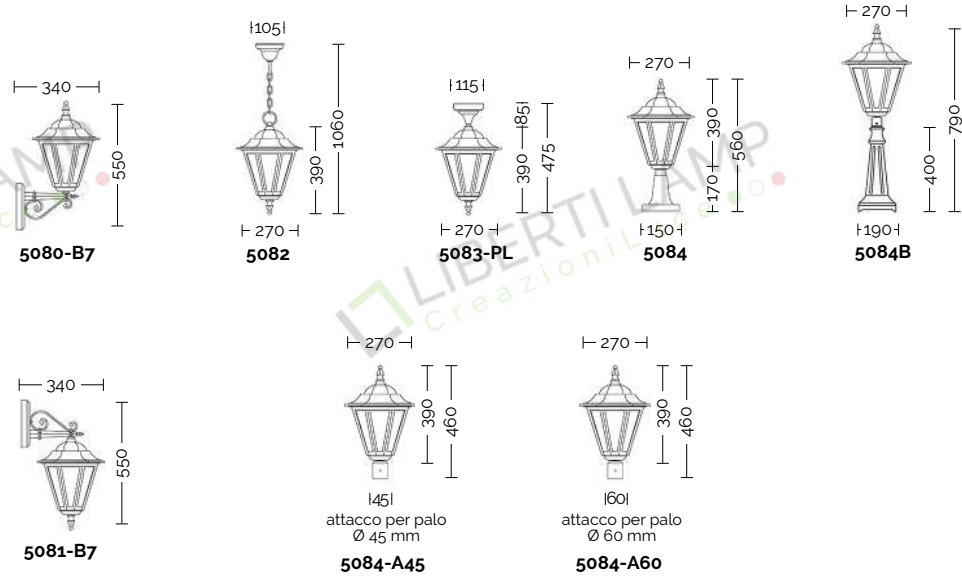

COLORI DISPONIBILI:

BB - bianco gofrato

Corpo: alluminio pressofuso
Diffusore: vetro

VT - vetro trasparente (standard)

VS - vetro sabbato (su richiesta, vedere le condizioni riportate nel listino prezzi)

Viteria esterna in acciaio inox.
Tasselli di fissaggio inclusi.
Lampadina non inclusa.

Specifiche bracci e pali a pag. 586-591
Accessori a pag. 591

COLOURS AVAILABLE:

BB - white matt

Body: die cast aluminium
Diffuser: glass

VT - transparent glass (standard)

VS - satin glass (on request, refer to conditions on price list).

External screws: stainless steel
Anchorage screws included.

Bulbs not included.
Arms and poles details on page 586-591
Accessories on page 591

Lampadine alogene, fluorescenti e a Led.
For alogen, fluorescent and Led lamps.

A** ... E

E27 75W

E27 23W

CE IP43