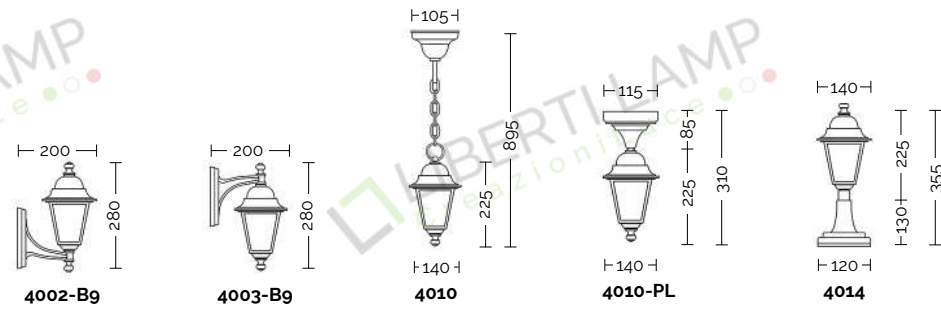

COLORI DISPONIBILI:

- NN = nero gofrato
- NO = nero-oro
- NA = nero-argento
- NR = nero-rame
- NV = nero-verde

Corpo: alluminio pressofuso
Diffusore: vetro

VT = vetro trasparente (standard)

VS = vetro sabbato (su richiesta, vedere le condizioni riportate nel listino prezzi)

(*) Art. 4000: diffusore in policarbonato trasparente.

Viteria esterna in acciaio inox.
Tasselli di fissaggio inclusi.
Lampadina non inclusa.

Specifiche bracci e pali a pag. 586-591
Accessori a pag. 591

COLOURS AVAILABLE:

- NN = black matt
- NO = black-gold
- NA = black-silver
- NR = black-copper
- NV = black-green

Body: die cast aluminium
Diffuser: glass

VT = transparent glass (standard)

VS = satin glass (on request, refer to conditions on price list).

(*) Art. 4000: diffuser transparent polycarbonate

External screws: stainless steel
Anchorage screws included.
Bulbs not included.

Arms and poles details on page 586-591
Accessories on page 591

Lampadine alogene, fluorescenti e a Led.
For alogen, fluorescent and Led lamps.

A** ... E

- E27 60W
- E27 15W per la misura micron e art. 4000
- E27 20W per la misura piccola

CE IP43

ATHENA MICRON