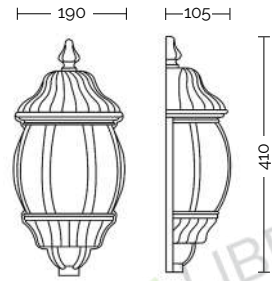

2101A

COLORI DISPONIBILI:

- BB - bianco gofrato
- BO - bianco-oro
- NN - nero gofrato
- NO - nero-oro
- NA - nero-argento
- NR - nero-rame
- NV - nero-verde

Corpo: alluminio pressofuso

Diffusore: policarbonato trasparente

Viteria esterna in acciaio inox.
Tasselli di fissaggio inclusi.
Lampadina non inclusa.