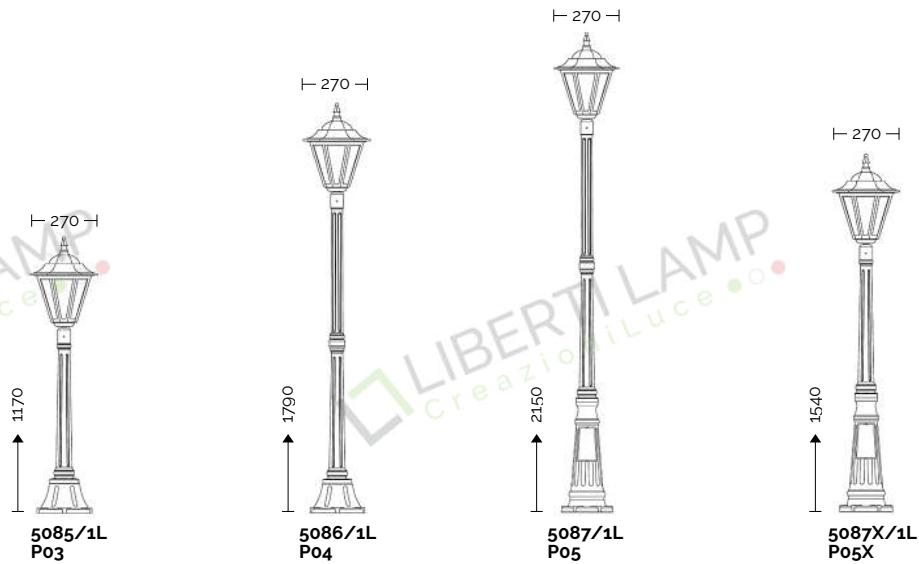

Lampadine alogene, fluorescenti e a Led.  
For alogen, fluorescent and Led lamps.

A\*\* ... E

E27 75W

E27 23W

CE IP43

Art. 5081-B7 bianco gofrato (BB) - VS

Art. 5080-B7 bianco gofrato (BB) - VS

Art. 5082 bianco gofrato (BB) - VS  
Art. 5084 bianco gofrato (BB) - VS