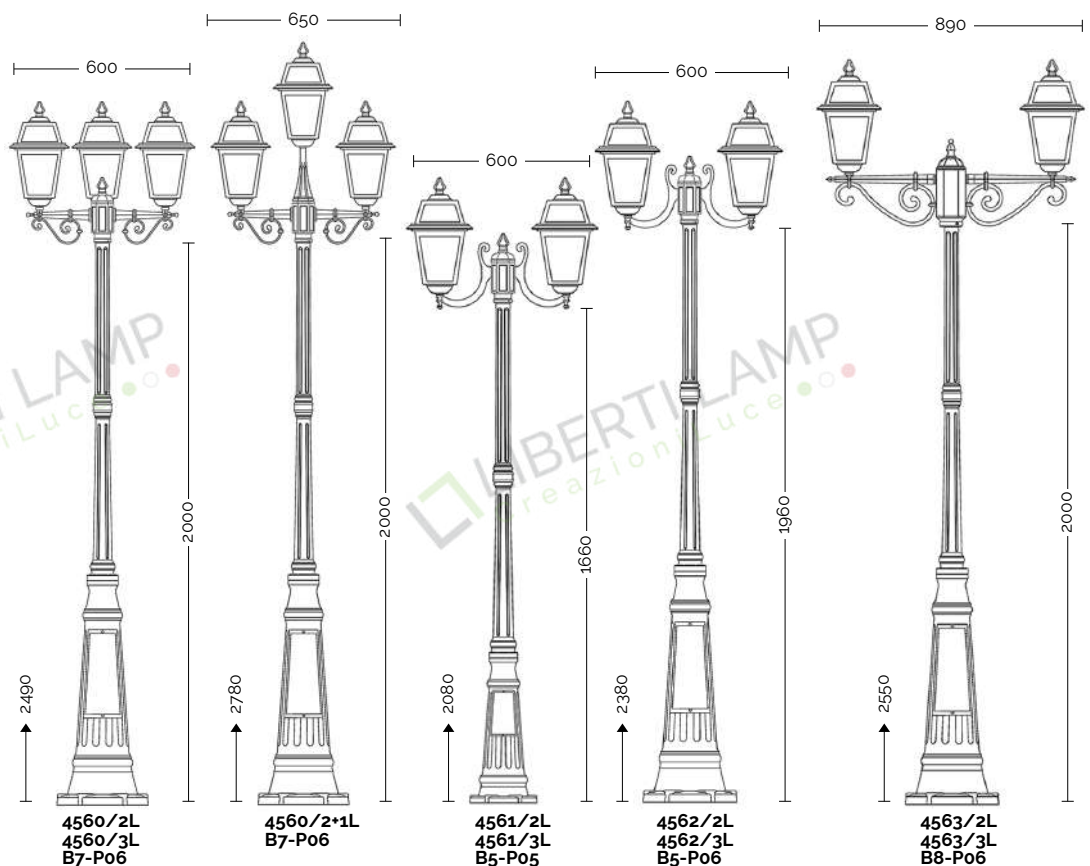

COLORI DISPONIBILI:

CO = corten (ruggine)

Corpo: alluminio pressofuso
Diffusore: vetro

VT = vetro trasparente (standard)

VS = vetro sabbato (su richiesta, vedere le condizioni riportate nel listino prezzi)

Viteria esterna in acciaio inox.
Tasselli di fissaggio inclusi.
Lampadina non inclusa.

Specifiche bracci e pali a pag. 586-591
Accessori a pag. 591

COLOURS AVAILABLE:

CO = corten
Body: die cast aluminium
Diffuser: glass

VT = transparent glass (standard)

VS = satin glass (on request, refer to conditions on price list).

External screws: stainless steel
Anchorage screws included.
Bulbs not included.

Arms and poles details on page 586-591
Accessories on page 591

Lampadine alogene, fluorescenti e a Led.
For alogen, fluorescent and Led lamps.

A** ... E

E27 75W

E27 23W

CE IP43