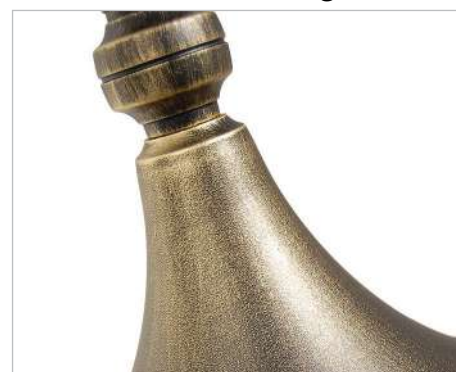

NO = nero-oro - black-gold