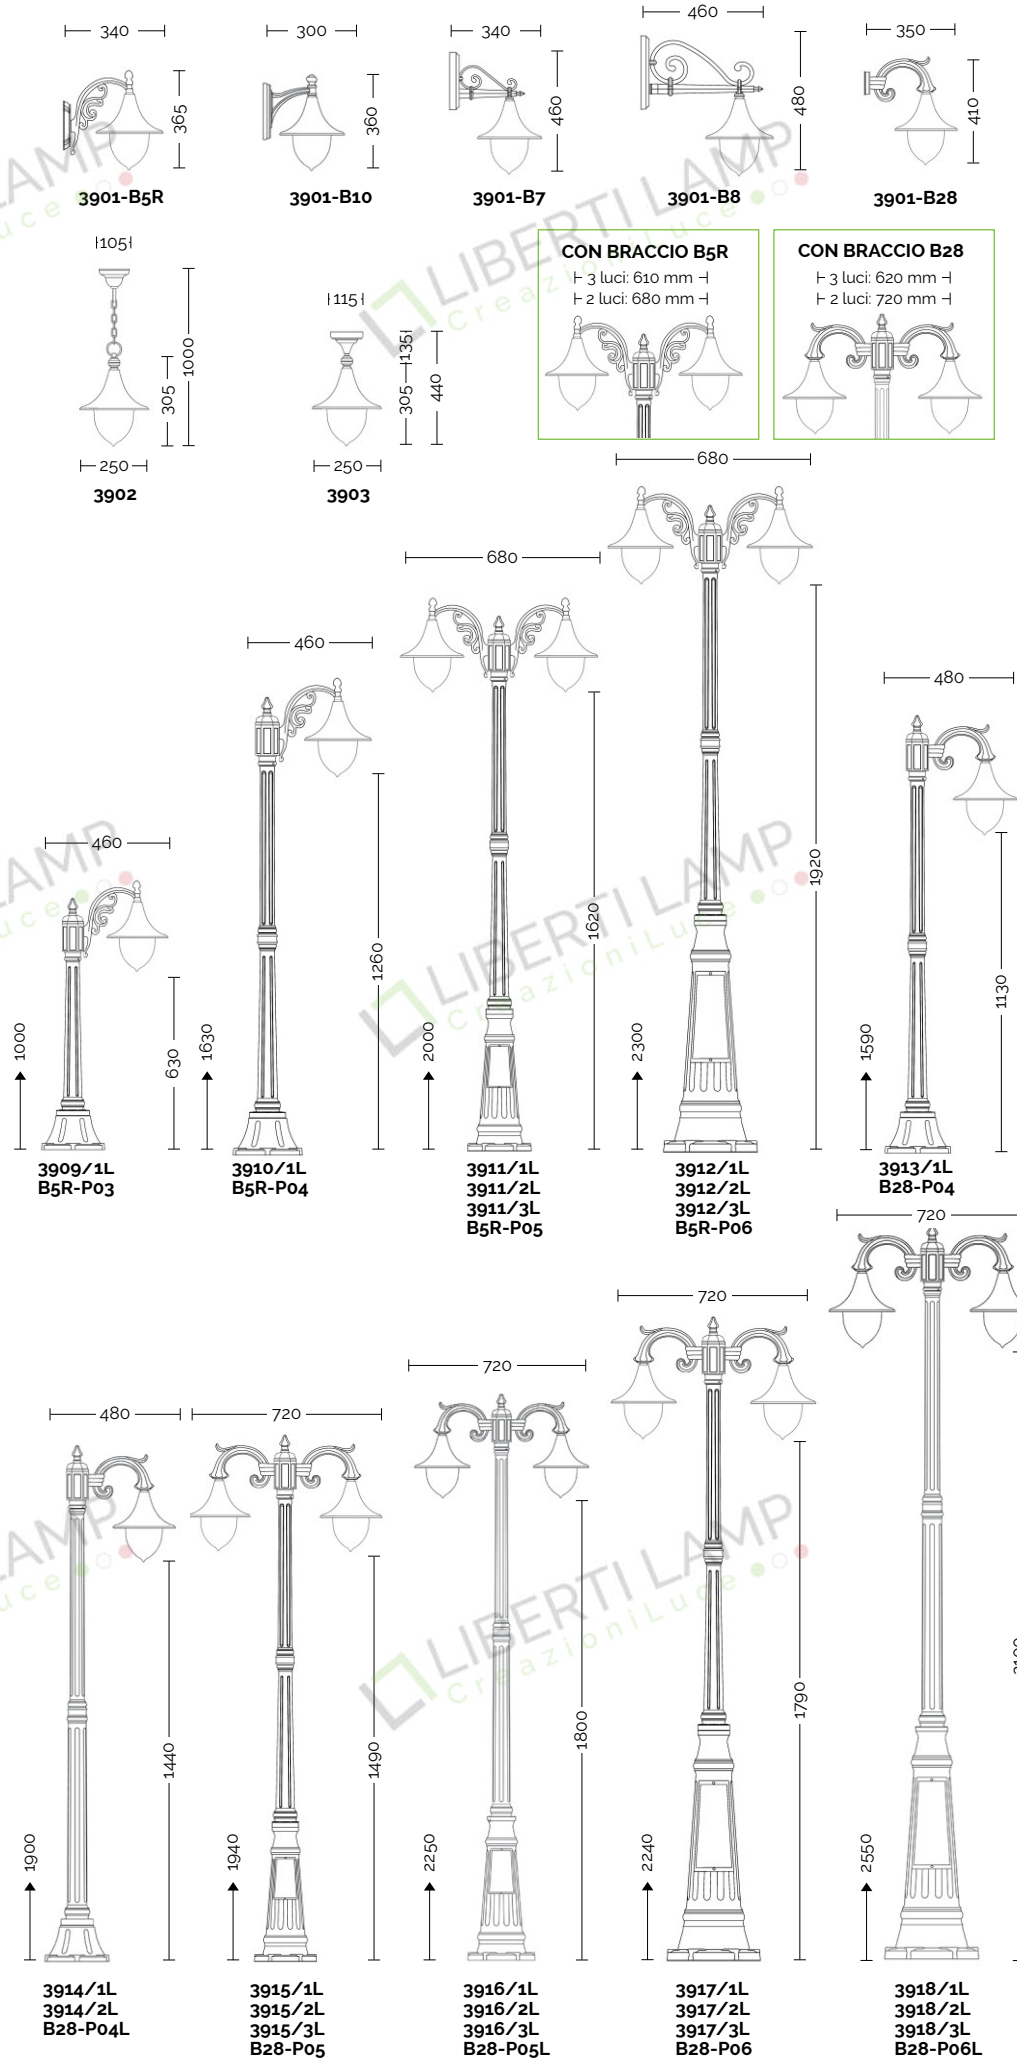

COLORI DISPONIBILI:

- NN = nero gofrato
- NO = nero-oro
- NA = nero-argento
- NR = nero-rame
- NV = nero-verde

Corpo: alluminio pressofuso

Diffusore: policarbonato

DF = policarbonato fumé (standard)

DT = policarbonato trasparente

DO = policarbonato opale

DG = policarbonato trasparente con goccia

Viteria esterna in acciaio inox.

Tasselli di fissaggio inclusi.

Lampadina non inclusa.

Specifiche bracci e pali a pag. 586-591

Accessori a pag. 591

COLOURS AVAILABLE:

- NN = black matt
- NO = black-gold
- NA = black-silver
- NR = black-copper
- NV = black-green

Body: die cast aluminium

Diffuser: polycarbonate

DF = smoked polycarbonate (standard)

DT = transparent polycarbonate

DO = opal polycarbonate

DG = transparent polycarbonate with drop

External screws: stainless steel

Anchorage screws included.

Bulbs not included.

Arms and poles details on page 586-591

Accessories on page 591

Lampadine alogene, fluorescenti e a Led.

For alogen, fluorescent and Led lamps.

A** ... E

E27 75W

E27 23W

CE IP43

Art. 3901-B5R nero-rame (NR) - DF

Art. 3901-B10 nero-verde (NV) - DF