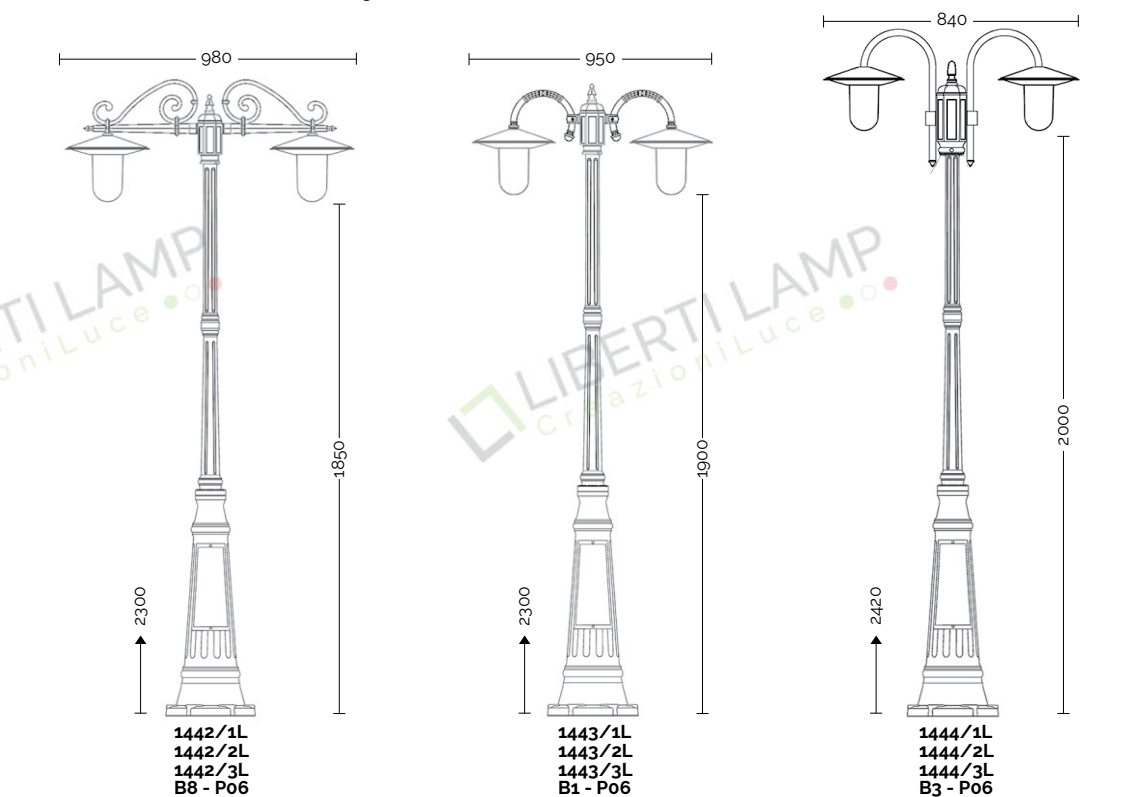

COLORI DISPONIBILI:

- NN = nero gofrato
- NO = nero-oro
- NA = nero-argento
- NR = nero-rame
- NV = nero-verde

Corpo: alluminio pressofuso
Diffusore: policarbonato

- PT = policarbonato trasparente
- PO = policarbonato opale (standard)

Viteria esterna in acciaio inox.
Tasselli di fissaggio inclusi.
Lampadina non inclusa.
Specifiche bracci e pali a pag. 586-591
Accessori a pag. 591

COLOURS AVAILABLE:

- NN = black matt
- NO = black-gold
- NA = black-silver
- NR = black-copper
- NV = black-green

Body: die cast aluminium
Diffuser: polycarbonate

- PT = transparent polycarbonate
- PO = opal polycarbonate (standard)

External screws: stainless steel
Anchorage screws included.
Bulbs not included.
Arms and poles details on page 586-591
Accessories on page 591

Lampadine alogene, fluorescenti e a Led.
For alogen, fluorescent and Led lamps.

A** ... E

- E27 75W
- E27 23W

CE IP43