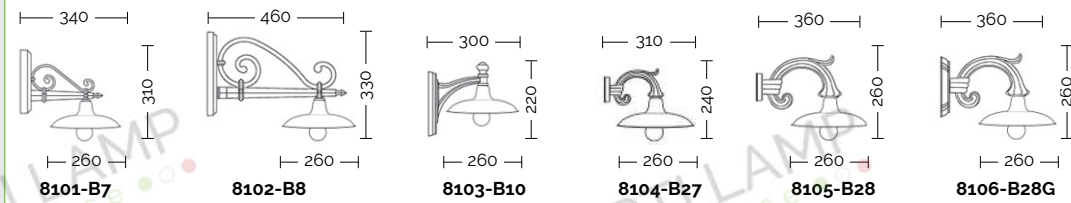

COLORI DISPONIBILI:

- NN = nero gofrato
- NO = nero-oro
- NA = nero-argento
- NR = nero-rame
- NV = nero-verde

Corpo: alluminio pressofuso
Diffusore: cappello in ottone naturale
Ø260 mm

Guarnizione in silicone aggiuntiva sul portalampade per una maggiore protezione.

Viteria esterna in acciaio inox.
Tasselli di fissaggio inclusi.
Lampadina non inclusa.

Specifiche bracci e pali a pag. 586-591
Accessori a pag. 591

COLOURS AVAILABLE:

- NN = black matt
- NO = black-gold
- NA = black-silver
- NR = black-copper
- NV = black-green

Body: die cast aluminium
Diffuser: natural brass hat Ø260 mm

Additional silicone protection on lamp holder.
External screws: stainless steel
Anchorage screws included.
Bulbs not included.

Arms and poles details on page 586-591
Accessories on page 591

Lampadine alogene, fluorescenti e a Led.
For alogen, fluorescent and Led lamps.
A++ .... E

E27 75W

E27 23W

IP23

CON BRACCIO B28

- ↳ 3 luci: 640 mm -1
- ↳ 2 luci: 730 mm -1

CON BRACCIO B8

- ↳ 3 luci: 770 mm -1
- ↳ 2 luci: 930 mm -1

CON BRACCIO B18

- ↳ 3 luci: 790 mm -1
- ↳ 2 luci: 950 mm -1