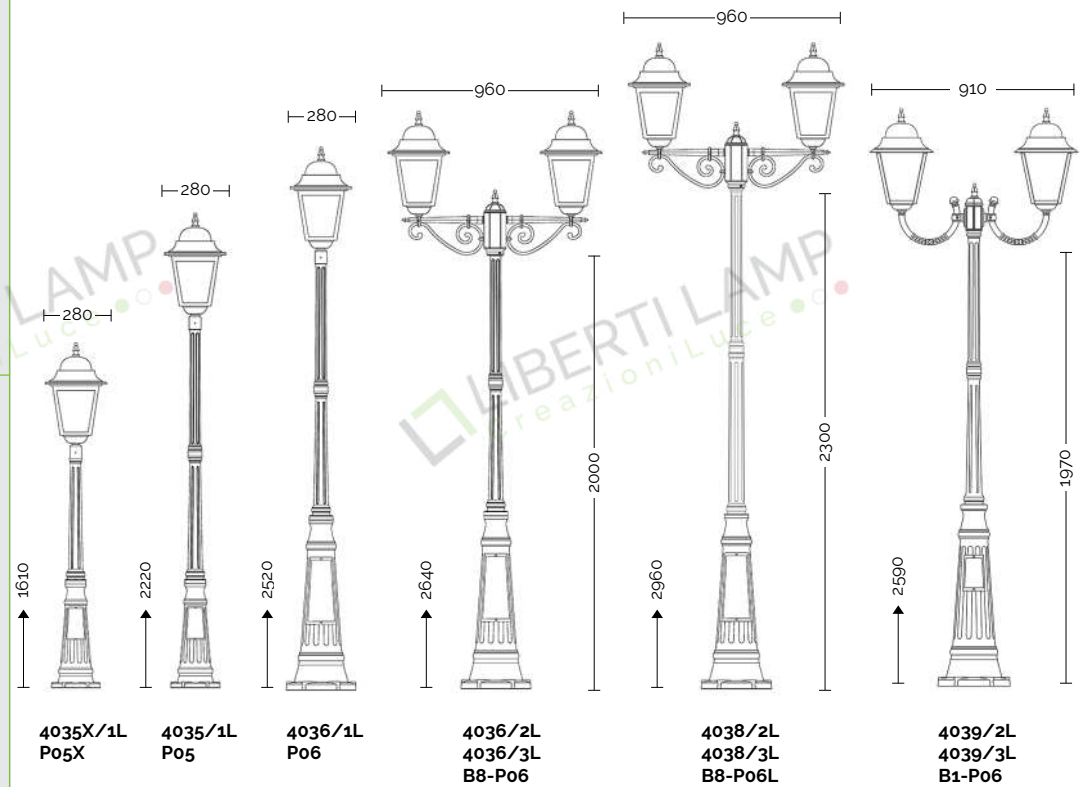

Arms and poles details on page 586-591  
Accessories on page 591

Lampadine alogene, fluorescenti e a Led.  
For alogen, fluorescent and Led lamps.

A++ ... E

 E27 75W

 E27 23W

CE IP43  

↑ Art. 4013 nero-oro (NO) - VT