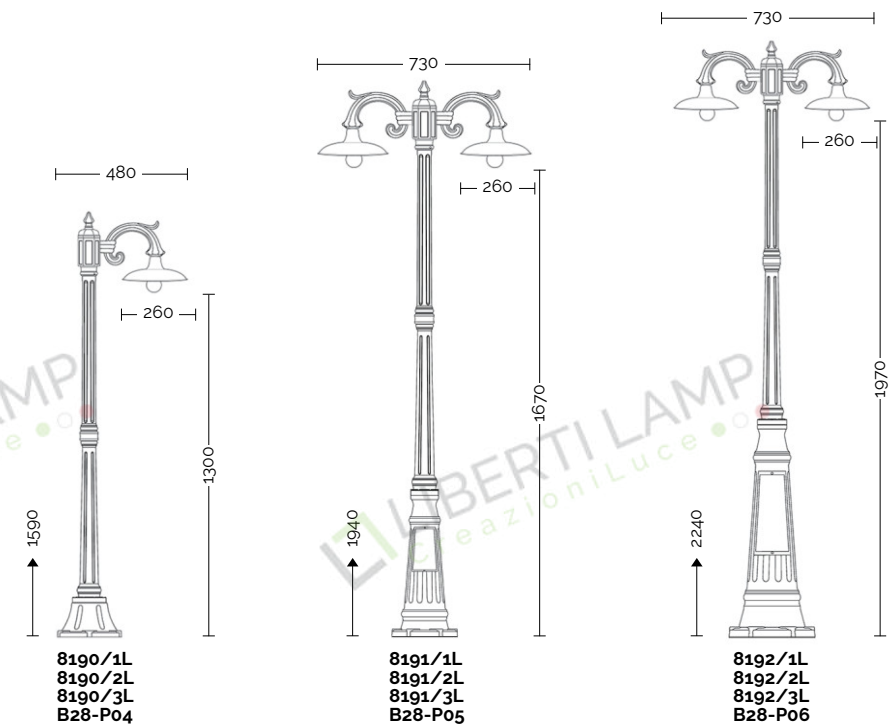

COLORI DISPONIBILI:

BB = bianco gofrato

Corpo: alluminio pressofuso
Diffusore: cappello in ottone naturale Ø260 mm

Guarnizione in silicone aggiuntiva sul portalampe per una maggiore protezione.
Viteria esterna in acciaio inox.
Tasselli di fissaggio inclusi.
Lampadina non inclusa.

Specifiche bracci e pali a pag. 586-591
Accessori a pag. 591

COLOURS AVAILABLE:

BB - white matt

Body: die cast aluminium
Diffuser: natural brass hat Ø260 mm

Additional silicone protection on lamp holder.
External screws: stainless steel
Anchorage screws included.
Bulbs not included.

Arms and poles details on page 586-591
Accessories on page 591

Lampadine alogene, fluorescenti e a Led.
For alogen, fluorescent and Led lamps.
A++ .... E

E27 75W

E27 23W

CE IP23

CON BRACCIO B28

┆ 3 luci: 640 mm ┆
┆ 2 luci: 730 mm ┆

CON BRACCIO B8

┆ 3 luci: 770 mm ┆
┆ 2 luci: 930 mm ┆