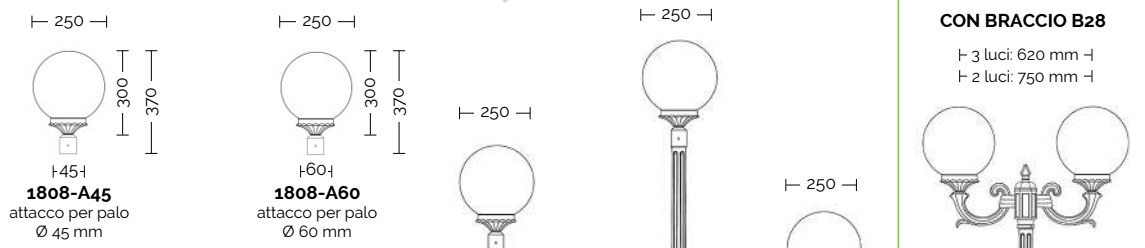

COLORI DISPONIBILI:

BB = bianco goffrato

BO = bianco-oro

Corpo: alluminio pressofuso
Diffusore: sfera d.250 mm in acrilico
Colori disponibili (da specificare):

SO = sfera opale (standard)

SF = sfera fumè

ST = sfera trasparente

Viteria esterna in acciaio inox.

Tasselli di fissaggio inclusi.

Lampadina non inclusa.

Specifiche bracci e pali a pag. 586-591

Accessori a pag. 591

COLOURS AVAILABLE:

BB = white matt

BO = white gold

Body: die cast aluminium
Diffuser: acrylic globe d.250 mm

Colours available (to specify):

SO = opal globe (standard)

SF = smoked globe

ST = transparent globe

External screws: stainless steel

Anchorage screws included.

Bulbs not included.

Arms and poles details on page 586-591

Accessories on page 591

Lampadine alogene, fluorescenti e a Led.
For alogen, fluorescent and Led lamps.

A** ... E

E27 75W

E27 23W

CE IP43