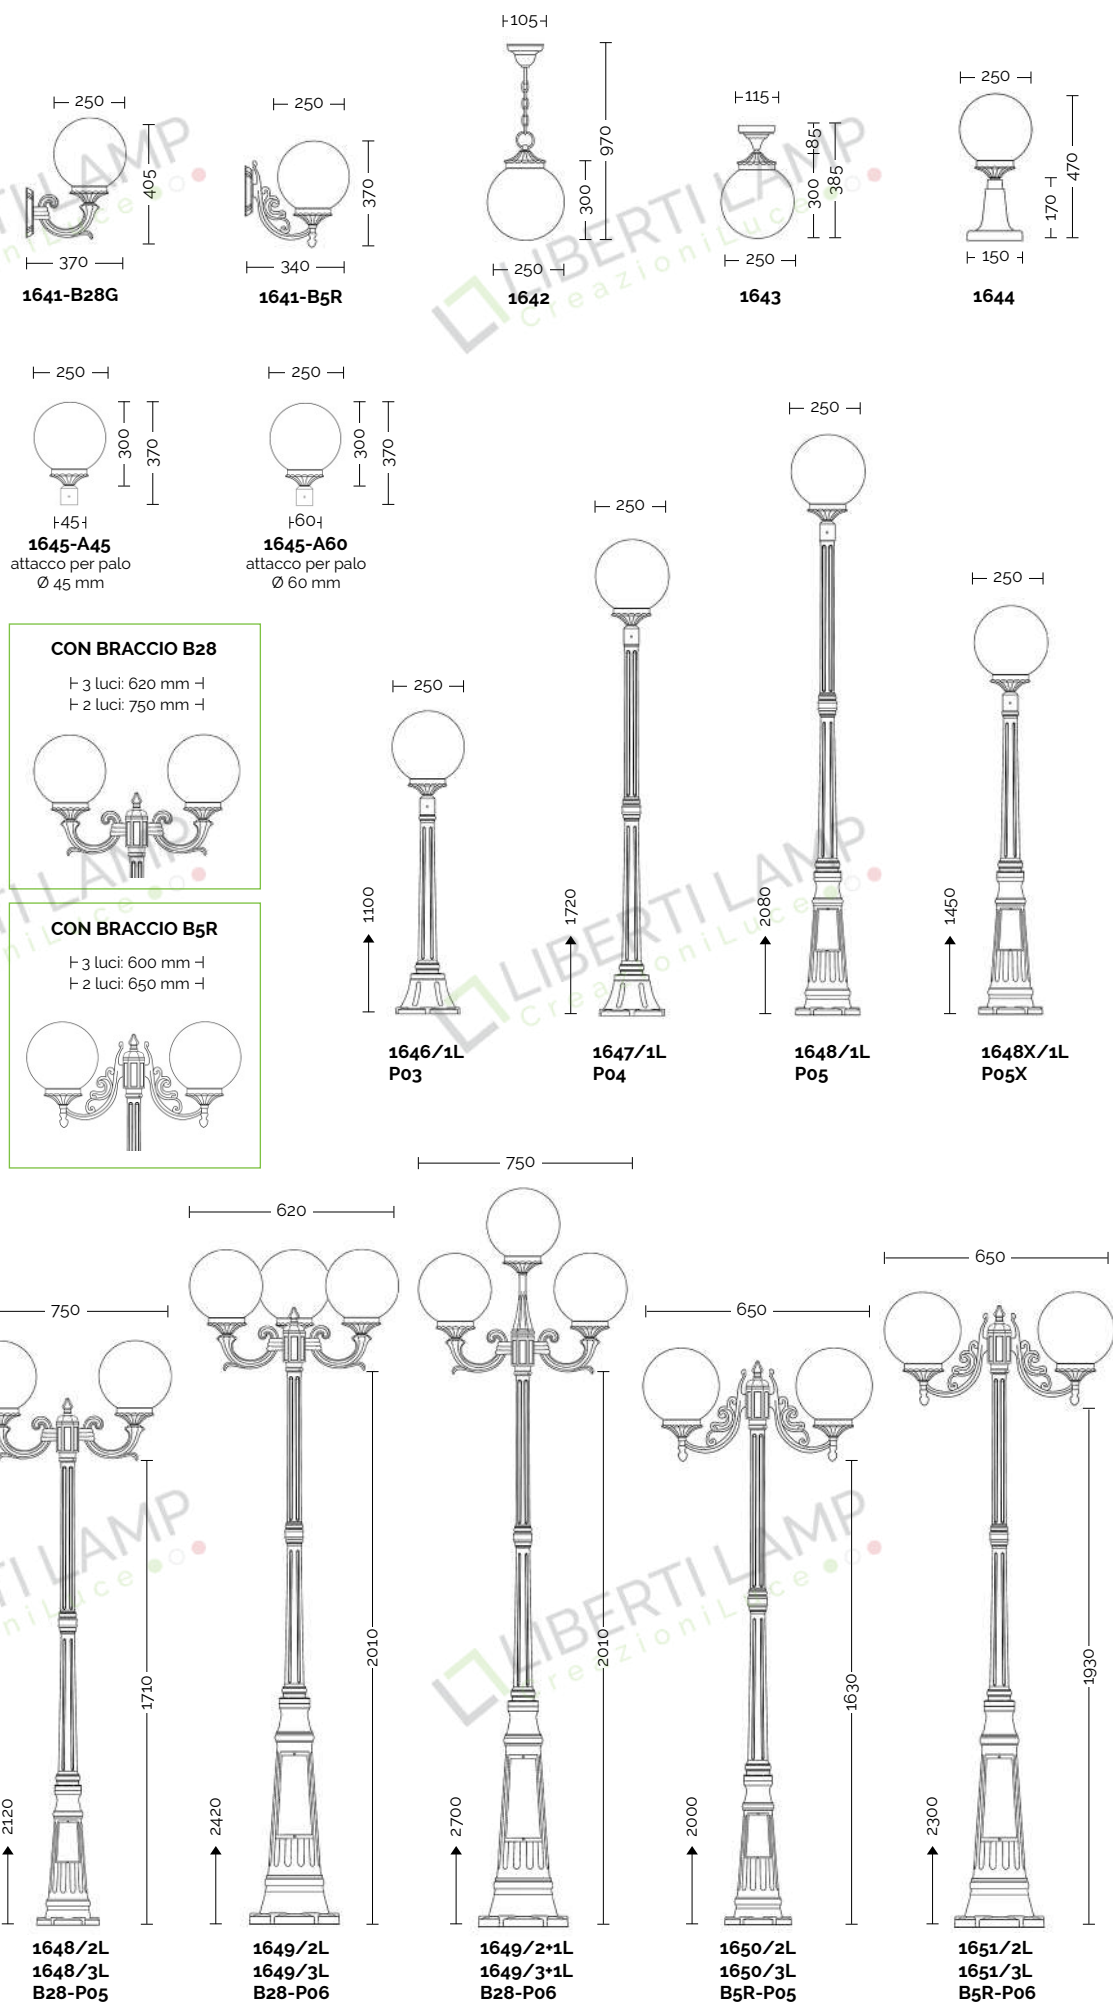

Art. 1642 corten (CO) - SO

Art. 1643 corten (CO) - SO

• ORIONE Ø 25 corten

• ORIONE Ø 25 corten

COLORI DISPONIBILI:

- **CO** - corten ruggine
- **Corpo:** alluminio pressofuso
- **Diffusore:** sfera d.250 mm in acrilico
- **SO** - sfera opale (standard)
- **SF** - sfera fumé
- **ST** - sfera trasparente

Viteria esterna in acciaio inox.
Tasselli di fissaggio inclusi.
Lampadina non inclusa.
Specifiche bracci e pali a pag. 586-591
Accessori a pag. 591

COLOURS AVAILABLE:

- **CO** - corten
- **Body:** die cast aluminium
- **Diffuser:** acrylic globe d.250 mm
- **SO** - opal globe (standard)
- **SF** - smoked globe
- **ST** - transparent globe

External screws: stainless steel
Anchorage screws included.
Bulbs not included.
Arms and poles details on page 586-591
Accessories on page 591

Lampadine alogene, fluorescenti e a Led.
For alogen, fluorescent and Led lamps.

A** ... E

E27 75W

E27 23W

IP43