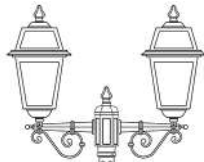

Lampadine alogene, fluorescenti e a Led.  
For alogen, fluorescent and Led lamps.

A\*\* ... E

 E27 75W

 E27 23W

**CON BRACCIO B7**

┆ 3 luci: 600 mm ┆

┆ 2 luci: 650 mm ┆

**CON BRACCIO B5**