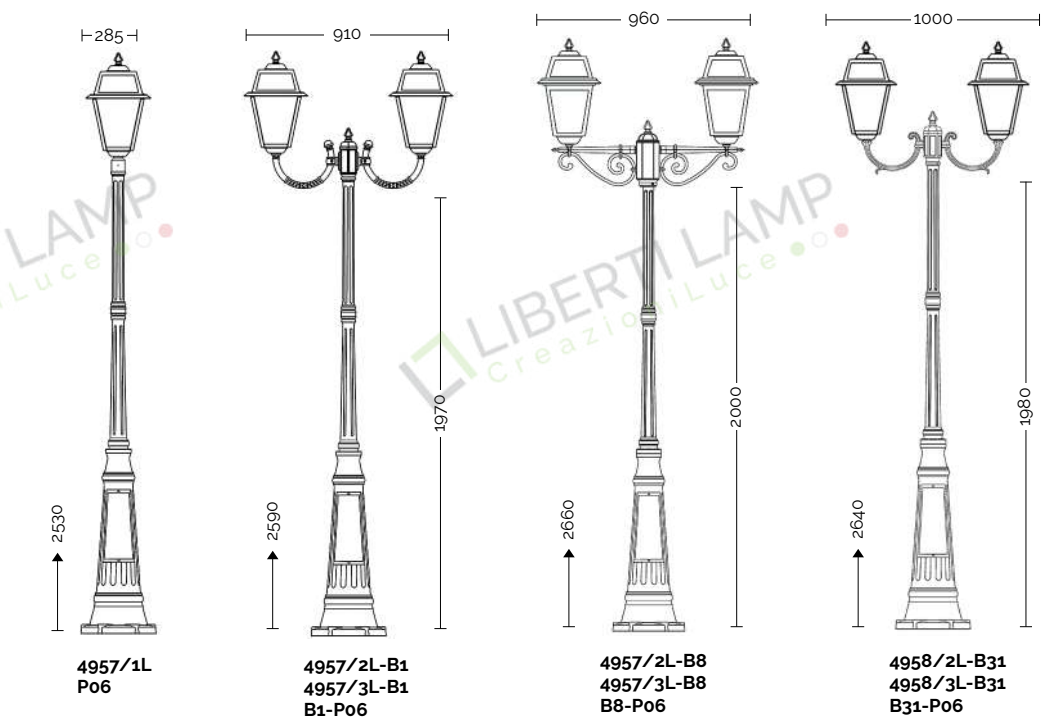

COLORI DISPONIBILI:

- NN - nero goffrato
- NO - nero-oro
- NA - nero-argento
- NR - nero-rame
- NV - nero-verde

Corpo: alluminio pressofuso
Diffusore: vetro

VT = vetro trasparente (standard)

VS = vetro sabbato (su richiesta, vedere le condizioni riportate nel listino prezzi)

Viteria esterna in acciaio inox.
Tasselli di fissaggio inclusi.
Lampadina non inclusa.
Specifiche bracci e pali a pag. 586-591
Accessori a pag. 591

COLOURS AVAILABLE:

- NN - black matt
- NO - black-gold
- NA - black-silver
- NR - black-copper
- NV - black-green

Body: die cast aluminium
Diffuser: glass

VT = transparent glass (standard)

VS = satin glass (on request, refer to conditions on price list).

External screws: stainless steel
Anchorage screws included.
Bulbs not included.

Arms and poles details on page 586-591
Accessories on page 591

Lampadine alogene, fluorescenti e a Led.
For alogen, fluorescent and Led lamps.

A** ... E

E27 75W

E27 23W

CE IP43