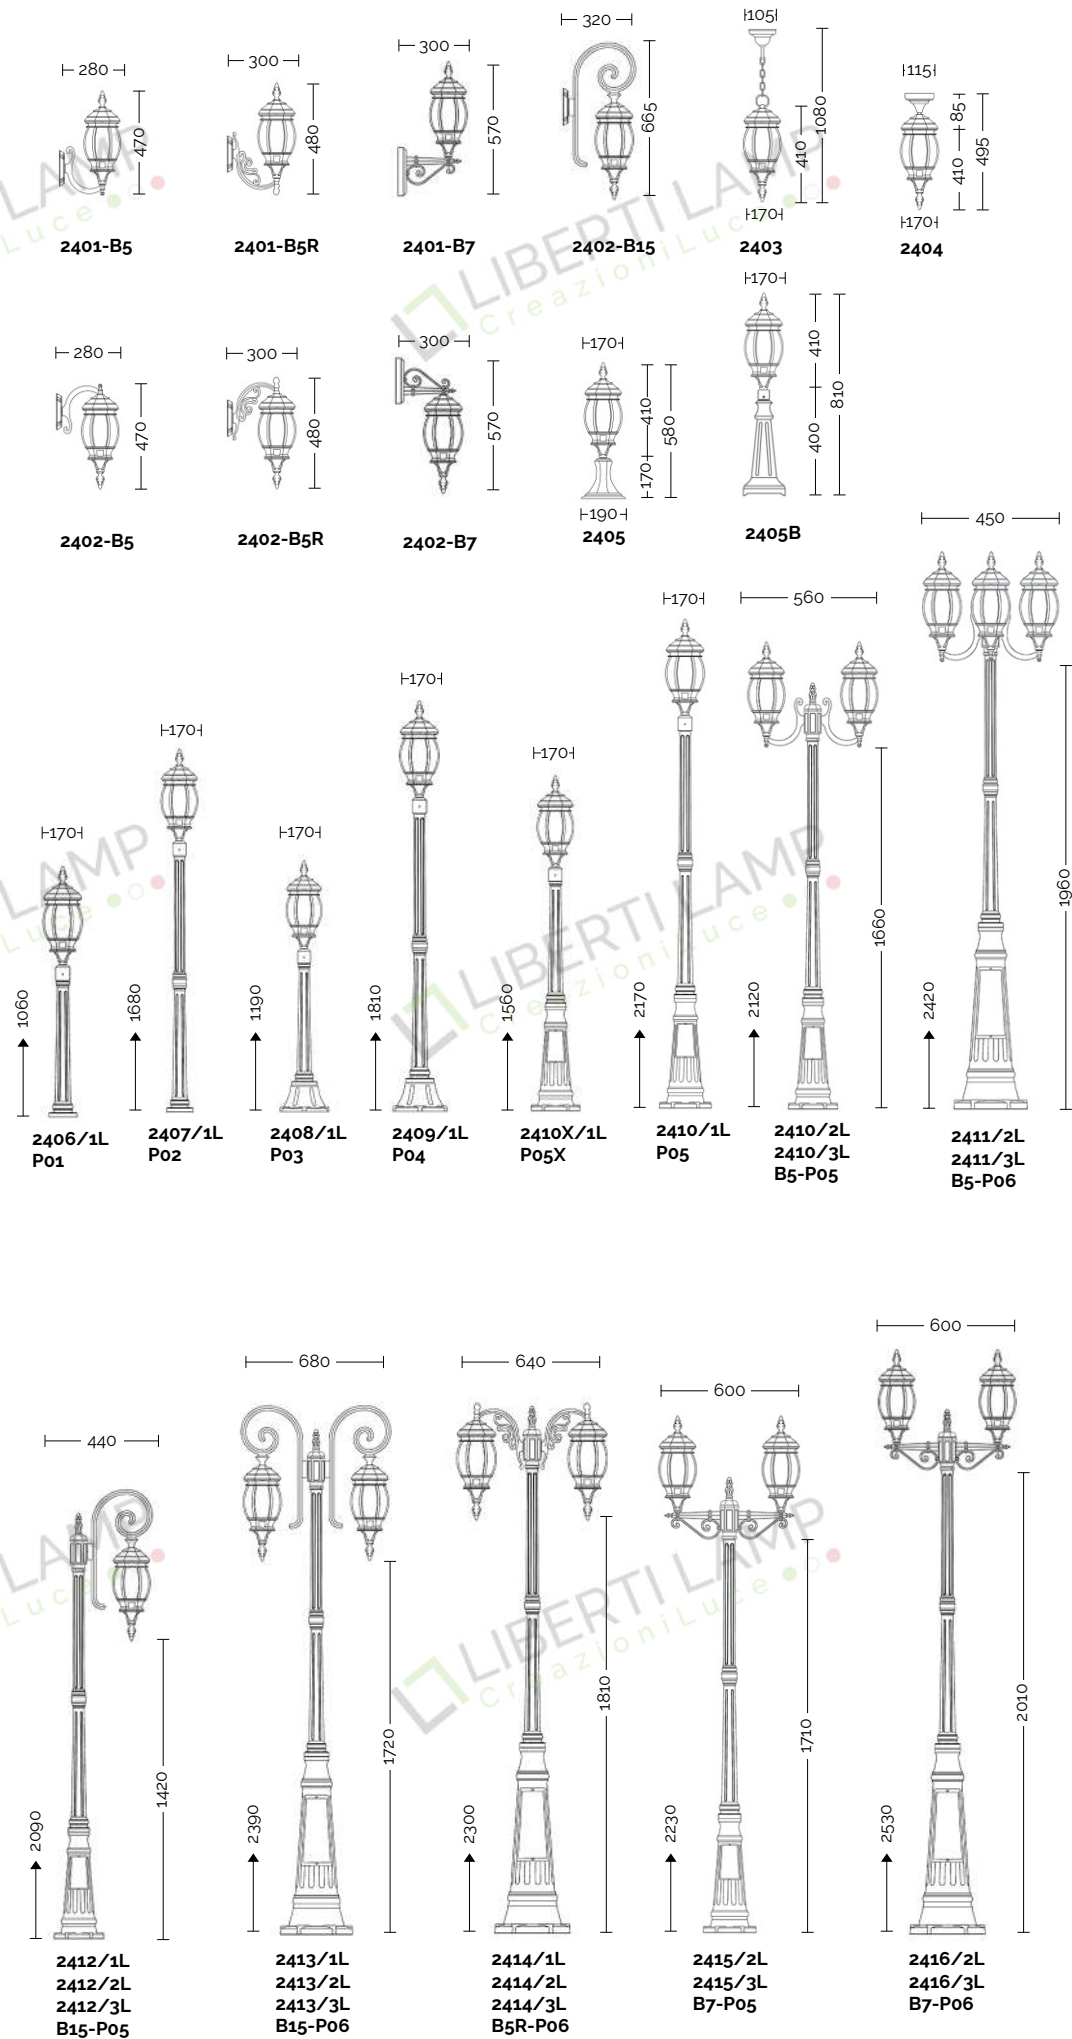

COLORI DISPONIBILI:

- NN - nero goffrato
- NO - nero-oro
- NA - nero-argento
- NR - nero-rame
- NV - nero-verde

Corpo: alluminio pressofuso

Diffusore: policarbonato trasparente

Viteria esterna in acciaio inox.

Tasselli di fissaggio inclusi.

Lampadina non inclusa.

Specifiche bracci e pali a

pag. 586-591

Accessori a pag. 591

COLOURS AVAILABLE:

- NN - black matt
- NO - black-gold
- NA - black-silver
- NR - black-copper
- NV - black-green

Body: die cast aluminium

Diffuser: transparent polycarbonate

External screws: stainless steel

Anchorage screws included.

Bulbs not included.

Arms and poles details on page 586-591

Accessories on page 591

Lampadine alogene, fluorescenti e a Led.
For alogen, fluorescent and Led lamps.

A** ... E

E27 75W

E27 23W

CE IP43

CON BRACCIO B5

┌ 3 luci: 450 mm ─┐
└ 2 luci: 560 mm ─┘

CON BRACCIO B15

┌ 3 luci: 540 mm ─┐
└ 2 luci: 680 mm ─┘
┌ 1 luce ─┐
└ 300 mm ─┘

CON BRACCIO B5R

┌ 3 luci: 520 mm ─┐
└ 2 luci: 640 mm ─┘

CON BRACCIO B7

┌ 3 luci: 530 mm ─┐
└ 2 luci: 600 mm ─┘