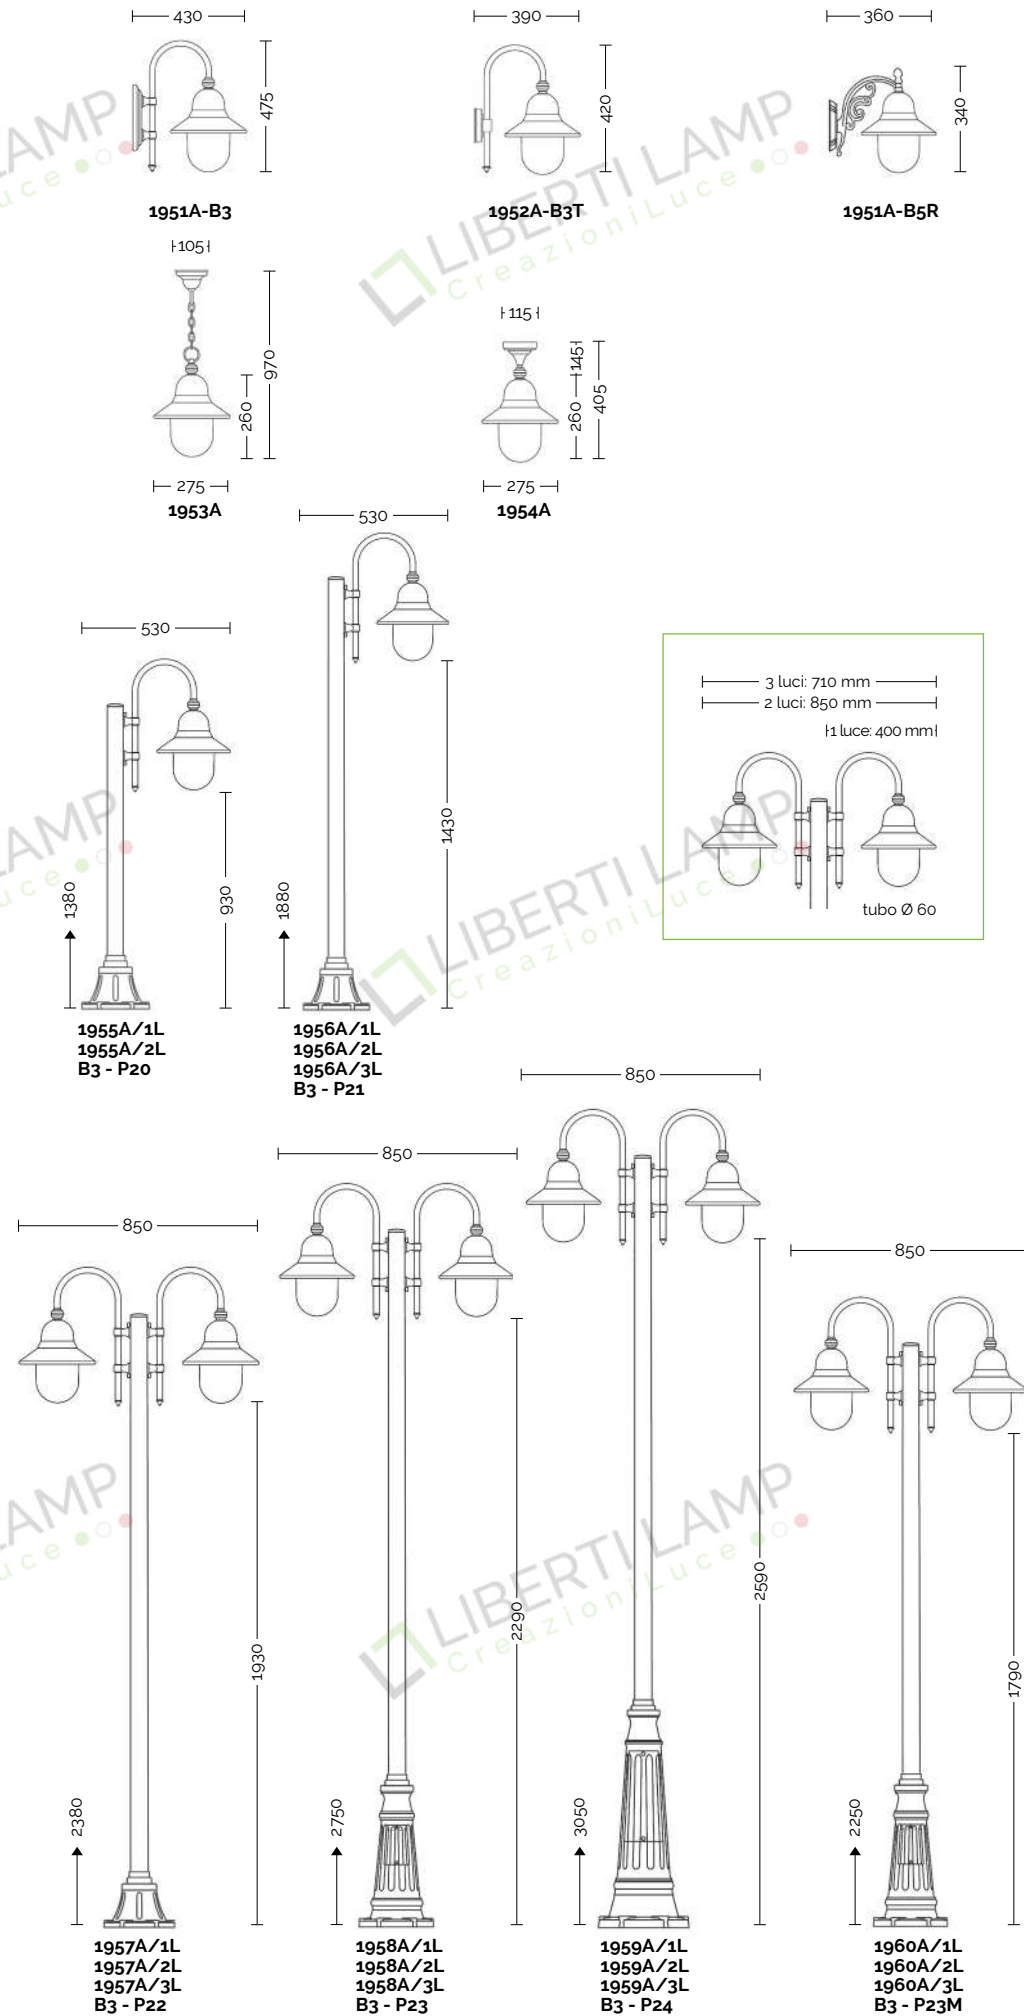

COLORI DISPONIBILI:

- NN = nero gofrato
- NO = nero-oro
- NA = nero-argento
- NR = nero-rame
- NV = nero-verde

Corpo: alluminio pressofuso

Diffusore: policarbonato

DT = policarbonato trasparente (standard)

DO = policarbonato opale

DF = policarbonato fumé

DG = policarbonato trasparente con goccia

Viteria esterna in acciaio inox.

Tasselli di fissaggio inclusi.

Lampadina non inclusa.

Specifiche bracci e pali a pag. 586-591

Accessori a pag. 591

COLOURS AVAILABLE:

- NN = black matt
- NO = black-gold
- NA = black-silver
- NR = black-copper
- NV = black-green

Body: die cast aluminium

Diffuser: polycarbonate

DT = transparent polycarbonate (standard)

DO = opal polycarbonate

DF = smoked polycarbonate

DG = transparent polycarbonate with drop

External screws: stainless steel

Anchorage screws included.

Bulbs not included.

Arms and poles details on page 586-591

Accessories on page 591

Lampadine alogene, fluorescenti e a Led.
For alogen, fluorescent and Led lamps.

A** ... E

E27 75W

E27 23W