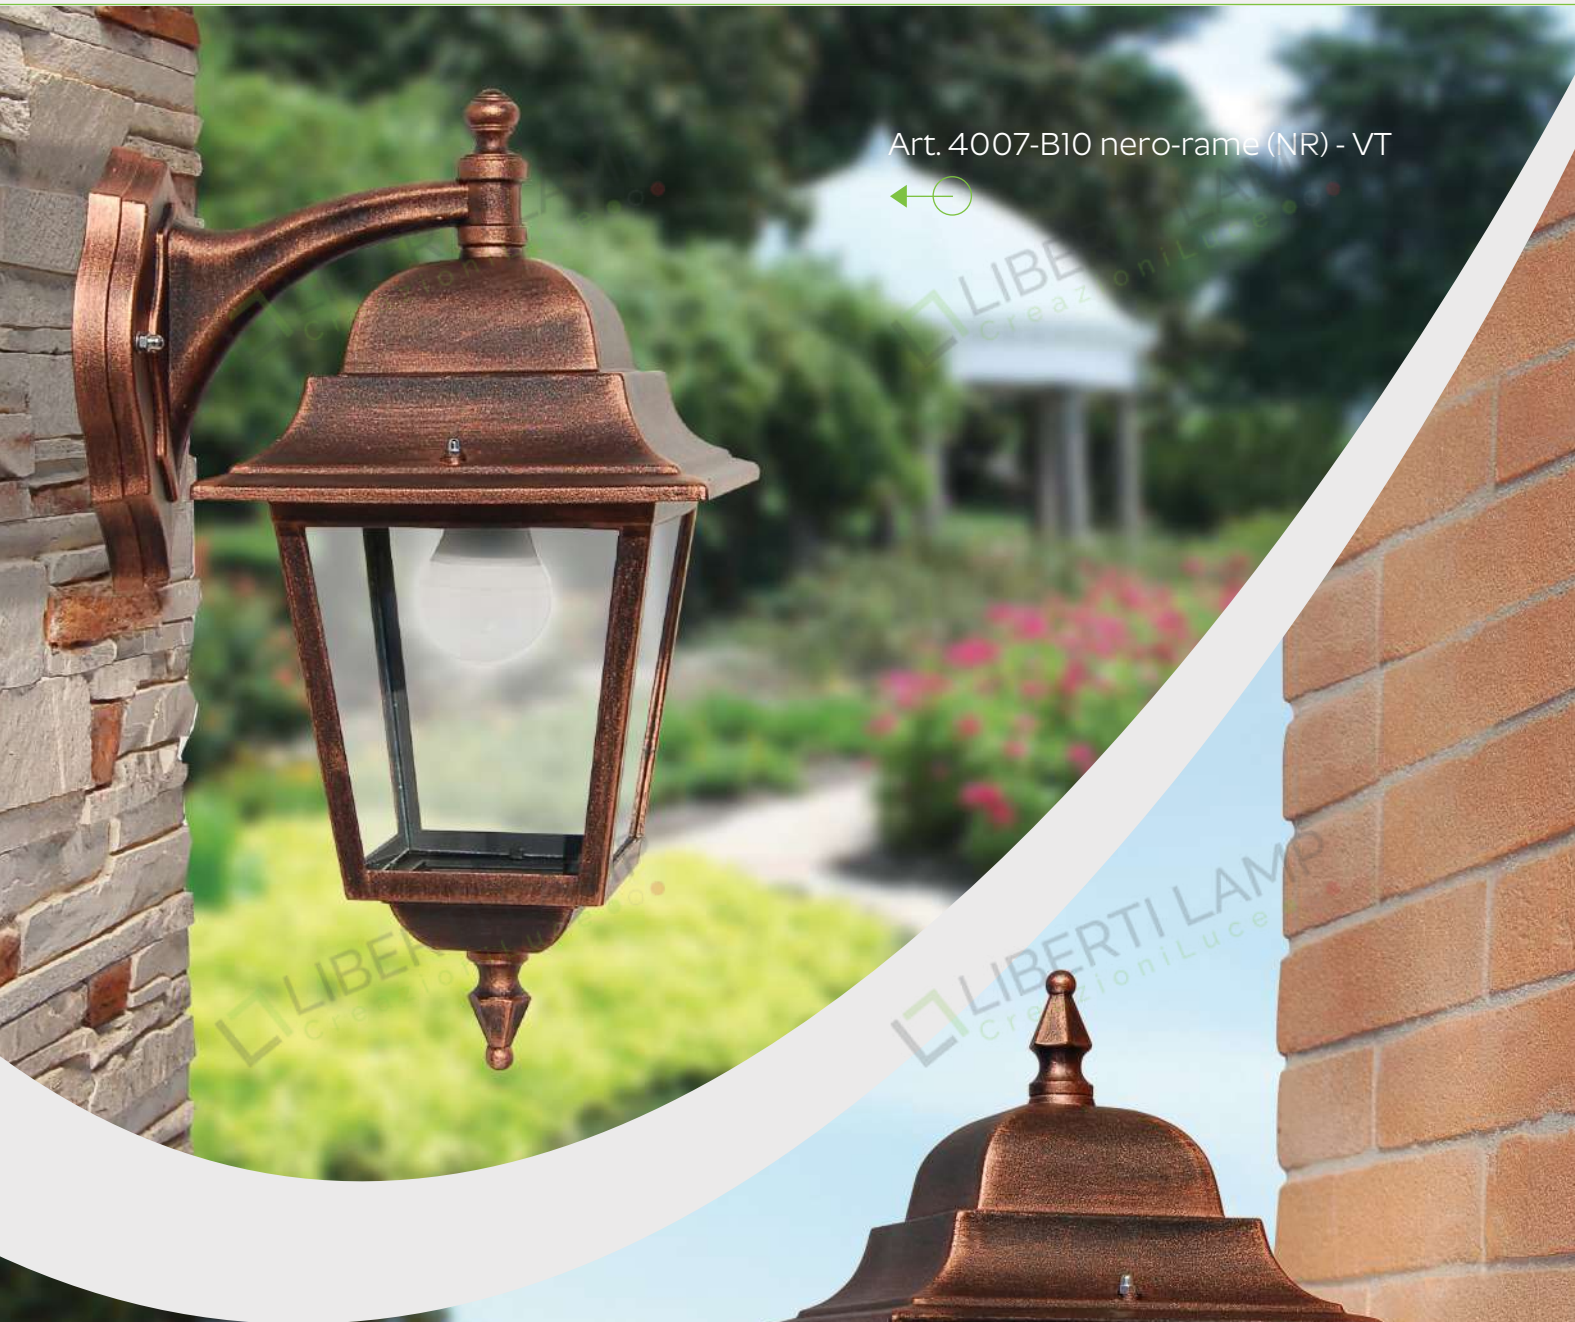

Lampadine alogene, fluorescenti e a Led.  
For alogen, fluorescent and Led lamps.

- A\*\* ... E
-  E27 75W
-  E27 23W
-  IP43

Art. 4007-B10 nero-rame (NR) - VT

Art. 4007-B7 nero-oro (NO) - VT

Art. 4006-B10 nero-rame (NR) - VT