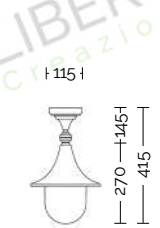

Lampadine alogene, fluorescenti e a Led.  
For alogen, fluorescent and Led lamps.

A\*\* ... E

- E27 75W
- E27 23W

CE IP43

1941A-B3

1943A

1941A-B3T

1943-PL/A