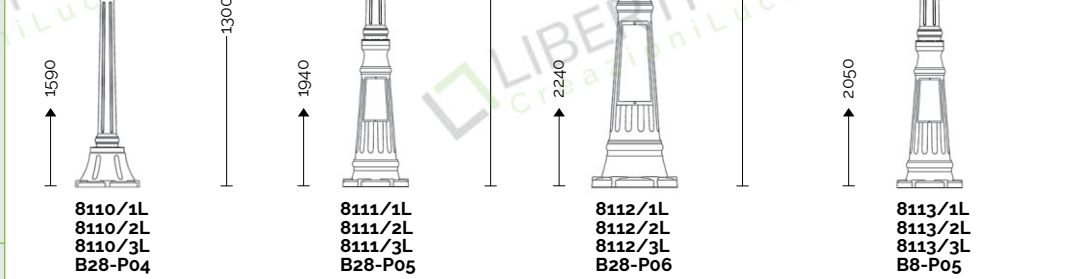

COLORI DISPONIBILI:

- NN = nero gofrato
- NO = nero-oro
- NA = nero-argento
- NR = nero-rame
- NV = nero-verde

Corpo: alluminio pressofuso
Diffusore: cappello in ottone naturale
Ø260 mm

Guarnizione in silicone aggiuntiva sul portalampade per una maggiore protezione.

Viteria esterna in acciaio inox.
Tasselli di fissaggio inclusi.
Lampadina non inclusa.

Specifiche bracci e pali a pag. 586-591
Accessori a pag. 591

COLOURS AVAILABLE:

- NN = black matt
- NO = black-gold
- NA = black-silver
- NR = black-copper
- NV = black-green

Body: die cast aluminium
Diffuser: natural brass hat Ø260 mm

Additional silicone protection on lamp holder.
External screws: stainless steel
Anchorage screws included.
Bulbs not included.

Arms and poles details on page 586-591
Accessories on page 591

Lampadine alogene, fluorescenti e a Led.
For alogen, fluorescent and Led lamps.
A++ .... E

E27 75W

E27 23W

IP23

CON BRACCIO B28

- ↳ 3 luci: 640 mm -1
- ↳ 2 luci: 730 mm -1

CON BRACCIO B8

- ↳ 3 luci: 770 mm -1
- ↳ 2 luci: 930 mm -1

CON BRACCIO B18

- ↳ 3 luci: 790 mm -1
- ↳ 2 luci: 950 mm -1