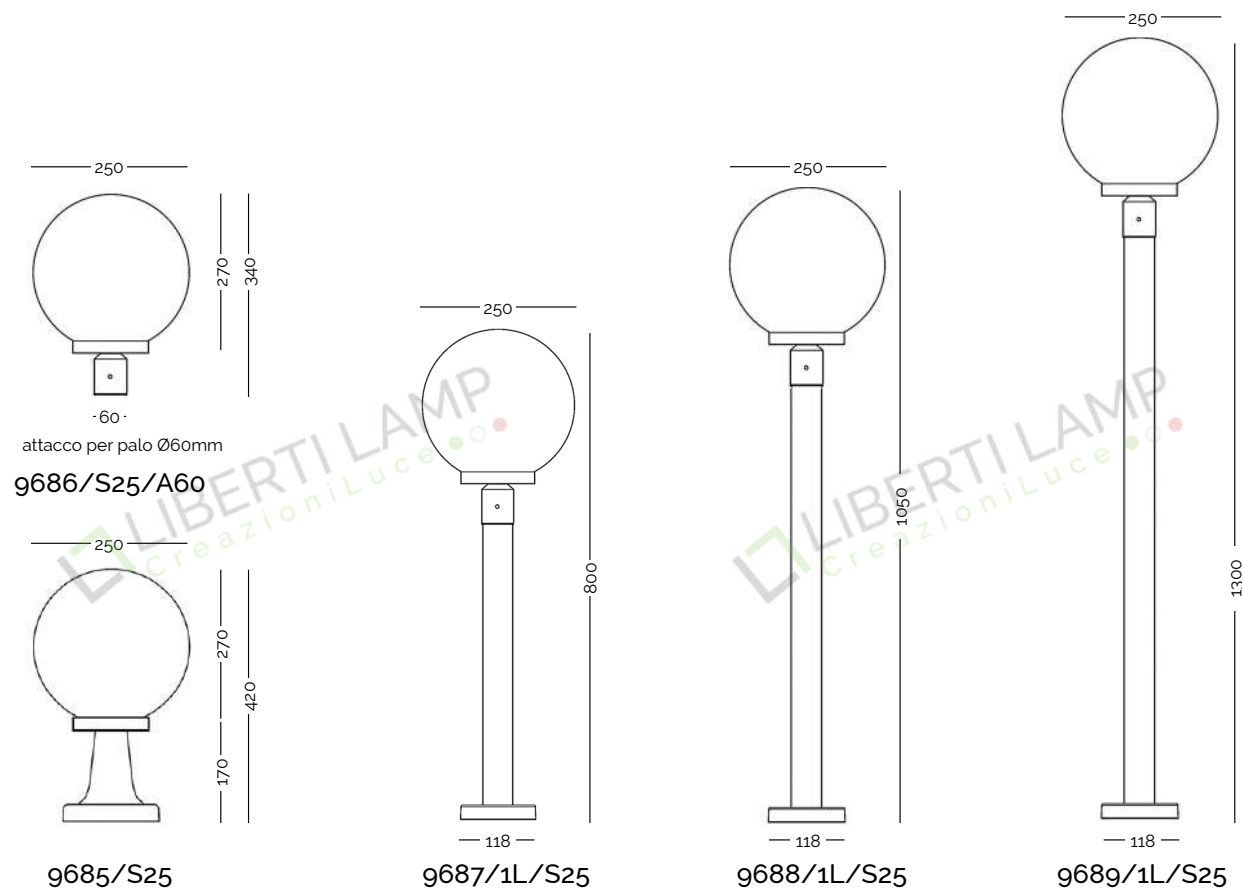

Anchorage screws included.

Bulb not included.

 E27 70W

 E27 23W

For halogen, fluorescent and LED lamps

A++ ... E

 IP43 

Art. 9682/S25  
bianco gofrato (BB) - SO