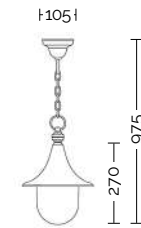

Lampadine alogene, fluorescenti e a Led.  
For alogen, fluorescent and Led lamps.

A\*\* ... E

- E27 75W
- E27 23W

CE IP43

1941A-B3

1943A

1941A-B3T

1943-PL/A