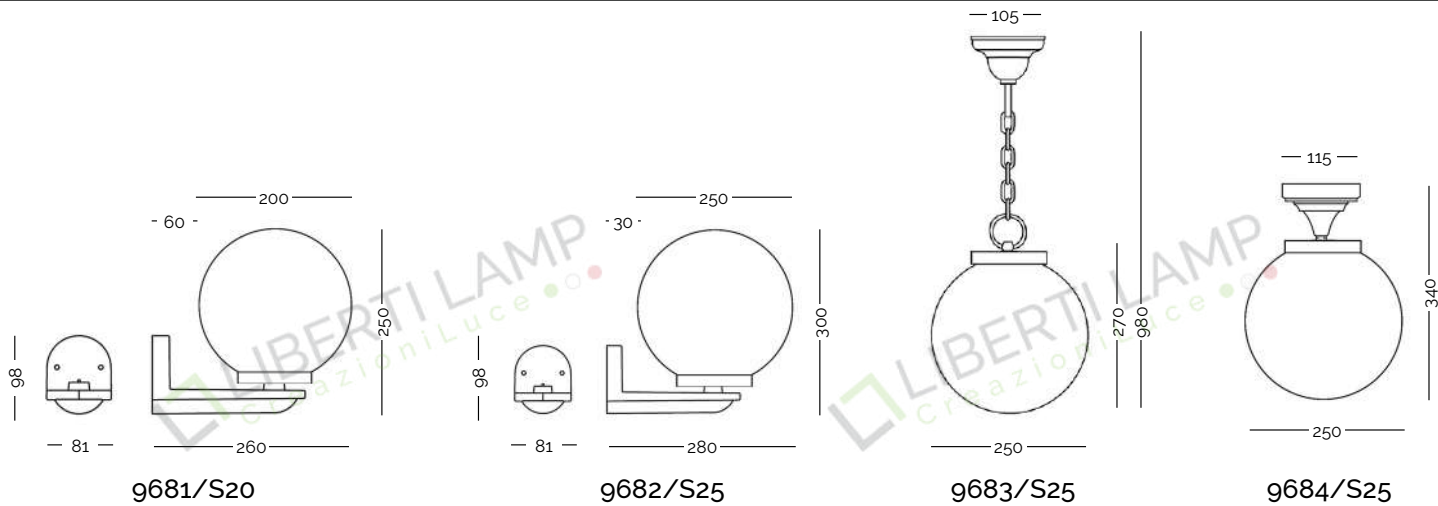

Anchorage screws included.

Bulb not included.

 E27 70W

 E27 23W

For halogen, fluorescent and LED lamps

A++ ... E

 IP43 

Art. 9682/S25  
bianco gofrato (BB) - SO