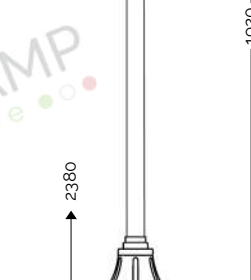

1946A/1L
1946A/2L
1946A/3L
B3 - P22