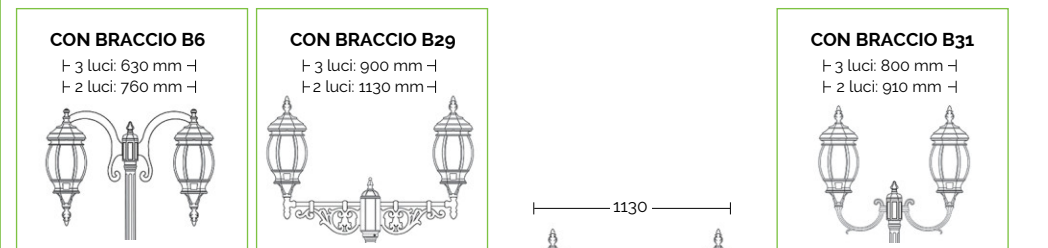

COLORI DISPONIBILI:

- NN = nero goffrato
- NO = nero-oro
- NA = nero-argento
- NR = nero-rame
- NV = nero-verde

Corpo: alluminio pressofuso

Diffusore: policarbonato trasparente

Viteria esterna in acciaio inox.
Tasselli di fissaggio inclusi.
Lampadina non inclusa.
Specifiche bracci e pali a pag. 586-591
Accessori a pag. 591

COLOURS AVAILABLE:

- NN = black matt
- NO = black-gold
- NA = black-silver
- NR = black-copper
- NV = black-green

Body: die cast aluminium

Diffuser: transparent polycarbonate

External screws: stainless steel
Anchorage screws included.
Bulbs not included.

Arms and poles details on page 586-591
Accessories on page 591

Lampadine alogene, fluorescenti e a Led.
For halogen, fluorescent and Led lamps.
A++ .... E

E27 75W

E27 23W

IP43

Art. 2301-B31 nero-rame (NR)