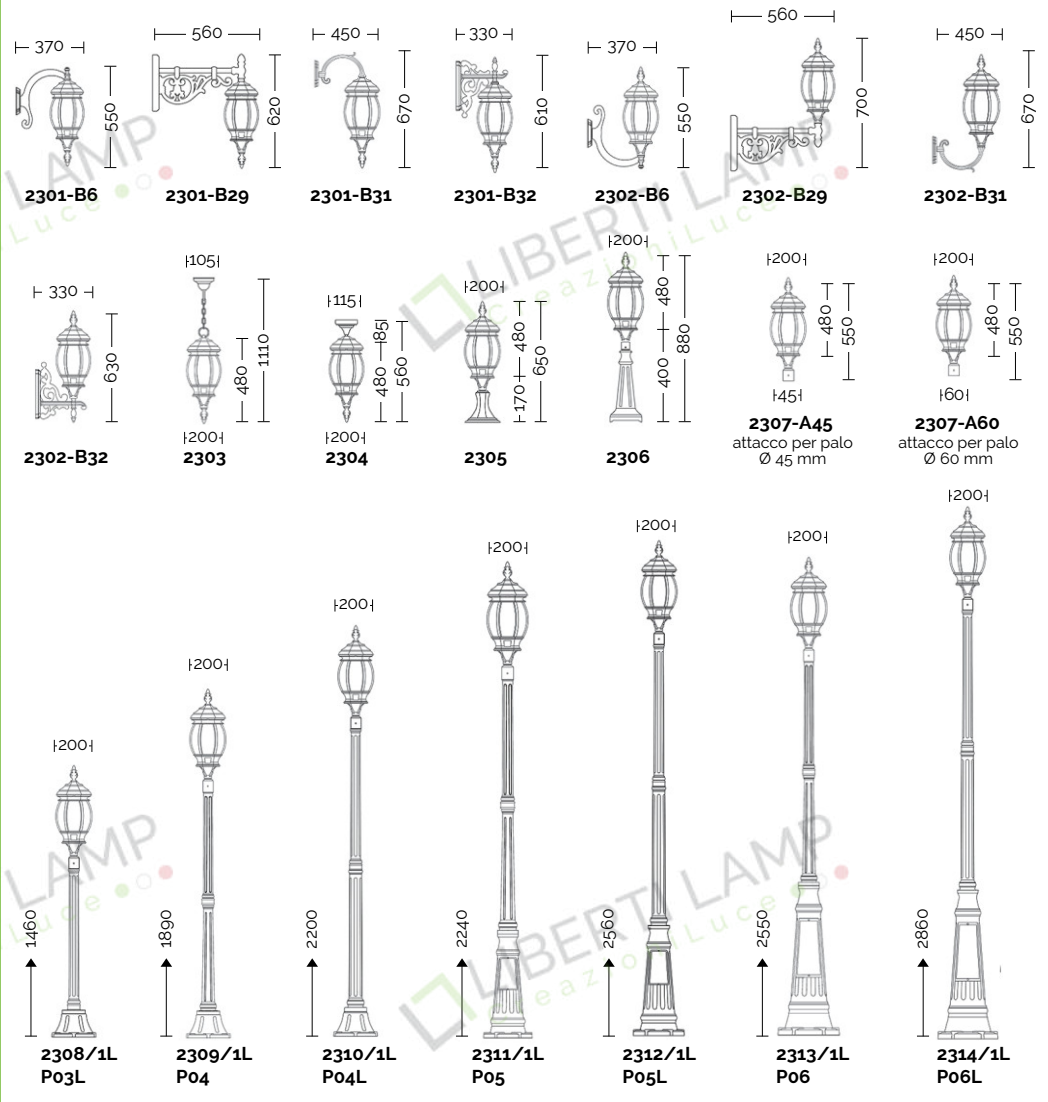

COLORI DISPONIBILI:

- NN = nero goffrato
- NO = nero-oro
- NA = nero-argento
- NR = nero-rame
- NV = nero-verde

Corpo: alluminio pressofuso

Diffusore: policarbonato trasparente

Viteria esterna in acciaio inox.
Tasselli di fissaggio inclusi.
Lampadina non inclusa.
Specifiche bracci e pali a pag. 586-591
Accessori a pag. 591

COLOURS AVAILABLE:

- NN = black matt
- NO = black-gold
- NA = black-silver
- NR = black-copper
- NV = black-green

Body: die cast aluminium

Diffuser: transparent polycarbonate

External screws: stainless steel
Anchorage screws included.
Bulbs not included.

Arms and poles details on page 586-591
Accessories on page 591

Lampadine alogene, fluorescenti e a Led.
For halogen, fluorescent and Led lamps.
A++ .... E

E27 75W

E27 23W

IP43

Art. 2301-B31 nero-rame (NR)