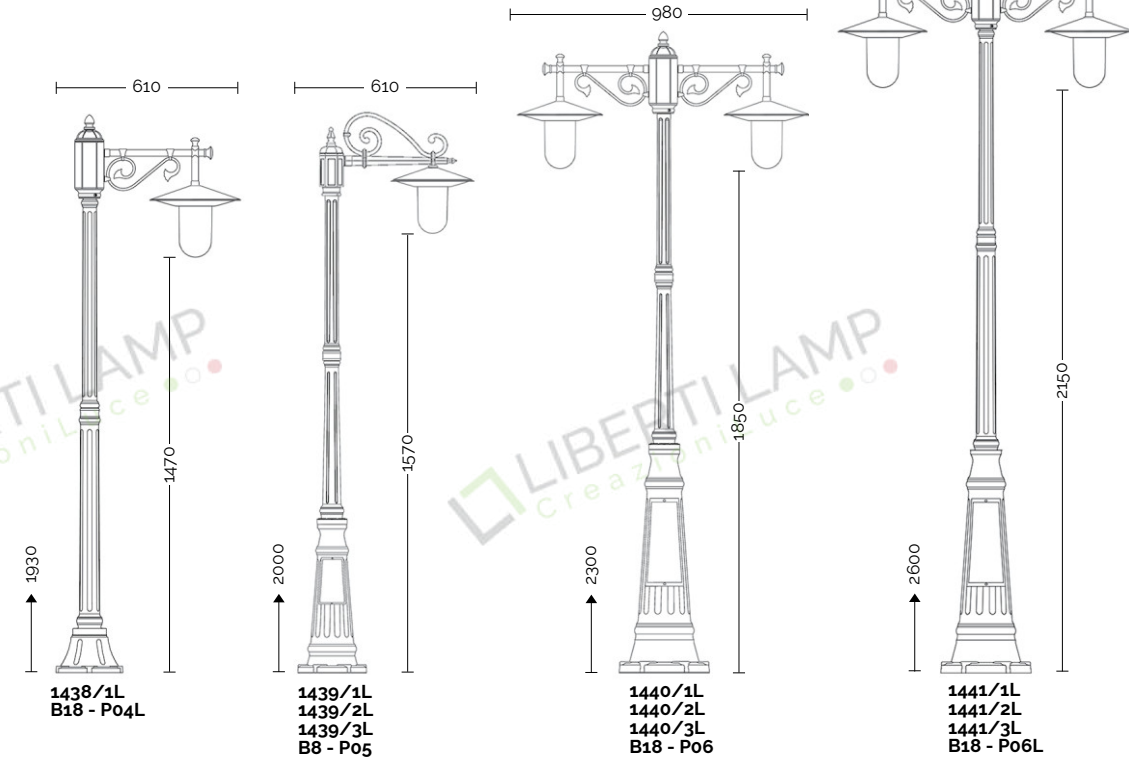

COLORI DISPONIBILI:

- NN = nero gofrato
- NO = nero-oro
- NA = nero-argento
- NR = nero-rame
- NV = nero-verde

Corpo: alluminio pressofuso
Diffusore: policarbonato

- PT = policarbonato trasparente
- PO = policarbonato opale (standard)

Viteria esterna in acciaio inox.
Tasselli di fissaggio inclusi.
Lampadina non inclusa.
Specifiche bracci e pali a pag. 586-591
Accessori a pag. 591

COLOURS AVAILABLE:

- NN = black matt
- NO = black-gold
- NA = black-silver
- NR = black-copper
- NV = black-green

Body: die cast aluminium
Diffuser: polycarbonate

- PT = transparent polycarbonate
- PO = opal polycarbonate (standard)

External screws: stainless steel
Anchorage screws included.
Bulbs not included.
Arms and poles details on page 586-591
Accessories on page 591

Lampadine alogene, fluorescenti e a Led.
For alogen, fluorescent and Led lamps.

A** ... E

- E27 75W
- E27 23W

CE IP43