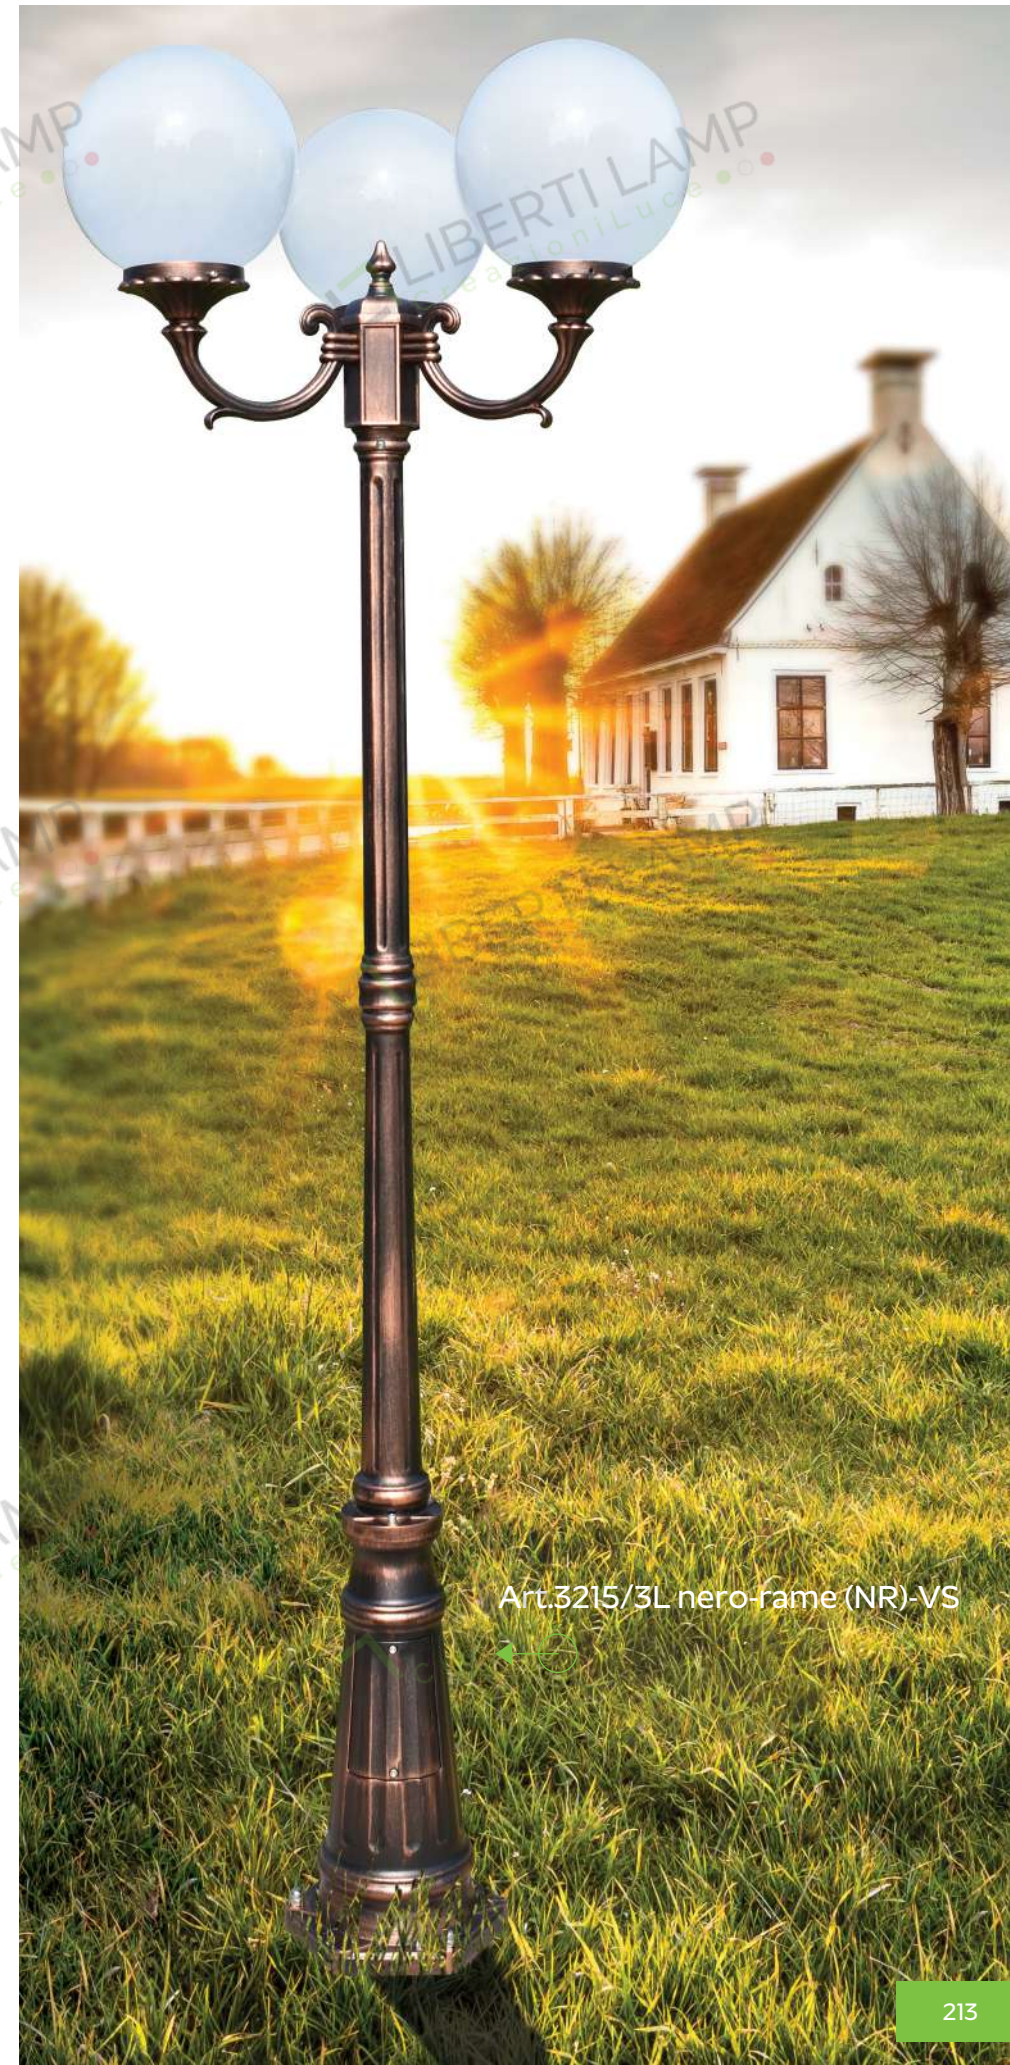

Art. 3204-B29 nero-rame (NR) - VT

Art.3213/1L nero-verde (NV) - VS

Art.3215/3L nero-rame (NR)-VS