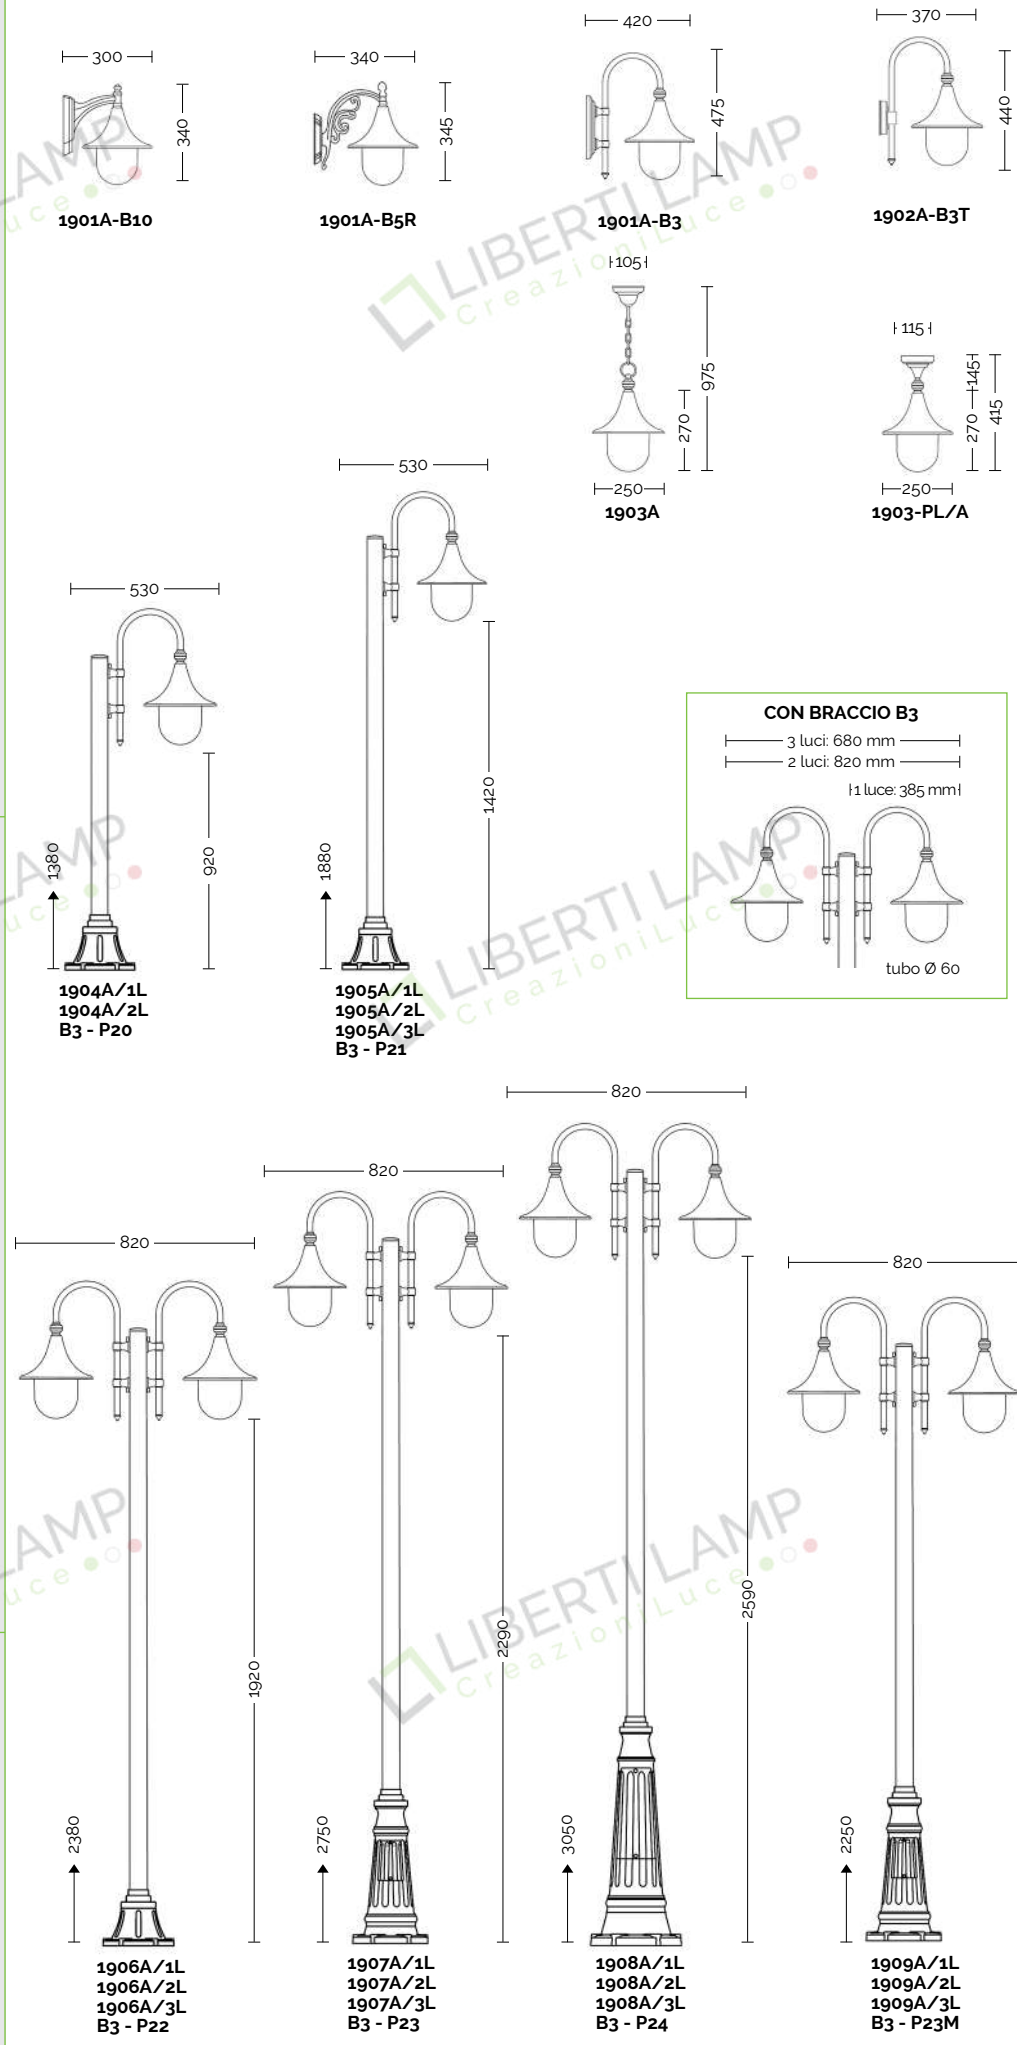

COLORI DISPONIBILI:

- NN = nero gofrato
- NO = nero-oro
- NA = nero-argento
- NR = nero-rame
- NV = nero-verde

Corpo: alluminio pressofuso

Diffusore: policarbonato

DT = policarbonato trasparente (standard)

DO = policarbonato opale

DF = policarbonato fumé

DG = policarbonato trasparente con goccia

Viteria esterna in acciaio inox.

Tasselli di fissaggio inclusi.

Lampadina non inclusa.

Specifiche bracci e pali a pag. 586-591

Accessori a pag. 591

COLOURS AVAILABLE:

- NN = black matt
- NO = black-gold
- NA = black-silver
- NR = black-copper
- NV = black-green

Body: die cast aluminium

Diffuser: polycarbonate

DT = transparent polycarbonate (standard)

DO = opal polycarbonate

DF = smoked polycarbonate

DG = transparent polycarbonate with drop

External screws: stainless steel

Anchorage screws included.

Bulbs not included.

Arms and poles details on page 586-591

Accessories on page 591

Lampadine alogene, fluorescenti e a Led.
For halogen, fluorescent and Led lamps.

A** ... E

E27 75W

E27 23W

IP43