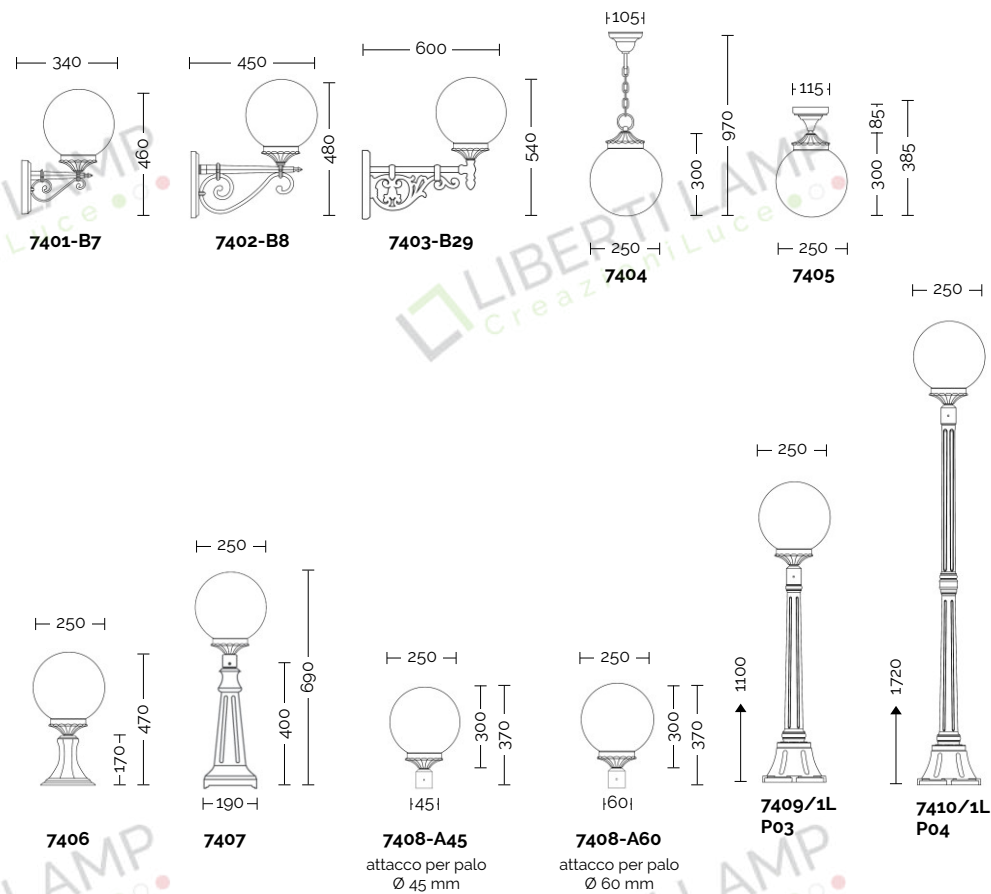

● CALLIOPE nero

● CALLIOPE nero

COLORI DISPONIBILI:

- NN = nero goffrato
- NO = nero-oro
- NA = nero-argento
- NR = nero-rame
- NV = nero-verde

Corpo: alluminio pressofuso
Diffusore: sfera d.250 mm in acrilico
Colori disponibili (da specificare):

- SO = sfera opale (standard)
- SF = sfera fumè
- ST = sfera trasparente

Viteria esterna in acciaio inox.
Tasselli di fissaggio inclusi.
Lampadina non inclusa.

Specifiche bracci e pali a pag. 586-591
Accessori a pag. 591

COLOURS AVAILABLE:

- NN = black matt
- NO = black-gold
- NA = black-silver
- NR = black-copper
- NV = black-green

Body: die cast aluminium
Diffuser: acrylic globe d.250 mm
Colours available (to specify):

- SO = opal globe (standard)
- SF = smoked globe
- ST = transparent globe

External screws: stainless steel
Anchorage screws included.
Bulbs not included.

Arms and poles details on page 586-591
Accessories on page 591

Lampadine alogene, fluorescenti e a Led.
For alogen, fluorescent and Led lamps.

A** ... E

E27 75W

E27 23W

CE IP43