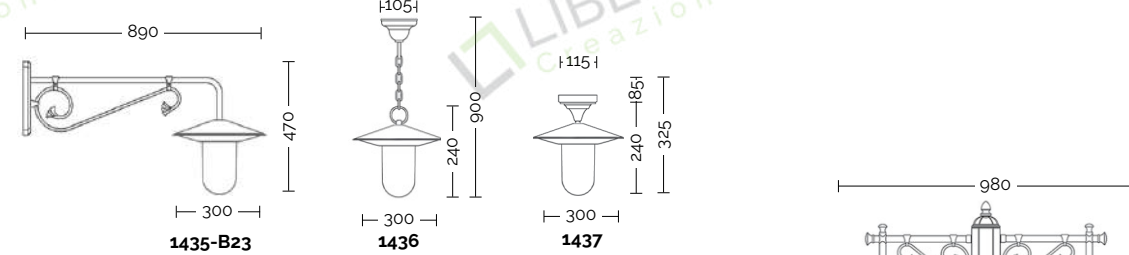

COLORI DISPONIBILI:

- NN = nero gofrato
- NO = nero-oro
- NA = nero-argento
- NR = nero-rame
- NV = nero-verde

Corpo: alluminio pressofuso
Diffusore: policarbonato

- PT = policarbonato trasparente
- PO = policarbonato opale (standard)

Viteria esterna in acciaio inox.
Tasselli di fissaggio inclusi.
Lampadina non inclusa.
Specifiche bracci e pali a pag. 586-591
Accessori a pag. 591

COLOURS AVAILABLE:

- NN = black matt
- NO = black-gold
- NA = black-silver
- NR = black-copper
- NV = black-green

Body: die cast aluminium
Diffuser: polycarbonate

- PT = transparent polycarbonate
- PO = opal polycarbonate (standard)

External screws: stainless steel
Anchorage screws included.
Bulbs not included.
Arms and poles details on page 586-591
Accessories on page 591

Lampadine alogene, fluorescenti e a Led.
For alogen, fluorescent and Led lamps.

A** ... E

- E27 75W
- E27 23W

CE IP43