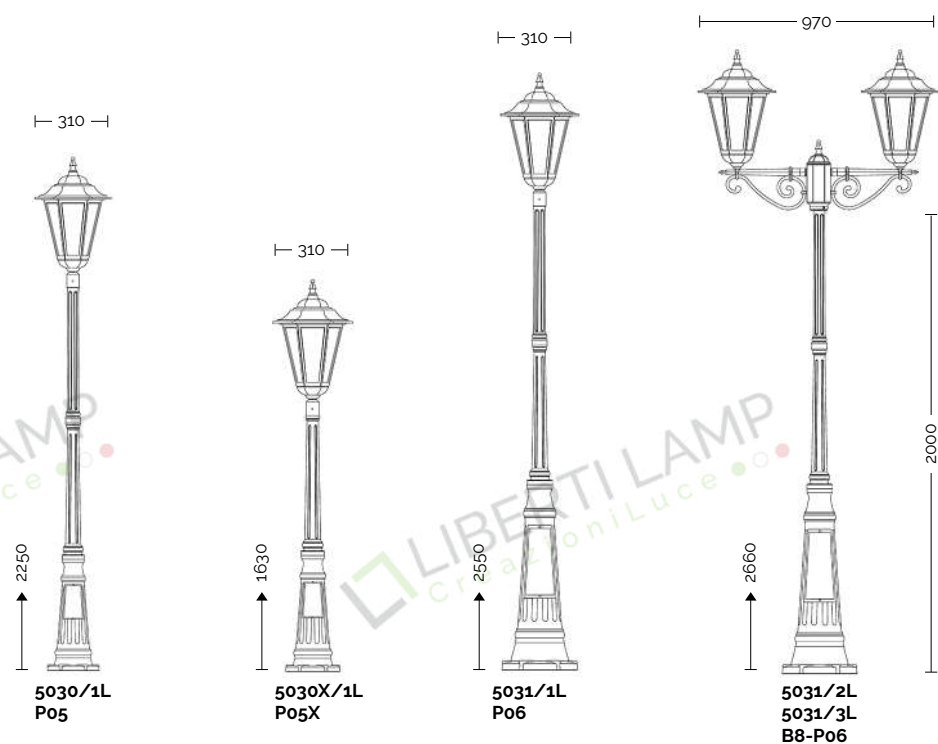

COLORI DISPONIBILI:

- NN = nero gofrato
- NO = nero-oro
- NA = nero-argento
- NR = nero-rame
- NV = nero-verde

Corpo: alluminio pressofuso
Diffusore: vetro

- VT = vetro trasparente (standard)
- VS = vetro sabbaiato (su richiesta, vedere le condizioni riportate nel listino prezzi)

Viteria esterna in acciaio inox.
Tasselli di fissaggio inclusi.
Lampadina non inclusa.

Specifiche bracci e pali a pag. 586-591
Accessori a pag. 591

COLOURS AVAILABLE:

- NN = black matt
- NO = black-gold
- NA = black-silver
- NR = black-copper
- NV = black-green

Body: die cast aluminium
Diffuser: glass

- VT = transparent glass (standard)
- VS = satin glass (on request, refer to conditions on price list).

External screws: stainless steel
Anchorage screws included.
Bulbs not included.

Arms and poles details on page 586-591
Accessories on page 591

Lampadine alogene, fluorescenti e a Led.
For alogen, fluorescent and Led lamps.

A** ... E

E27 75W

E27 23W

CE IP43