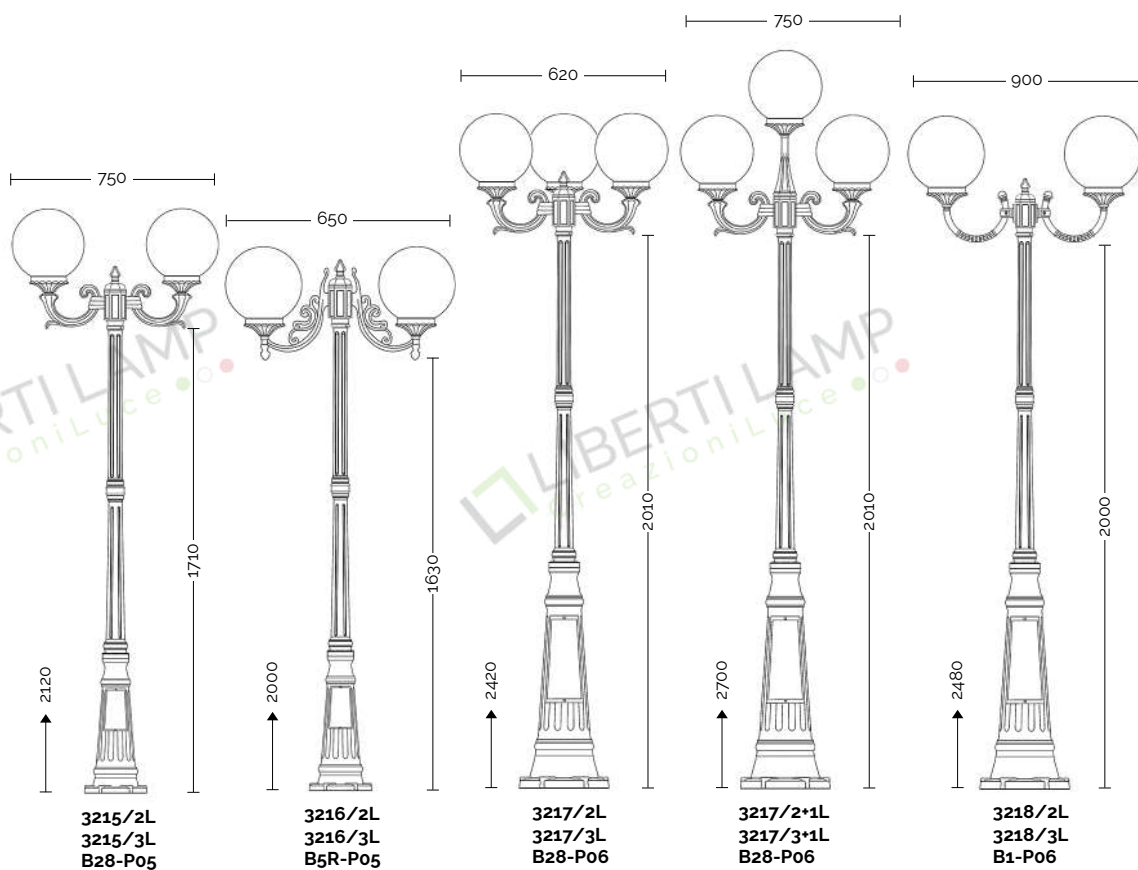

COLORI DISPONIBILI:

- NN = nero goffrato
- NO = nero-oro
- NA = nero-argento
- NR = nero-rame
- NV = nero-verde

Corpo: alluminio pressofuso
Diffusore: sfera d.250 mm in vetro
Colori disponibili (da specificare):

- VT = vetro trasparente (standard)
- VS = vetro acidato/satinato

Viteria esterna in acciaio inox.
Tasselli di fissaggio inclusi.
Lampadina non inclusa.
Specifiche bracci e pali a pag. 586-591
Accessori a pag. 591

COLOURS AVAILABLE:

- NN = black matt
- NO = black-gold
- NA = black-silver
- NR = black-copper
- NV = black-green

Body: die cast aluminium
Diffuser: glass globe d.250 mm
Colours available (to specify):

- VT = transparent glass (standard)
- VS = satin glass

External screws: stainless steel
Anchorage screws included.
Bulbs not included.
Arms and poles details on page 586-591
Accessories on page 591

Lampadine alogene, fluorescenti e a Led.
For alogen, fluorescent and Led lamps.

1. A** ... E
2. E27 75W
   - E27 23W
3. CE IP43