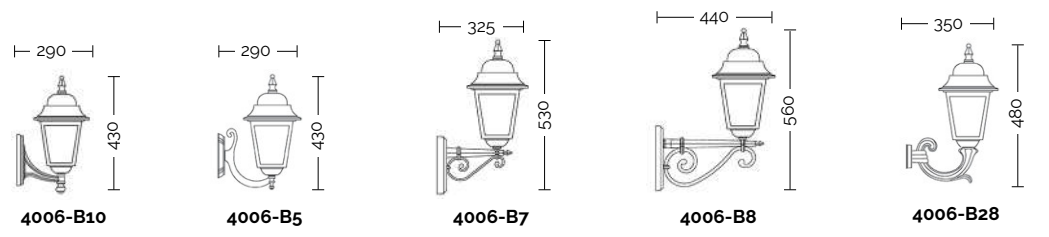

COLORI DISPONIBILI:

- NN - nero gofrato
- NO - nero-oro
- NA - nero-argento
- NR - nero-rame
- NV - nero-verde

Corpo: alluminio pressofuso
Diffusore: vetro

- VT = vetro trasparente (standard)
- VS = vetro sabbato (su richiesta, vedere le condizioni riportate nel listino prezzi)

Viteria esterna in acciaio inox.
Tasselli di fissaggio inclusi.
Lampadina non inclusa.
Specifiche bracci e pali a pag. 586-591
Accessori a pag. 591

COLOURS AVAILABLE:

- NN - black matt
- NO - black-gold
- NA - black-silver
- NR - black-copper
- NV - black-green

Body: die cast aluminium
Diffuser: glass

- VT = transparent glass (standard)
- VS = satin glass (on request, refer to conditions on price list).

External screws: stainless steel
Anchorage screws included.
Bulbs not included.
Arms and poles details on page 586-591
Accessories on page 591

Lampadine alogene, fluorescenti e a Led.
For alogen, fluorescent and Led lamps.

- A** ... E
- E27 75W
- E27 23W
- IP43