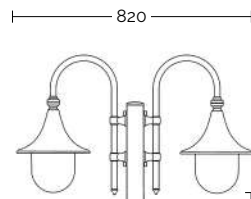

1944A/1L
1944A/2L
B3 - P20