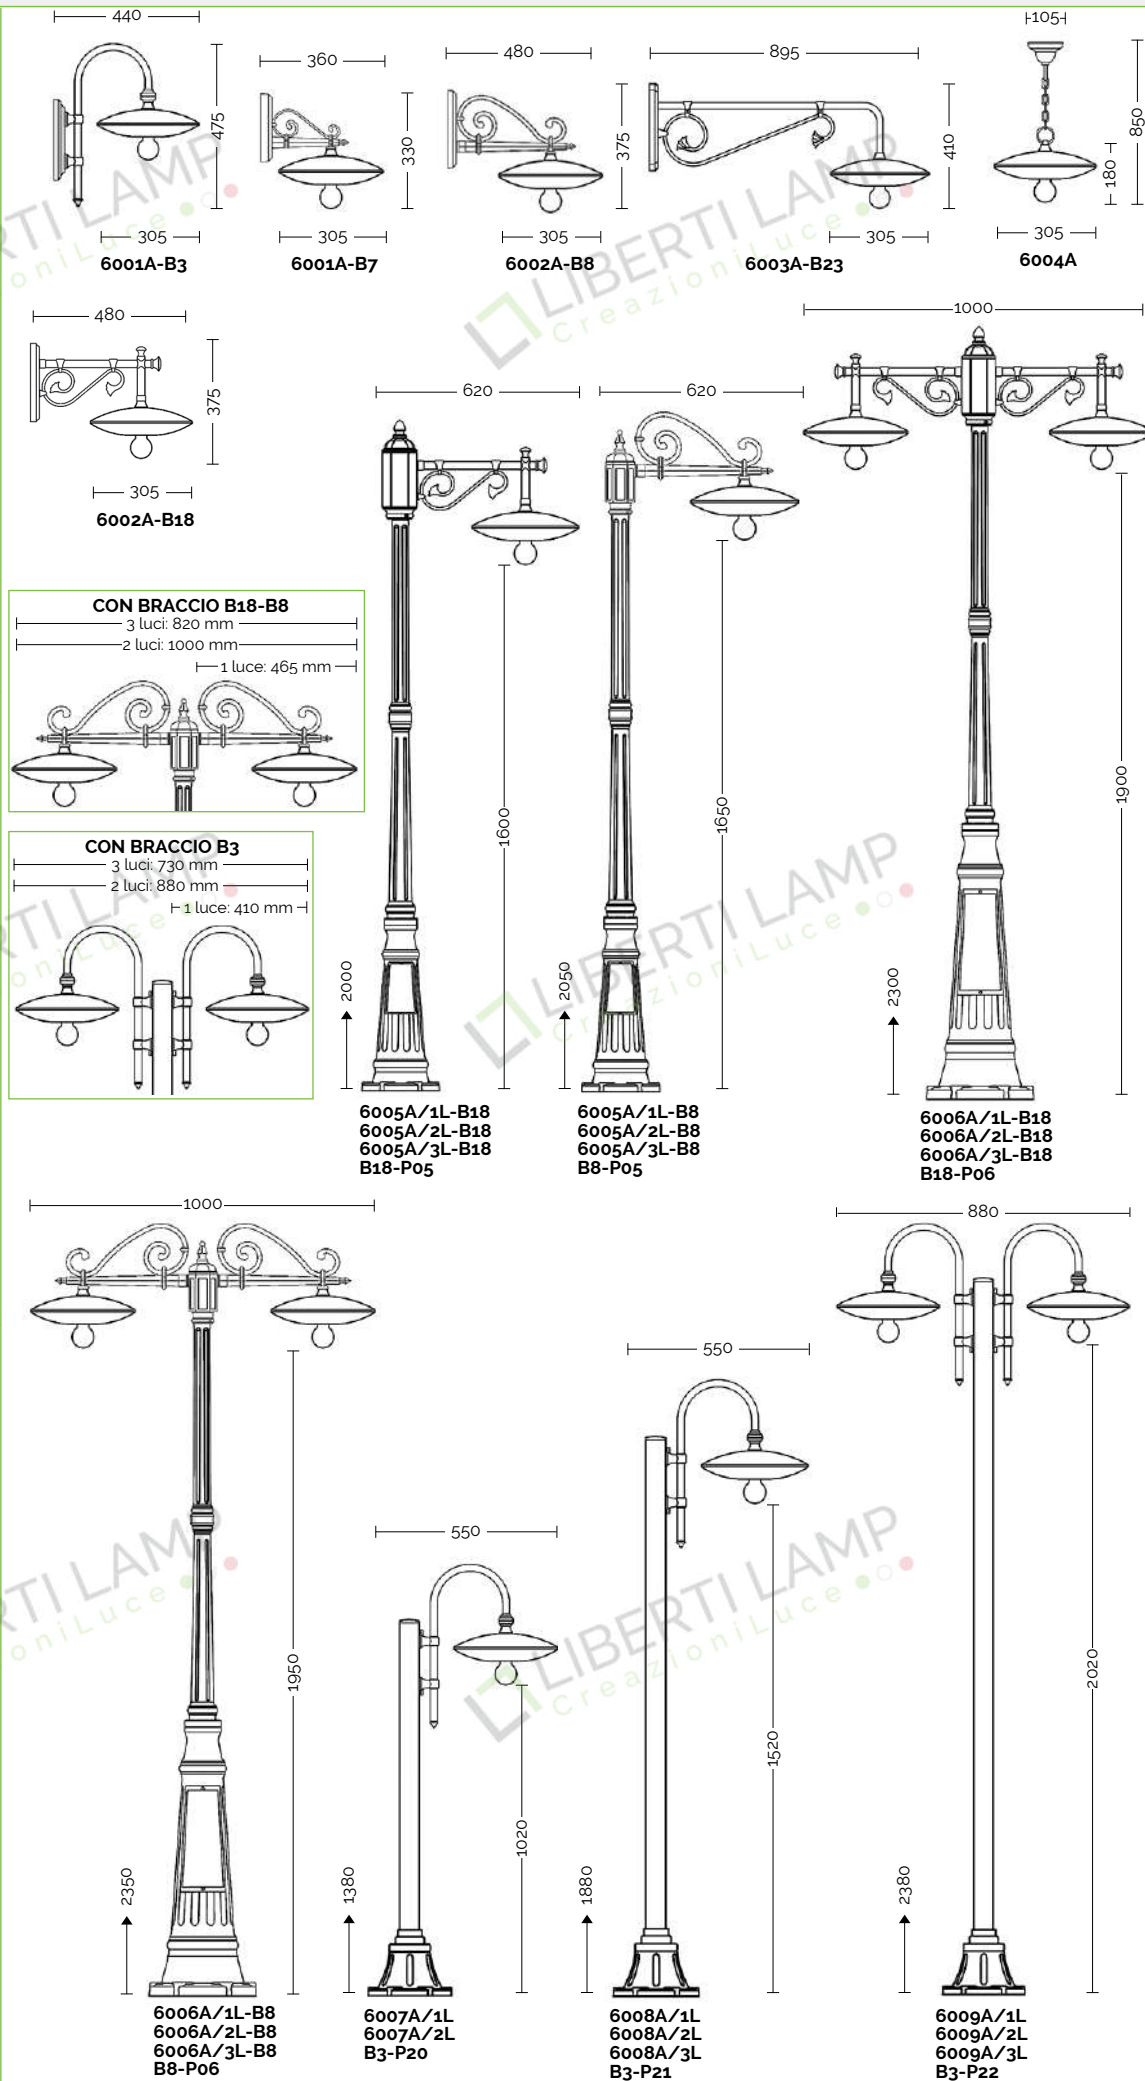

COLORI DISPONIBILI:

- NN = nero goffrato
- NO = nero-oro
- NA = nero-argento
- NR = nero-rame
- NV = nero-verde

Corpo: alluminio pressofuso

Guarnizione in silicone aggiuntiva sul portalampe per una maggiore protezione.

Viteria esterna in acciaio inox. Tasselli di fissaggio inclusi. Lampadina non inclusa. Specifiche bracci e pali a pag. 586-591 Accessori a pag. 591

COLOURS AVAILABLE:

- NN = black matt
- NO = black-gold
- NA = black-silver
- NR = black-copper
- NV = black-green

Body: die cast aluminium

Additional silicone protection on lamp holder.

External screws: stainless steel
Anchorage screws included.
Bulbs not included.

Arms and poles details on page 586-591
Accessories on page 591

Lampadine alogene, fluorescenti e a Led.
For alogen, fluorescent and Led lamps.
A** .... E

- E27 75W
- E27 23W
- IP23