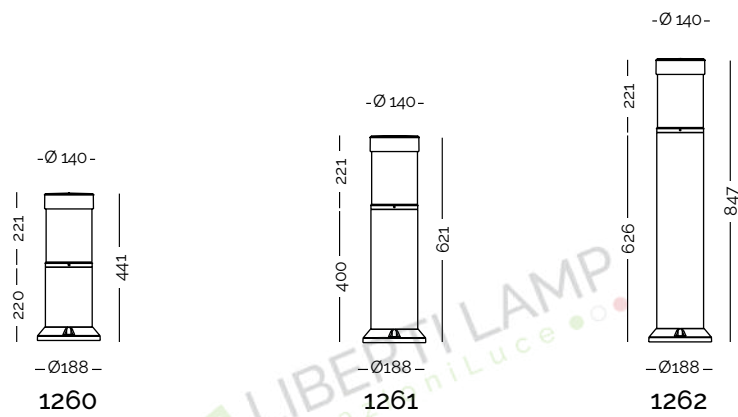

Corpo: alluminio pressofuso ed estruso.
COLORI DISPONIBILI:

AN - grigio antracite

Diffusore: policarbonato opale.

Viteria esterna in acciaio inox.
Tasselli di fissaggio inclusi.
Lampadina non inclusa.

E27 70W
 E27 23W

Adatto per lampadine alogene, fluorescenti e a LED
A++ ... E
CE IP43

Body: die cast and extruded aluminium.
COLOURS AVAILABLE:

AN - anthracite grey

Diffuser: opal polycarbonate.

External screws: stainless steel.
Anchorage screws included.
Bulb not included.

E27 70W
 E27 23W

For halogen, fluorescent and LED lamps
A++ ... E
CE IP43

Art. 1261 antracite (AN)