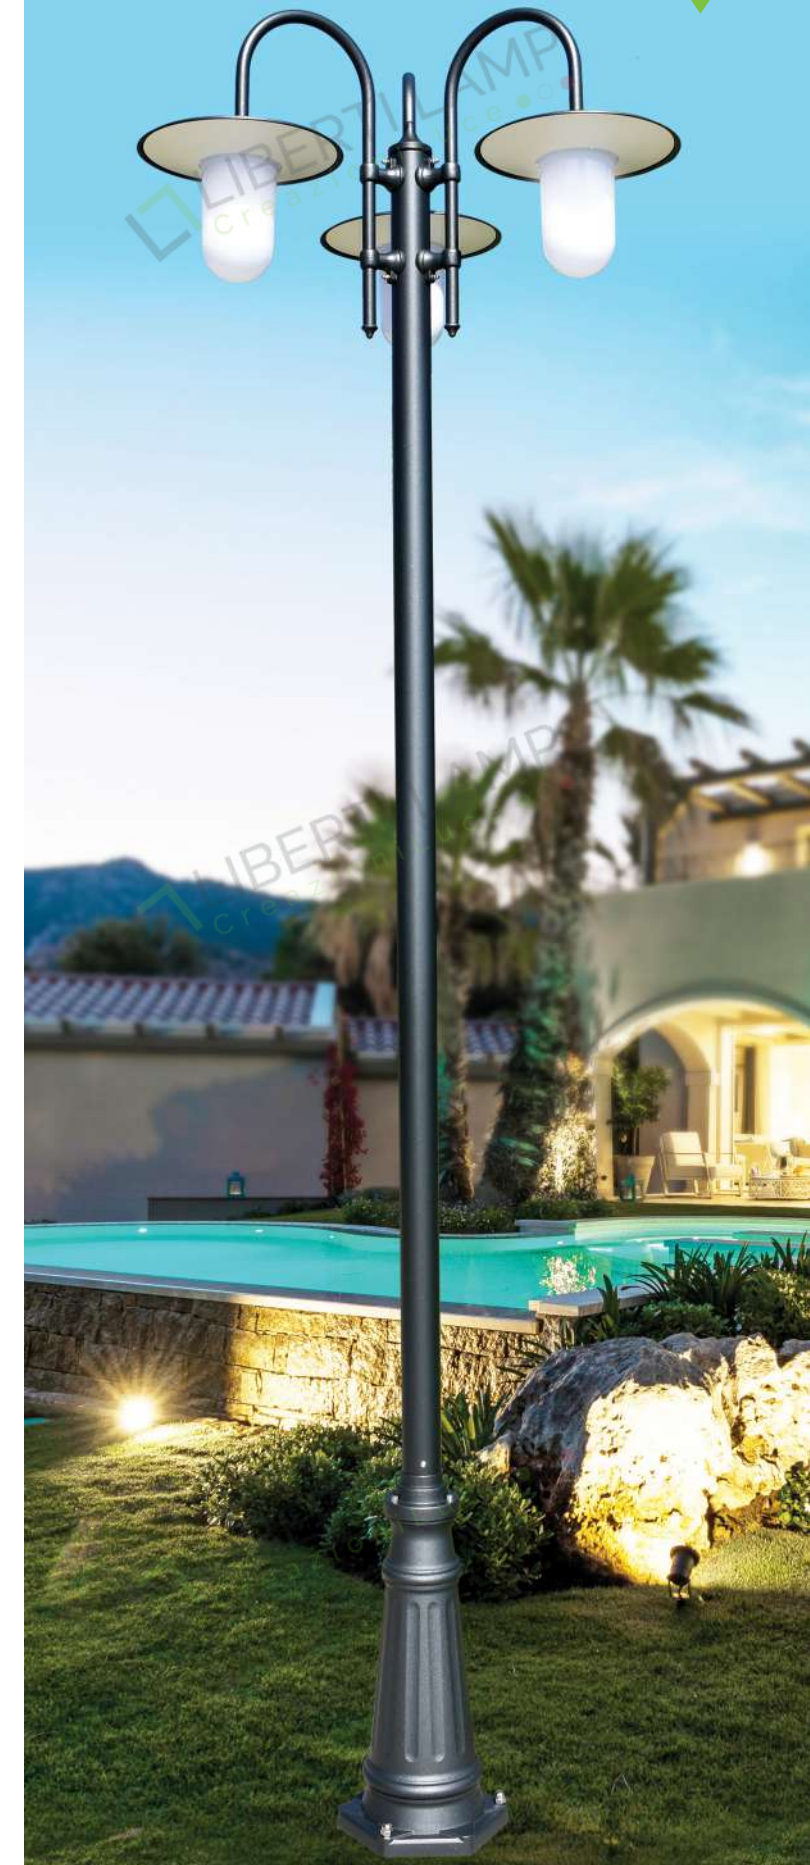

Art. 1689/3L antracite (AN) - PO