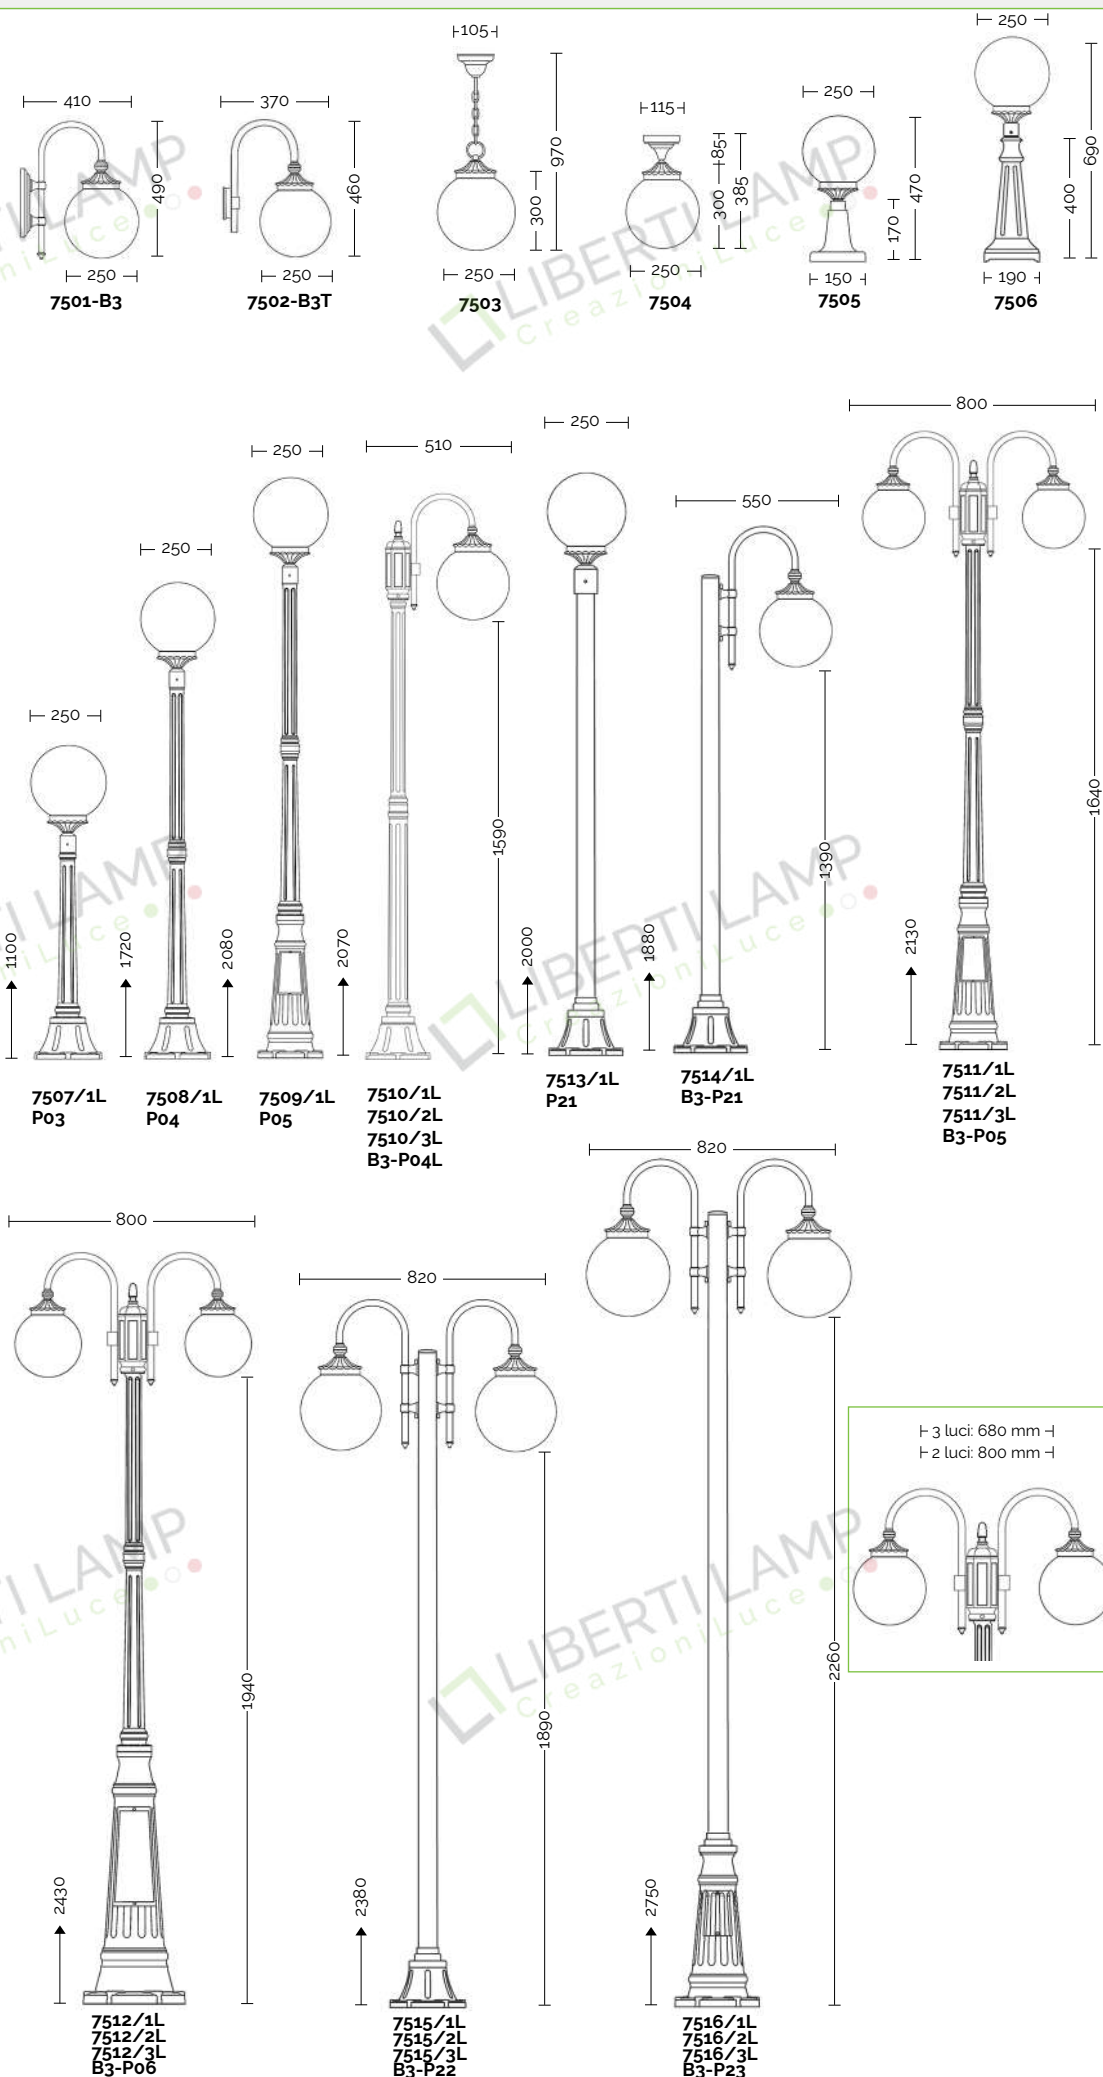

● **ANTARES antracite**

● **ANTARES antracite**

COLORI DISPONIBILI:

AN - grigio antracite

Corpo: alluminio pressofuso
Diffusore: sfera d.250 mm in acrilico
Colori disponibili (da specificare):

SO - sfera opale (standard)

SF - sfera fumè

ST - sfera trasparente

Viteria esterna in acciaio inox.
Tasselli di fissaggio inclusi.
Lampadina non inclusa.
Specifiche bracci e pali a pag. 586-591
Accessori a pag. 591

COLOURS AVAILABLE:

AN - anthracite grey

Body: die cast aluminium
Diffuser: acrylic globe d.250 mm
Colours available (to specify):

SO - opal globe (standard)

SF - smoked globe

ST - transparent globe

External screws: stainless steel
Anchorage screws included.
Bulbs not included.
Arms and poles details on page 586-591
Accessories on page 591

Lampadine alogene, fluorescenti e a Led.
For alogen, fluorescent and Led lamps.
A** .... E

E27 75W

E27 23W

CE IP43