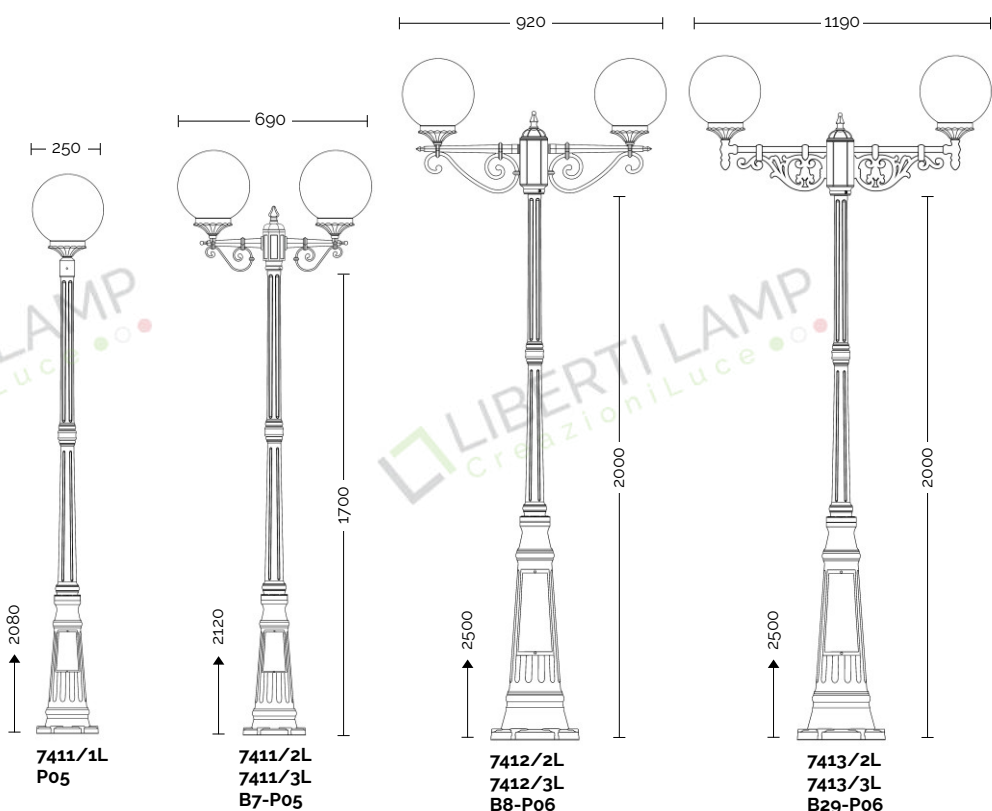

● CALLIOPE nero

● CALLIOPE nero

COLORI DISPONIBILI:

- NN = nero goffrato
- NO = nero-oro
- NA = nero-argento
- NR = nero-rame
- NV = nero-verde

Corpo: alluminio pressofuso
Diffusore: sfera d.250 mm in acrilico
Colori disponibili (da specificare):

- SO = sfera opale (standard)
- SF = sfera fumè
- ST = sfera trasparente

Viteria esterna in acciaio inox.
Tasselli di fissaggio inclusi.
Lampadina non inclusa.

Specifiche bracci e pali a pag. 586-591
Accessori a pag. 591

COLOURS AVAILABLE:

- NN = black matt
- NO = black-gold
- NA = black-silver
- NR = black-copper
- NV = black-green

Body: die cast aluminium
Diffuser: acrylic globe d.250 mm
Colours available (to specify):

- SO = opal globe (standard)
- SF = smoked globe
- ST = transparent globe

External screws: stainless steel
Anchorage screws included.
Bulbs not included.

Arms and poles details on page 586-591
Accessories on page 591

Lampadine alogene, fluorescenti e a Led.
For alogen, fluorescent and Led lamps.

A** ... E

E27 75W

E27 23W

CE IP43