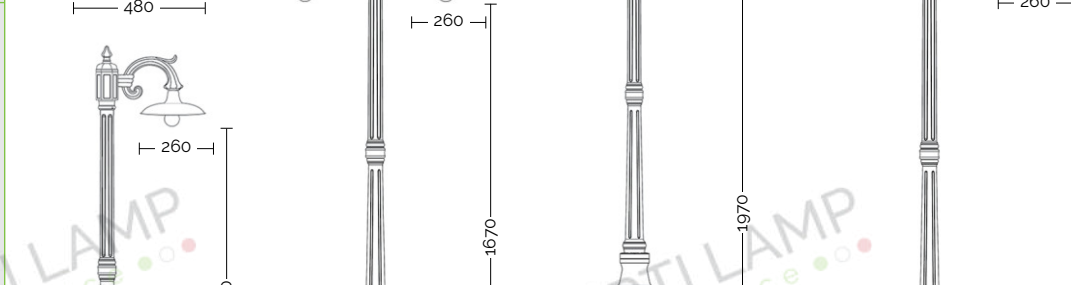

COLORI DISPONIBILI:

- NN = nero gofrato
- NO = nero-oro
- NA = nero-argento
- NR = nero-rame
- NV = nero-verde

Corpo: alluminio pressofuso
Diffusore: cappello in ottone naturale
Ø260 mm

Guarnizione in silicone aggiuntiva sul portalampade per una maggiore protezione.

Viteria esterna in acciaio inox.
Tasselli di fissaggio inclusi.
Lampadina non inclusa.

Specifiche bracci e pali a pag. 586-591
Accessori a pag. 591

COLOURS AVAILABLE:

- NN = black matt
- NO = black-gold
- NA = black-silver
- NR = black-copper
- NV = black-green

Body: die cast aluminium
Diffuser: natural brass hat Ø260 mm

Additional silicone protection on lamp holder.
External screws: stainless steel
Anchorage screws included.
Bulbs not included.

Arms and poles details on page 586-591
Accessories on page 591

Lampadine alogene, fluorescenti e a Led.
For alogen, fluorescent and Led lamps.
A++ .... E

E27 75W

E27 23W

IP23

CON BRACCIO B28

- ↳ 3 luci: 640 mm -1
- ↳ 2 luci: 730 mm -1

CON BRACCIO B8

- ↳ 3 luci: 770 mm -1
- ↳ 2 luci: 930 mm -1

CON BRACCIO B18

- ↳ 3 luci: 790 mm -1
- ↳ 2 luci: 950 mm -1