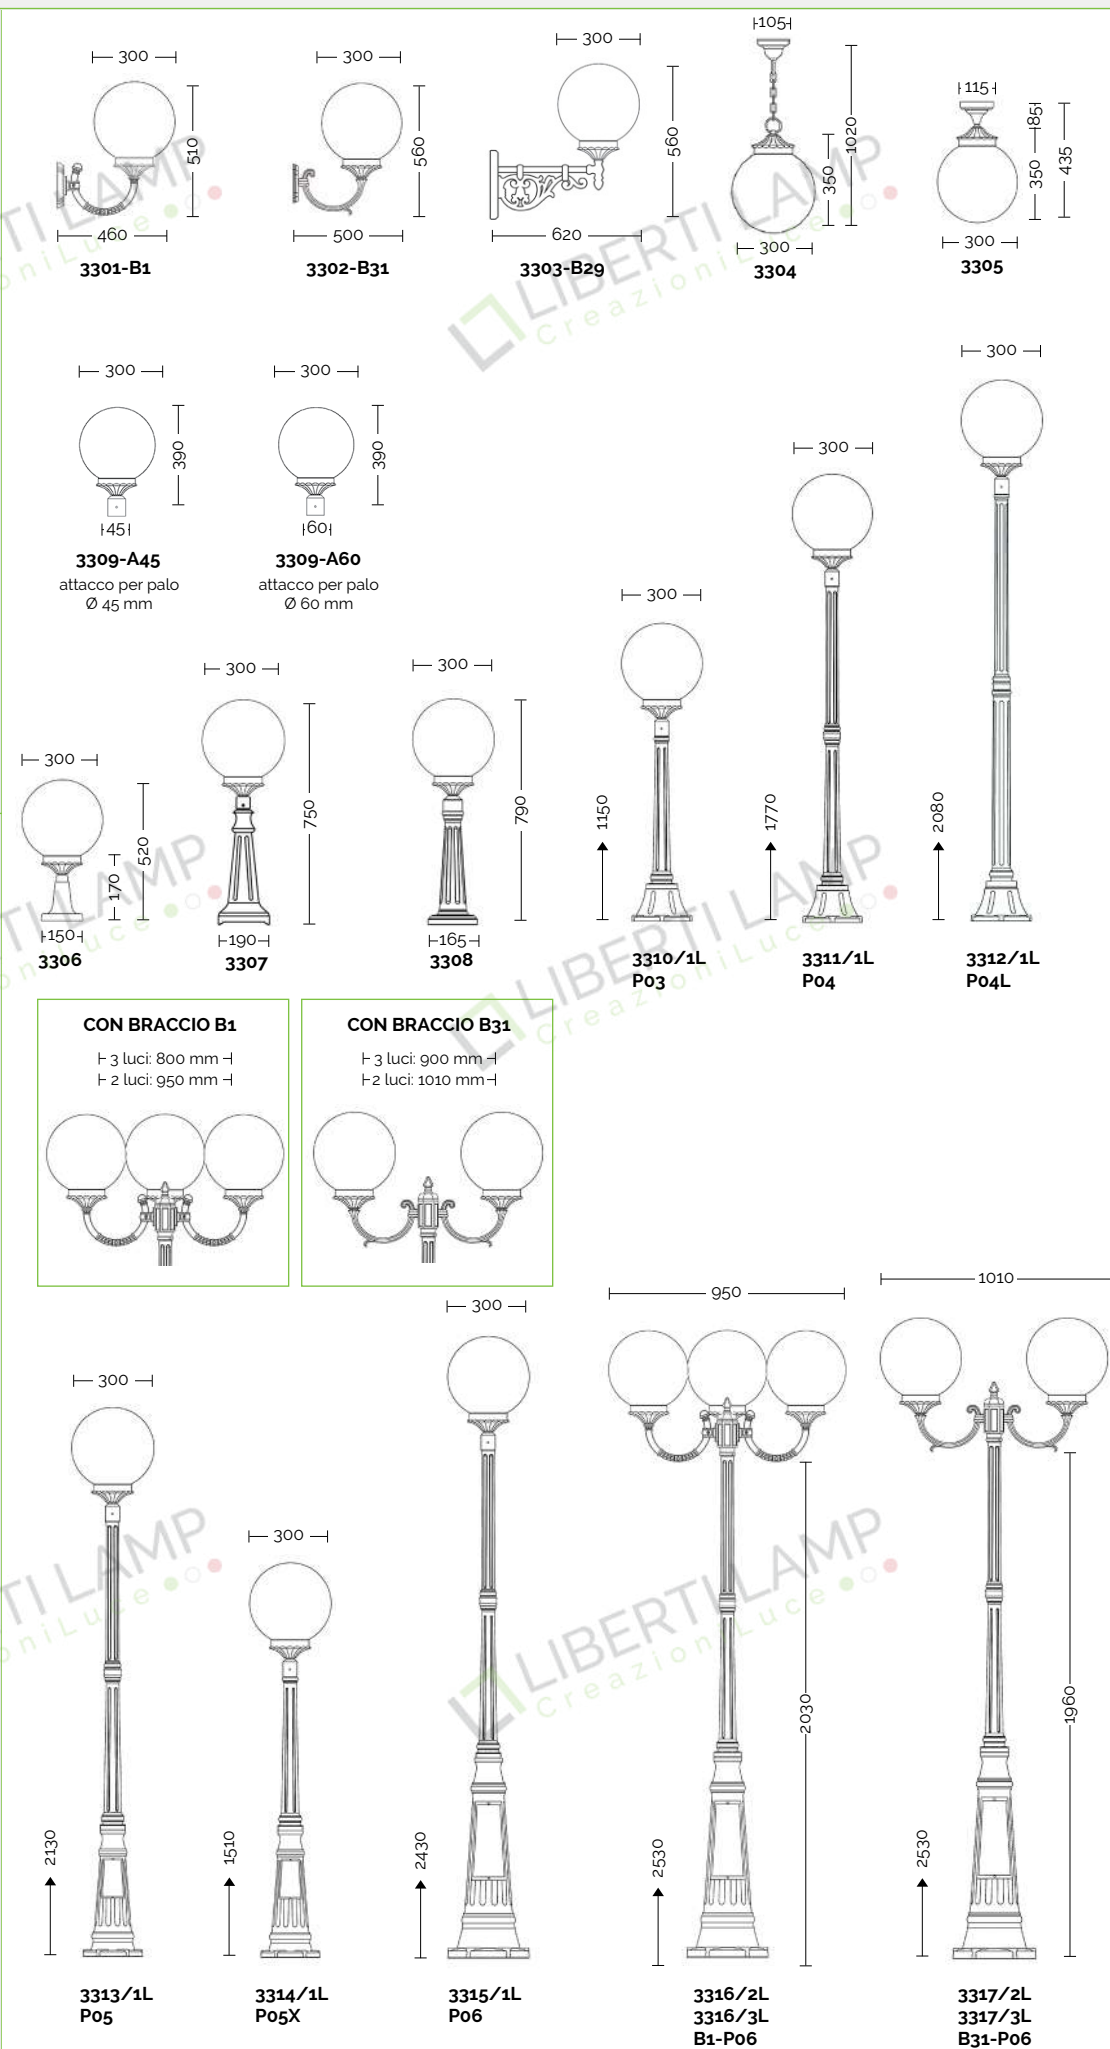

COLORI DISPONIBILI:

- NN = nero gofrato
- NO = nero-oro
- NA = nero-argento
- NR = nero-rame
- NV = nero-verde

Corpo: alluminio pressofuso
Diffusore: sfera d.300 mm in vetro
Colori disponibili (da specificare):

- VT = vetro trasparente (standard)
- VS = vetro acidato/satinato

Viteria esterna in acciaio inox.
Tasselli di fissaggio inclusi.
Lampadina non inclusa.
Specifiche bracci e pali a pag. 586-591
Accessori a pag. 591

COLOURS AVAILABLE:

- NN = black matt
- NO = black-gold
- NA = black-silver
- NR = black-copper
- NV = black-green

Body: die cast aluminium
Diffuser: glass globe d.300 mm
Colours available (to specify):

- VT = transparent glass (standard)
- VS = satin glass

External screws: stainless steel
Anchorage screws included.
Bulbs not included.
Arms and poles details on page 586-591
Accessories on page 591

Lampadine alogene, fluorescenti e a Led.
For alogen, fluorescent and Led lamps.

1. A++ ... E
2. E27 75W
   - E27 23W
   - CE IP43