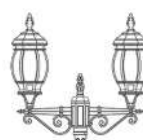

CON BRACCIO B7

┌ 3 luci: 530 mm ─┐
└ 2 luci: 600 mm ─┘