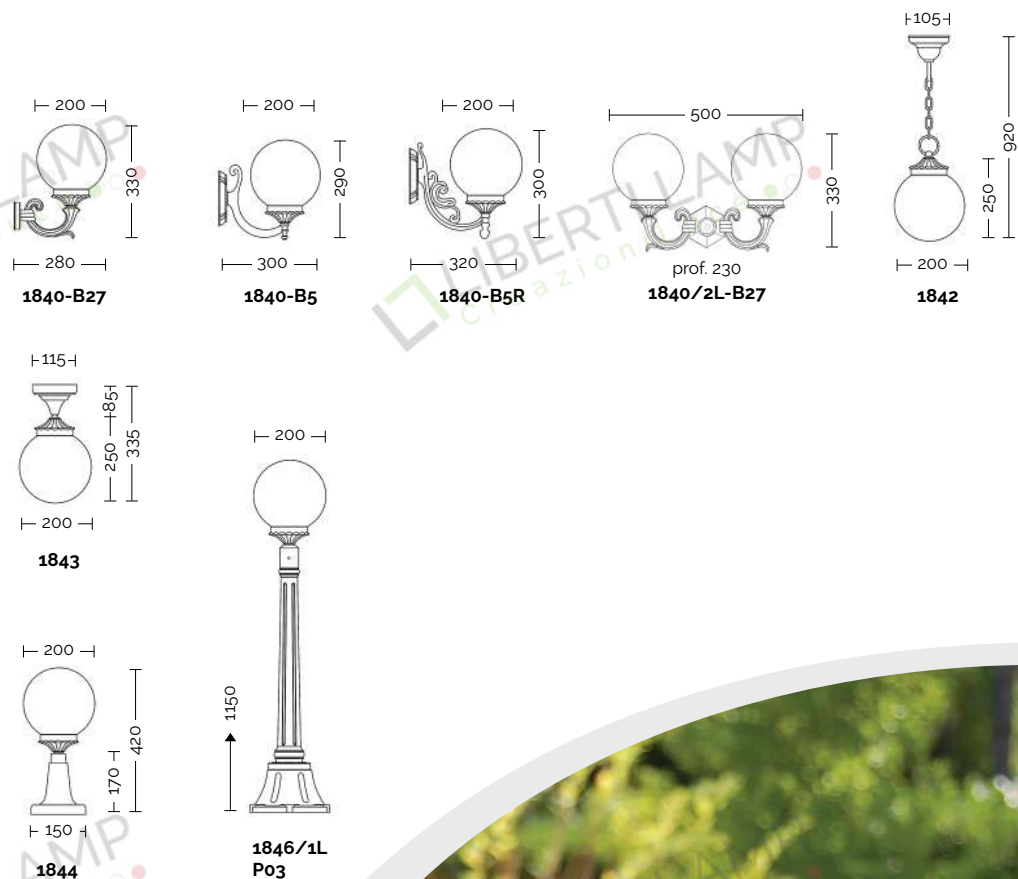

COLORI DISPONIBILI:

- NN = nero goffrato
- NO = nero-oro
- NA = nero-argento
- NR = nero-rame
- NV = nero-verde

Corpo: alluminio pressofuso
Diffusore: sfera d.200 mm in acrilico

Colori disponibili (da specificare):

- SO = sfera opale (standard)
- SF = sfera fumè

Viteria esterna in acciaio inox.
Tasselli di fissaggio inclusi.
Lampadina non inclusa.
Specifiche bracci e pali a pag. 586-591
Accessori a pag. 591

COLOURS AVAILABLE:

- NN = black matt
- NO = black-gold
- NA = black-silver
- NR = black-copper
- NV = black-green

Body: die cast aluminium
Diffuser: acrylic globe d.200 mm

Colours available (to specify):

- SO = opal globe (standard)
- SF = smoked globe

External screws: stainless steel
Anchorage screws included.
Bulbs not included.
Arms and poles details on page 586-591
Accessories on page 591

Lampadine alogene, fluorescenti e a Led.
For alogen, fluorescent and Led lamps.
A**... E

- E27 60W
- E27 23W
- IP43