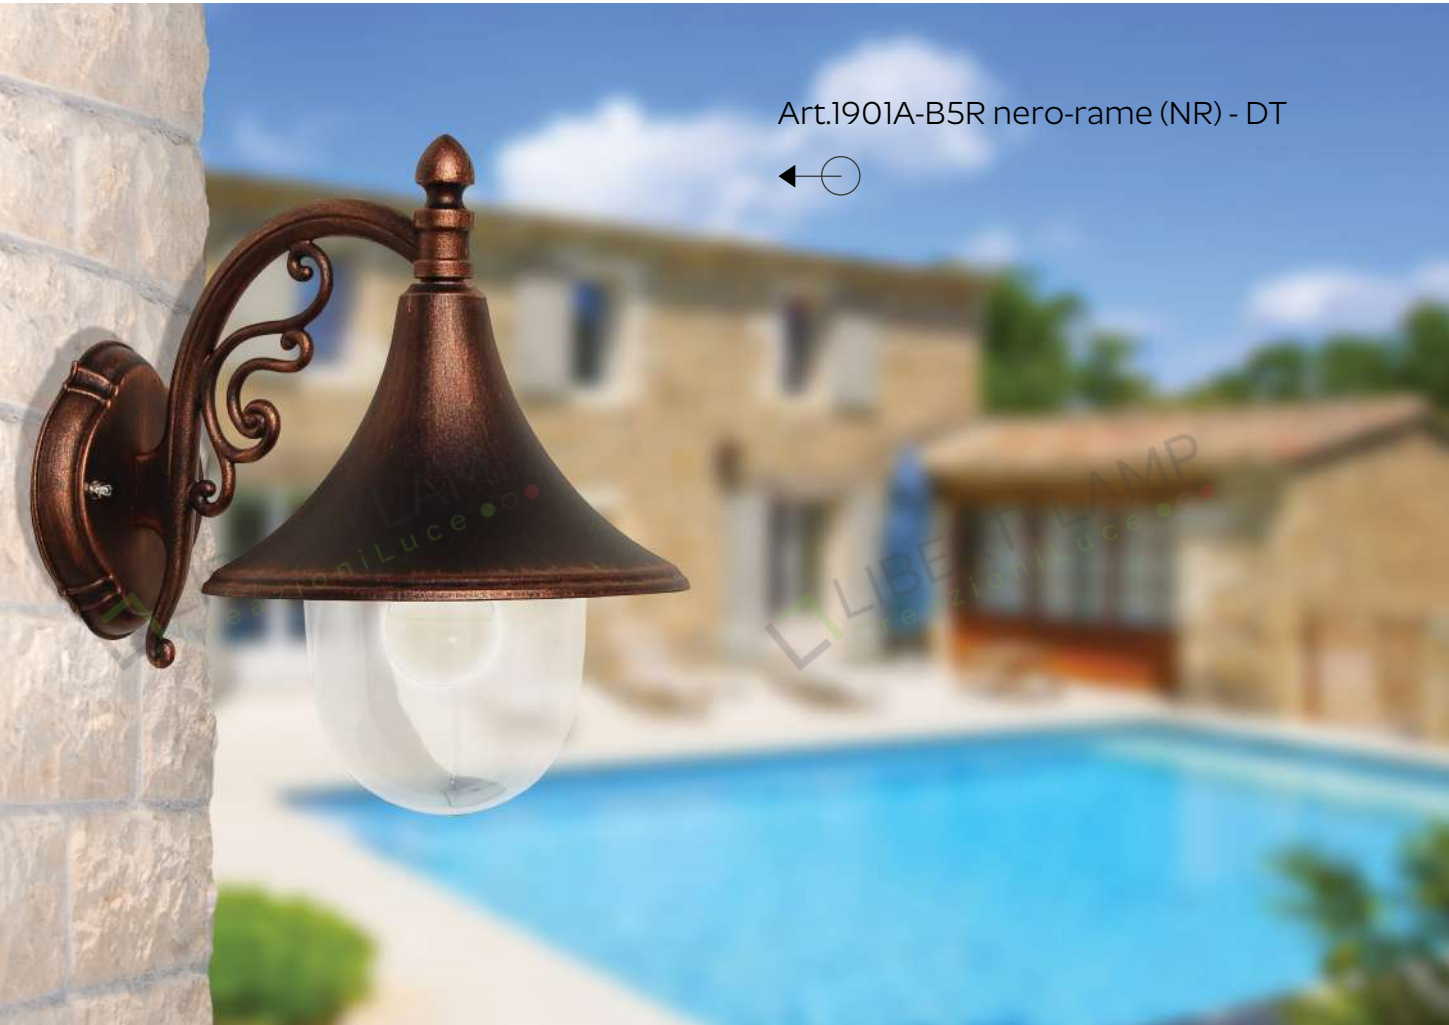

Art.1906A/2L nero-verde (NV) - DT

Art.1901A-B5R nero-rame (NR) - DT