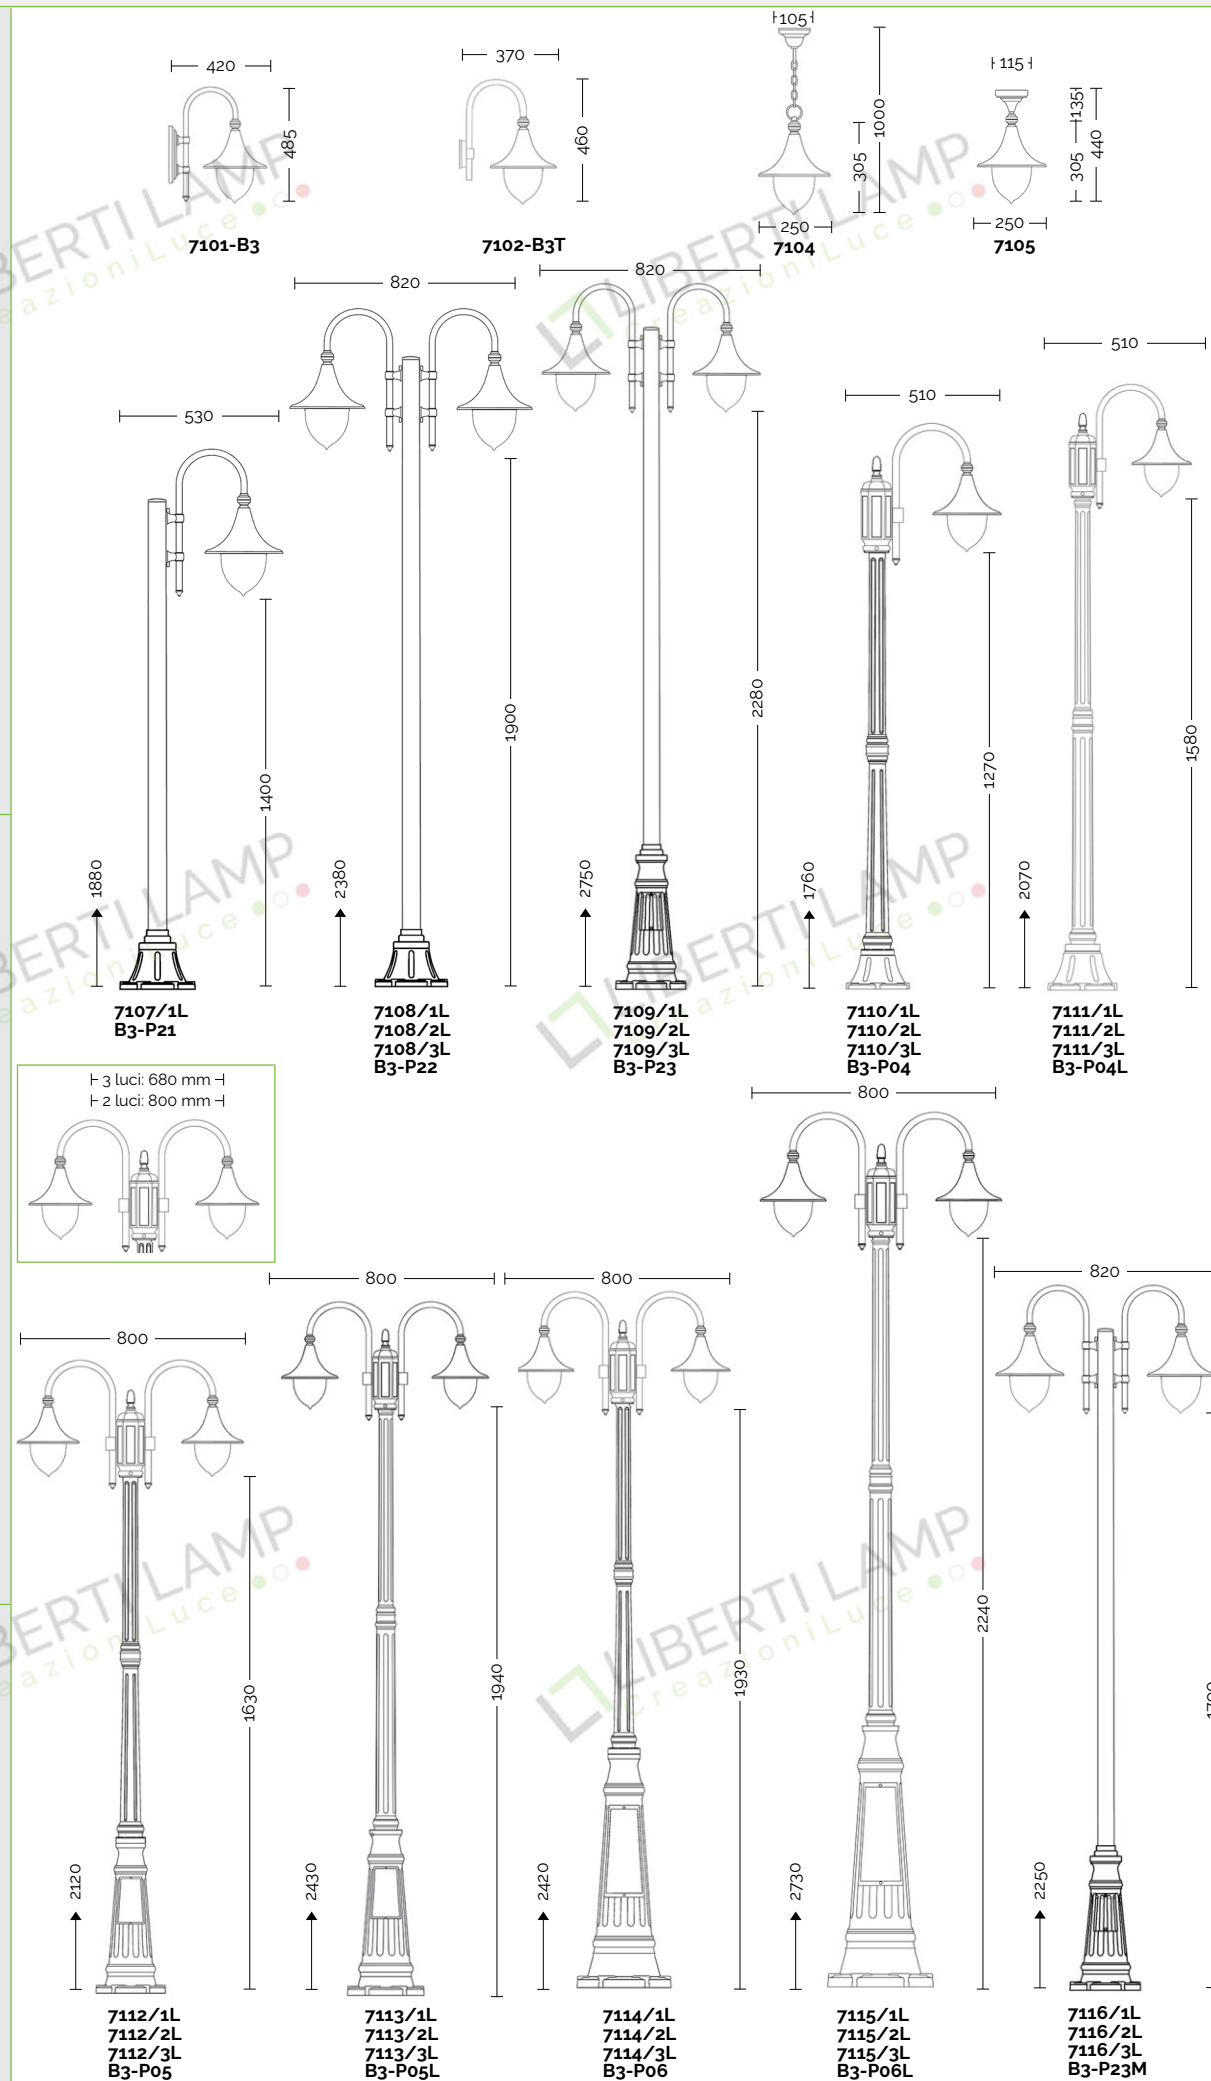

COLORI DISPONIBILI:

AN = grigio antracite

Corpo: alluminio pressofuso

Diffusore: policarbonato

DF = policarbonato fumé (standard)

DT = policarbonato trasparente

DO = policarbonato opale

DG = policarbonato trasparente con goccia

Viteria esterna in acciaio inox.
Tasselli di fissaggio inclusi.
Lampadina non inclusa.
Specifiche bracci e pali a pag. 586-591.
Accessori a pag. 591

COLOURS AVAILABLE:

AN = anthracite grey

Body: die cast aluminium

Diffuser: polycarbonate

DF = smoked polycarbonate (standard)

DT = transparent polycarbonate

DO = opal polycarbonate

DG = transparent polycarbonate with drop

External screws: stainless steel
Anchorage screws included.
Bulbs not included.
Arms and poles details on page 586-591.
Accessories on page 591

Lampadine alogene, fluorescenti e a Led.
For alogen, fluorescent and Led lamps.

A** ... E

E27 75W

E27 23W