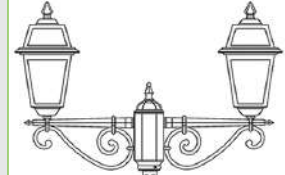

CON BRACCIO B8

┆ 3 luci: 720 mm ┆

┆ 2 luci: 890 mm ┆