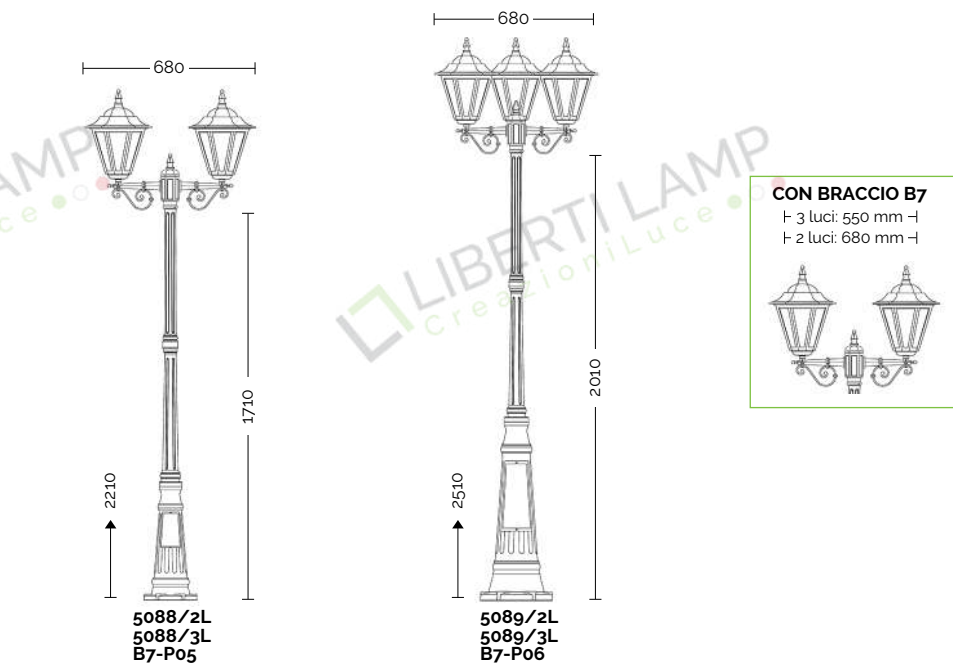

Lampadine alogene, fluorescenti e a Led.  
For alogen, fluorescent and Led lamps.

A\*\* ... E

E27 75W

E27 23W

CE IP43

Art. 5081-B7 bianco gofrato (BB) - VS

Art. 5080-B7 bianco gofrato (BB) - VS

Art. 5082 bianco gofrato (BB) - VS  
Art. 5084 bianco gofrato (BB) - VS