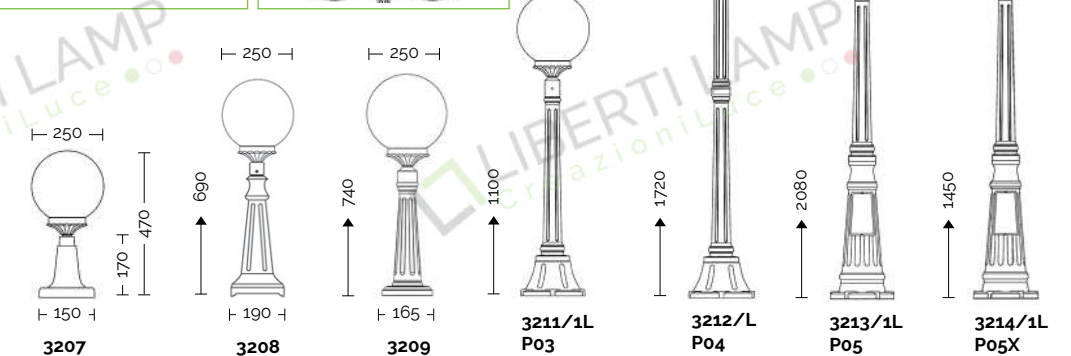

COLORI DISPONIBILI:

- NN = nero goffrato
- NO = nero-oro
- NA = nero-argento
- NR = nero-rame
- NV = nero-verde

Corpo: alluminio pressofuso
Diffusore: sfera d.250 mm in vetro
Colori disponibili (da specificare):

- VT = vetro trasparente (standard)
- VS = vetro acidato/satinato

Viteria esterna in acciaio inox.
Tasselli di fissaggio inclusi.
Lampadina non inclusa.
Specifiche bracci e pali a pag. 586-591
Accessori a pag. 591

COLOURS AVAILABLE:

- NN = black matt
- NO = black-gold
- NA = black-silver
- NR = black-copper
- NV = black-green

Body: die cast aluminium
Diffuser: glass globe d.250 mm
Colours available (to specify):

- VT = transparent glass (standard)
- VS = satin glass

External screws: stainless steel
Anchorage screws included.
Bulbs not included.
Arms and poles details on page 586-591
Accessories on page 591

Lampadine alogene, fluorescenti e a Led.
For alogen, fluorescent and Led lamps.

1. A** ... E
2. E27 75W
   - E27 23W
3. CE IP43