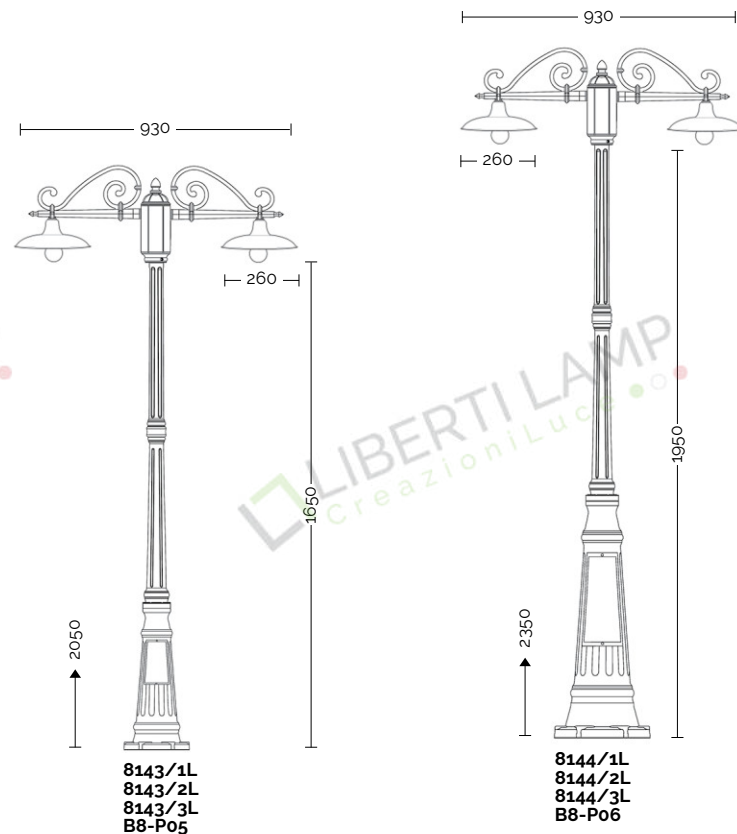

COLORI DISPONIBILI:

CO - corten (ruggine)

Corpo: alluminio pressofuso
Difusore: cappello in ottone naturale Ø260 mm

Guarnizione in silicone aggiuntiva sul portalampe per una maggiore protezione.
Viteria esterna in acciaio inox.
Tasselli di fissaggio inclusi.
Lampadina non inclusa.
Specifiche bracci e pali a pag. 586-591
Accessori a pag. 591

COLOURS AVAILABLE:

CO - corten

Body: die cast aluminium
Diffuser: natural brass hat Ø260 mm

Additional silicone protection on lamp holder.
External screws: stainless steel
Anchorage screws included.
Bulbs not included.
Arms and poles details on page 586-591
Accessories on page 591

Lampadine alogene, fluorescenti e a Led.
For halogen, fluorescent and Led lamps.
A++ ... E

- E27 75W
- E27 23W
- CE IP23

CON BRACCIO B28

┆ 3 luci: 640 mm ┆
┆ 2 luci: 730 mm ┆

CON BRACCIO B8

┆ 3 luci: 770 mm ┆
┆ 2 luci: 930 mm ┆