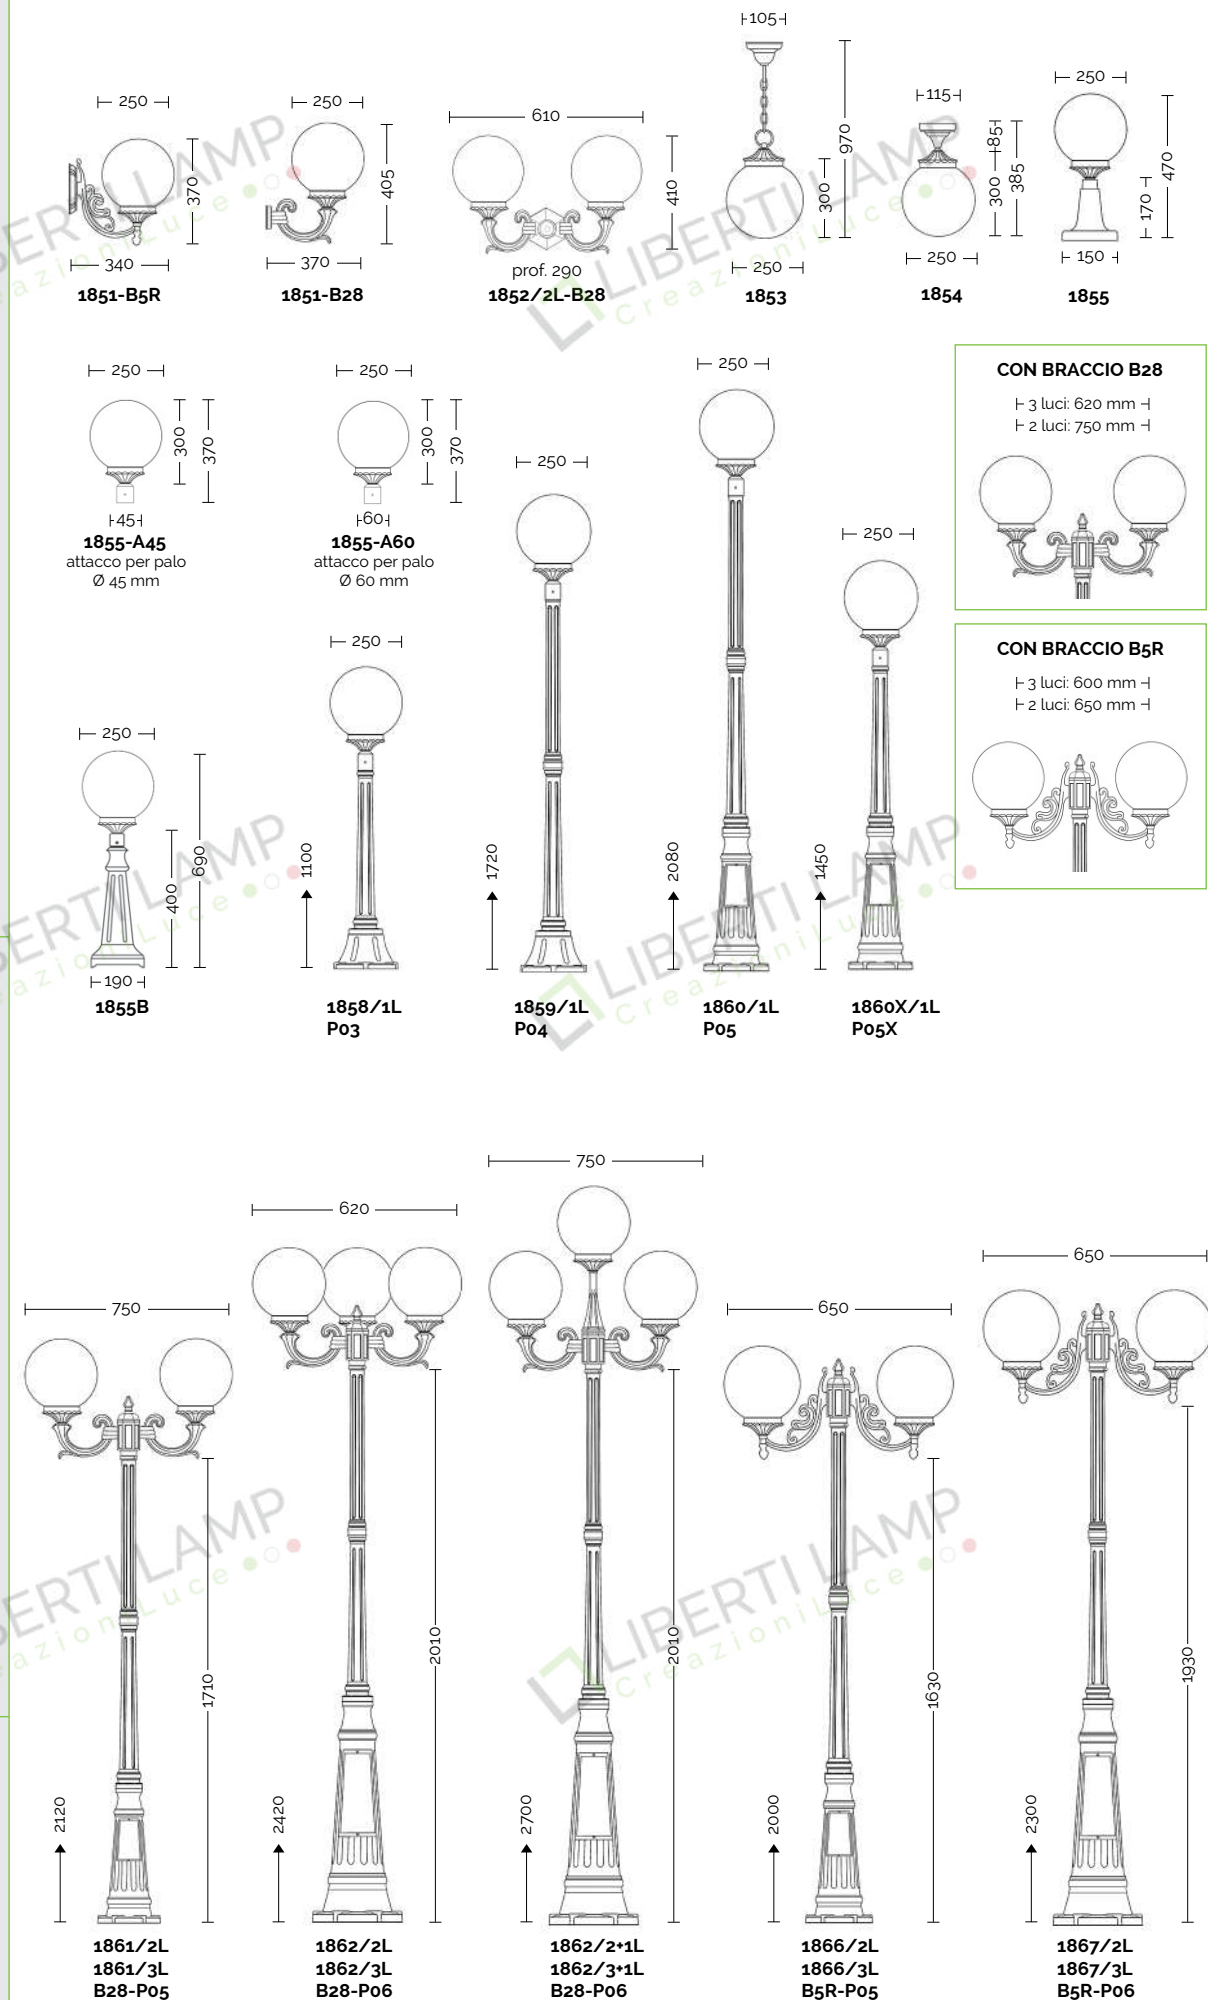

COLORI DISPONIBILI:

- NN = nero goffrato
- NO = nero-oro
- NA = nero-argento
- NR = nero-rame
- NV = nero-verde

Corpo: alluminio pressofuso
Diffusore: sfera d.250 mm in acrilico
Colori disponibili (da specificare):

- SO = sfera opale (standard)
- SF = sfera fumè
- ST = sfera trasparente

Viteria esterna in acciaio inox.
Tasselli di fissaggio inclusi.
Lampadina non inclusa.
Specifiche bracci e pali a pag. 586-591
Accessori a pag. 591

COLOURS AVAILABLE:

- NN = black matt
- NO = black-gold
- NA = black-silver
- NR = black-copper
- NV = black-green

Body: die cast aluminium
Diffuser: acrylic globe d.250 mm
Colours available (to specify):

- SO = opal globe (standard)
- SF = smoked globe
- ST = transparent globe

External screws: stainless steel
Anchorage screws included.
Bulbs not included.
Arms and poles details on page 586-591
Accessories on page 591

Lampadine alogene, fluorescenti e a Led.
For alogen, fluorescent and Led lamps.

- E27 75W
- E27 23W
- IP43

CON BRACCIO B28
3 luci: 620 mm
2 luci: 750 mm

CON BRACCIO B5R
3 luci: 600 mm
2 luci: 650 mm