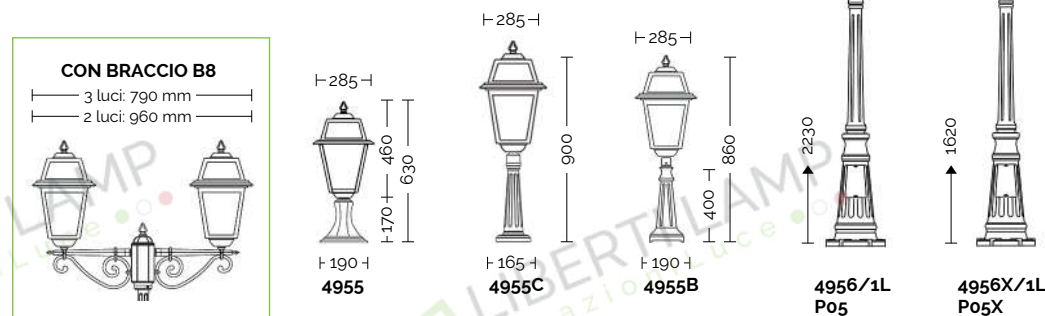

COLORI DISPONIBILI:

- NN - nero goffrato
- NO - nero-oro
- NA - nero-argento
- NR - nero-rame
- NV - nero-verde

Corpo: alluminio pressofuso
Diffusore: vetro

VT = vetro trasparente (standard)

VS = vetro sabbato (su richiesta, vedere le condizioni riportate nel listino prezzi)

Viteria esterna in acciaio inox.
Tasselli di fissaggio inclusi.
Lampadina non inclusa.
Specifiche bracci e pali a pag. 586-591
Accessori a pag. 591

COLOURS AVAILABLE:

- NN - black matt
- NO - black-gold
- NA - black-silver
- NR - black-copper
- NV - black-green

Body: die cast aluminium
Diffuser: glass

VT = transparent glass (standard)

VS = satin glass (on request, refer to conditions on price list).

External screws: stainless steel
Anchorage screws included.
Bulbs not included.

Arms and poles details on page 586-591
Accessories on page 591

Lampadine alogene, fluorescenti e a Led.
For alogen, fluorescent and Led lamps.

A** ... E

E27 75W

E27 23W

CE IP43