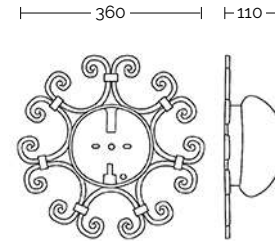

282F

- E27 75W
- E27 23W
- CE IP40