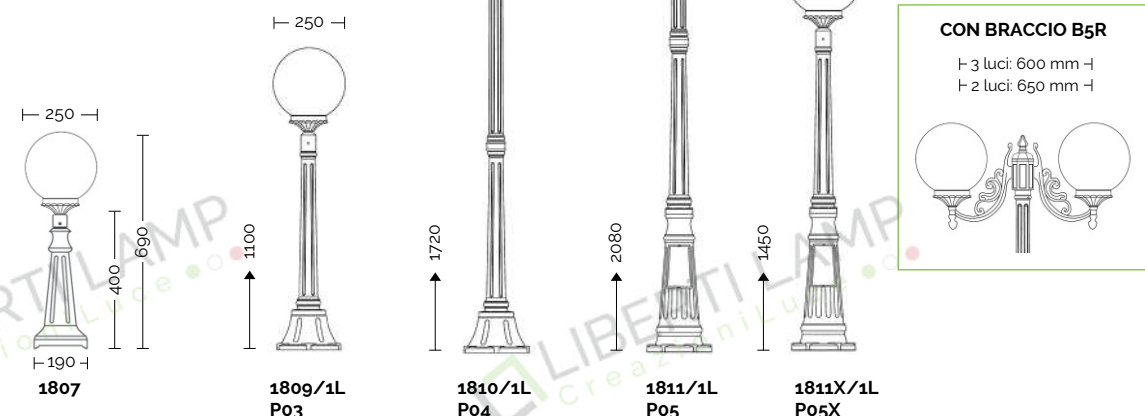

COLORI DISPONIBILI:

BB = bianco goffrato

BO = bianco-oro

Corpo: alluminio pressofuso
Diffusore: sfera d.250 mm in acrilico
Colori disponibili (da specificare):

SO = sfera opale (standard)

SF = sfera fumè

ST = sfera trasparente

Viteria esterna in acciaio inox.

Tasselli di fissaggio inclusi.

Lampadina non inclusa.

Specifiche bracci e pali a pag. 586-591

Accessori a pag. 591

COLOURS AVAILABLE:

BB = white matt

BO = white gold

Body: die cast aluminium
Diffuser: acrylic globe d.250 mm

Colours available (to specify):

SO = opal globe (standard)

SF = smoked globe

ST = transparent globe

External screws: stainless steel

Anchorage screws included.

Bulbs not included.

Arms and poles details on page 586-591

Accessories on page 591

Lampadine alogene, fluorescenti e a Led.
For alogen, fluorescent and Led lamps.

A** ... E

E27 75W

E27 23W

CE IP43