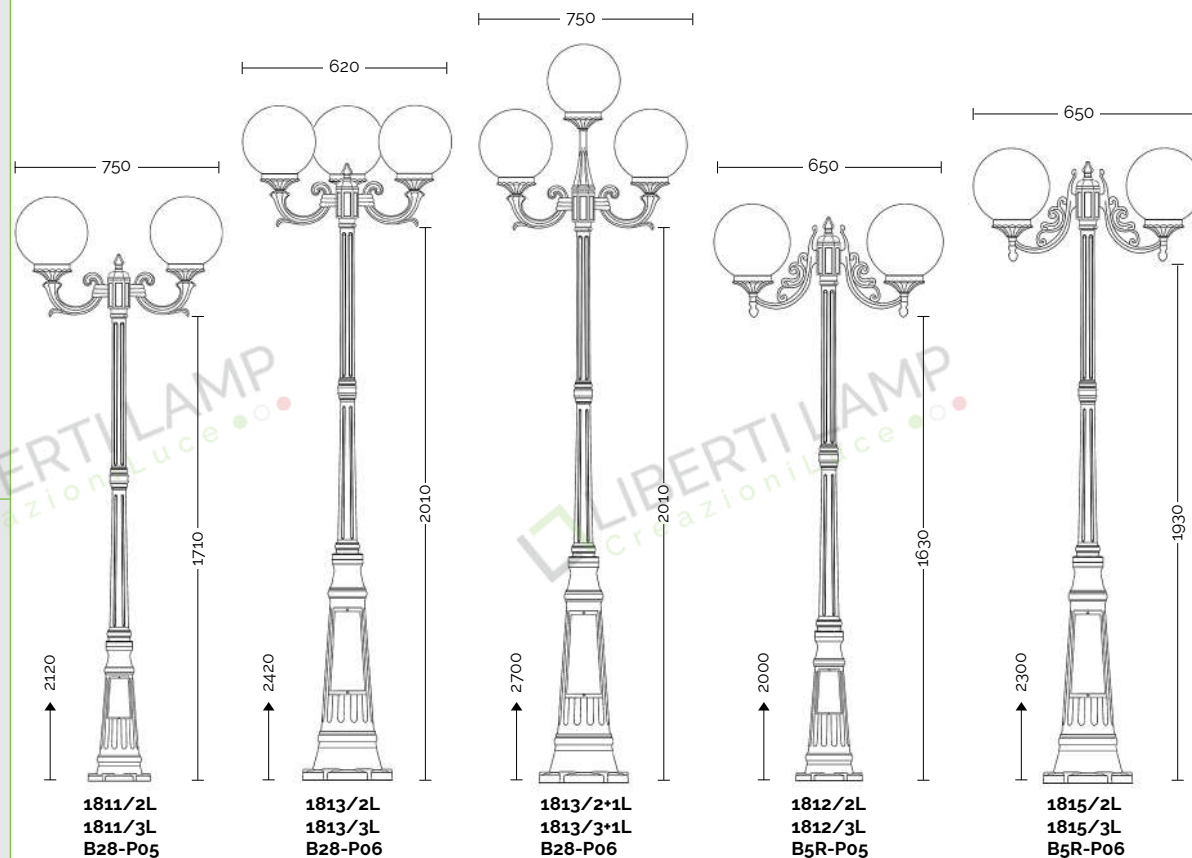

Accessories on page 591

Lampadine alogene, fluorescenti e a Led.  
For alogen, fluorescent and Led lamps.

A\*\* ... E

E27 75W

E27 23W

CE IP43

Art. 1801-B5R bianco-oro (BO) - SO

Art. 1802-B28 bianco goffrato (BB) - SO