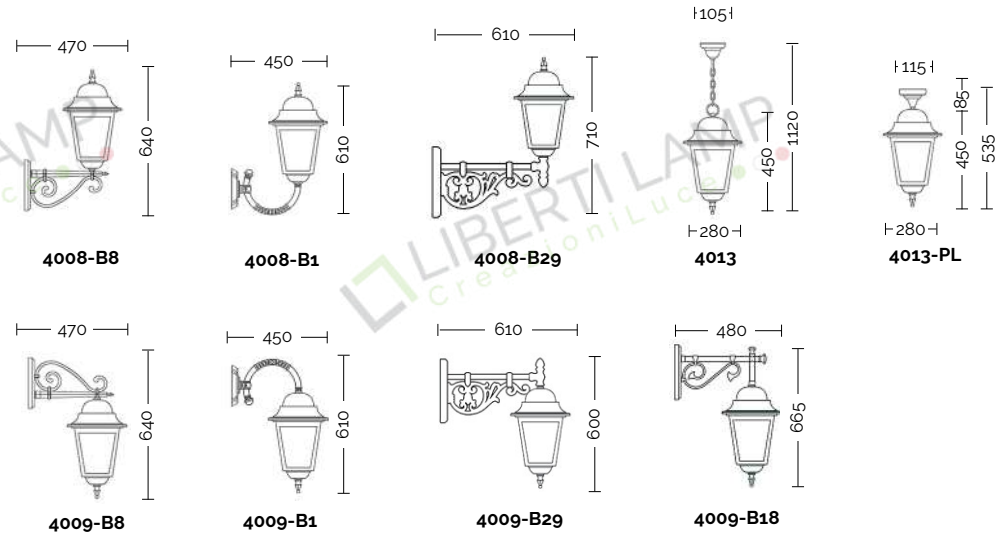

Arms and poles details on page 586-591  
Accessories on page 591

Lampadine alogene, fluorescenti e a Led.  
For alogen, fluorescent and Led lamps.

A++ ... E

 E27 75W

 E27 23W

CE IP43  

↑ Art. 4013 nero-oro (NO) - VT