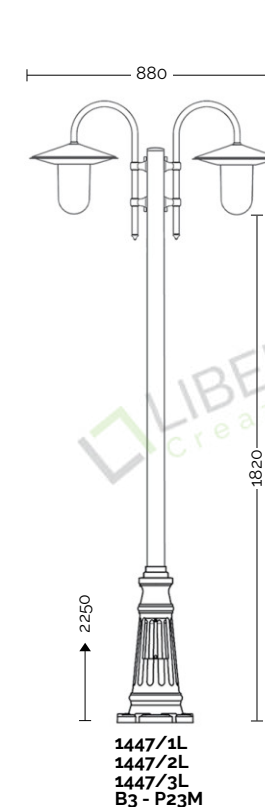

COLORI DISPONIBILI:

- NN = nero gofrato
- NO = nero-oro
- NA = nero-argento
- NR = nero-rame
- NV = nero-verde

Corpo: alluminio pressofuso
Diffusore: policarbonato

- PT = policarbonato trasparente
- PO = policarbonato opale (standard)

Viteria esterna in acciaio inox.
Tasselli di fissaggio inclusi.
Lampadina non inclusa.
Specifiche bracci e pali a pag. 586-591
Accessori a pag. 591

COLOURS AVAILABLE:

- NN = black matt
- NO = black-gold
- NA = black-silver
- NR = black-copper
- NV = black-green

Body: die cast aluminium
Diffuser: polycarbonate

- PT = transparent polycarbonate
- PO = opal polycarbonate (standard)

External screws: stainless steel
Anchorage screws included.
Bulbs not included.
Arms and poles details on page 586-591
Accessories on page 591

Lampadine alogene, fluorescenti e a Led.
For alogen, fluorescent and Led lamps.

A** ... E

- E27 75W
- E27 23W

CE IP43

Art. 1434-B1 nero-argento (NA) - PO