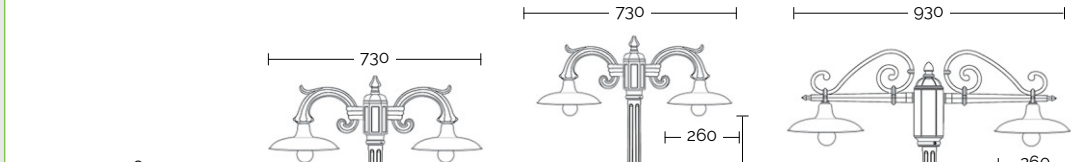

COLORI DISPONIBILI:

- NN = nero gofrato
- NO = nero-oro
- NA = nero-argento
- NR = nero-rame
- NV = nero-verde

Corpo: alluminio pressofuso
Diffusore: cappello in ottone naturale
Ø260 mm

Guarnizione in silicone aggiuntiva sul portalampade per una maggiore protezione.

Viteria esterna in acciaio inox.
Tasselli di fissaggio inclusi.
Lampadina non inclusa.

Specifiche bracci e pali a pag. 586-591
Accessori a pag. 591

COLOURS AVAILABLE:

- NN = black matt
- NO = black-gold
- NA = black-silver
- NR = black-copper
- NV = black-green

Body: die cast aluminium
Diffuser: natural brass hat Ø260 mm

Additional silicone protection on lamp holder.
External screws: stainless steel
Anchorage screws included.
Bulbs not included.

Arms and poles details on page 586-591
Accessories on page 591

Lampadine alogene, fluorescenti e a Led.
For alogen, fluorescent and Led lamps.
A++ .... E

E27 75W

E27 23W

IP23

CON BRACCIO B28

- ↳ 3 luci: 640 mm -1
- ↳ 2 luci: 730 mm -1

CON BRACCIO B8

- ↳ 3 luci: 770 mm -1
- ↳ 2 luci: 930 mm -1

CON BRACCIO B18

- ↳ 3 luci: 790 mm -1
- ↳ 2 luci: 950 mm -1