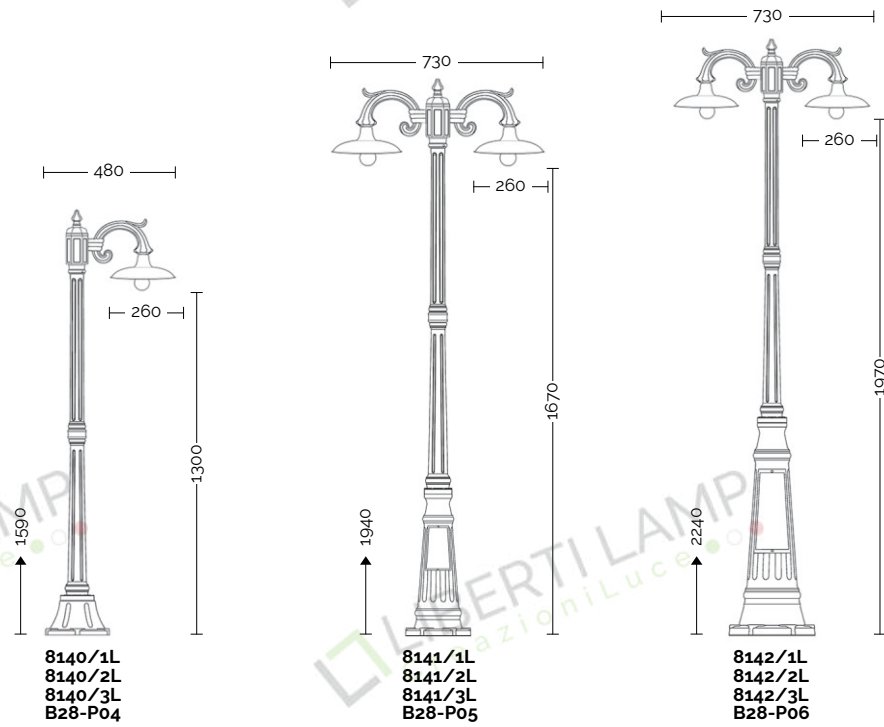

COLORI DISPONIBILI:

CO - corten (ruggine)

Corpo: alluminio pressofuso
Difusore: cappello in ottone naturale Ø260 mm

Guarnizione in silicone aggiuntiva sul portalampe per una maggiore protezione.
Viteria esterna in acciaio inox.
Tasselli di fissaggio inclusi.
Lampadina non inclusa.
Specifiche bracci e pali a pag. 586-591
Accessori a pag. 591

COLOURS AVAILABLE:

CO - corten

Body: die cast aluminium
Diffuser: natural brass hat Ø260 mm

Additional silicone protection on lamp holder.
External screws: stainless steel
Anchorage screws included.
Bulbs not included.
Arms and poles details on page 586-591
Accessories on page 591

Lampadine alogene, fluorescenti e a Led.
For halogen, fluorescent and Led lamps.
A++ ... E

- E27 75W
- E27 23W
- CE IP23

CON BRACCIO B28

┆ 3 luci: 640 mm ┆
┆ 2 luci: 730 mm ┆

CON BRACCIO B8

┆ 3 luci: 770 mm ┆
┆ 2 luci: 930 mm ┆