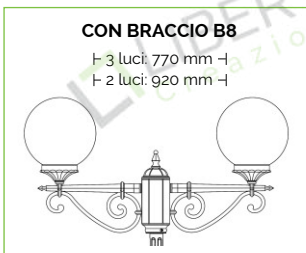

● CALLIOPE nero

● CALLIOPE nero

COLORI DISPONIBILI:

- NN = nero goffrato
- NO = nero-oro
- NA = nero-argento
- NR = nero-rame
- NV = nero-verde

Corpo: alluminio pressofuso
Diffusore: sfera d.250 mm in acrilico
Colori disponibili (da specificare):

- SO = sfera opale (standard)
- SF = sfera fumè
- ST = sfera trasparente

Viteria esterna in acciaio inox.
Tasselli di fissaggio inclusi.
Lampadina non inclusa.

Specifiche bracci e pali a pag. 586-591
Accessori a pag. 591

COLOURS AVAILABLE:

- NN = black matt
- NO = black-gold
- NA = black-silver
- NR = black-copper
- NV = black-green

Body: die cast aluminium
Diffuser: acrylic globe d.250 mm
Colours available (to specify):

- SO = opal globe (standard)
- SF = smoked globe
- ST = transparent globe

External screws: stainless steel
Anchorage screws included.
Bulbs not included.

Arms and poles details on page 586-591
Accessories on page 591

Lampadine alogene, fluorescenti e a Led.
For alogen, fluorescent and Led lamps.

A** ... E

E27 75W

E27 23W

CE IP43