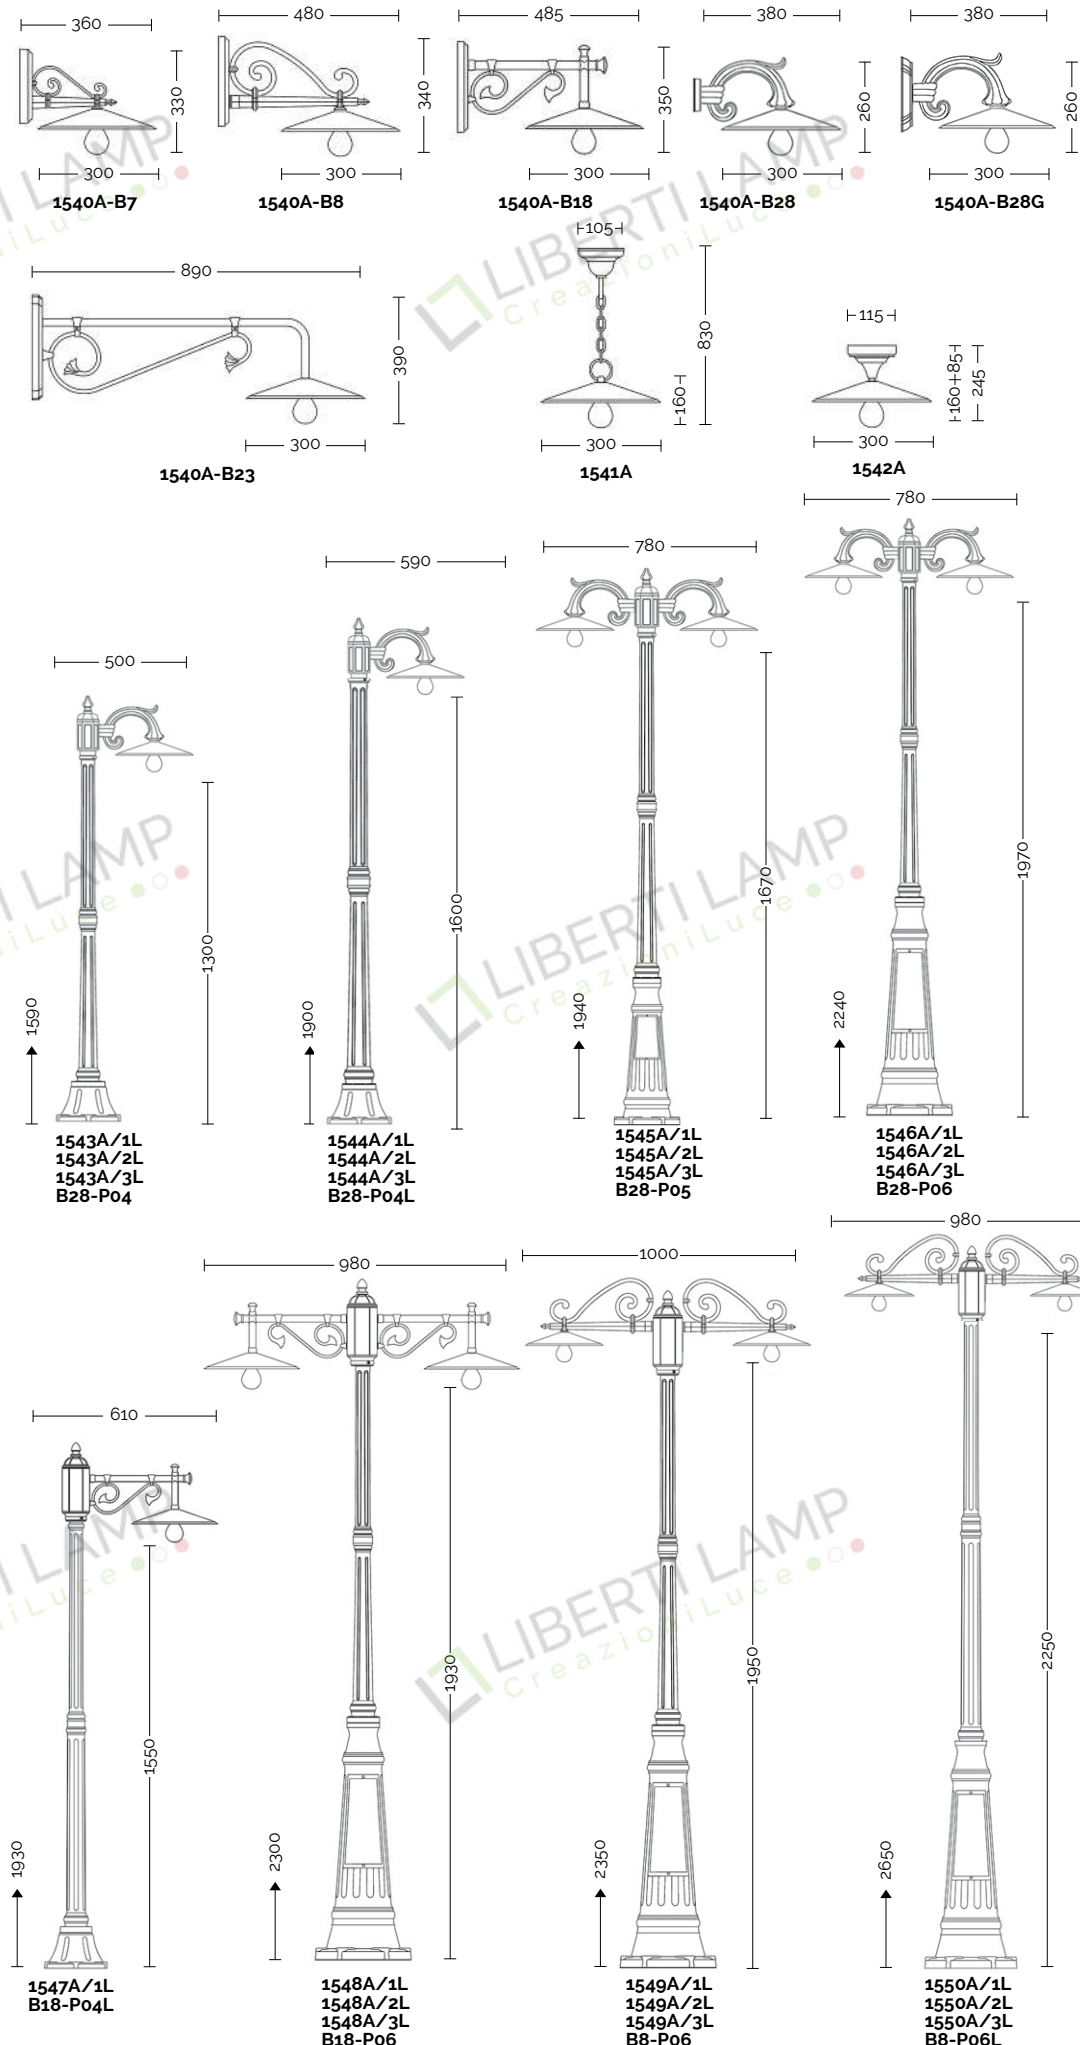

COLORI DISPONIBILI:

Corpo: alluminio pressofuso
Sottocappello verniciato bianco. Guarnizione in silicone aggiuntiva sul portalampade per una maggiore protezione. Viteria esterna in acciaio inox. Tasselli di fissaggio inclusi. Lampadina non inclusa. Specifiche bracci e pali a pag. 586-591. Accessori a pag. 591

COLOURS AVAILABLE:

Body: die cast aluminium
White painted underhat. Additional silicone protection on lamp holder. External screws: stainless steel
Anchorage screws included. Bulbs not included. Arms and poles details on page 586-591. Accessories on page 591

Lampadine alogene, fluorescenti e a Led.
For alogen, fluorescent and Led lamps.
A** ... E

CON BRACCIO B28
+ 3 luci: 700 mm -
+ 2 luci: 780 mm -

CON BRACCIO B8
+ 3 luci: 820 mm -
+ 2 luci: 1000 mm -

CON BRACCIO B18
+ 3 luci: 820 mm -
+ 2 luci: 980 mm -

Art. 1540A-B7 nero-rame (NR)