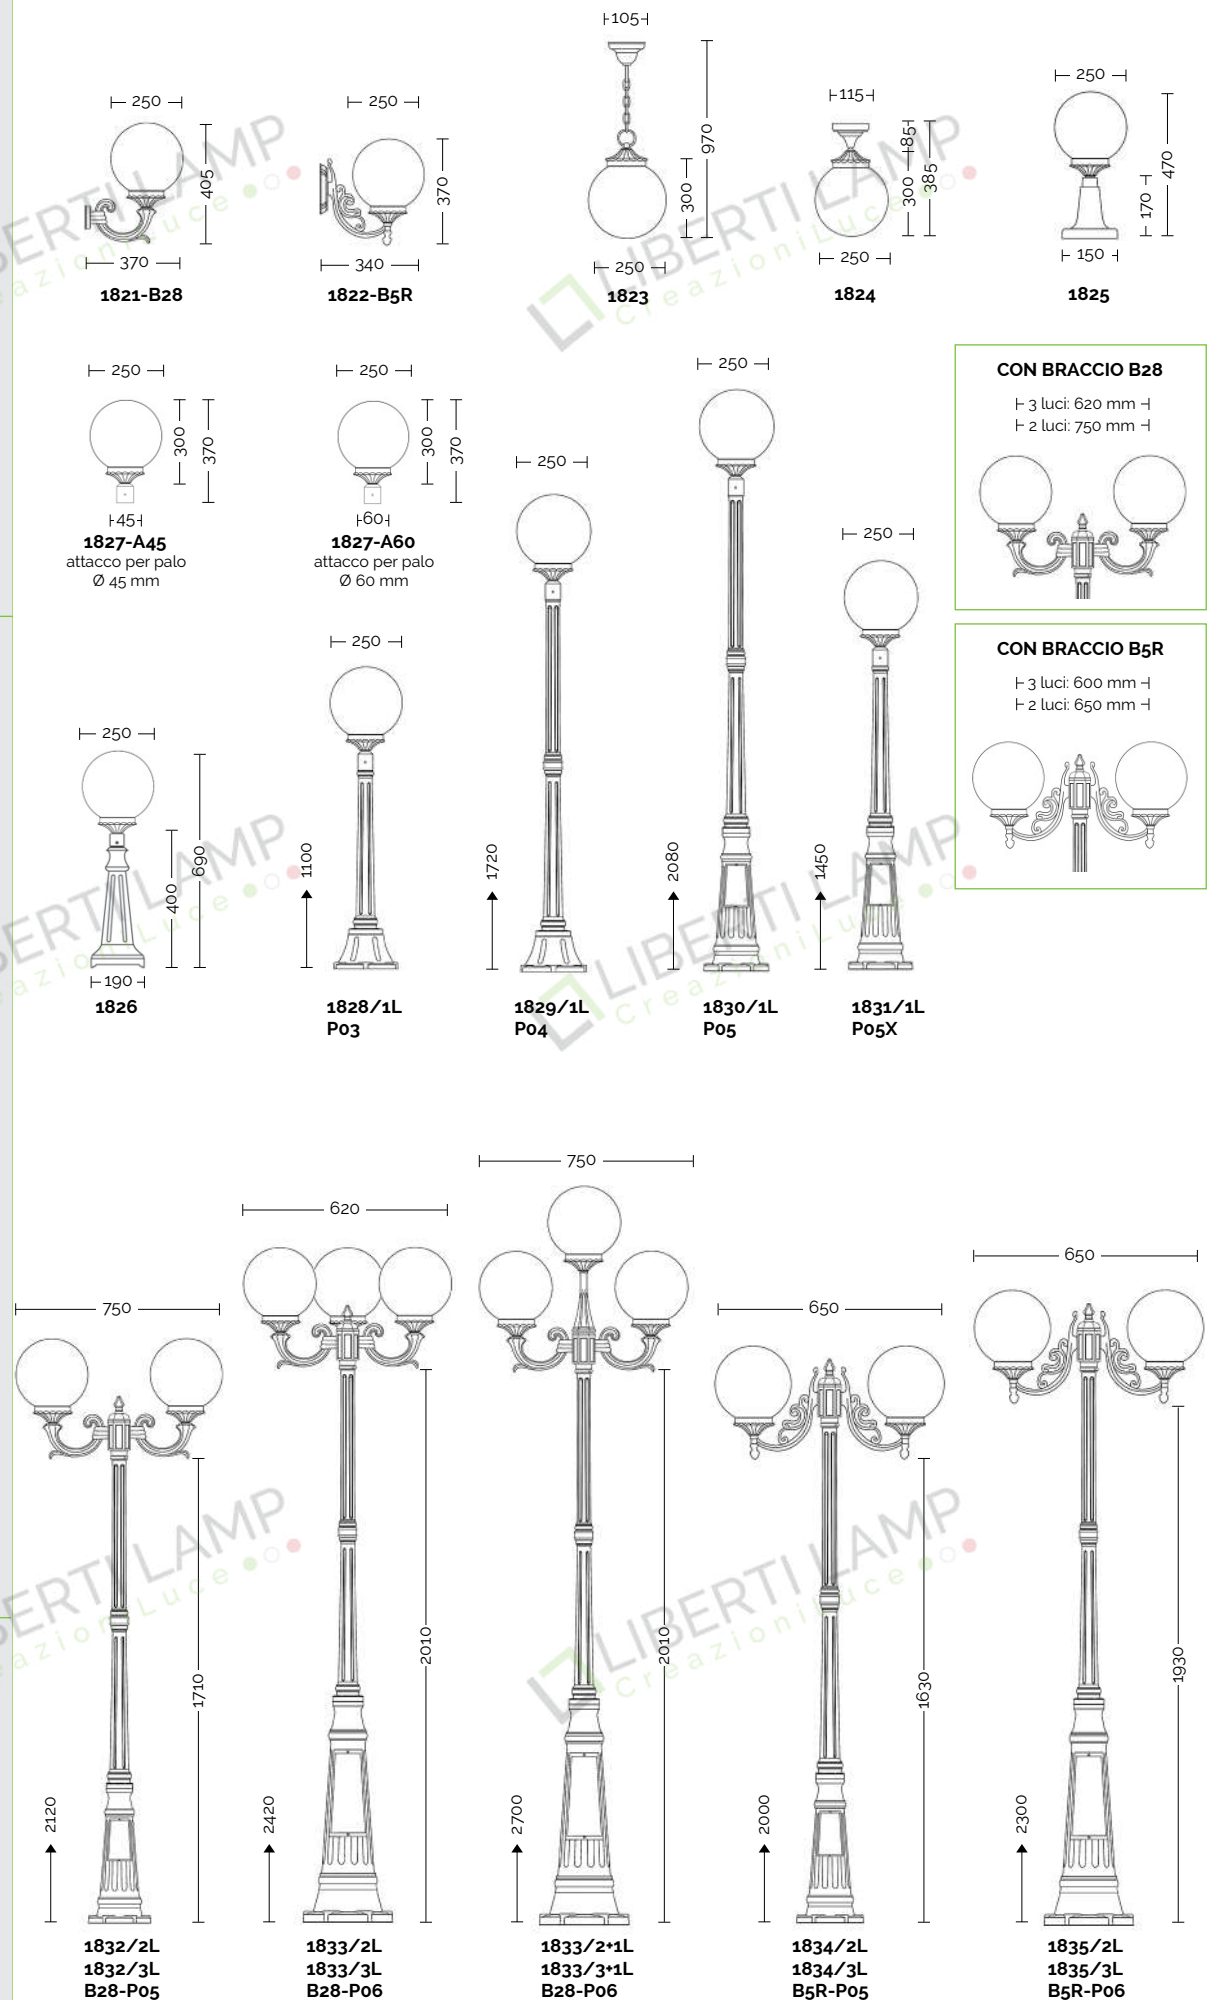

COLORI DISPONIBILI:

AN - grigio antracite

Corpo: alluminio pressofuso
Diffusore: sfera d.250 mm in acrilico

SO - sfera opale (standard)

SF - sfera fumé

ST - sfera trasparente

Viteria esterna in acciaio inox.

Tasselli di fissaggio inclusi.

Lampadina non inclusa.

Specifiche bracci e pali a pag. 586-591

Accessori a pag. 591

COLOURS AVAILABLE:

AN - anthracite grey

Body: die cast aluminium
Diffuser: acrylic globe d.250 mm

SO - opal globe (standard)

SF - smoked globe

ST - transparent globe

External screws: stainless steel

Anchorage screws included.

Bulbs not included.

Arms and poles details on page 586-591

Accessories on page 591

Lampadine alogene, fluorescenti e a Led.
For alogen, fluorescent and Led lamps.

A** ... E

E27 75W

E27 23W

CE IP43