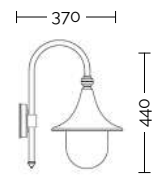

Lampadine alogene, fluorescenti e a Led.  
For alogen, fluorescent and Led lamps.

A\*\* ... E

- E27 75W
- E27 23W

CE IP43

1941A-B3

1943A

1941A-B3T

1943-PL/A