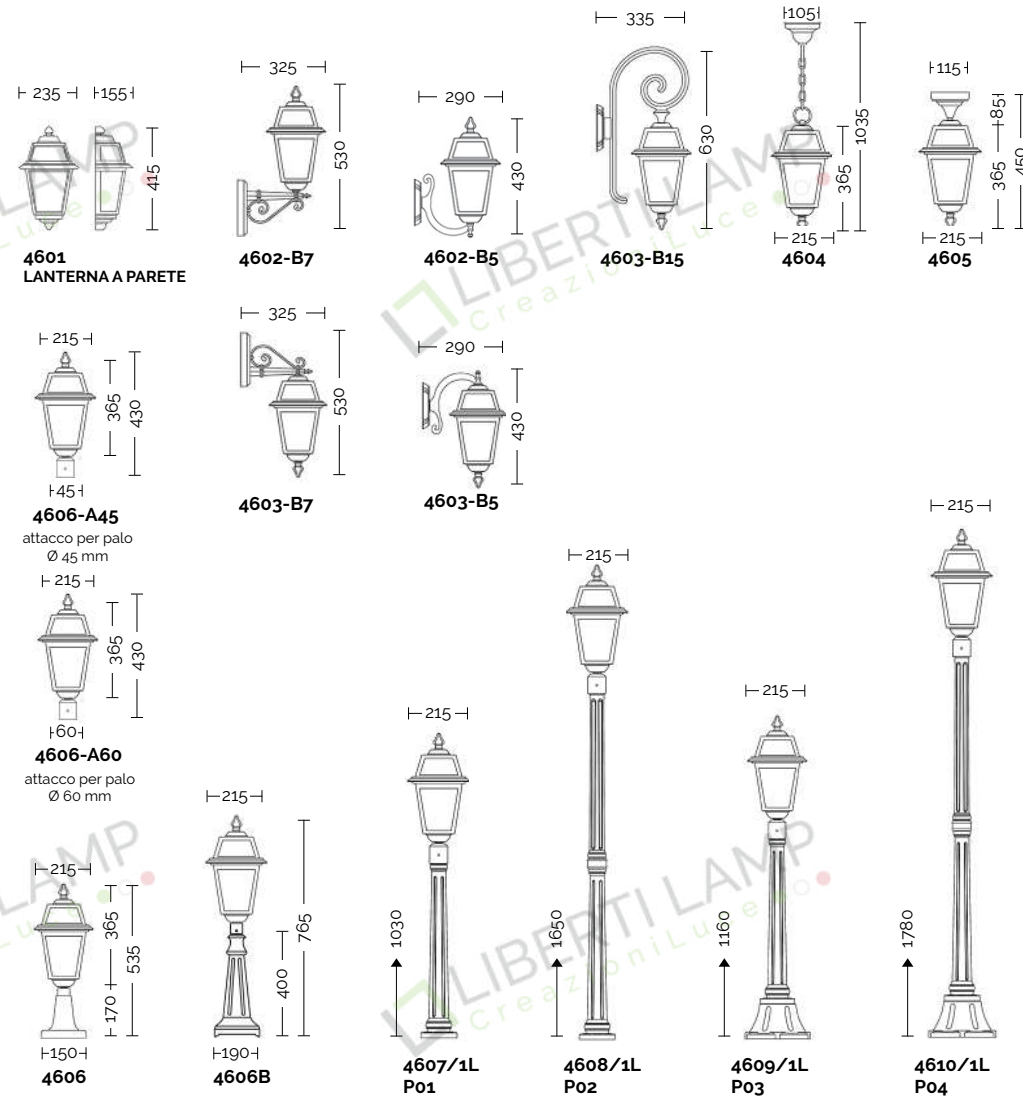

COLORI DISPONIBILI:

Corpo: alluminio pressofuso
Diffusore: vetro

VT = vetro trasparente (standard)

VS = vetro sabbato (su richiesta, vedere le condizioni riportate nel listino prezzi)

Viteria esterna in acciaio inox. Tasselli di fissaggio inclusi. Lampadina non inclusa.

Specifiche bracci e pali a pag. 586-591
Accessori a pag. 591

COLOURS AVAILABLE:

Body: die cast aluminium
Diffuser: glass

VT = transparent glass (standard)

VS = satin glass (on request, refer to conditions on price list).

External screws: stainless steel
Anchorage screws included.
Bulbs not included.

Arms and poles details on page 586-591
Accessories on page 591

Lampadine alogene, fluorescenti e a Led.
For alogen, fluorescent and Led lamps.

A++ .... E

E27 75W

E27 23W