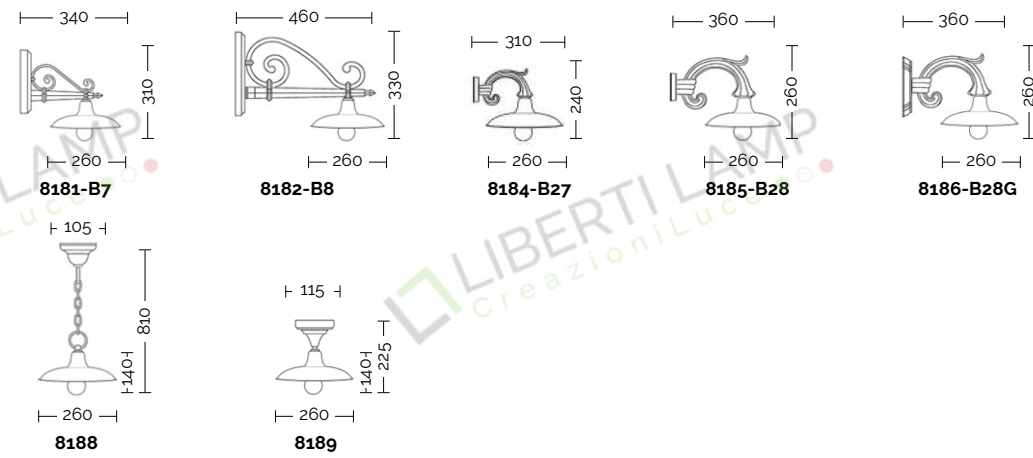

COLORI DISPONIBILI:

BB = bianco gofrato

Corpo: alluminio pressofuso
Diffusore: cappello in ottone naturale Ø260 mm

Guarnizione in silicone aggiuntiva sul portalampe per una maggiore protezione.
Viteria esterna in acciaio inox.
Tasselli di fissaggio inclusi.
Lampadina non inclusa.

Specifiche bracci e pali a pag. 586-591
Accessori a pag. 591

COLOURS AVAILABLE:

BB - white matt

Body: die cast aluminium
Diffuser: natural brass hat Ø260 mm

Additional silicone protection on lamp holder.
External screws: stainless steel
Anchorage screws included.
Bulbs not included.

Arms and poles details on page 586-591
Accessories on page 591

Lampadine alogene, fluorescenti e a Led.
For alogen, fluorescent and Led lamps.
A++ .... E

E27 75W

E27 23W

CE IP23

CON BRACCIO B28

┆ 3 luci: 640 mm ┆
┆ 2 luci: 730 mm ┆

CON BRACCIO B8

┆ 3 luci: 770 mm ┆
┆ 2 luci: 930 mm ┆