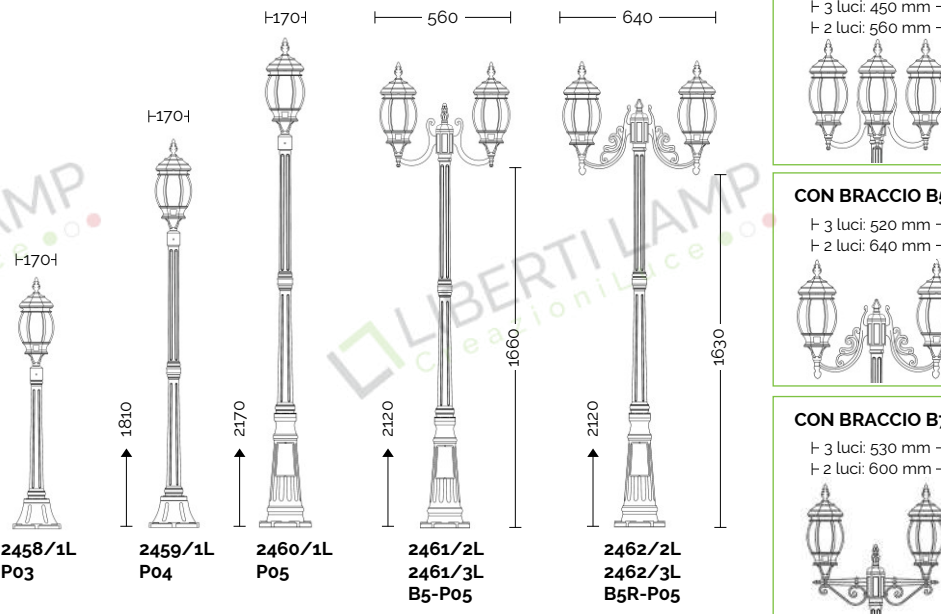

COLORI DISPONIBILI:

BB - bianco gofrato

BO - bianco-oro

Corpo: alluminio pressofuso

Diffusore: policarbonato trasparente

Viteria esterna in acciaio inox.

Tasselli di fissaggio inclusi.

Lampadina non inclusa.

Specifiche bracci e pali a pag. 586-591

Accessori a pag. 591

COLOURS AVAILABLE:

BB - white matt

BO - white gold

Body: die cast aluminium

Diffuser: transparent polycarbonate

External screws: stainless steel

Anchorage screws included.

Bulbs not included.

Arms and poles details on page 586-591

Accessories on page 591

Lampadine alogene, fluorescenti e a Led.
For alogen, fluorescent and Led lamps.

A** ... E

E27 75W

E27 23W

CE IP43