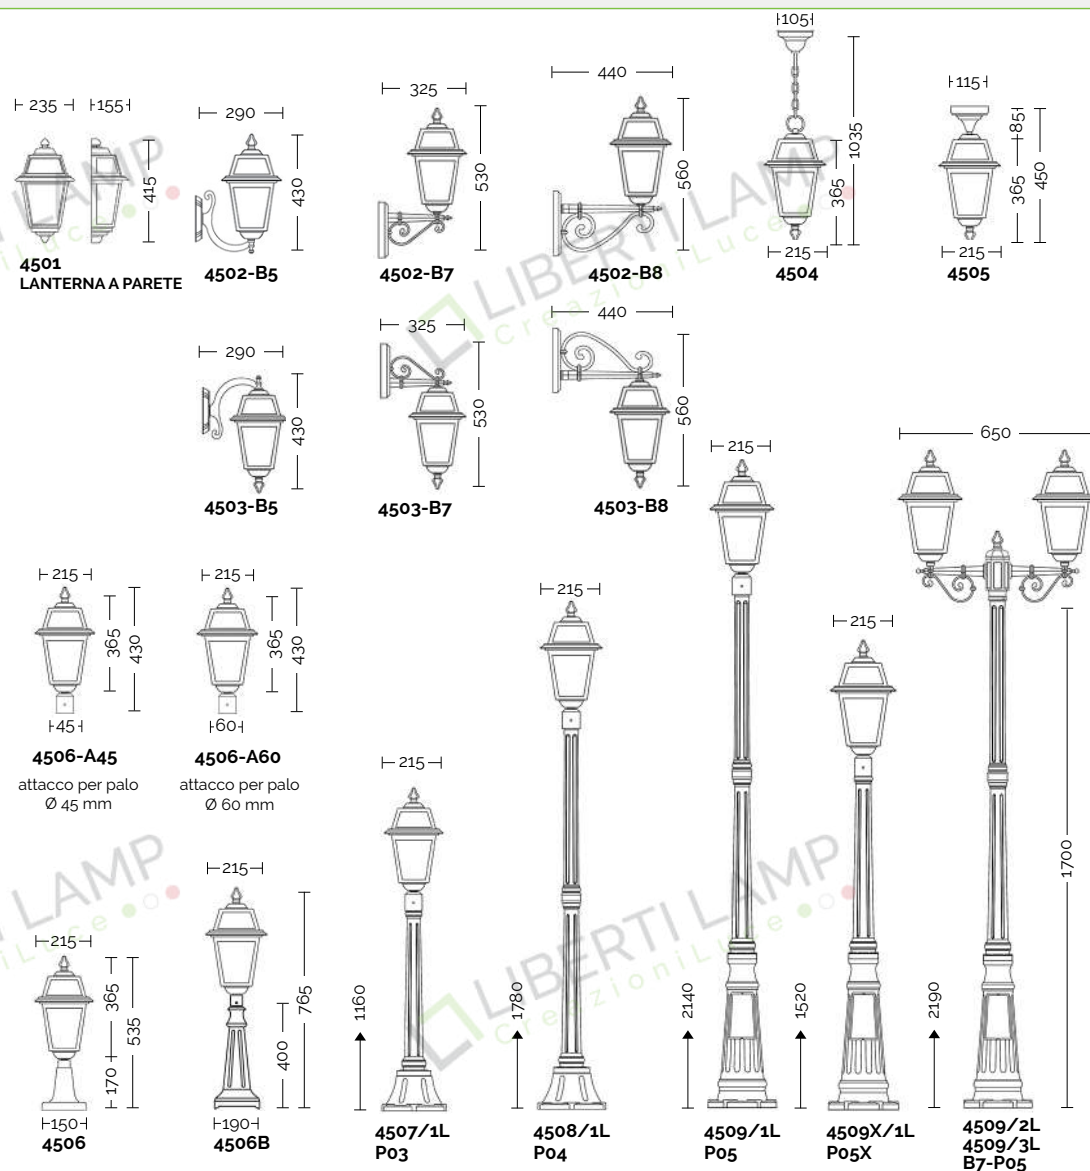

COLORI DISPONIBILI:

- AN = grigio antracite
- Corpo: alluminio pressofuso
- Diffusore: vetro
- VT = vetro trasparente (standard)
- VS = vetro sabbiato (su richiesta, vedere le condizioni riportate nel listino prezzi)
- Viteria esterna in acciaio inox.
- Tasselli di fissaggio inclusi.
- Lampadina non inclusa.
- Specifiche bracci e pali a pag. 586-591
- Accessori a pag. 591

COLOURS AVAILABLE:

- AN = anthracite grey
- Body: die cast aluminium
- Diffuser: glass
- VT = transparent glass (standard)
- VS = satin glass (on request, refer to conditions on price list).
- External screws: stainless steel
- Anchorage screws included.
- Bulbs not included.
- Arms and poles details on page 586-591
- Accessories on page 591

Lampadine alogene, fluorescenti e a Led.
For alogen, fluorescent and Led lamps.

A** ... E

E27 75W

E27 23W

CE IP43