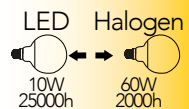

Codice	EAN	Watt	CRI	Lumen	Angolo	K	Durata	Inner	Master	Prezzo
SMART-E27G95-RGBCCT	8031414872664	10W	80	800	200°		25000h	5	20	€ 30,60