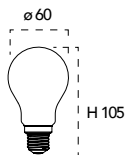

Misure
dimensioni in mm

Attacco