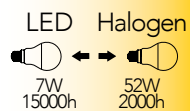

Codice	EAN	Watt	CRI	Lumen	Angolo	K	Durata	Inner	Master	Prezzo
GENIUS-E27-CCT	8031414870714	7W	80	680	300°		15000h	10	100	€ 16,40

Lampada LED SMART
7W 230V