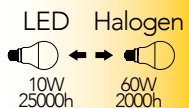

Codice	EAN	Watt	CRI	Lumen	Angolo	K	Durata	Inner	Master	Prezzo
SMART-E27-RGBCCT	8031414872657	10W	80	800	240°		25000h	10	50	€ 19,40

Lampada LED SMART
10W 230V