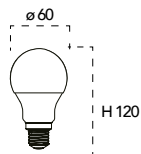

Lampada LED RGBW
E27 10W 230V

Attacco