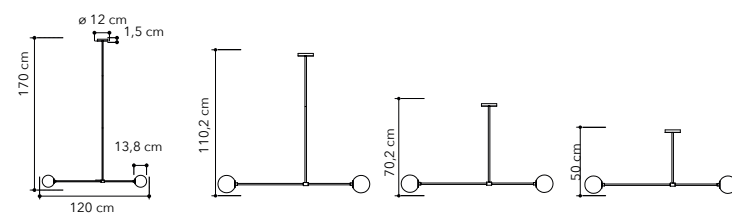

# Themys

Collezione in metallo oro satinato diffusori vetro soffiato opale

Collection in satin gold metal with blow opal glass diffusers

○○○

I-THEMYS-U4  
8031414870059  
4xE14 LED

I-THEMYS-T2  
8031414870035  
2xE14 LED