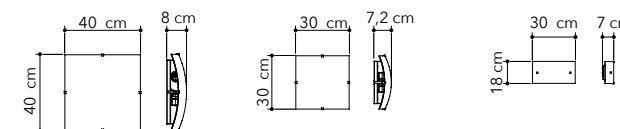

I-PAMELA/PL40
8031440352970
LED 24W
2000 Lm 4000K ●

I-PAMELA/PL30
8031440352963
LED 218W
1480 Lm 4000K ●

I-PAMELA/AP
8031440352987
LED 18W
1420 Lm 4000K ●