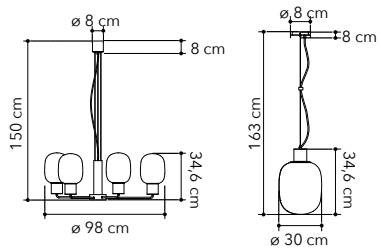

Fellini

Collezione in metallo oro satinato diffusori vetro soffiato opale

Collection in satin gold metal with blow opal glass diffusers

○○○

I-FELLINI-S6 ORO
8031414863150

6x E27 LED

I-FELLINI-S30 ORO
88031414863167

1x E27 LED

1x E27 LED