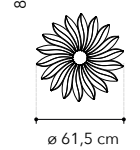

LED-SUNRISE-PL62
8031414869152
LED 90W
6250 Lm 4000K
Dimming