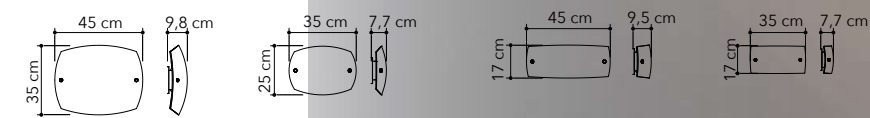

Bomba

Collezione in vetro bianco lu-
cido

Glossy white glass collection

I-180/00212
8031414033508

2xE27

I-180/00112
8031414033492

1xE27

I-180/00912
8031414042043

2xE27

I-180/00812
8031414041619

1xE27