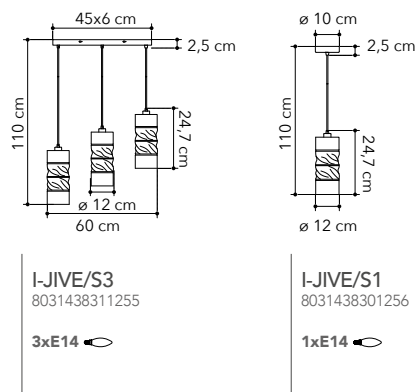

Jive

Collezione in vetro trasparente con bordi cromo fumè e pendenti in cristallo K9

Transparent glass collection with smoked chrome edges and K9 crystal pendants

○○○