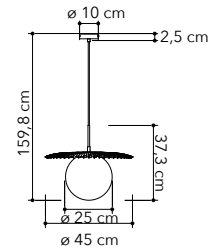

I-CHAPLIN-S45 NER
8031414874460

1xE27 LED