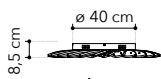

Sunrise

Collezione con struttura in alluminio in colore bianco con diffusore in acrilico bianco satinato

Aluminium collection structure in white colour with acrylic satin white diffuser

○○○

LED-SUNRISE-PL72
8031414869169
LED 135W
9200 Lm 4000K
Dimming