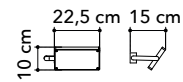

Book

Collezione in alluminio con diffusore orientabile nei colori bianco o nero satinato

Alluminium collection with orientable diffuser in satin white or black colour

LED-BOOK-PL-BCO
8031440359917
variante bianco - white colour
LED 2x17W
2600 Lm 3200K ●

LED-BOOK-AP-BCO
8031440355711
variante bianco - white colour
LED 17W
1300 Lm 3200K ●

LED-BOOK-PT-BCO
8031440355728
variante bianco - white colour
LED 17W
1300 Lm 3200K ●

LED-BOOK-PL-NERO
8031440359894
variante nera - black colour
LED 2x17W
2600 Lm 3200K ●

LED-BOOK-AP-NERO
8031440355681
variante nera - black colour
LED 17W
1300 Lm 3200K ●

LED-BOOK-PT-NERO
8031440355735
variante nera - black colour
LED 17W
1300 Lm 3200K ●