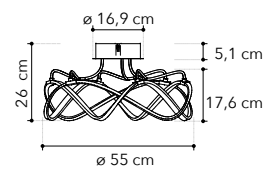

Flight

Collezione con struttura in alluminio nickel spazzolato e diffusore in silicone

Collection with aluminum structure brush nickel finish with silicone diffuser

LED-FLIGHT-S78
8031414869077
LED 45W
4050 Lm 4000K ●

LED-FLIGHT-PL55
8031414869084
LED 28,8W
2590 Lm 4000K ●