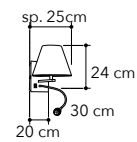

Helly

Applique in alluminio con diffusore in tessuto e luce LED da lettura.

Aluminium wall lamp with fabric diffuser and LED reading light

○○○

I-090111-5A
8031421131082
variante paralume plissettato bianco
white pleated lampshade variant

LED 3W
160 Lm 4500K ●
1xE14 ○

I-090111-5F
8031440311557
variante paralume marrone
brown lampshade variant

LED 3W
160 Lm 4500K ●
1xE14 ○

I-090111-5E
8031440051279
variante paralume bianco
white lampshade variant

LED 3W
160 Lm 4500K ●
1xE14 ○