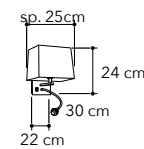

Helly

Applique in alluminio con diffusore in tessuto e luce LED da lettura.

Aluminium wall lamp with fabric diffuser and LED reading light

○○○

I-090111-5A
8031421131082
variante paralume plissettato bianco
white pleated lampshade variant

LED 3W
160 Lm 4500K ●
1xE14 ○

I-090111-5F
8031440311557
variante paralume marrone
brown lampshade variant

LED 3W
160 Lm 4500K ●
1xE14 ○

I-090111-5E
8031440051279
variante paralume bianco
white lampshade variant

LED 3W
160 Lm 4500K ●
1xE14 ○