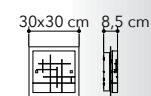

Musa

Collezione in vetro con decori tortora

Collection in glass with dove grey decor

○○○

I-MUSA/PL40
8031436181232

2xE27

I-MUSA/PL30
8031436211236

2xE27

I-MUSA/AP
8031436201237

1xE27