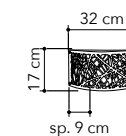

I-BATIK/AP
8031437441243
2xE14