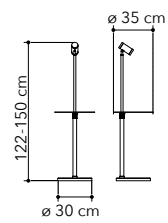

Relax

LUCE
ambiente
Design®

Piantana in metallo con punto luce orientabile. Ripiano relax regolabile in altezza. Base in marmo.

Metal floor lamp with adjustable light spot. Relax table adjustable height. Marble base.

○○○

I-RELAX-PT NERO
8031414877317
variante nera - black colour
I-RELAX-PT BCO
8031414877300
variante bianca - white colour
1xGU10