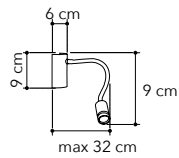

# Kepler

Lampada applique flessibile  
in metallo con LED integrato

Reading built-in LED light wall  
lamp flexible in metal

○○○

LUCE  
ambiente  
Design®

**LED-KEPLER-NERO**  
8031440355759  
variante nero - black finish  
**LED 3W**  
100 Lm 3000K ●