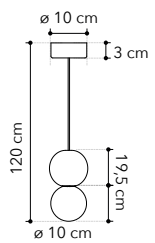

Kiss

Collezione in gesso con diffusore in vetro opale

Gypsum collection with opal glass diffuser

○○○

I-KISS-S1
8031414873630

1xG9 LED

I-KISS-PL
8031414873654

1xG9 LED