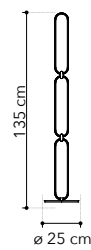

LED-INFINITY-PT
8031414868797
LED 30W
2700 Lm 4000K ●