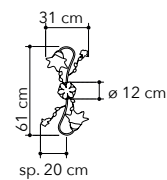

# Rose

Collezione in metallo decorato a mano e diffusori in vetro

Collection in hand decorated metal and glass diffuser

ROSE/5  
8031414083398

5xE14

ROSE/3  
8031414083381

3xE14

ROSE/PL2  
8031414083459