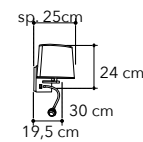

Helly

Applique in alluminio con diffusore in tessuto e luce LED da lettura.

Aluminium wall lamp with fabric diffuser and LED reading light

○○○

I-090111-5A
8031421131082
variante paralume plissettato bianco
white pleated lampshade variant

LED 3W
160 Lm 4500K ●
1xE14 ○

I-090111-5F
8031440311557
variante paralume marrone
brown lampshade variant

LED 3W
160 Lm 4500K ●
1xE14 ○

I-090111-5E
8031440051279
variante paralume bianco
white lampshade variant

LED 3W
160 Lm 4500K ●
1xE14 ○