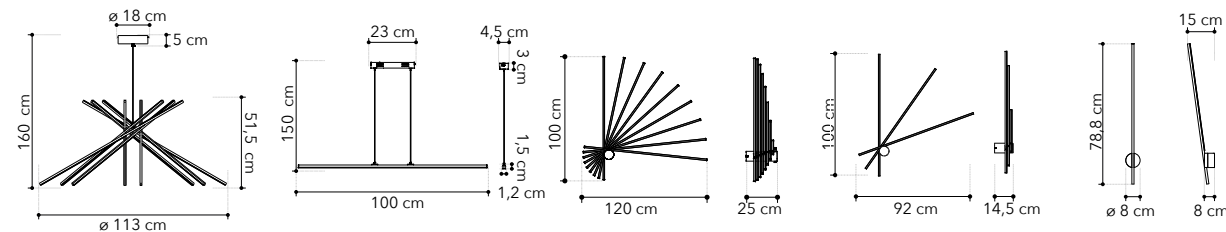

# Shanghai

Collezione con struttura in alluminio colore bianco goffrato, diffusore opale

Collection with aluminum structure in embossed white-color, opal diffuser

<p><b>LED-SHANGHAI-S8C BCO</b> 8031414877478 LED 54W 2860 Lm 3000K ●</p>	<p><b>LED-SHANGHAI-S1C BCO</b> 8031414877447 LED 29W 1750 Lm 3000K ●</p>	<p><b>LED-SHANGHAI-PL9C BCO</b> 8031414877409 LED 66W 4480 Lm 3000K ●</p>	<p><b>LED-SHANGHAI-PL3C BCO</b> 8031414877386 LED 27W 1790 Lm 3000K ●</p>	<p><b>LED-SHANGHAI-APC BCO</b> 8031414877423 LED 10W 700 Lm 3000K ●</p>
<p><b>LED-SHANGHAI-S8 BCO</b> 8031440361286 LED 54W 2860 Lm 4000K ●</p>	<p><b>LED-SHANGHAI-S1 BCO</b> 8031414877126 LED 29W 1750 Lm 4000K ●</p>	<p><b>LED-SHANGHAI-PL9 BCO</b> 8031414877102 LED 66W 4480 Lm 4000K ●</p>	<p><b>LED-SHANGHAI-PL3 BCO</b> 8031414877089 LED 27W 1960 Lm 4000K ●</p>	<p><b>LED-SHANGHAI-AP BCO</b> 8031440365543 LED 10W 700 Lm 4000K ●</p>