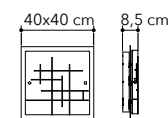

Musa

Collezione in vetro con decori tortora

Collection in glass with dove grey decor

○○○

I-MUSA/PL40
8031436181232

2xE27

I-MUSA/PL30
8031436211236

2xE27

I-MUSA/AP
8031436201237

1xE27