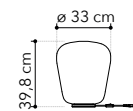

I-SMOKE-L35
8031414874644
1xE27 LED