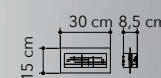

Musa

Collezione in vetro con decori tortora

Collection in glass with dove grey decor

○○○

I-MUSA/PL40
8031436181232

2xE27

I-MUSA/PL30
8031436211236

2xE27

I-MUSA/AP
8031436201237

1xE27