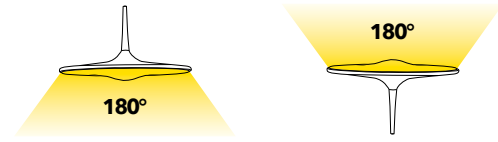

Ikon

LUCE
ambiente
Design®

Collezione con struttura in metallo cromo, filo in tessuto nero

Collection with chrome metal structure, black fabric cable

○○○

LED-IKON-S CR
8031440363112
LED 36W
2880 Lm 4000K ●
Dimmer 1-10V

LED-IKON-PT CR
8031440363068
LED 36W
2880 Lm 4000K ●