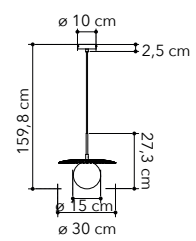

I-CHAPLIN-S30 ORO
8031414874446

1xG9 LED