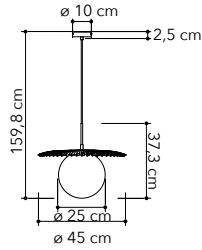

I-CHAPLIN-S45 ORO
8031414874477

1xE27 LED