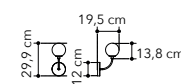

# Themys

Collezione in metallo oro satinato diffusori vetro soffiato opale

Collection in satin gold metal with blow opal glass diffusers

○○○

I-THEMYS-U4  
8031414870059  
4xE14 LED

I-THEMYS-T2  
8031414870035  
2xE14 LED