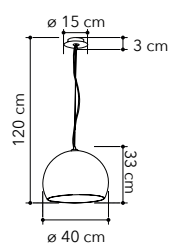

Vanity

Collezione in vetro decoro foglia argento con cavo in tessuto grigio

Glass collection with silver leaf with grey fabric cable

I-VANITY/S40 SIL
8031440356985

3xE27