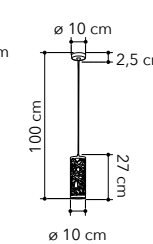

I-BATIK/S10
8031437431244
1xE27