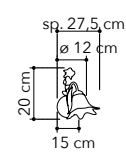

ROSE/AP1
8031414083411

1xE14