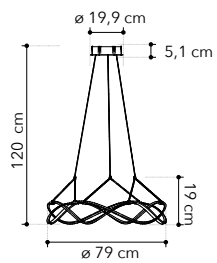

# Flight

Collezione con struttura in alluminio nickel spazzolato e diffusore in silicone

Collection with aluminum structure brush nickel finish with silicone diffuser

**LED-FLIGHT-S78**  
8031414869077  
**LED 45W**  
4050 Lm 4000K ●