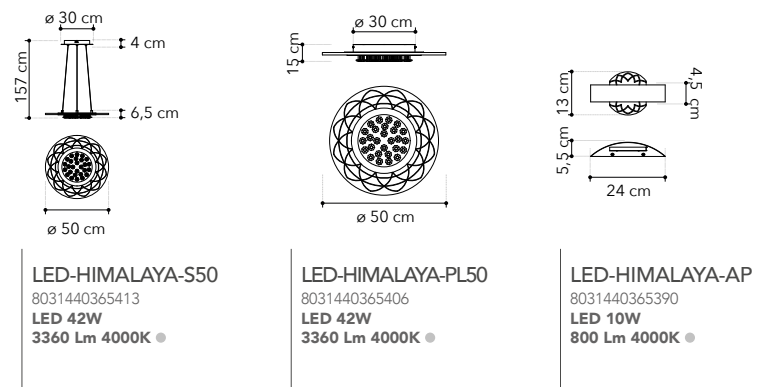

Himalaya

Collezione in metallo bianco
matto, diffusore lastra in acrilico
trasparente e satinato

Collection in metal white
matt color, satin and transpa-
rent acrylic diffuser

○○○