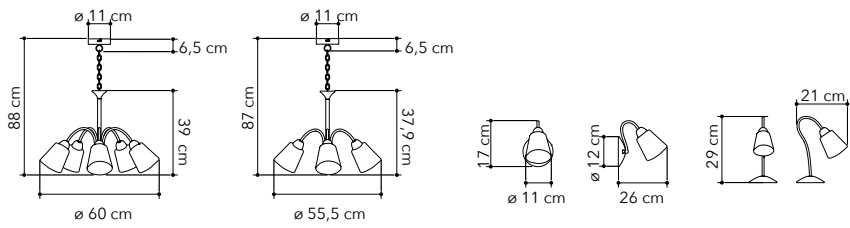

1162

faneurope

Collezione in metallo finitura
nickel e diffusori in vetro so-
fiato bianco acidato

Metal collection nickel finish
with acid white blow glass
diffuser

I-1162/5 NIK 8031414088942 variante nichel - nickel finish	I-1162/3 NIK 8031414088959 variante nichel - nickel finish	I-1162/AP NIK 8031414088973 variante nichel - nickel finish	I-1162/L NIK 8031414088966 variante nichel - nickel finish
I-1162/5 ORO 8031414089116 variante oro - gold finish	I-1162/3 ORO 8031414089109 variante oro - gold finish	I-1162/AP ORO 8031414089093 variante oro - gold finish	I-1162/L ORO 8031414089086 variante oro - gold finish
5xE14	3xE14	1xE14	1xE14