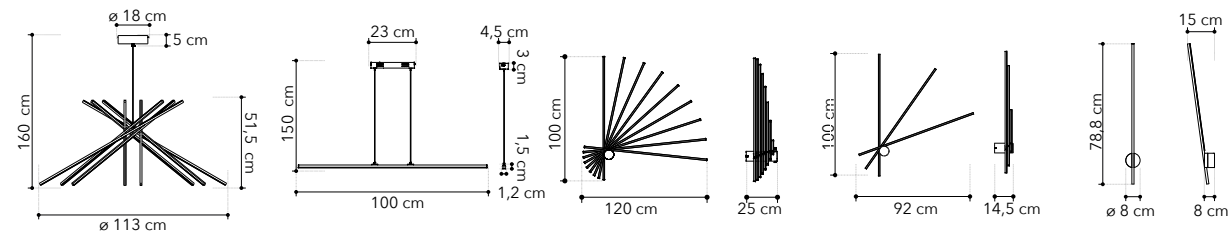

Shanghai

Collezione con struttura in alluminio colore nero goffrato, diffusore opale

Collection with aluminum structure in embossed black color, opal diffuser

LED-SHANGHAI-S8C NERO 8031414877461 LED 54W 2370 Lm 3000K ●	LED-SHANGHAI-S1C NERO 8031414877508 LED 29W 1700 Lm 3000K ●	LED-SHANGHAI-PL9C NERO 8031414877416 LED 66W 3860 Lm 3000K ●	LED-SHANGHAI-PL3C NERO 8031414877393 LED 27W 1790 Lm 3000K ●	LED-SHANGHAI-APC NERO 8031414877430 LED 10W 500 Lm 3000K ●
LED-SHANGHAI-S8 NERO 8031440361293 LED 54W 2370 Lm 4000K ●	LED-SHANGHAI-S1 NERO 8031414877454 LED 29W 1700 Lm 4000K ●	LED-SHANGHAI-PL9 NERO 8031414877119 LED 66W 3860 Lm 4000K ●	LED-SHANGHAI-PL3 NERO 8031414877096 LED 27W 1790 Lm 4000K ●	LED-SHANGHAI-AP NERO 8031440365550 LED 10W 500 Lm 4000K ●