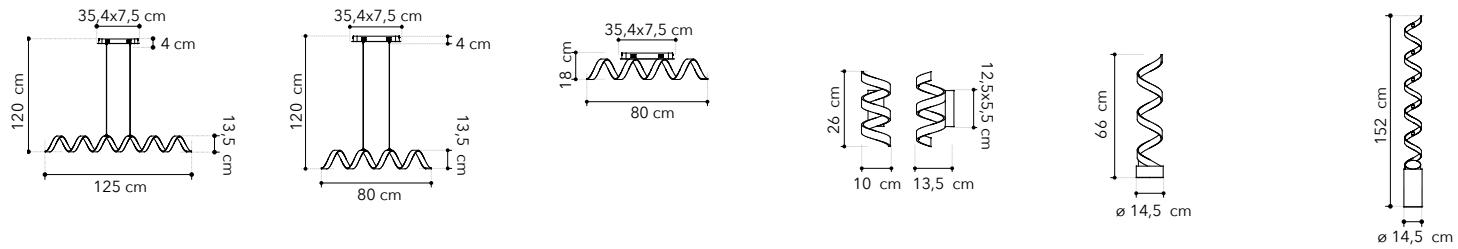

Helix

Collezione in alluminio finitura
nero goffrato e interno oro

Aluminium collection embossed
black finish, inside gold

LED-HELIX-S6C NER 8031414877645 LED 30W 2400 Lm 3000K ●	LED-HELIX-S4C NER 8031414877621 LED 20W 1600 Lm 3000K ●	LED-HELIX-PL4C NER 8031414877584 LED 20W 1600 Lm 3000K ●	LED-HELIX-AP3C NER 8031414877546 LED 9W 720 Lm 3000K ●	LED-HELIX-L4C NER 8031414877560 LED 12W 960 Lm 3000K ●	LED-HELIX-PT10C NER 8031414877607 LED 30W 2400 Lm 3000K ●
LED-HELIX-S6 NER 8031440362771 LED 30W 2400 Lm 4000K ●	LED-HELIX-S4 NER 8031440362764 LED 20W 1600 Lm 4000K ●	LED-HELIX-PL4 NER 8031440362740 LED 20W 1600 Lm 4000K ●	LED-HELIX-AP3 NER 8031440362733 LED 9W 720 Lm 4000K ●	LED-HELIX-L4 NER 8031440362726 LED 12W 960 Lm 4000K ●	LED-HELIX-PT10 NER 8031440362702 LED 30W 2400 Lm 4000K ●