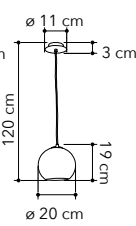

1xE27

I-VANITY/S2 SIL  
8031440356923

2xE27  
cavo regolabile  
adjustable cable  
2x120 cm

I-VANITY/S20 SIL  
8031440357029

1xE27

I-VANITY/AP SIL  
8031440356947

2xE14

I-VANITY/L SIL  
8031440356961