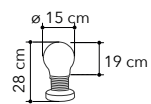

# Lampadina

Collezione in vetro e decoro  
interno con fili in alluminio

Collection in glass with inner  
aluminium wires decoration

I-LAMPD/SOSP.  
8031414085477

1xE27 LED

I-LAMPD/SOSP.15  
8031414089901

1xE27 LED