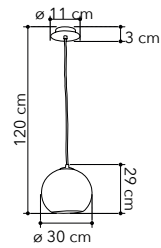

I-VANITY/S30 SIL
8031440357005

1xE27