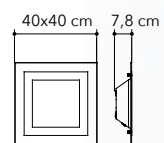

Oak

Collezione in vetro con decoro bianco finitura cornice cromo

Collection in glass with white decoration and chrome frame

○○○

I-OAK/PL40R
8031430301179

2xE27

I-OAK/PL40Q
8031430311178

2xE27

I-OAK/AP
8031437901259

1xE27