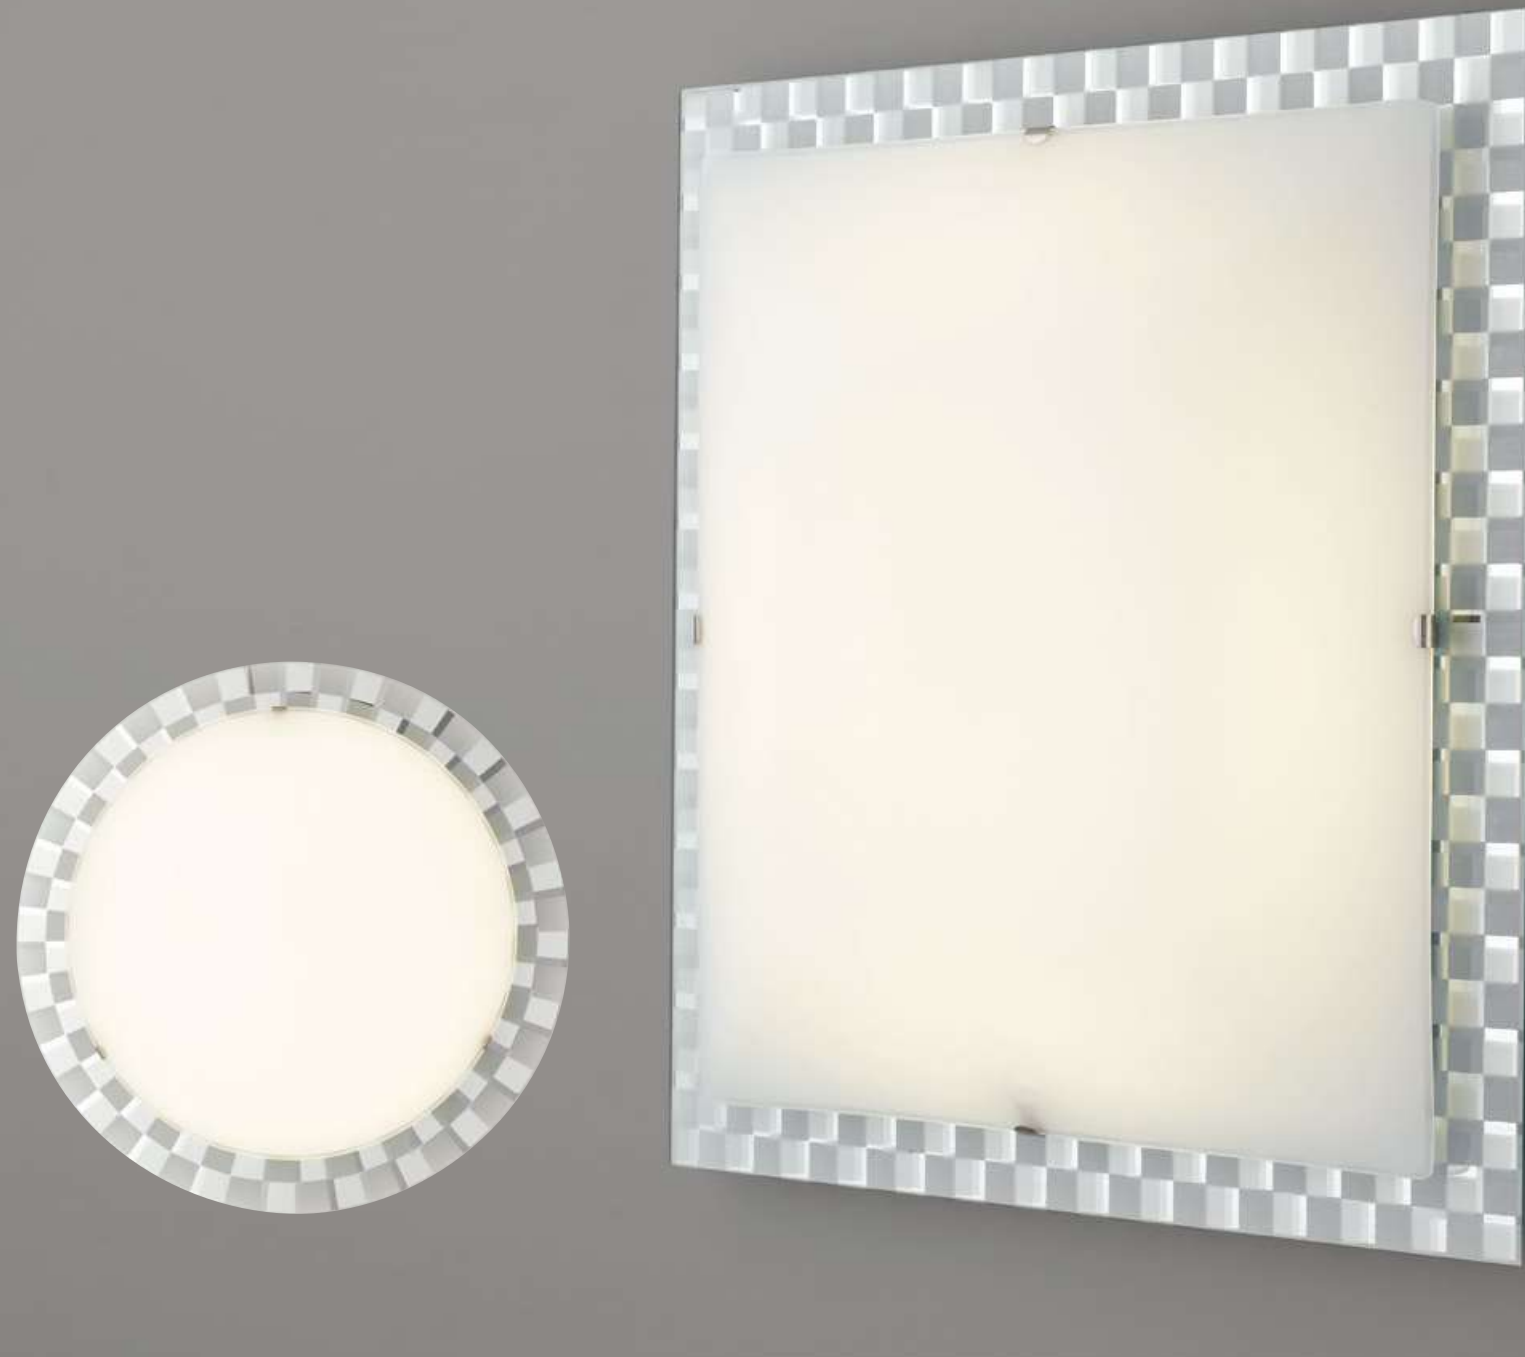

# Glamour

Collezione in vetro bianco con cornice decoro scacchi specchio

White glass collection frame with mirror chess

I-GLAMOUR/PL45R  
8031440365055  
LED 36W  
2800 Lm 4000K ●

I-GLAMOUR/PL35R  
8031440365048  
LED 24W  
1700 Lm 4000K ●