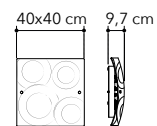

I-MIRO/PL40
8031432711198

3xE27