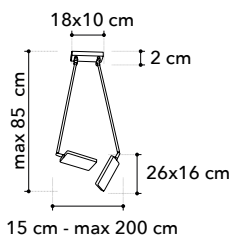

Book

Collezione in alluminio con diffusore orientabile nei colori bianco o nero satinato

Alluminium collection with orientable diffuser in satin white or black colour

LED-BOOK-PL-BCO
8031440359917
variante bianco - white colour
LED 2x17W
2600 Lm 3200K ●

LED-BOOK-AP-BCO
8031440355711
variante bianco - white colour
LED 17W
1300 Lm 3200K ●

LED-BOOK-PT-BCO
8031440355728
variante bianco - white colour
LED 17W
1300 Lm 3200K ●

LED-BOOK-PL-NERO
8031440359894
variante nera - black colour
LED 2x17W
2600 Lm 3200K ●

LED-BOOK-AP-NERO
8031440355681
variante nera - black colour
LED 17W
1300 Lm 3200K ●

LED-BOOK-PT-NERO
8031440355735
variante nera - black colour
LED 17W
1300 Lm 3200K ●