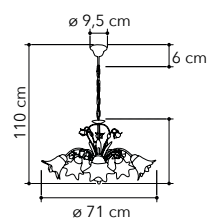

# Rose

Collezione in metallo decorato a mano e diffusori in vetro

Collection in hand decorated metal and glass diffuser

ROSE/5  
8031414083398

5xE14

ROSE/3  
8031414083381

3xE14

ROSE/PL2  
8031414083459