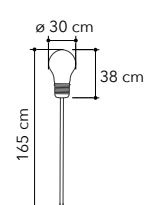

I-LAMPD/PIANT
8031414085484

1xE27 LED