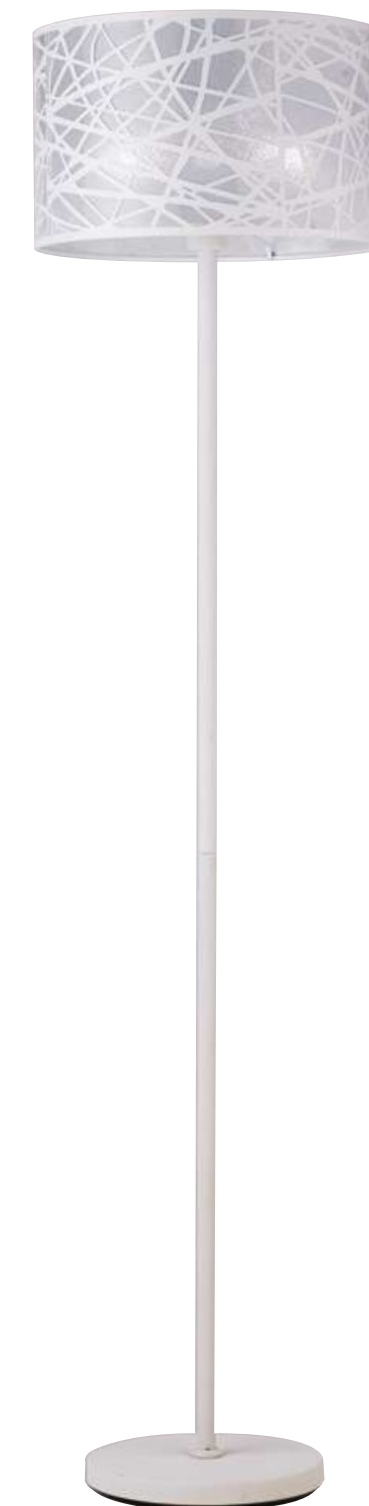

Batik

Collezione in acciaio decoro a taglio laser

Steel collection with laser cutting decoration

I-BATIK/S35
8031437411246
1xE27

I-BATIK/S10
8031437431244
1xE27

I-BATIK/AP
8031437441243
2xE14

I-BATIK/L
8031437451242
1xE14

I-BATIK/PT
8031437421245
1xE27

faneurope