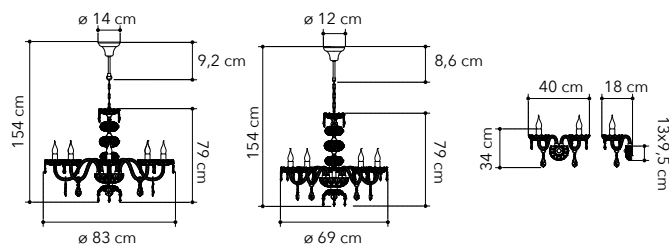

Incanto

Collezione in vetro cristallo fi-
nitura cromo

Crystal and glass collection
chrome finish

○○○

I-INCANTO/8
8031440364027

8xE14

I-INCANTO/5
8031440364010

5xE14

I-INCANTO/AP2
8031440364003

2xE14

I-INCANTO/LG1
8031440363983

1xE27

I-INCANTO/L1
8031440363976

1xE14