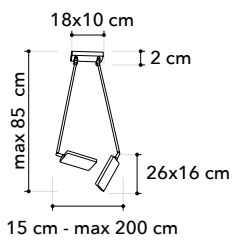

Book

Collezione in alluminio con diffusore orientabile nei colori silver o oro satinato

Alluminium collection with orientable diffuser in satin silver or gold colour

○○○

LED-BOOK-PL-GR
8031440359863
variante silver - silver colour
LED 2x17W
2600 Lm 3200K ●

LED-BOOK-AP-GR
8031440355698
variante silver - silver colour
LED 17W
1300 Lm 3200K ●

LED-BOOK-PT-GR
8031440355704
variante silver - silver colour
LED 17W
1300 Lm 3200K ●

LED-BOOK-PL-ORO
8031440359887
variante silver - silver colour
LED 2x17W
2600 Lm 3200K ●

LED-BOOK-AP-ORO
8031440359931
variante silver - silver colour
LED 17W
1300 Lm 3200K ●

LED-BOOK-PT-ORO
8031440359900
variante silver - silver colour
LED 17W
1300 Lm 3200K ●