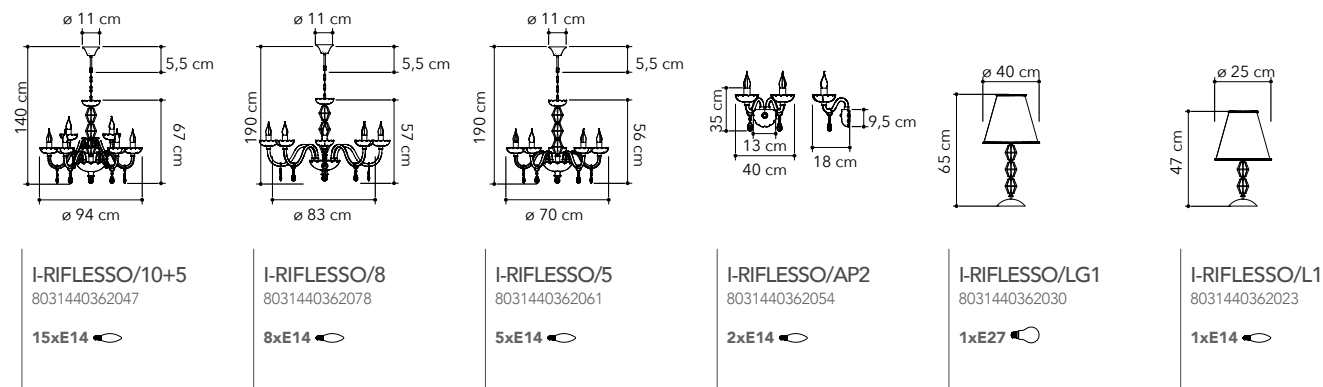

# Poseidon

Collezione in vetro soffiato colore champagne

Collection in blow glass champagne colour

I-POSEIDON/8  
8031440352062

8xE14

I-POSEIDON/5  
8031440352031

5xE14

I-POSEIDON/AP2  
8031440352314