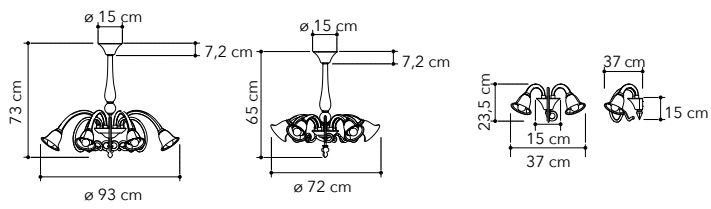

# Poseidon

Collezione in vetro soffiato colore champagne

Collection in blow glass champagne colour

I-POSEIDON/8  
8031440352062

8xE14

I-POSEIDON/5  
8031440352031

5xE14

I-POSEIDON/AP2  
8031440352314