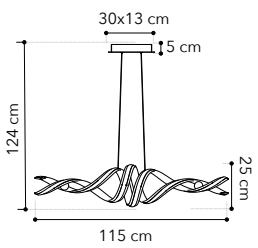

LED-MYSTRAL-PL
8031414868681
LED 36W
2160 Lm 4000K ●

Mystral

Collezione con struttura in alluminio bianco goffrato con diffusore in silicone

Collection with aluminum structure in embossed white finish with silicon diffuser

LED-MYSTRAL-S
8031414868674
LED 40W
2400 Lm 4000K ●