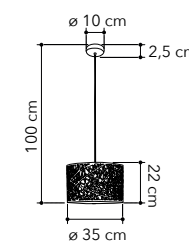

Batik

Collezione in acciaio decoro a taglio laser

Steel collection with laser cutting decoration

I-BATIK/S35
8031437411246
1xE27