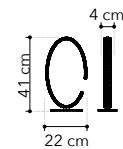

Clarke

Collezione con struttura in alluminio nero gofrato con diffusore in silicone

Collection with aluminum structure in embossed black finish with silicon diffuser