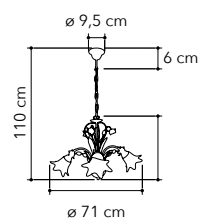

# Rose

Collezione in metallo decorato a mano e diffusori in vetro

Collection in hand decorated metal and glass diffuser

ROSE/5  
8031414083398

5xE14

ROSE/3  
8031414083381

3xE14

ROSE/PL2  
8031414083459