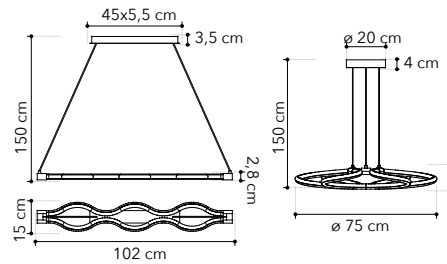

LED-HEAVEN-S72
8031414873494
LED 90W
6920 Lm 4000K ●

Heaven

Collezione con struttura in metallo bianco goffrato con diffusore in acrilico

Collection with metal structure in embossed white finish with acrylic diffuser

○○○

LED-HEAVEN-S102
8031414873500
LED 40W
3050 Lm 4000K ●