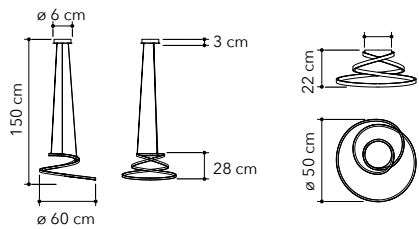

Coaster

Collezione con struttura in alluminio bianco oro o nero gofrato con diffusore in silicone

Collection with aluminum structure in embossed white, gold or black finish with silicon diffuser

○○○