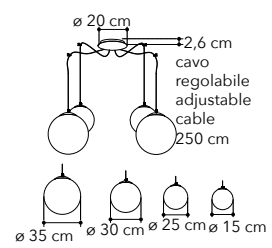

City

Collezione in vetro soffiato bianco satinato. Struttura sospensioni in metallo cromato, base luci a scomparsa.

Blown glass collection in satin white. Suspension structure in metal chrome and hidden table lamp base.

○○○

I-LAMPD/S4 BCO
8031440353724

4xE27 LED