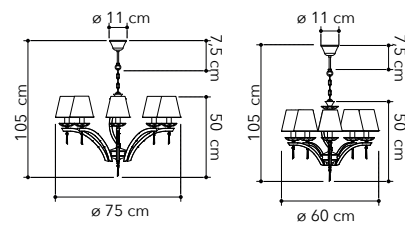

I-ORCHESTRA/5
8031423781100
5xE14

Orchestra

Collezione in metallo cromo con cristalli K9 e paralumi in tessuto silver.

Collection in chrome metal with K9 crystals and fabric shades

I-ORCHESTRA/8
8031423791109
8xE14