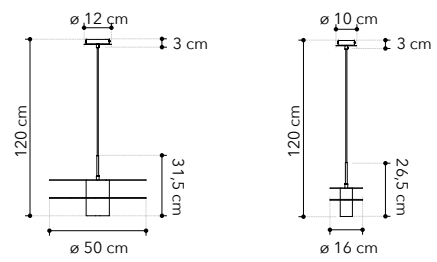

Record

Collezione con doppio disco acciaio nero con vetro fumè o acciaio cromato con vetro trasparente. Diffusore in acrilico satinato.

Double steel disc collection, black steel with smoked glass or chrome steel with transparent glass. Satin acrylic diffuser.

I-RECORD-S50 CR
8031414870363
variante cromo - chrome finish

I-RECORD-S50 NER
8031414870356
variante nero - black colour

1xE27 LED

I-RECORD-S16 CR
8031414869954
variante cromo - chrome finish

I-RECORD-S16 NER
8031414869947
variante nero - black colour

1xE14 LED