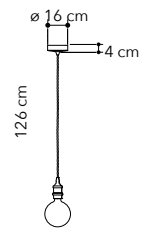

Vintage

Sospensione cavo in tessuto
portalampade in alluminio

Fabric pendent lamp with alu-
minium lamp holder

○○○

I-VINTAGE-PD
8031440312868
variante bronzo - bronze colour

I-VINTAGE-PD CR
8031414864928
variante cromo - chrome colour

I-VINTAGE-PD NER
8031414864935
variante nera - black finish

1xE27