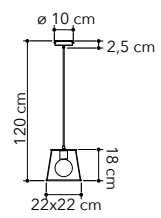

# Harlem

LUCE ambiente Design®

Sospensione in metallo nero opaco con portalampane in rame

Satin black metal susoension with copper lampholder

○○○

I-HARLEM-L-S1  
8031440312875

1xE27

I-HARLEM-M-S1  
8031440354387