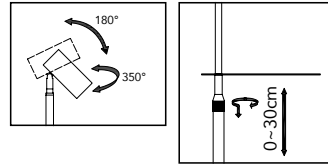

Relax

LUCE
ambiente
Design®

Piantana in metallo con punto luce orientabile. Ripiano relax regolabile in altezza. Base in marmo.

Metal floor lamp with adjustable light spot. Relax table adjustable height. Marble base.

○○○

I-RELAX-PT NERO
8031414877317
variante nera - black colour
I-RELAX-PT BCO
8031414877300
variante bianca - white colour
1xGU10