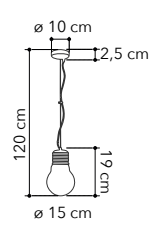

# Lampadina

Collezione in vetro e decoro  
interno con fili in alluminio

Collection in glass with inner  
aluminium wires decoration

I-LAMPD/SOSP.  
8031414085477

1xE27 LED

I-LAMPD/SOSP.15  
8031414089901

1xE27 LED