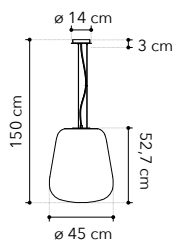

Smoke

Collezione in vetro decoro sfumato specchio struttura in metallo cromo

Collection in mirror shaded glass with structure in chrome metal

I-SMOKE-S45
8031414874637
1xE27 LED