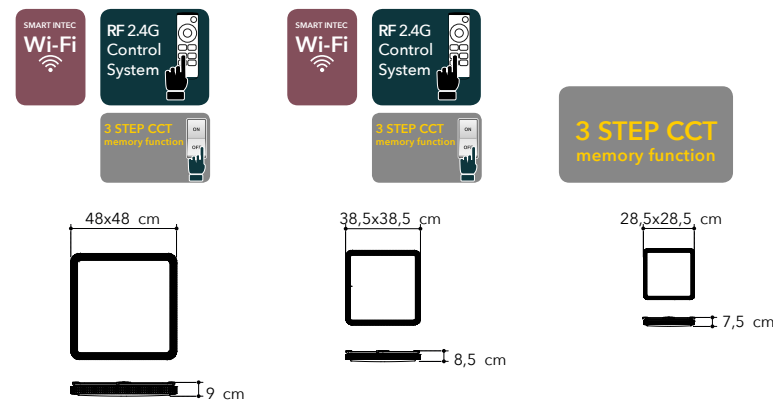

I-PIXEL-Q50-INT
8031414875238
LED 40W
3800 Lm
Dimming
2700 6500K

I-PIXEL-Q40
8031414875221
LED 24W
2400 Lm
Dimming
2700 6500K

I-PIXEL-Q30
8031414875214
LED 18W
1500 Lm
Dimming