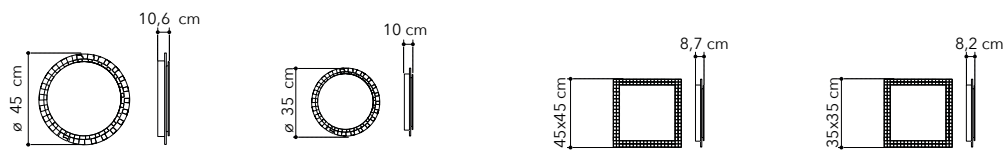

# Glamour

Collezione in vetro bianco con cornice decoro scacchi specchio

White glass collection frame with mirror chess

I-GLAMOUR/PL45R  
8031440365055  
LED 36W  
2800 Lm 4000K ●

I-GLAMOUR/PL35R  
8031440365048  
LED 24W  
1700 Lm 4000K ●