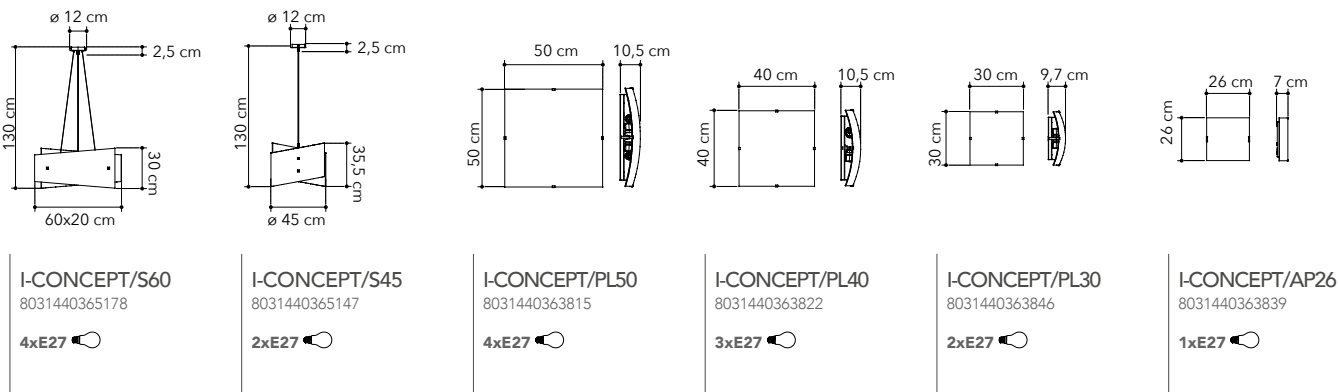

Concept

Collezione in vetro curvato
decore granigliato

Bent glass collection with
glass sand decoration