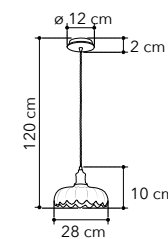

San Diego

Sospensione con vetro bianco con cavo intrecciato in tessuto marrone

White glass pendent lamp brown with twisted fabric cable

I-SANDIEGO-S20
8031440365222

1xE27