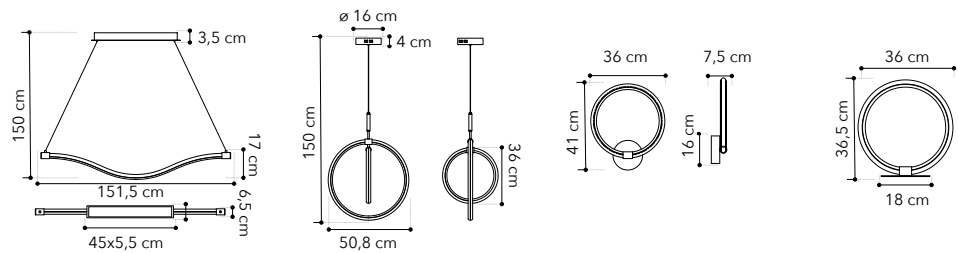

Halo

Collezione con struttura in metallo bianco goffrato con diffusore in acrilico

Collection with metal structure in embossed white finish with acrylic diffuser

○○○

LED-HALO-S152
8031414873548
LED 30W
2330 Lm 4000K ●

LED-HALO-S51
88031414873531
LED 50W
4270 Lm 4000K ●

LED-HALO-AP
8031414873432
LED 20W
1730 Lm 4000K ●

LED-HALO-L
8031414873449
LED 20W
1720 Lm 4000K ●