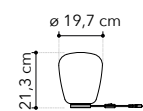

I-SMOKE-L20
8031414874651
1xE27 LED