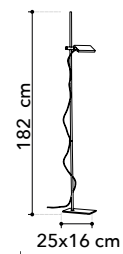

Book

Collezione in alluminio con diffusore orientabile nei colori bianco o nero satinato

Alluminium collection with orientable diffuser in satin white or black colour

LED-BOOK-PL-BCO
8031440359917
variante bianco - white colour
LED 2x17W
2600 Lm 3200K ●

LED-BOOK-AP-BCO
8031440355711
variante bianco - white colour
LED 17W
1300 Lm 3200K ●

LED-BOOK-PT-BCO
8031440355728
variante bianco - white colour
LED 17W
1300 Lm 3200K ●

LED-BOOK-PL-NERO
8031440359894
variante nera - black colour
LED 2x17W
2600 Lm 3200K ●

LED-BOOK-AP-NERO
8031440355681
variante nera - black colour
LED 17W
1300 Lm 3200K ●

LED-BOOK-PT-NERO
8031440355735
variante nera - black colour
LED 17W
1300 Lm 3200K ●