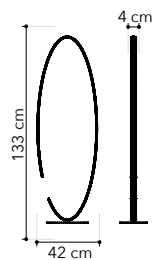

Clarke

Collezione con struttura in alluminio nero gofrato con diffusore in silicone

Collection with aluminum structure in embossed black finish with silicon diffuser