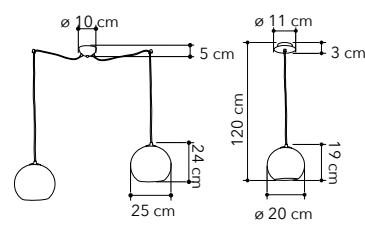

1xE27

I-VANITY/S2 SIL  
8031440356923

2xE27  
cavo regolabile  
adjustable cable  
2x120 cm

I-VANITY/S20 SIL  
8031440357029

1xE27

I-VANITY/AP SIL  
8031440356947

2xE14

I-VANITY/L SIL  
8031440356961