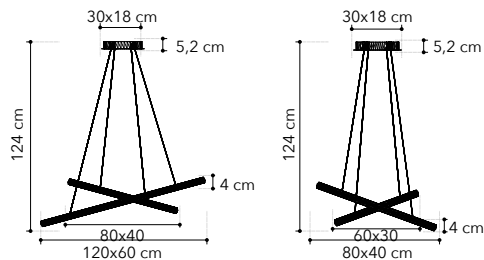

Clarke

Collezione con struttura in alluminio nero gofrato con diffusore in silicone

Collection with aluminum structure in embossed black finish with silicon diffuser

LED-CLARKE-S120C
8031414877744
LED 110W
6600 Lm 3000K ●

LED-CLARKE-S80C
8031414877751
LED 75W
4500 Lm 3000K ●

LED-CLARKE-LC
8031414877720
LED 20W
1200 Lm 3000K ●

LED-CLARKE-PTC
8031414877737
LED 110W
6600 Lm 3000K ●

LED-CLARKE-S120
8031414871520
LED 110W
6600 Lm 4000K ●

LED-CLARKE-S80
8031414871513
LED 75W
4500 Lm 4000K ●

LED-CLARKE-L
8031414871544
LED 20W
1200 Lm 4000K ●

LED-CLARKE-PT
8031414871537
LED 32W
1920 Lm 4000K ●