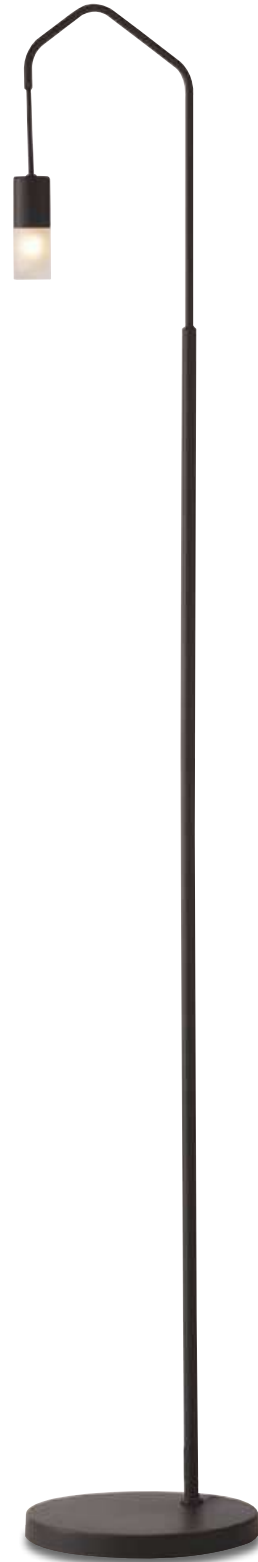

Spider

Collezione in metallo antracite con diffusori in acrilico satinato

Collection with anthracite metal structure and satin acrylic diffusers