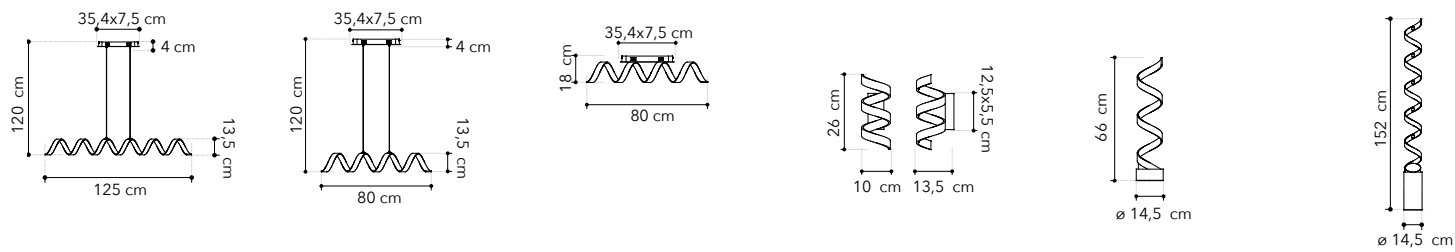

Helix

Collezione in alluminio con finitura bianco goffrato interno
silver

Aluminium collection embossed white finish, inside silver

LED-HELIX-S6C BCO 8031414877638 LED 30W 2400 Lm 3000K ●	LED-HELIX-S4C BCO 8031414877614 LED 20W 1600 Lm 3000K ●	LED-HELIX-PL4C BCO 8031414877577 LED 20W 1600 Lm 3000K ●	LED-HELIX-AP3C BCO 8031414877539 LED 9W 720 Lm 3000K ●	LED-HELIX-L4C BCO 8031414877553 LED 12W 960 Lm 3000K ●	LED-HELIX-PT10C BCO 8031414877591 LED 30W 2400 Lm 3000K ●
LED-HELIX-S6 BCO 8031414868704 LED 30W 2400 Lm 4000K ●	LED-HELIX-S4 BCO 8031414868698 LED 20W 1600 Lm 4000K ●	LED-HELIX-PL4 BCO 8031414868711 LED 20W 1600 Lm 4000K ●	LED-HELIX-AP3 BCO 8031414868735 LED 9W 720 Lm 4000K ●	LED-HELIX-L4 BCO 8031414868742 LED 12W 960 Lm 4000K ●	LED-HELIX-PT10 BCO 8031414868728 LED 30W 2400 Lm 4000K ●