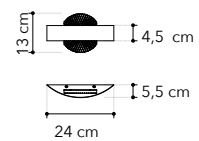

LED-ETERNITY-AP
8031440365437
LED 10W
800 Lm 4000K ●