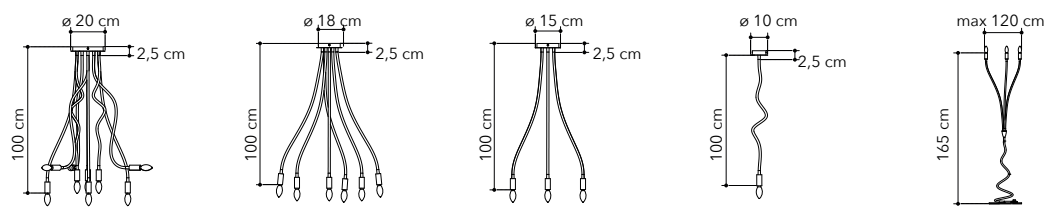

# Lover

Collezione in metallo flessibile rivestito in silicone nero

Collection in flexible metal covered by black silicone

I-LOVER-9-NERO  
8031440355810

9x E14

I-LOVER-6-NERO  
8031440357289

6x E14

I-LOVER-3-NERO  
8031440357333