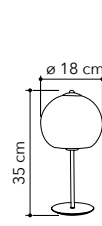

1xE27

I-VANITY/S2 SIL  
8031440356923

2xE27  
cavo regolabile  
adjustable cable  
2x120 cm

I-VANITY/S20 SIL  
8031440357029

1xE27

I-VANITY/AP SIL  
8031440356947

2xE14

I-VANITY/L SIL  
8031440356961