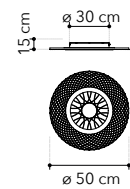

LED-ETERNITY-PL50
8031440365451
LED 34W
2720 Lm 4000K ●