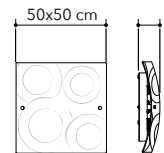

I-MIRO/PL50
8031432701199

4xE27