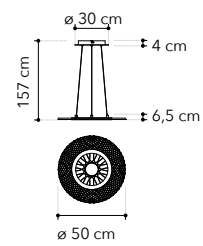

Eternity

Collezione in metallo bianco
matto, diffusore lastra in acrilico
trasparente e satinato

Collection in metal white
matt color, satin and transpa-
rent acrylic diffuser

○○○

LED-ETERNITY-S50
8031440365420
LED 34W
2720 Lm 4000K ●