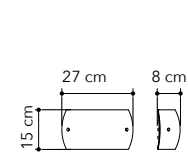

1xE27

I-VANITY/S2 SIL  
8031440356923

2xE27  
cavo regolabile  
adjustable cable  
2x120 cm

I-VANITY/S20 SIL  
8031440357029

1xE27

I-VANITY/AP SIL  
8031440356947

2xE14

I-VANITY/L SIL  
8031440356961