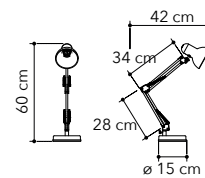

Architetto

Lampada da lettura con braccio e diffusore orientabile in metallo basi incluse da appoggio, fissaggio su tavolo.

Metal reading lamp with orientable arm and diffuser in metal bases included by desk base, clamp mount.