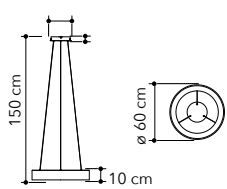

Noah

Collezione con struttura in alluminio bianco oro o nero gofrato con diffusore in silicone

Collection with aluminum structure in embossed white, gold or black finish with silicon diffuser

○○○

LED-NOAH-S60-NER
8031414886043
variante nera - black colour

LED-NOAH-S60-BCO
8031414886036
variante bianca - white colour

LED-NOAH-S60-ORO
8031414886050
variante oro - gold finish

LED 60W
6900 Lm ●●●

LED-NOAH-PL60-NER
8031414886012
variante nera - black colour

LED-NOAH-PL60-BCO
8031414885190
variante bianca - white colour

LED-NOAH-PL60-ORO
8031414886029
variante oro - gold finish

LED 60W
6900 Lm ●●●

LED-NOAH-PL45-NER
8031414885985
variante nera - black colour

LED-NOAH-PL45-BCO
8031414885978
variante bianca - white colour

LED-NOAH-PL45-ORO
8031414885992
variante oro - gold finish

LED 40W
4600 Lm ●●●

Selective color temperature

3000K 4000K 6000K

Interruttore interno per la personalizzazione dei Kelvin.
Internal switch for customization of Kelvin.