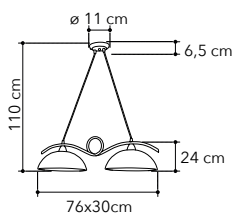

Halley

Sospensione a biliardo in metallo con diffusori in vetro satinato

Billiard ceiling pendant lamp with metal structure and satin glass diffuser

I-HALLEY/2 BR
8031438131259
variante bronzo - bronze finish

I-HALLEY/2 CR
8031438121250
variante cromo - chrome colour

2xE27

faneurope