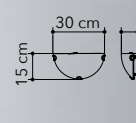

03/03712
8031414017973

1xE27