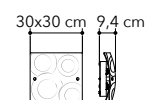

I-MIRO/PL30
8031432681194

2xE27