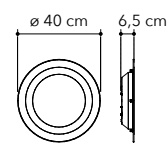

Oak

Collezione in vetro con decoro bianco finitura cornice cromo

Collection in glass with white decoration and chrome frame

○○○

I-OAK/PL40R
8031430301179

2xE27

I-OAK/PL40Q
8031430311178

2xE27

I-OAK/AP
8031437901259

1xE27