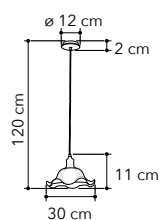

Kansas

Sospensione con vetro trasparente con cavo intrecciato in tessuto marrone

Clear glass pendent lamp brown with twisted fabric cable

I-KANSAS-S30
8031440365239

1xE27