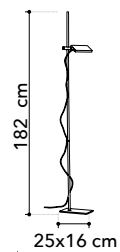

Book

Collezione in alluminio con diffusore orientabile nei colori silver o oro satinato

Alluminium collection with orientable diffuser in satin silver or gold colour

○○○

LED-BOOK-PL-GR
8031440359863
variante silver - silver colour
LED 2x17W
2600 Lm 3200K ●

LED-BOOK-AP-GR
8031440355698
variante silver - silver colour
LED 17W
1300 Lm 3200K ●

LED-BOOK-PT-GR
8031440355704
variante silver - silver colour
LED 17W
1300 Lm 3200K ●

LED-BOOK-PL-ORO
8031440359887
variante silver - silver colour
LED 2x17W
2600 Lm 3200K ●

LED-BOOK-AP-ORO
8031440359931
variante silver - silver colour
LED 17W
1300 Lm 3200K ●

LED-BOOK-PT-ORO
8031440359900
variante silver - silver colour
LED 17W
1300 Lm 3200K ●