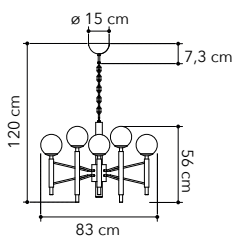

Hammond

Collezione in metallo cromo e
nero diffusore in vetro opale

Collection in metal chrome and
black color with opal
glass diffusers

○○○

I-HAMMOND-S8
8031414863273

8xE14 LED