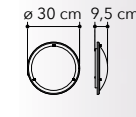

07/02112
8031414033584
variante ciliegio - cherry wood

07/00600
8031422141097
variante nera - black colour

07/00300
8031414032501
variante bianca - white colour

1xE27