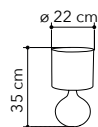

Pulsar

Collezione in ceramica e paralume in pvc

Ceramic table lamp with pvc shade

I-PULSAR/L 35 SILVER
8031422051099
variante silver - silver colour
I-PULSAR/L 35 ORO
8031422021092
variante oro - gold colour
1xE14

LUCE ambiente Design