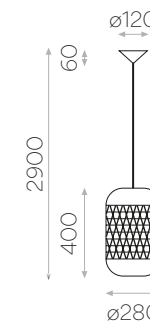

COIMBRA

Fibra Natural/Negro
Natural Fiber/Black
Jacinto Acuático Seco/
Metal/Cable Textil
Dried Water Hyacinth/
Metal/Fabric Cable

SKU
C392925NA

1xE27

Hecho a mano Handmade

VIVIAN

Rattan Natural/Negro
Natural Rattan/Black
Metal/Cable Textil
Metal/Fabric Cable